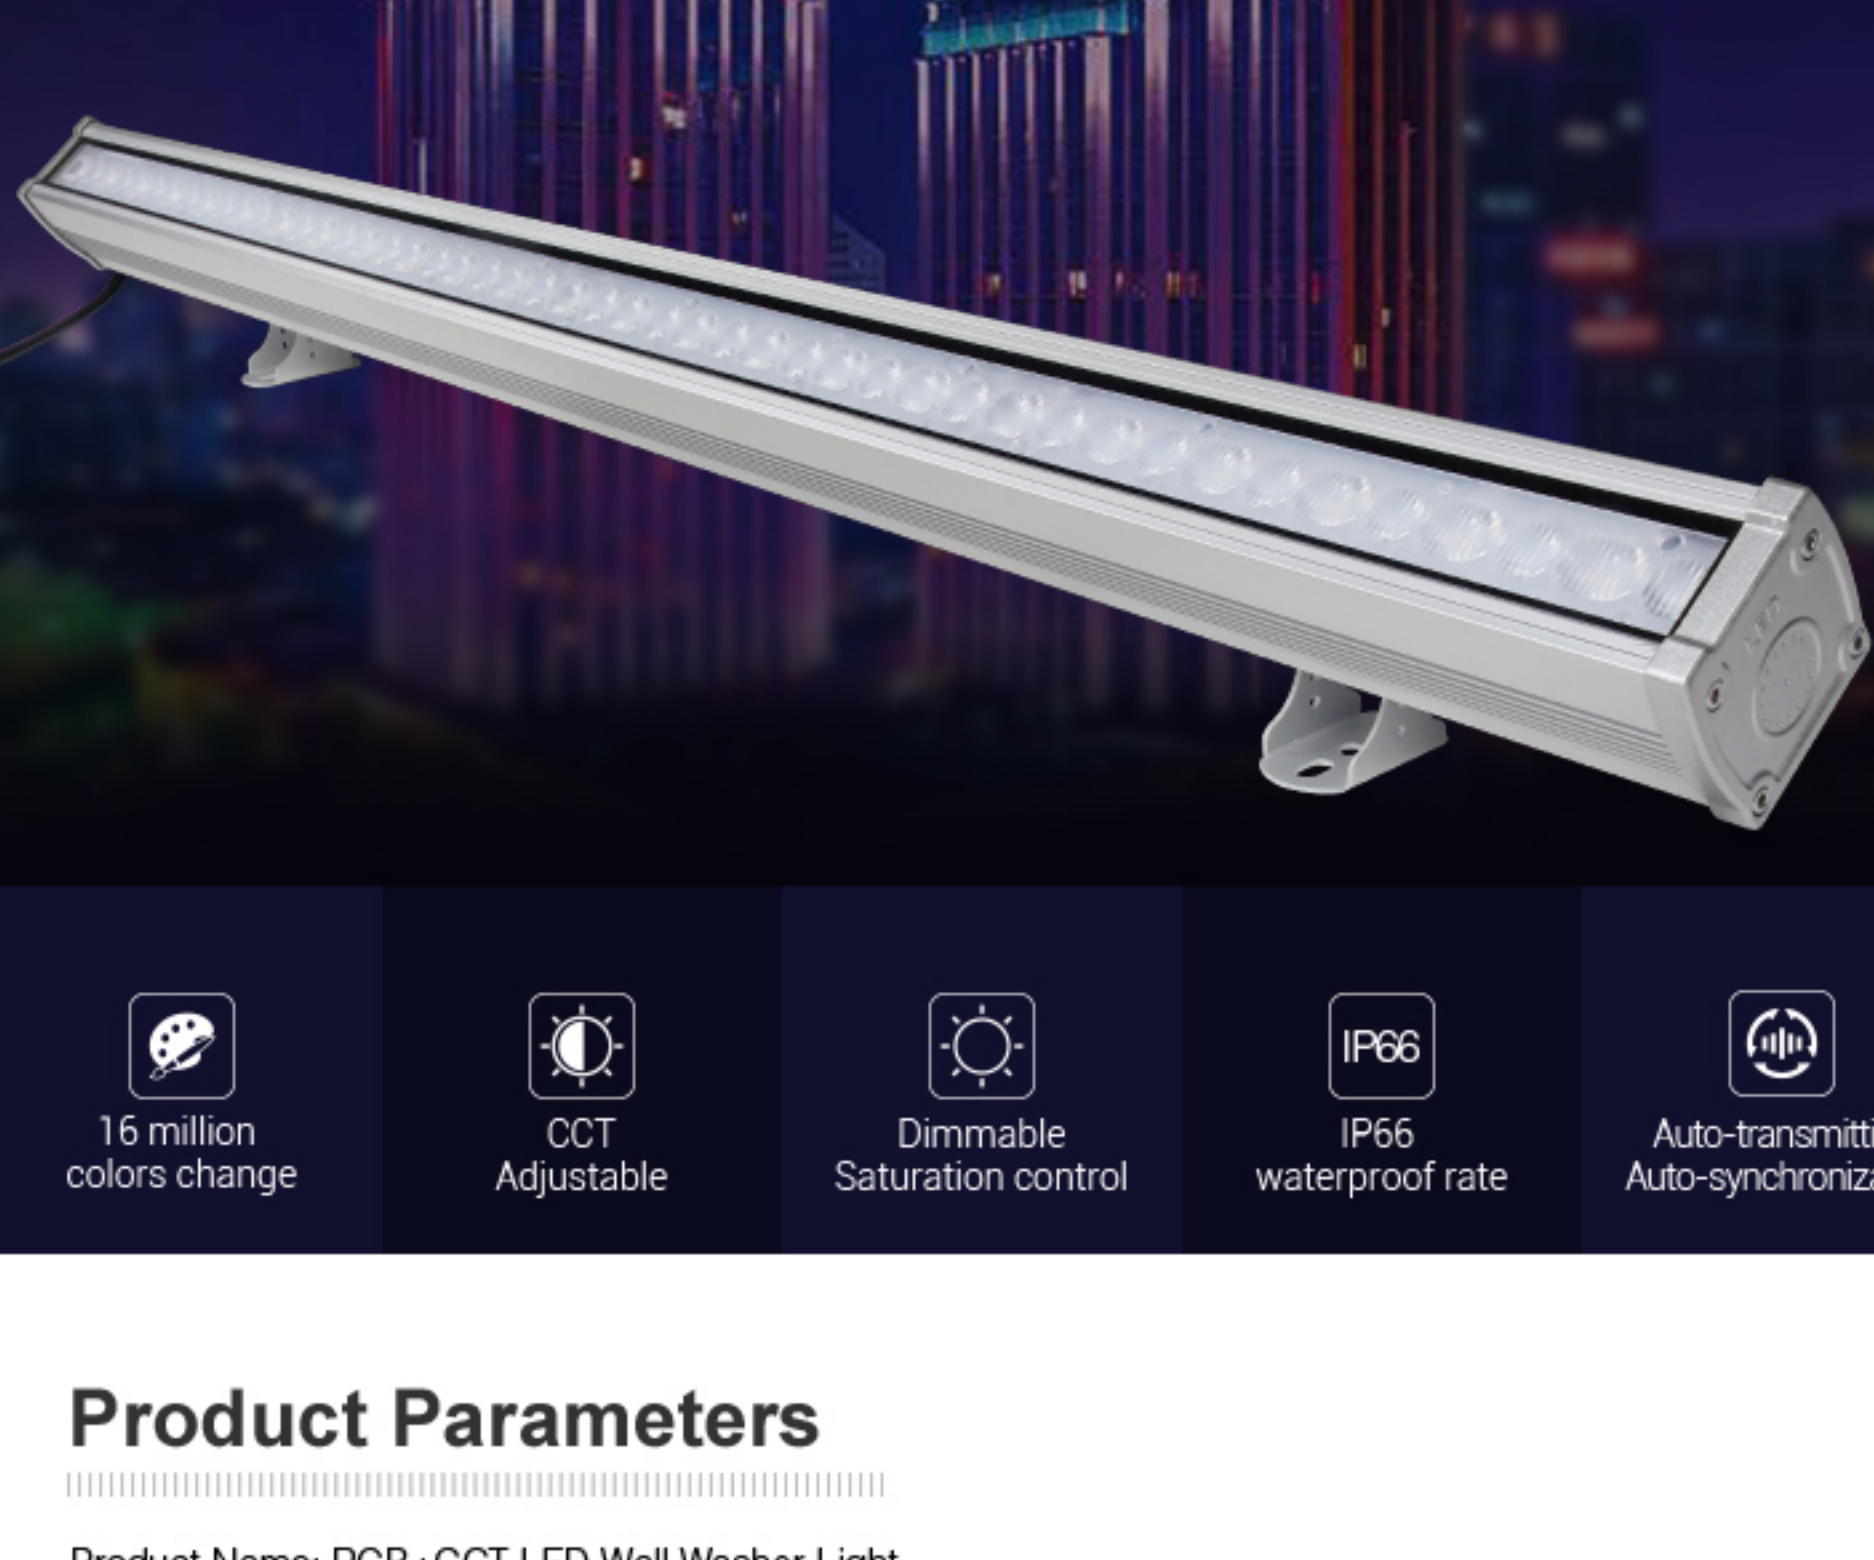

# RGB+CCT LED Wall Washer Light

2.4G Remote control, Smart phone APP control, 16 million colors, CCT, brightness and saturation controllable. Auto-transmitting function make control distance limitless.

- 16 million colors change
- CCT Adjustable
- Dimmable Saturation control
- IP66 waterproof rate
- Auto-transmitting Auto-synchronization

## Product Parameters

Product Name: RGB+CCT LED Wall Washer Light  
Model No.: RL1-24  
Input Voltage: AC100~240V 50/60Hz  
Power: 24W  
Working Temperature: -20~60°C  
Color temperature: 2700~6500K  
Luminous Flux: 1800LM  
Light Efficiency: 75LM/W  
CRI: >80  
PF: >0.9  
Lifespan: 50000 h  
Beam Angle: 15°60°  
Illumination distance: >15m  
IP Rate: IP66  
Housing Material: Die-cast aluminum, stalinite