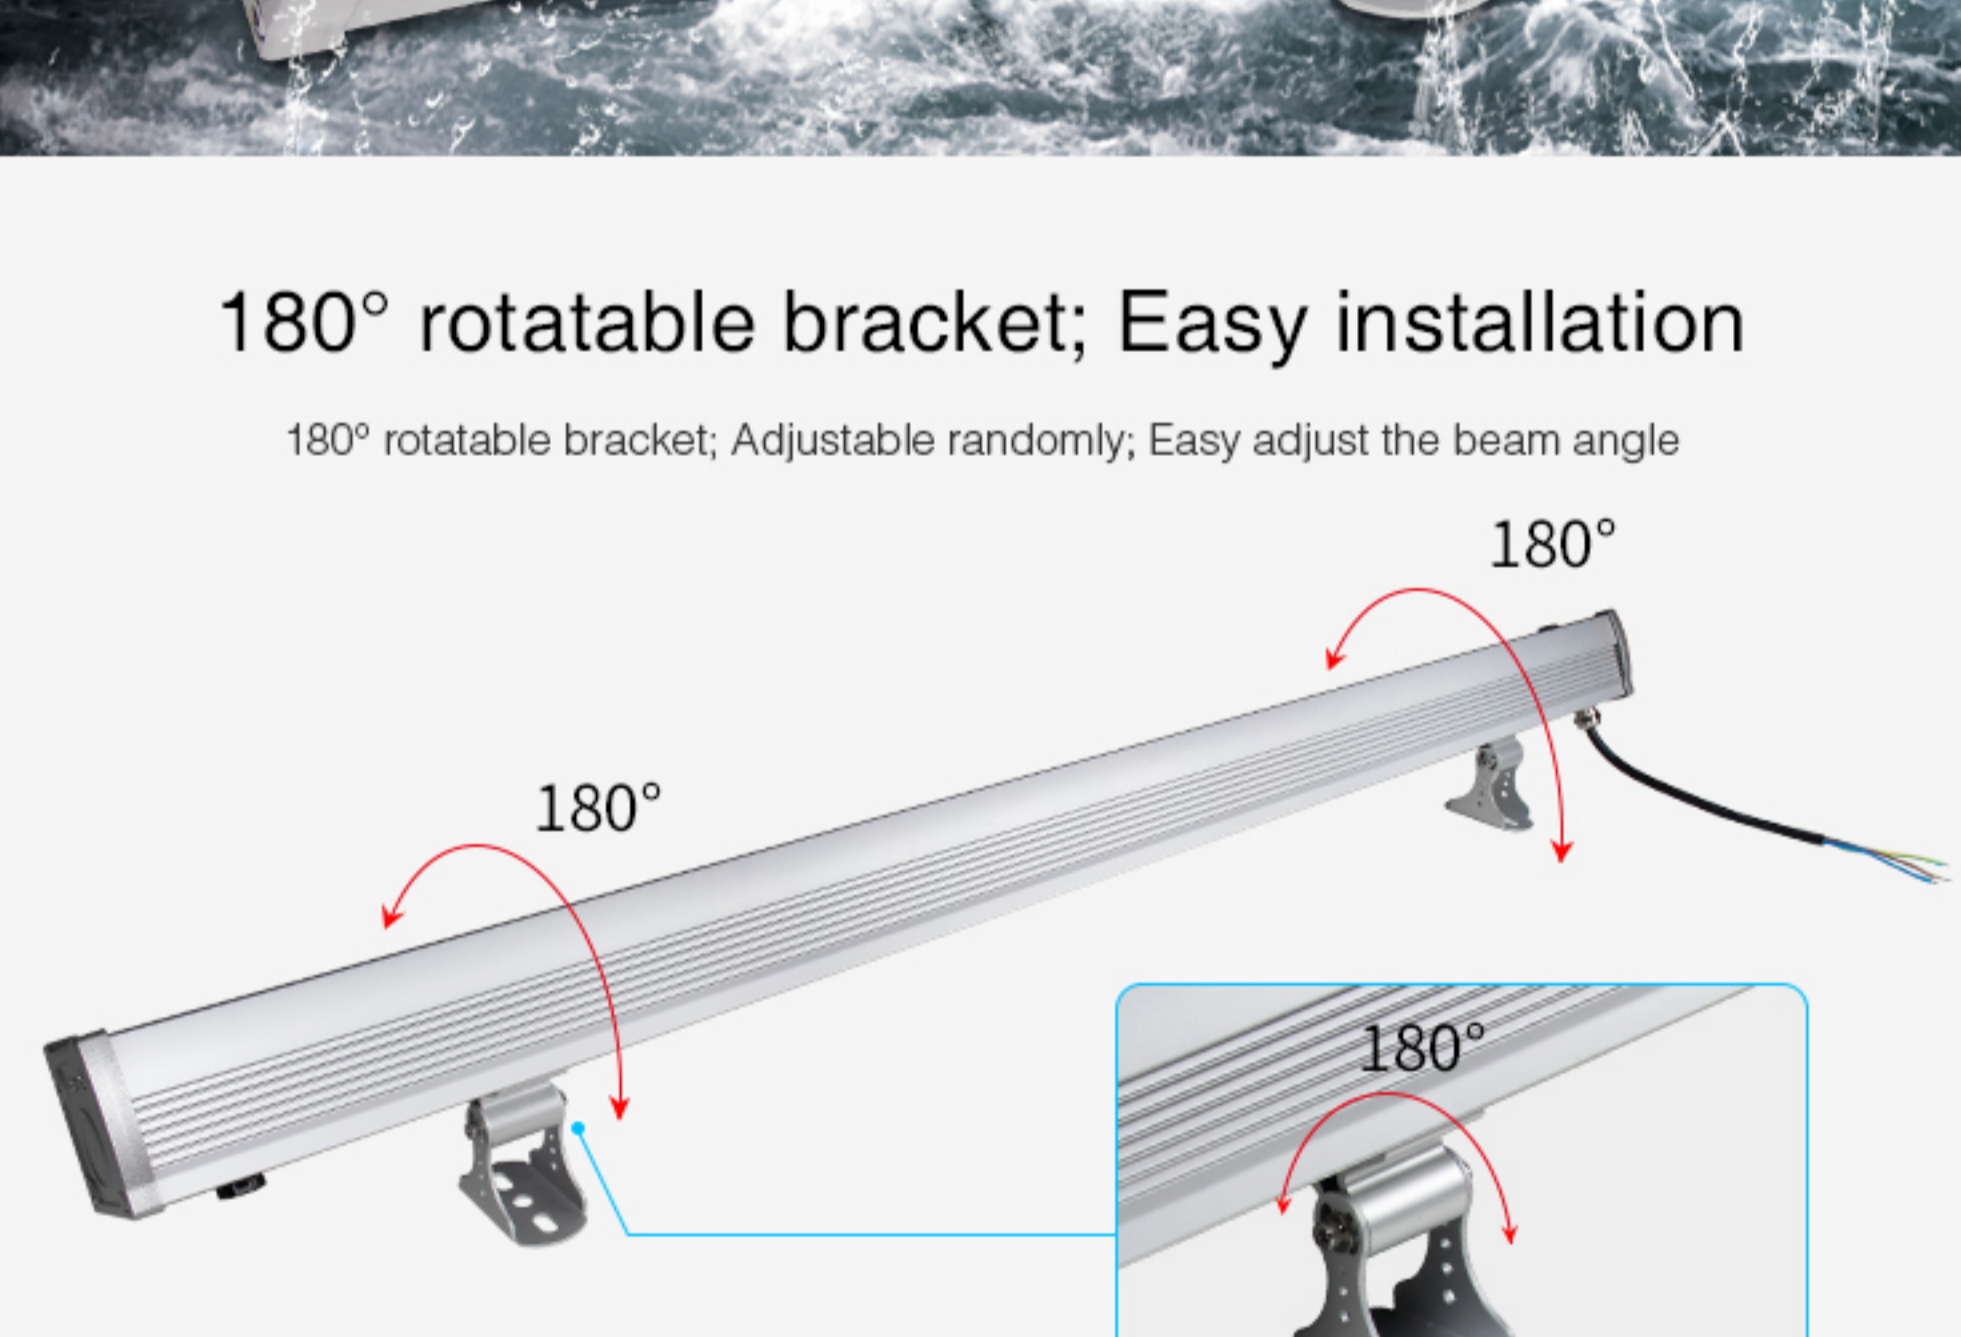

IP66 waterproof rate

Excellent waterproofness make the usage more safe