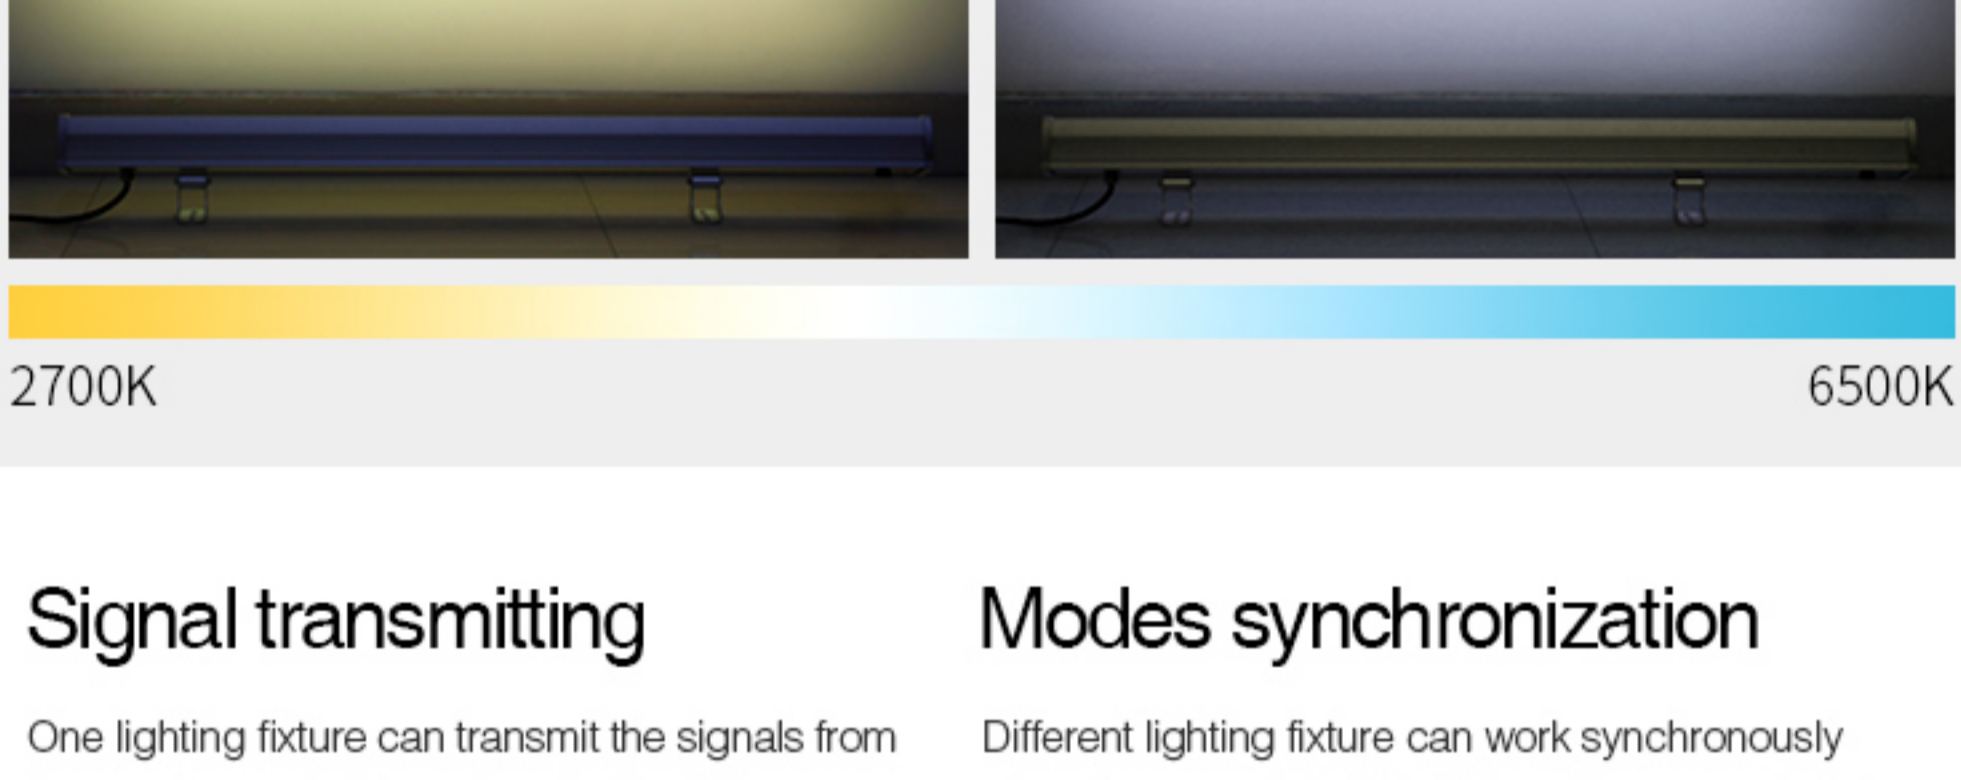

Color temperature and brightness adjustable randomly

Color temperature and brightness adjustable making many kinds of lighting atmosphere