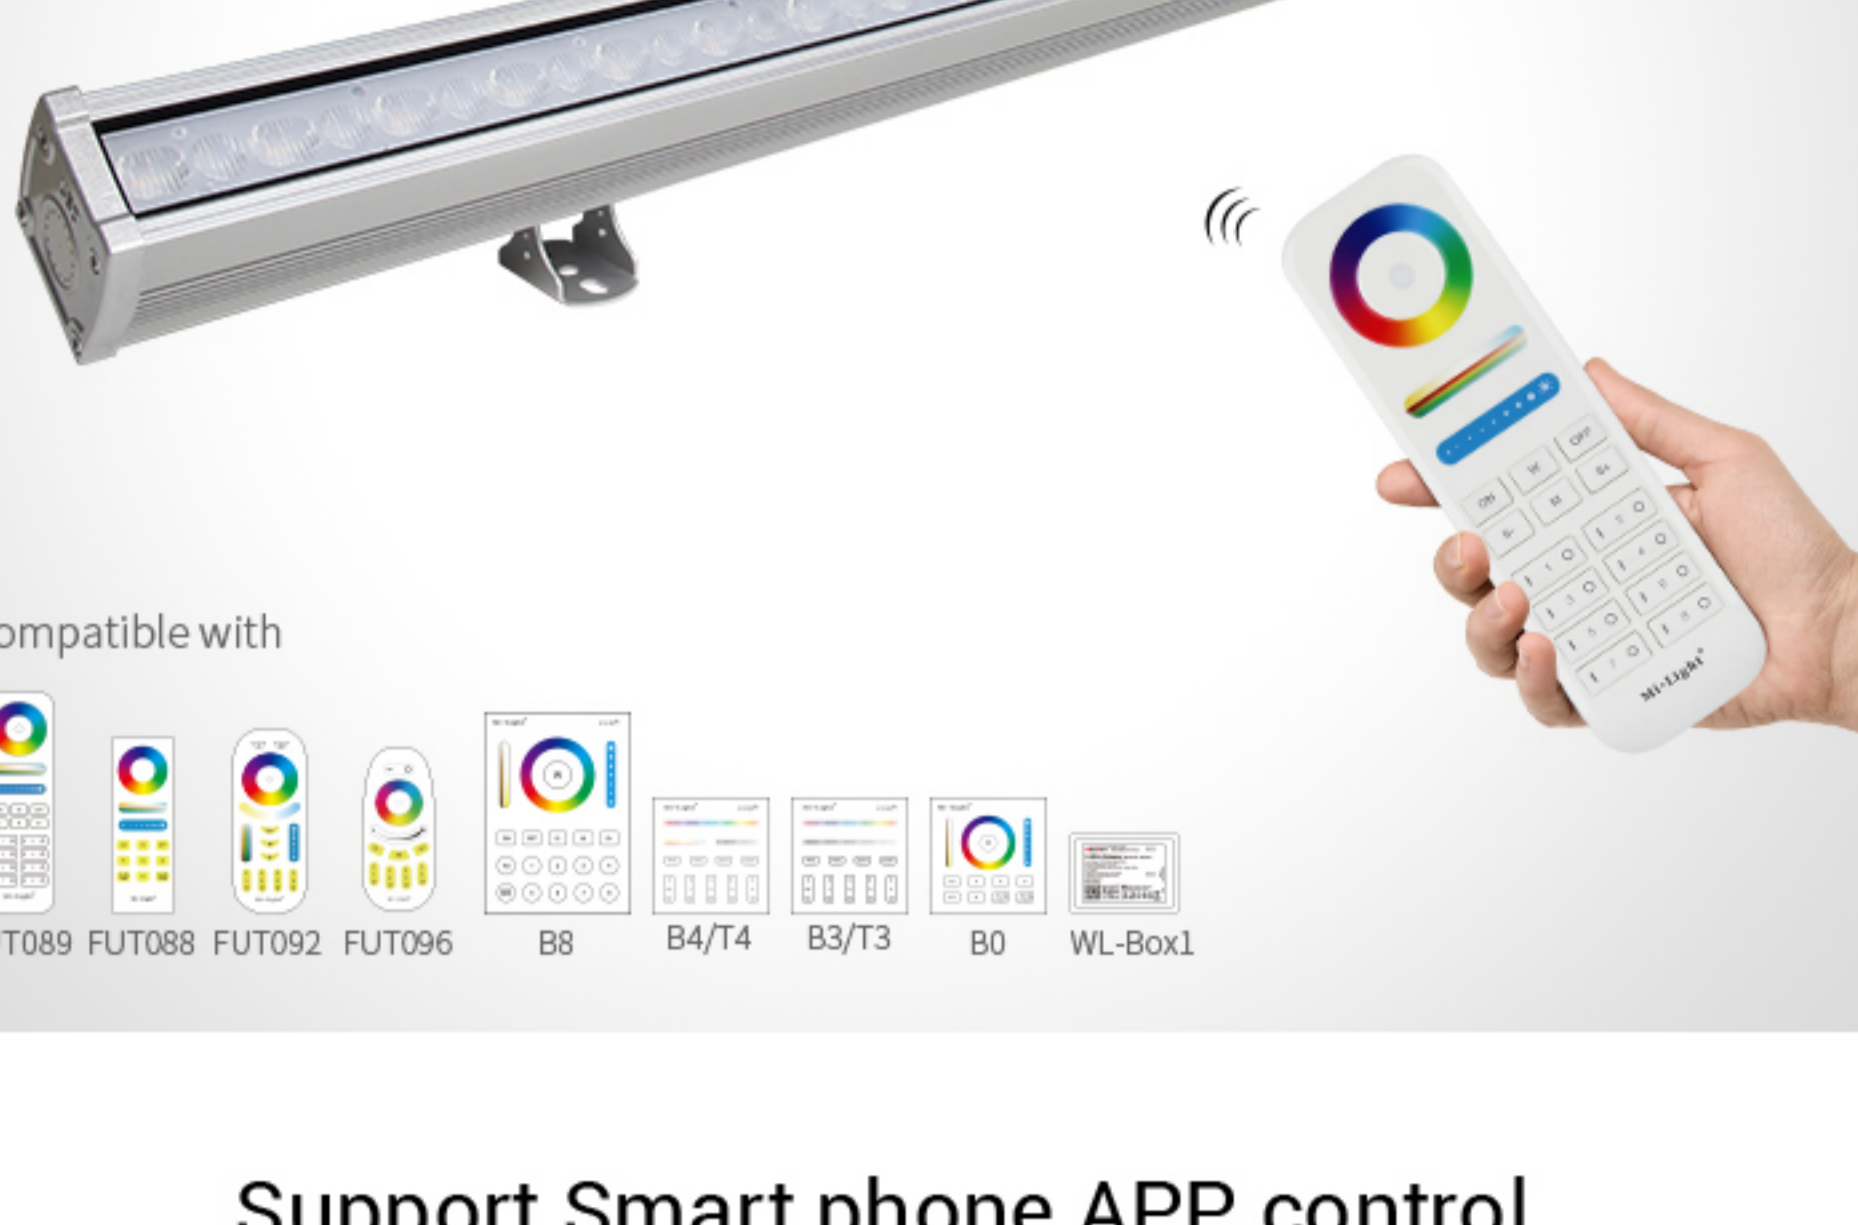

# RGB+CCT LED Wall Washer Light

2.4G Remote control, Smart phone APP control, 16 million colors, CCT, brightness and saturation controllable. Auto-transmitting function make control distance limitless.

- 16 million colors change
- CCT Adjustable
- Dimmable Saturation control
- IP66 waterproof rate
- Auto-transmitting Auto-synchronization

## Product Parameters

Product Name: RGB+CCT LED Wall Washer Light  
Model No.: RL1-24  
Input Voltage: AC100~240V 50/60Hz  
Power: 24W  
Working Temperature: -20~60°C  
Color temperature: 2700~6500K  
Luminous Flux: 1800LM  
Light Efficiency: 75LM/W  
CRI: >80  
PF: >0.9  
Lifespan: 50000 h  
Beam Angle: 15°60°  
Illumination distance: >15m  
IP Rate: IP66  
Housing Material: Die-cast aluminum, stalinite

## 2.4GHz RF Remote Control

The lamp is controlled by 2.4GHz wireless remote; Control distance is within 30m

Compatible with