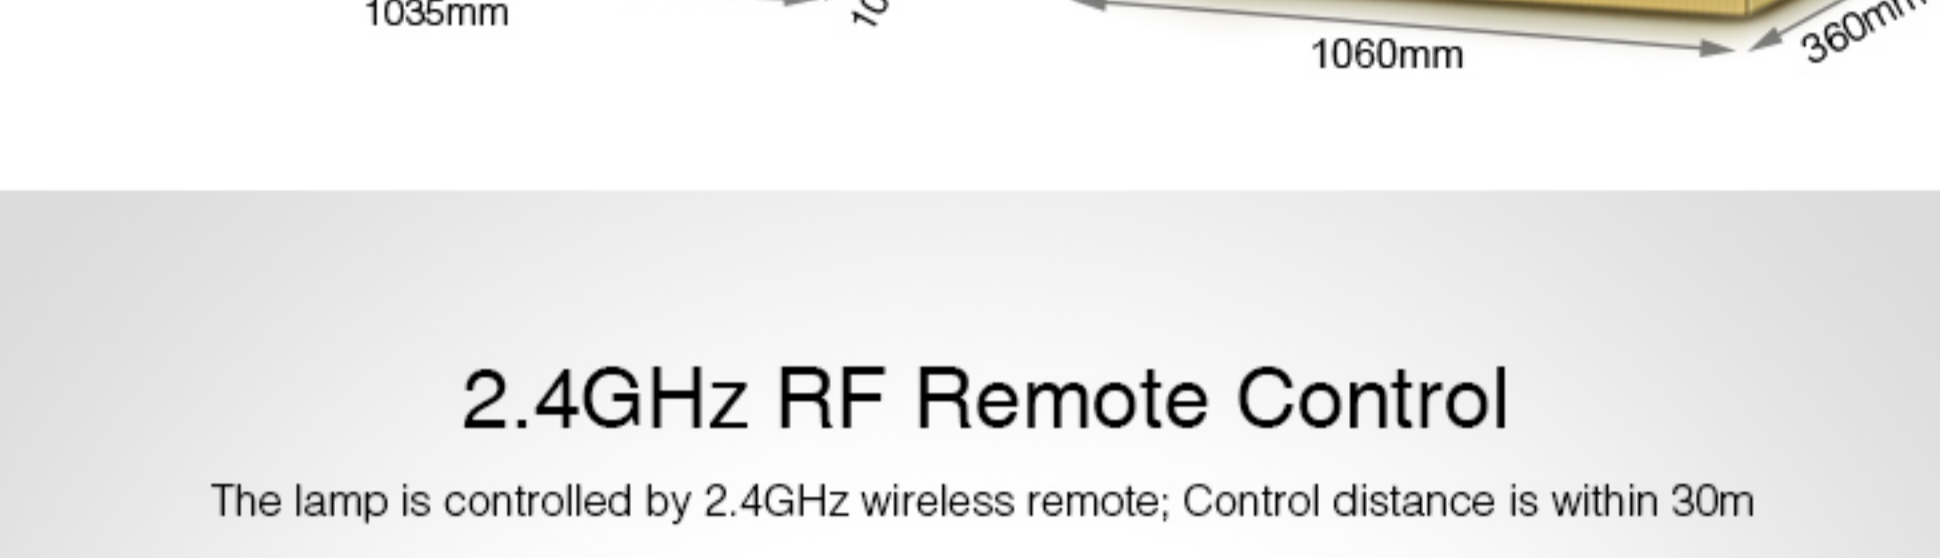

# RGB+CCT LED Wall Washer Light

2.4G Remote control, Smart phone APP control, 16 million colors, CCT, brightness and saturation controllable. Auto-transmitting function make control distance limitless.

## Product Parameters

Product Name: RGB+CCT LED Wall Washer Light  
Model No.: RL1-24  
Input Voltage: AC100~240V 50/60Hz  
Power: 24W  
Working Temperature: -20~60°C  
Color temperature: 2700~6500K  
Luminous Flux: 1800LM  
Light Efficiency: 75LM/W  
CRI: >80  
PF: >0.9  
Lifespan: 50000 h  
Beam Angle: 15°60°  
Illumination distance: >15m  
IP Rate: IP66  
Housing Material: Die-cast aluminum, stalinite