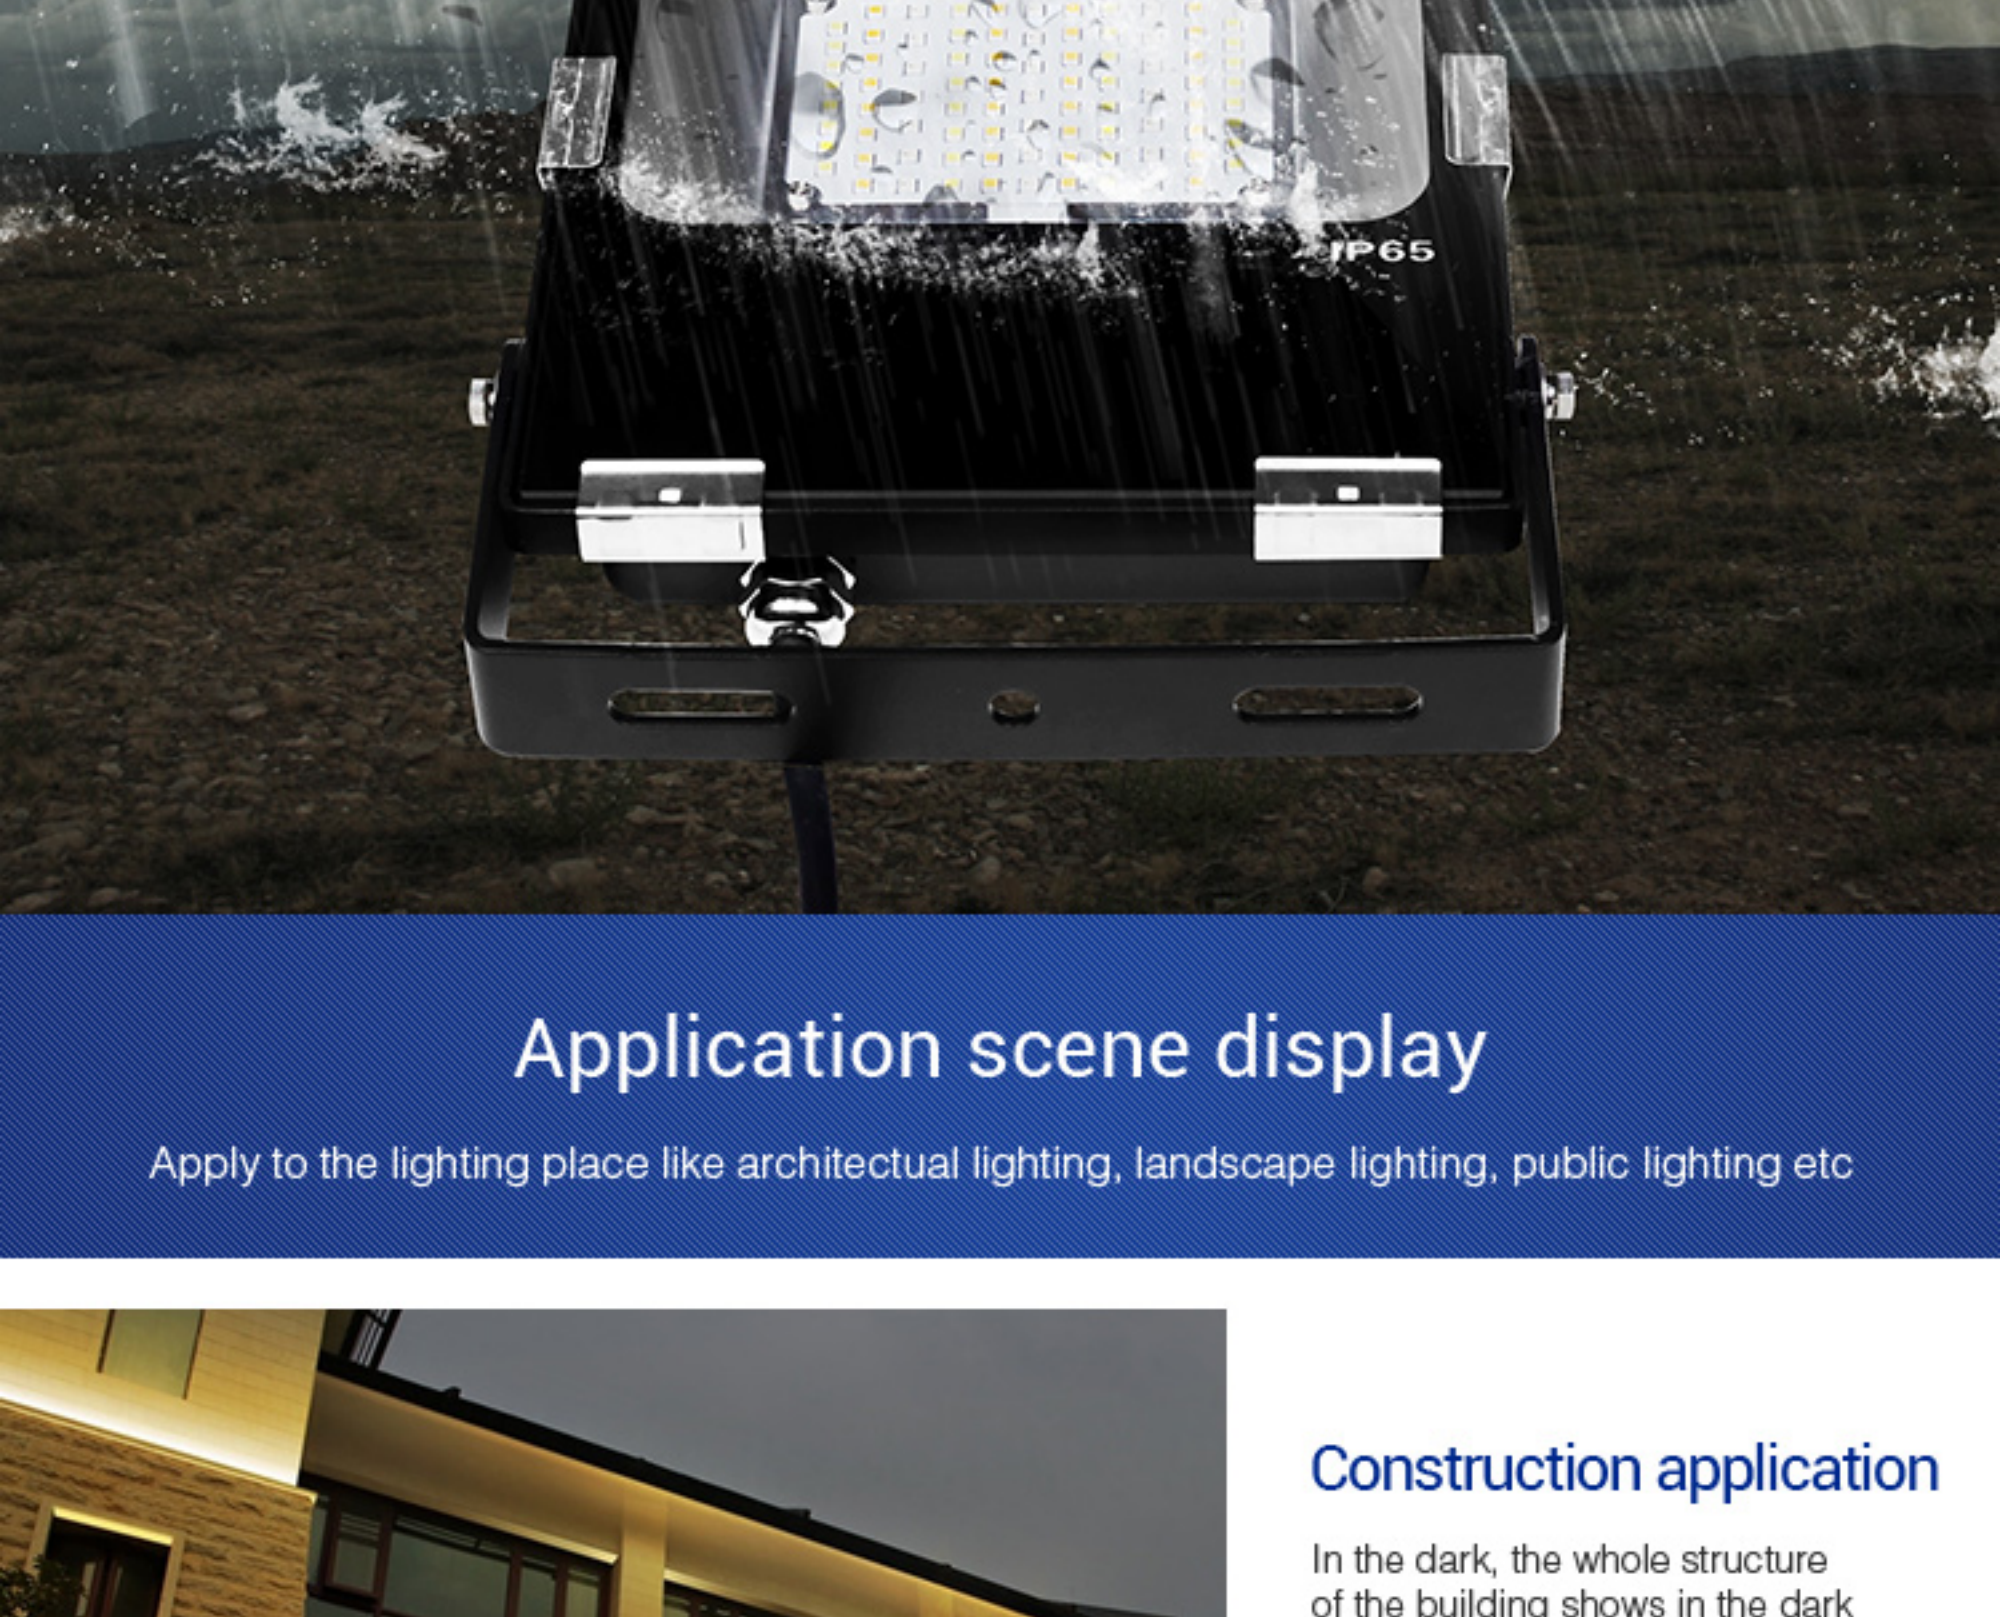

Transmitting power: 6dBm

Control Distance: 30m

16 Million colors to choose

Control has never been easier

2.4G remote control, Smart phone APP control, enjoy the convenient life bring by technology (* Need 2.4GHz Gateway(WL-Box1) for smartphone APP control)

Compatible with

Support Third Party Voice Control

It need 2.4GHz gateway(WL-Box1) for third party voice control

Signal transmitting

One lighting fixture can control to another lighting fixture within 30m, as long as there is a lighting fixture within 30m, the remote control distance can be limitless.

Modes synchronization

Different lighting fixture can work synchronously when they are started at different times, controlled by the same remote, under same dynamic mode and within 30m distance.

IP65 Waterproof

Professional waterproof technology, High performance waterproof

Application scene display

Apply to the lighting place like architectural lighting, landscape lighting, public lighting etc

Construction application