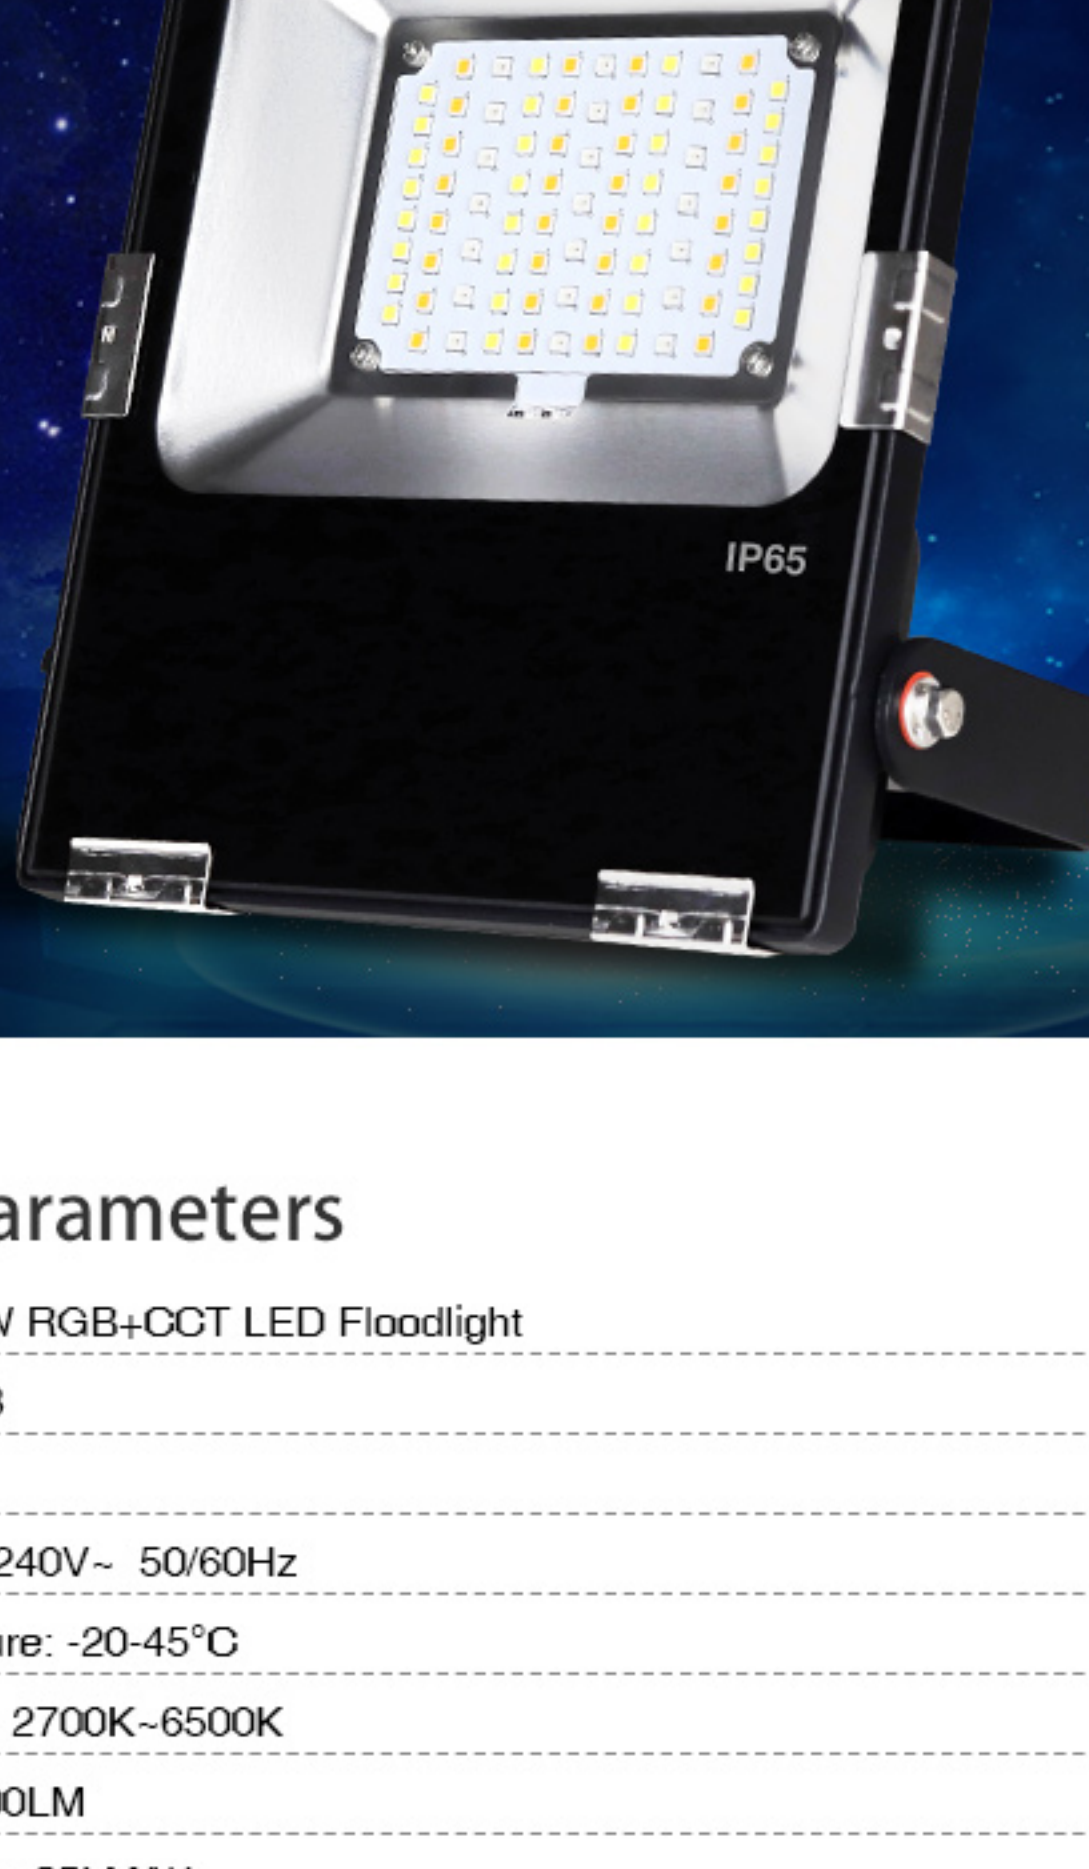

30W RGB+CCT LED Floodlight

2.4GHz Remote & Smart phone APP control, support third party voice control, 16 million colors, CCT, brightness and saturation controllable. Signal transmitting & Modes synchronization.

Product Parameters

Product Name: 30W RGB+CCT LED Floodlight

Model No.: FUTT03

Power: 30W

Input Voltage: 100-240V~ 50/60Hz

Working Temperature: -20-45°C

Color Temperature: 2700K-6500K

Luminous Flux: 2800LM

Luminous Efficiency: 85LM/W

Standby Power Consumption: 1.2W

CRI: >80

PF: >0.9

Lifespan: 50000 hours

Beam Angle: 160°

IP Rate: IP65

RF: 2.4GHz