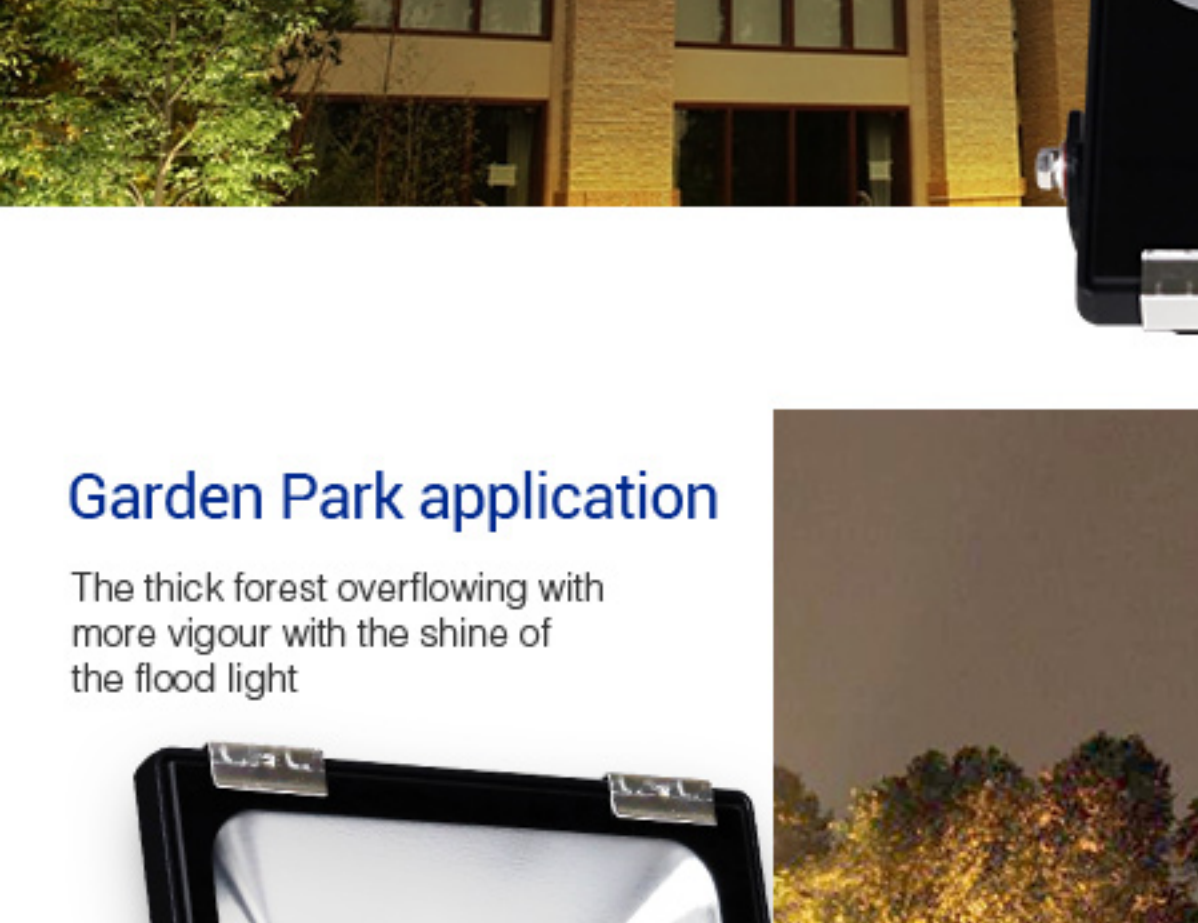

Application scene display

Apply to the lighting place like architectural lighting, landscape lighting, public lighting etc