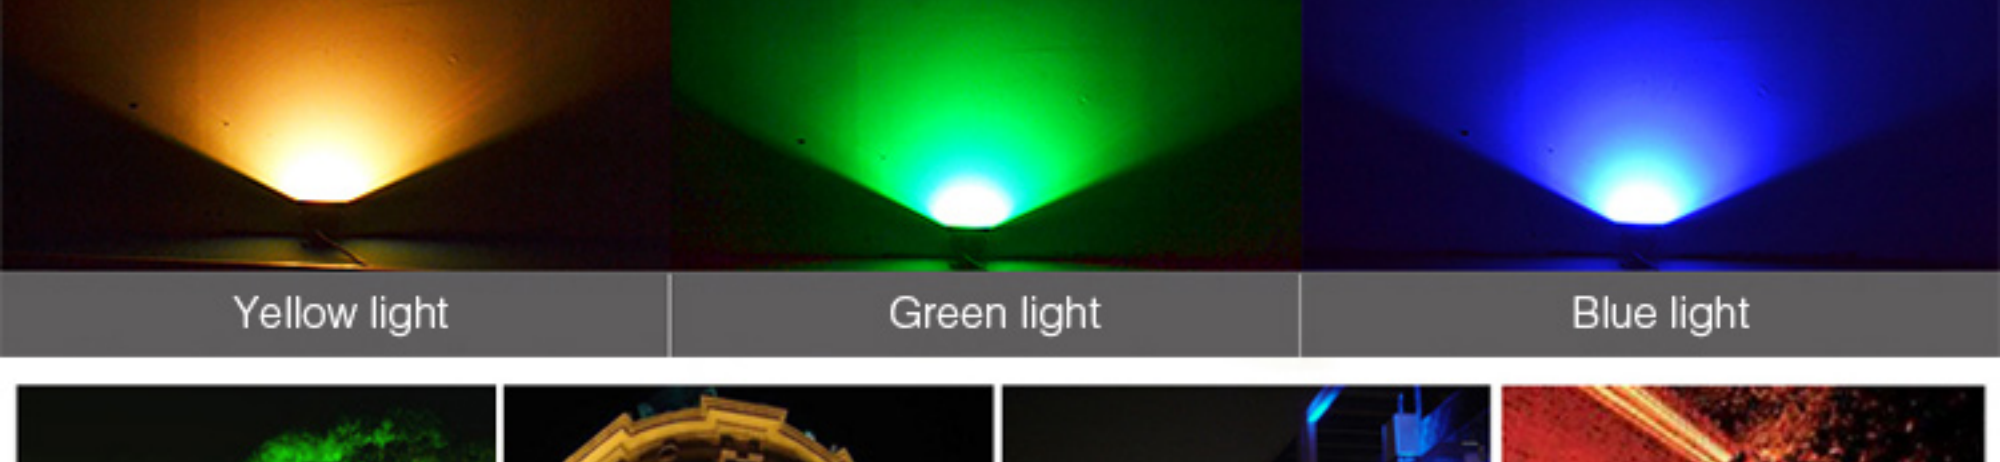

Luminous Efficiency: 85LM/W

Standby Power Consumption: 1.2W

CRI: >80

PF: >0.9

Lifespan: 50000 hours

Beam Angle: 160°

IP Rate: IP65

RF: 2.4GHz

Transmitting power: 6dBm

Control Distance: 30m

16 Million colors to choose

Control has never been easier

2.4G remote control, Smart phone APP control, enjoy the convenient life bring by technology (* Need 2.4GHz Gateway(WL-Box1) for smartphone APP control)