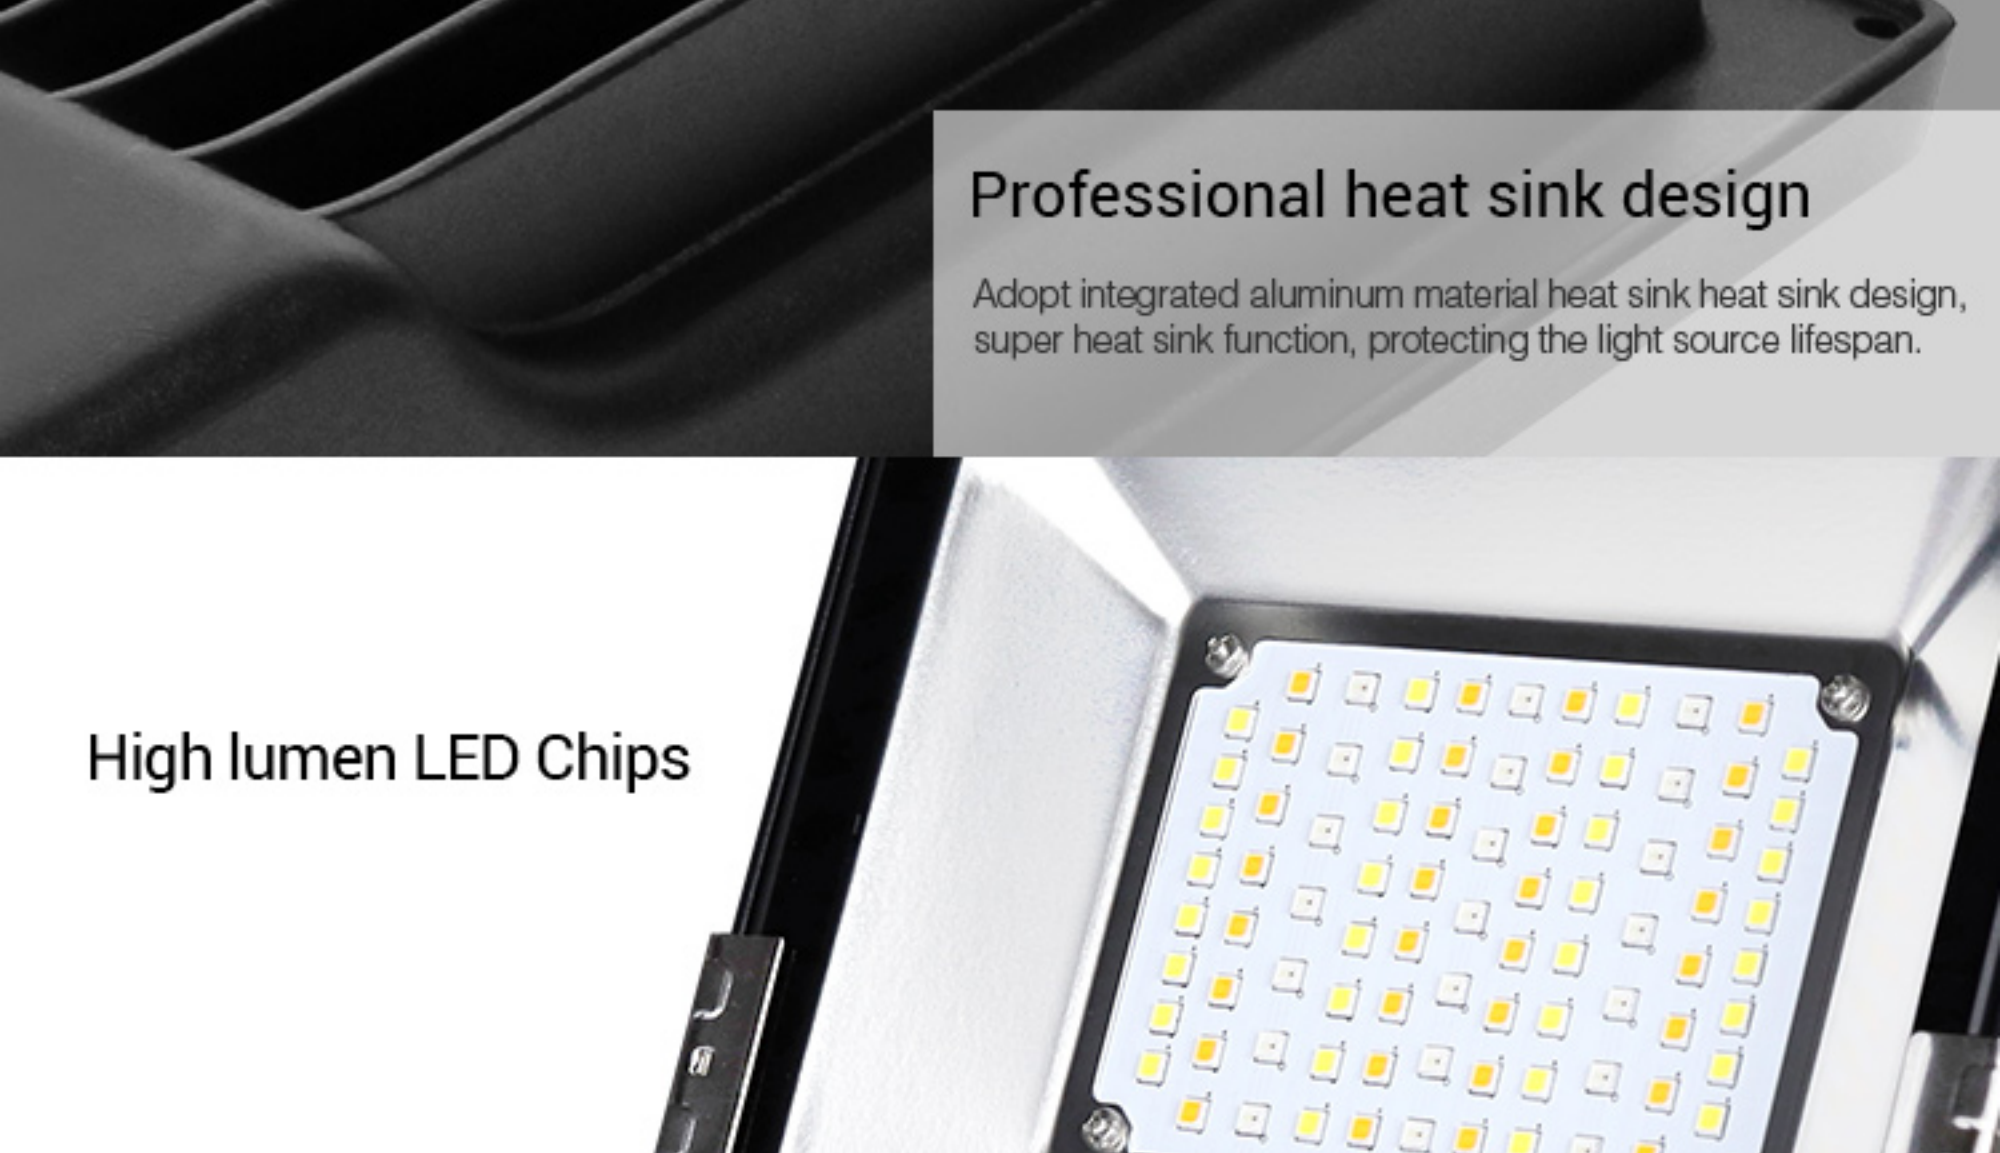

Square application

In the dark square we bring warm and romantic sentiment with colorful lighting

Outdoor advertisement application

In the heart of downtown, a cluster of shine beam illuminate the wall advertisement of the building, the beam in the darkness can attract the eyeball of the passenger

Product detail display

Professional heat sink design

Adopt integrated aluminum material heat sink heat sink design, super heat sink function, protecting the light source lifespan.

High lumen LED Chips

Waterproof plug