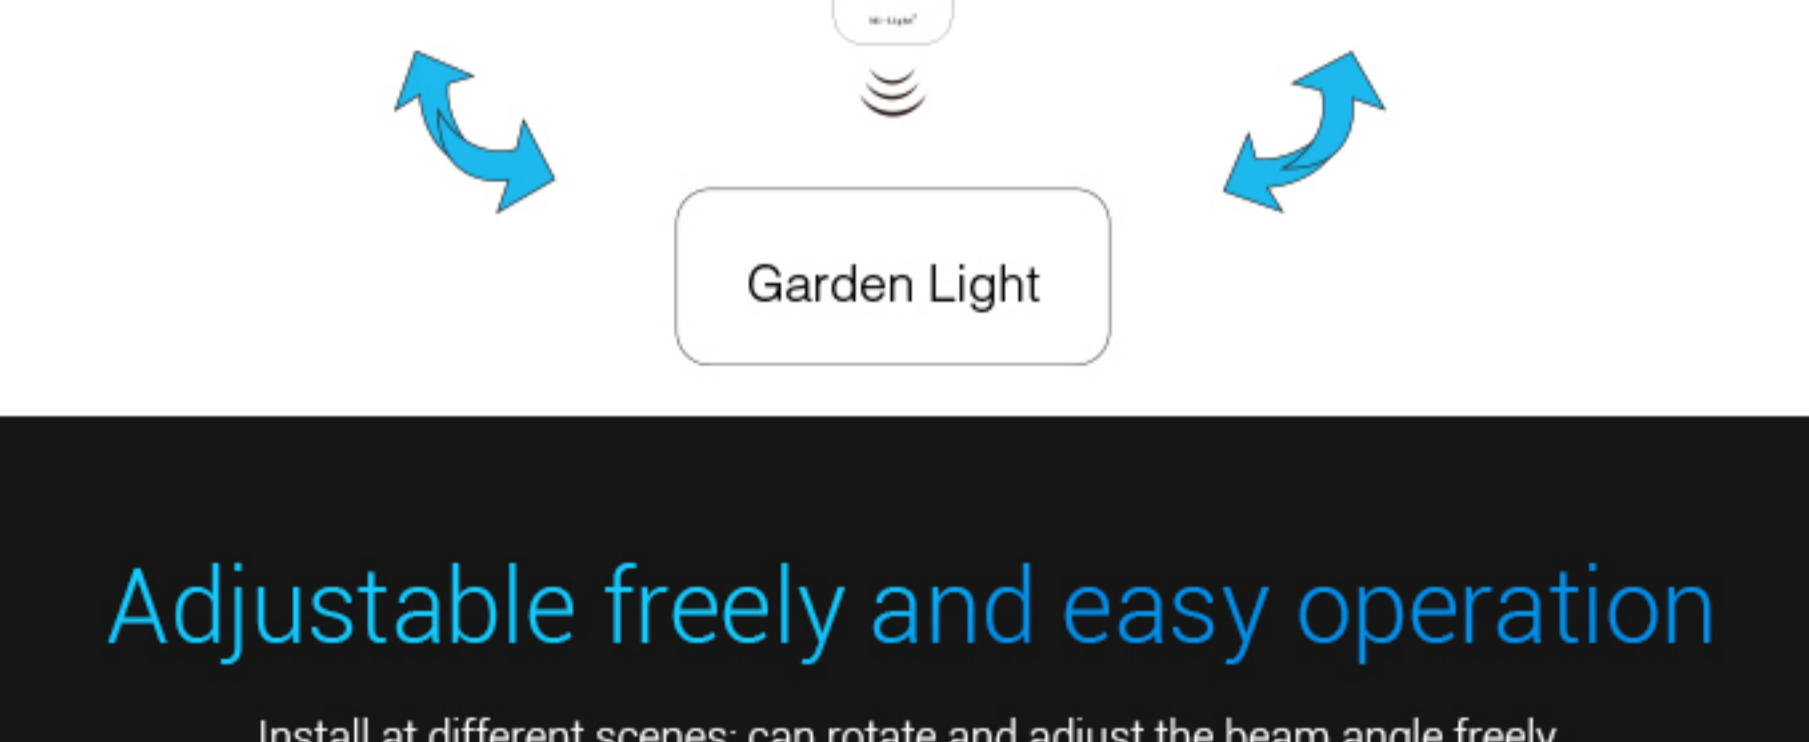

Symmetrical and centralized light ray

Beam Angle 25°, Irradiation distance 15m

Outdoor Using and Waterproof

Working normally at outdoor using in raining days

Auto-transmitting function

One garden light can transmit the signals from the remote control to another garden light within 30m, as long as there is a garden light within 30m, the remote control distance can be limitless.