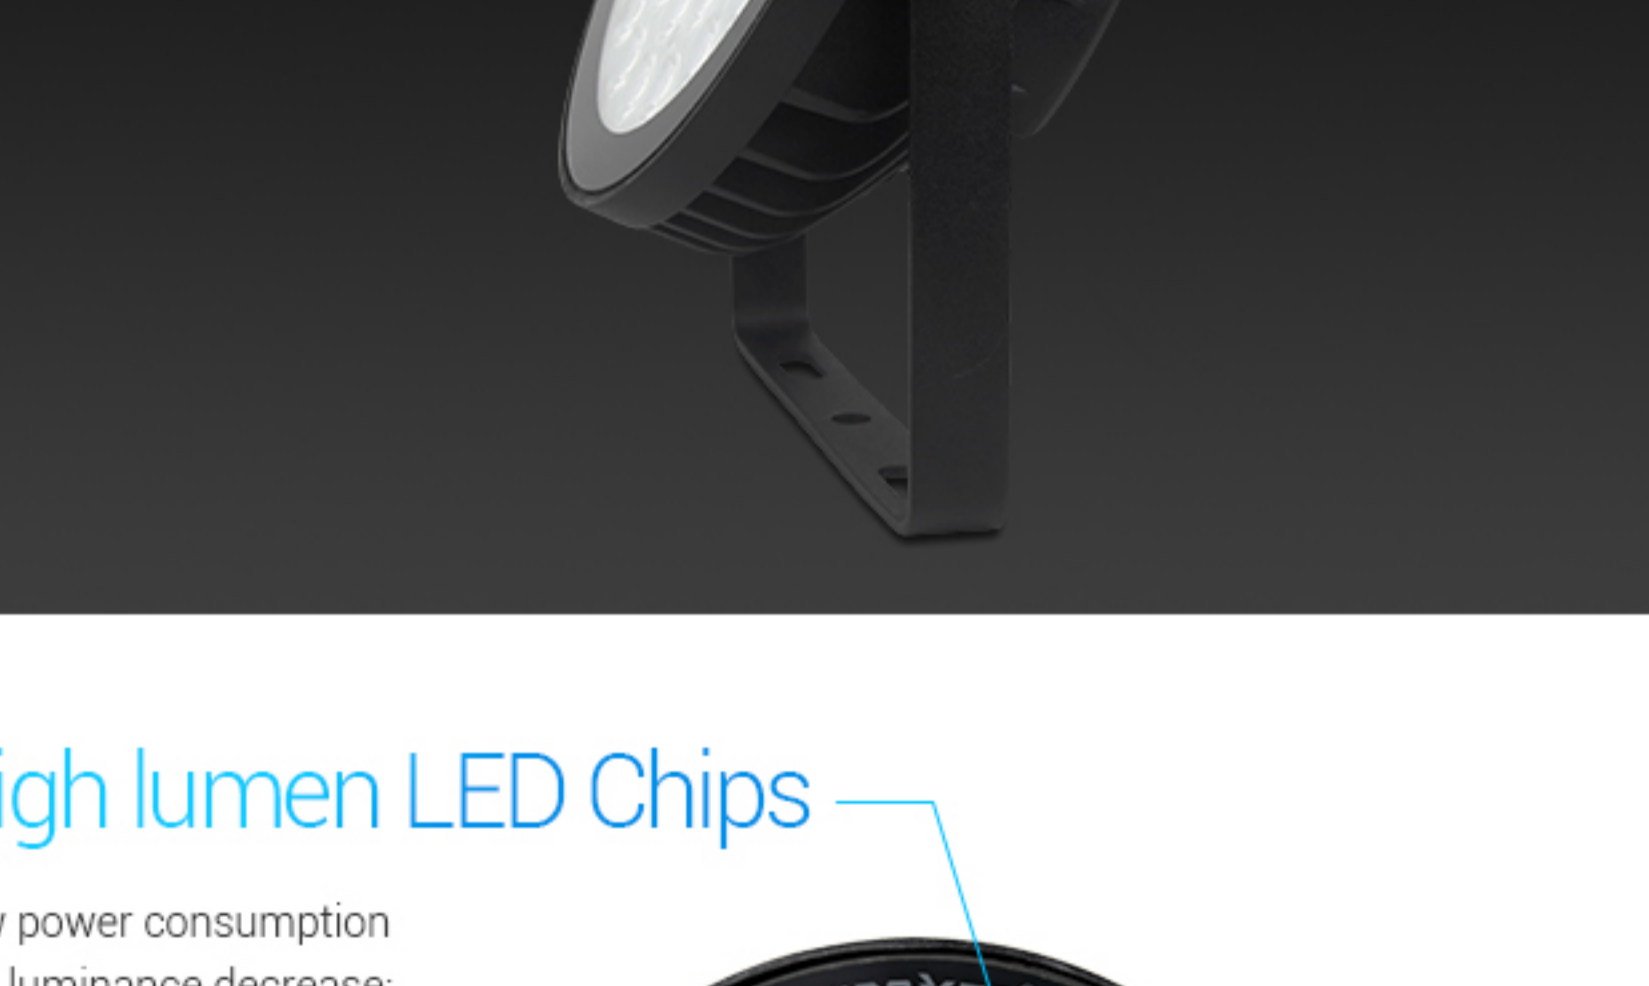

Symmetrical and centralized light ray

Beam Angle 25°, Irradiation distance 15m

Outdoor Using and Waterproof

Working normally at outdoor using in raining days

Auto-transmitting function

One garden light can transmit the signals from the remote control to another garden light within 30m, as long as there is a garden light within 30m, the remote control distance can be limitless.

Adjustable freely and easy operation

Install at different scenes, can rotate and adjust the beam angle freely

High lumen LED Chips

Low power consumption and luminance decrease; Bright color and high brightness