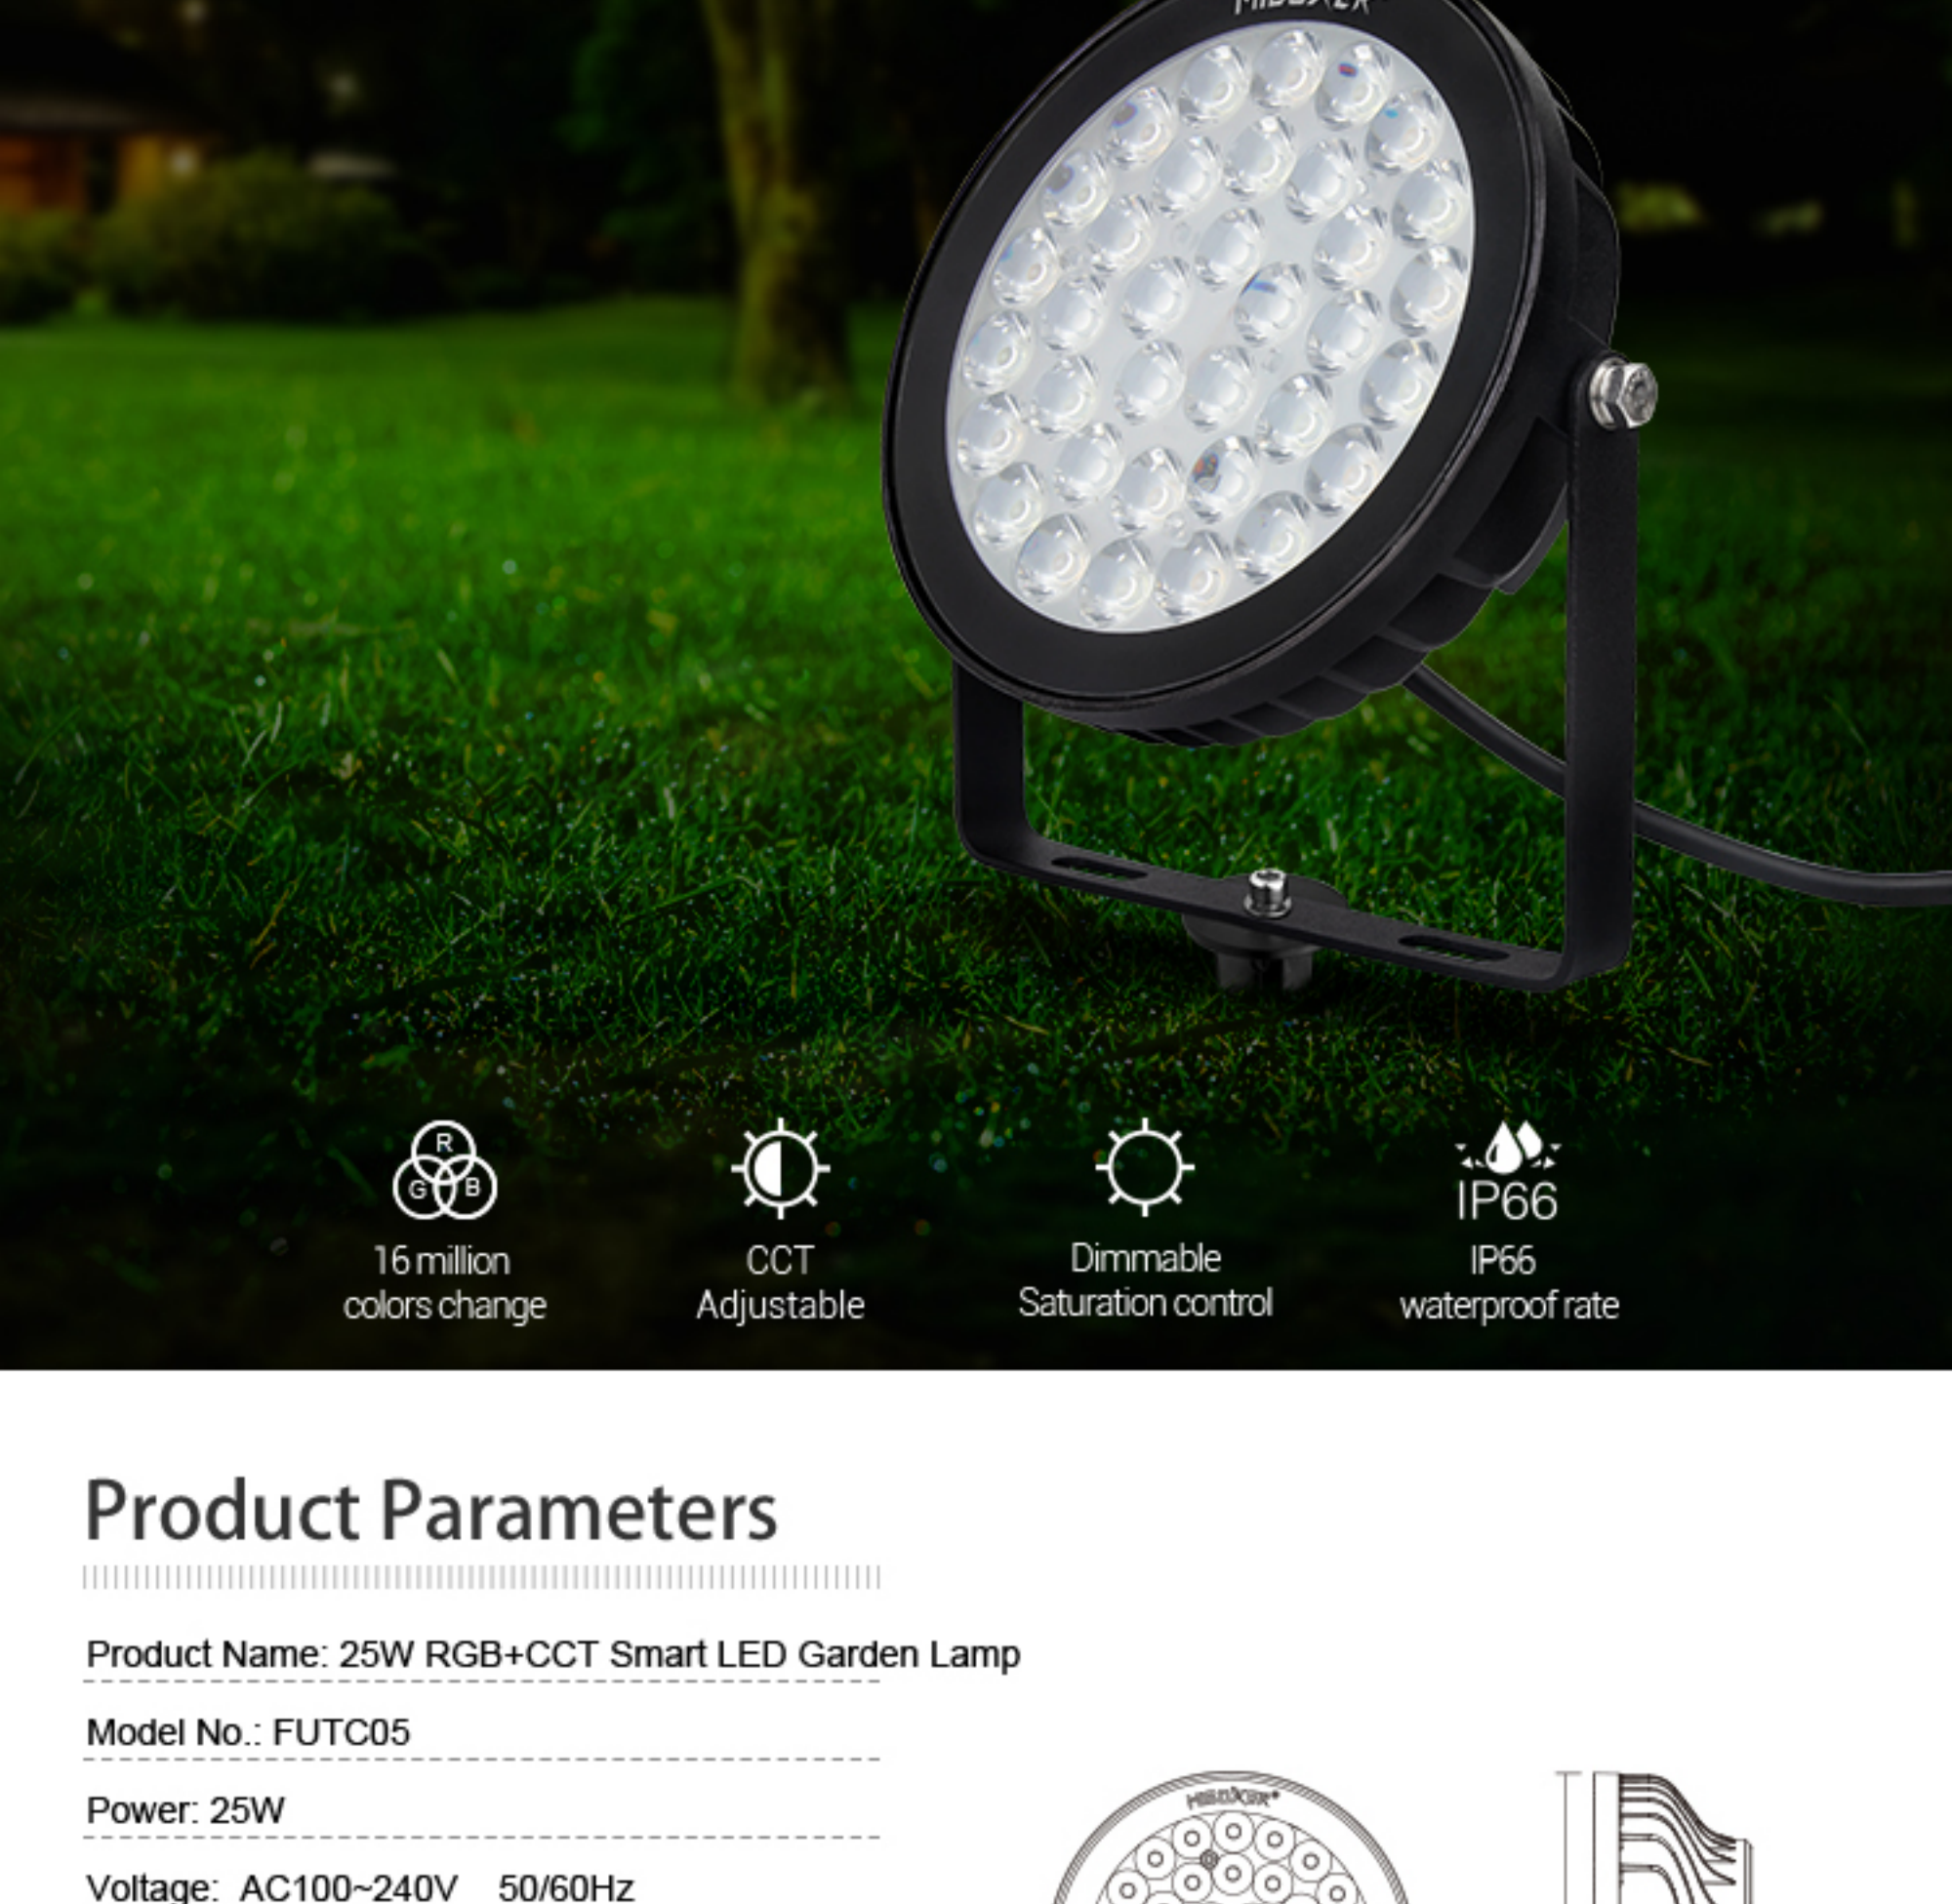

25W RGB+CCT Smart LED Garden Light

Remote control | APP control | Auto-transmitting | Auto-synchronization

16 million colors change

CCT Adjustable

Dimmable Saturation control

IP66 waterproof rate

Product Parameters

Product Name: 25W RGB+CCT Smart LED Garden Lamp
Model No.: FUTC05
Power: 25W
Voltage: AC100-240V 50/60Hz
Work Temperature: -20-60°C
Color Temperature: 2700K-6500K
Luminous Flux: 1700LM
Luminous Efficiency: 70LM/W
CRI: >75
PF: >0.5
Lifespan: 50000 hours
Beam Angle: 15°
Illumination distance: >15m
IP Rate: IP66
RF: 2.4GHz
Transmitting power: 6dBm
Control Distance: 30m

Smart lifestyle with beauty

16 million colors change, saturation adjustable
Make smart lighting atmosphere meet all your requirement

Brightness adjustable & Color temperature adjustable

Brightness adjustable, Adjust the color temperature from 2700-6500K, make the light you want

Symmetrical and centralized light ray

Beam Angle 25°, Irradiation distance 15m

Outdoor Using and Waterproof

Working normally at outdoor using in raining days

Auto-transmitting function

One garden light can transmit the signals from the remote control to another garden light within 30m, as long as there is a garden light within 30m, the remote control distance can be limitless.