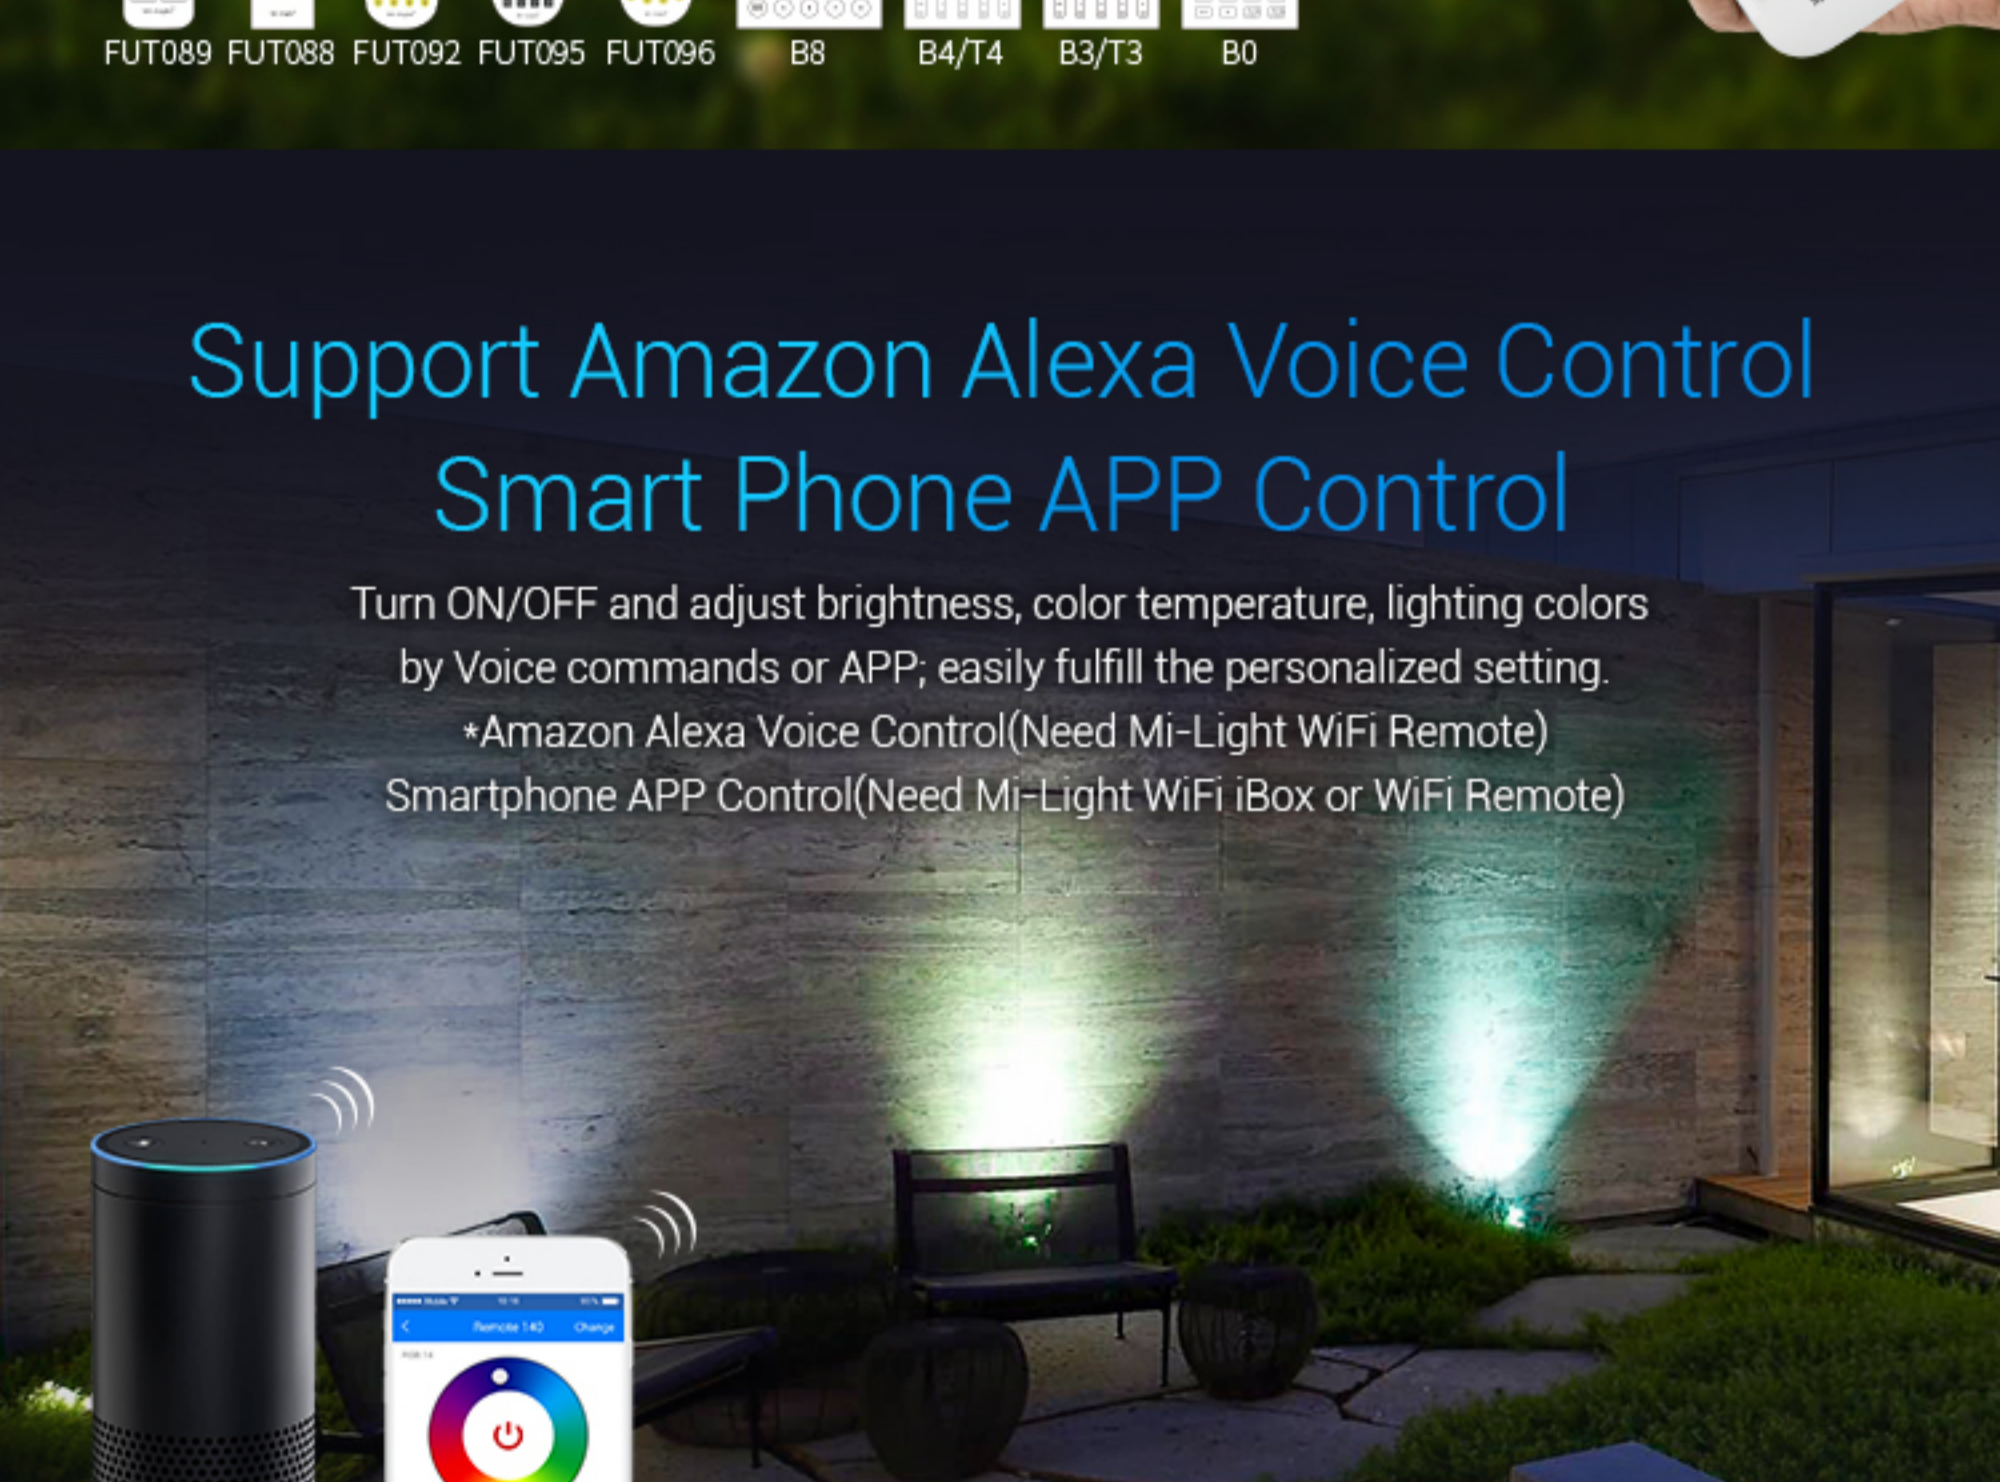

Smart lifestyle with beauty

16 million colors change, saturation adjustable
Make smart lighting atmosphere meet all your requirement

Brightness adjustable & Color temperature adjustable

Brightness adjustable, Adjust the color temperature from 2700-6500K, make the light you want

2.4GHz RF Remote Control

The lamp is controlled by 2.4GHz wireless remote, Control distance is within 30m

Support Amazon Alexa Voice Control Smart Phone APP Control

Turn ON/OFF and adjust brightness, color temperature, lighting colors by Voice commands or APP, easily fulfill the personalized setting.
*Amazon Alexa Voice Control(Need Mi-Light WiFi Remote)
Smartphone APP Control(Need Mi-Light WiFi iBox or WiFi Remote)

Symmetrical and centralized light ray

Beam Angle 25°, Irradiation distance 15m

Outdoor Using and Waterproof

Working normally at outdoor using in raining days

Auto-transmitting function

One garden light can transmit the signals from the remote control to another garden light within 30m, as long as there is a garden light within 30m, the remote control distance can be limitless.