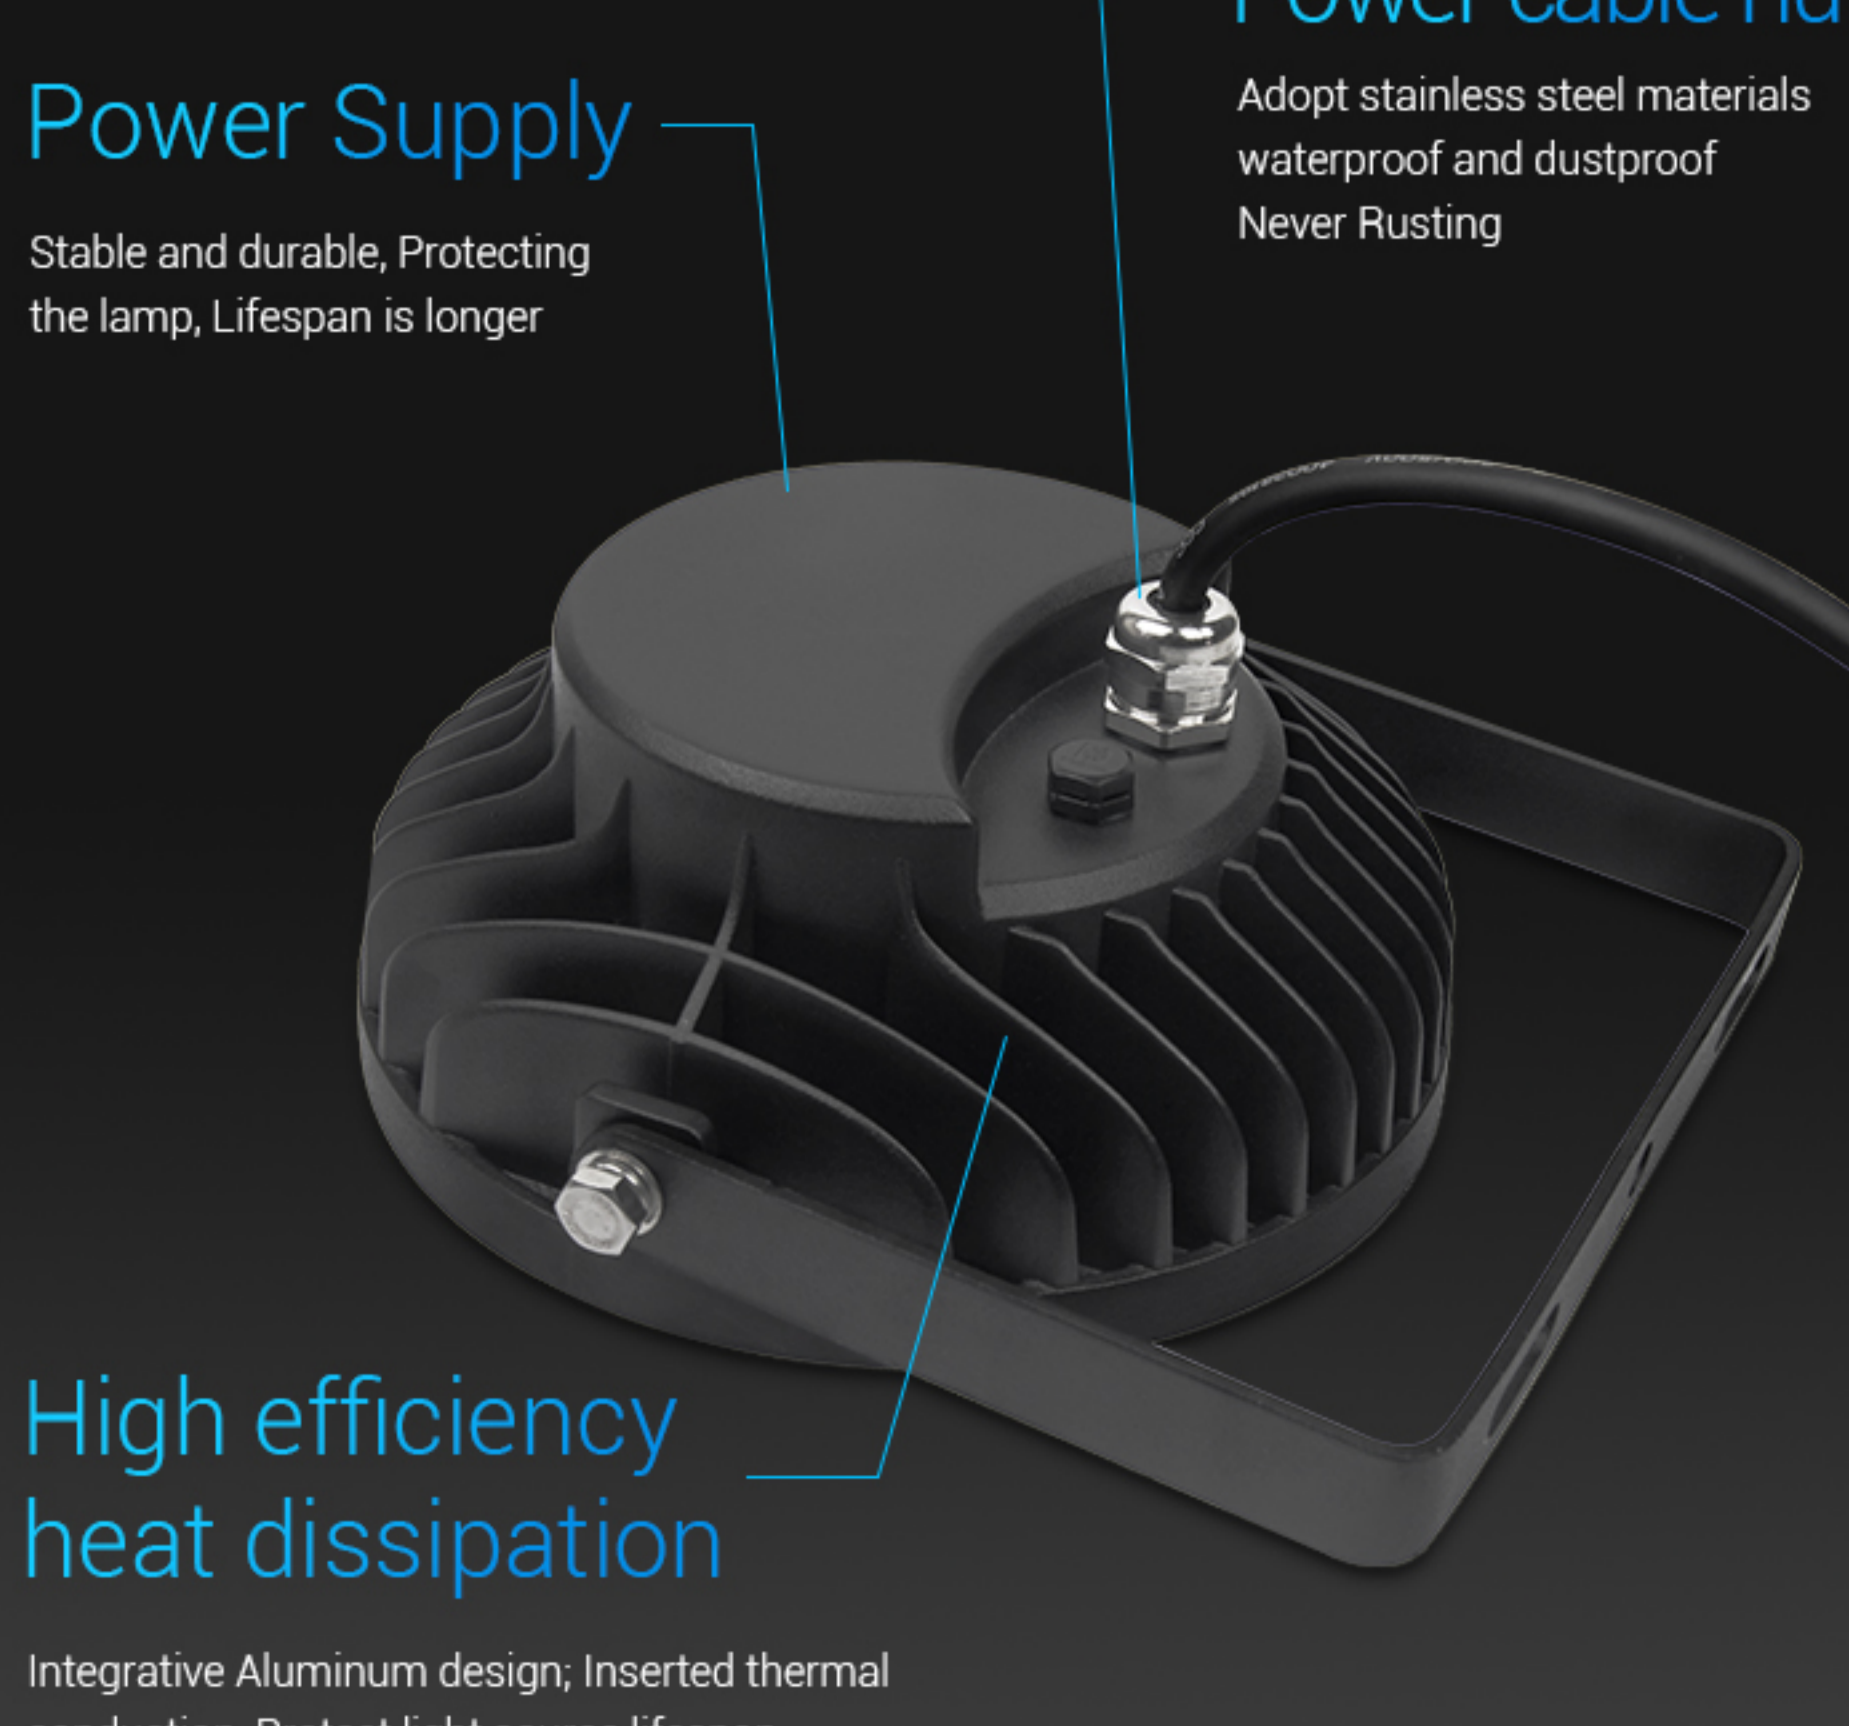

Auto-synchronization function

Different garden light can work synchronously when they are started at different times, controlled by the same remote, under same dynamic mode and with same speed, and within 30m distance.

Adjustable freely and easy operation

Install at different scenes, can rotate and adjust the beam angle freely

High lumen LED Chips

Low power consumption and luminance decrease; Bright color and high brightness