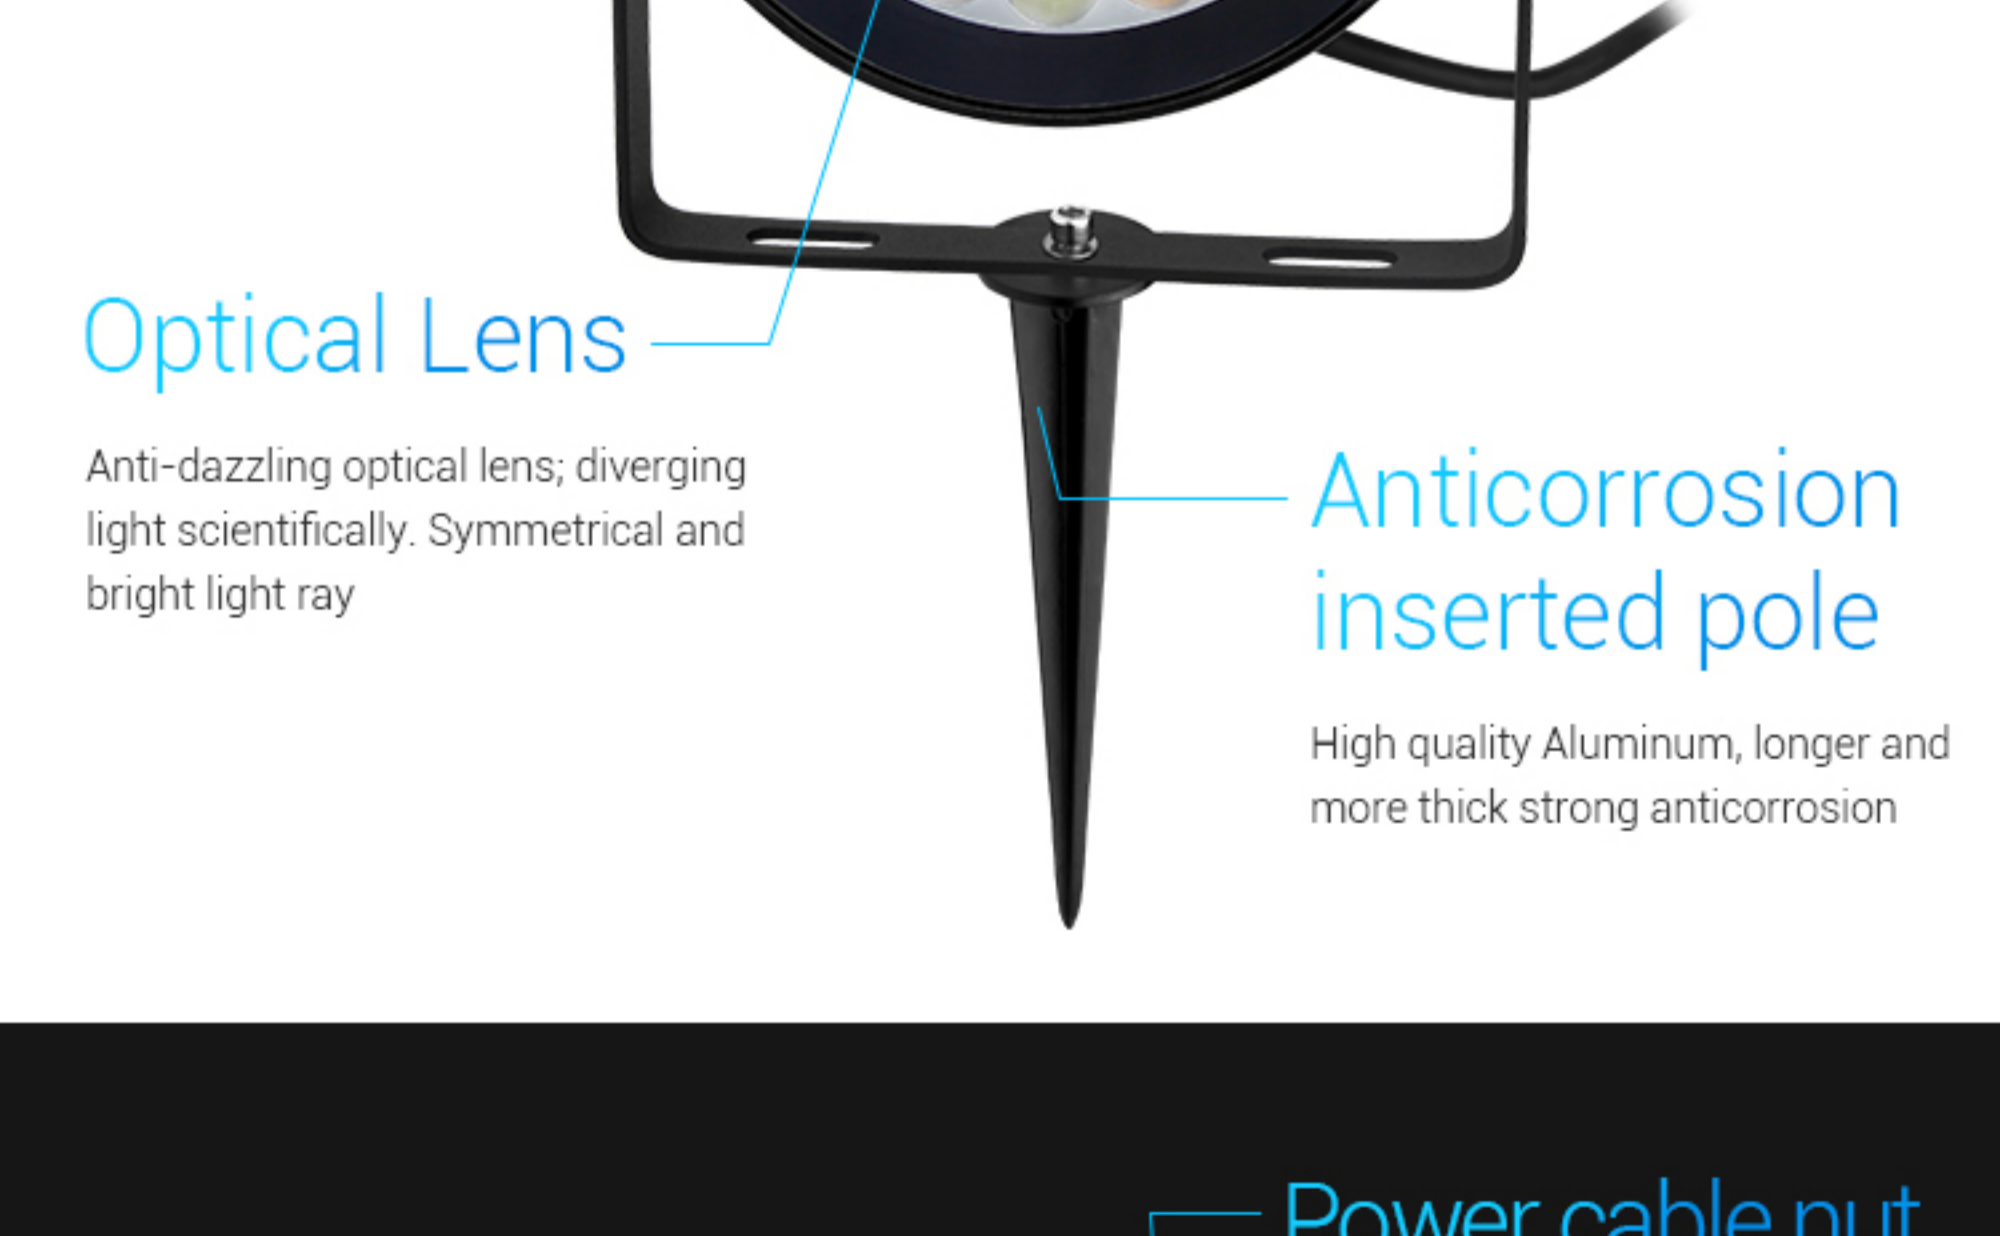

2.4GHz RF Remote Control

The lamp is controlled by 2.4GHz wireless remote, Control distance is within 30m

Support Amazon Alexa Voice Control Smart Phone APP Control

Turn ON/OFF and adjust brightness, color temperature, lighting colors by Voice commands or APP, easily fulfill the personalized setting.
*Amazon Alexa Voice Control(Need Mi-Light WiFi Remote)
Smartphone APP Control(Need Mi-Light WiFi iBox or WiFi Remote)

Symmetrical and centralized light ray

Beam Angle 25°, Irradiation distance 15m

Outdoor Using and Waterproof

Working normally at outdoor using in raining days

Auto-transmitting function

One garden light can transmit the signals from the remote control to another garden light within 30m, as long as there is a garden light within 30m, the remote control distance can be limitless.

Adjustable freely and easy operation

Install at different scenes, can rotate and adjust the beam angle freely

High lumen LED Chips

Low power consumption and luminance decrease; Bright color and high brightness