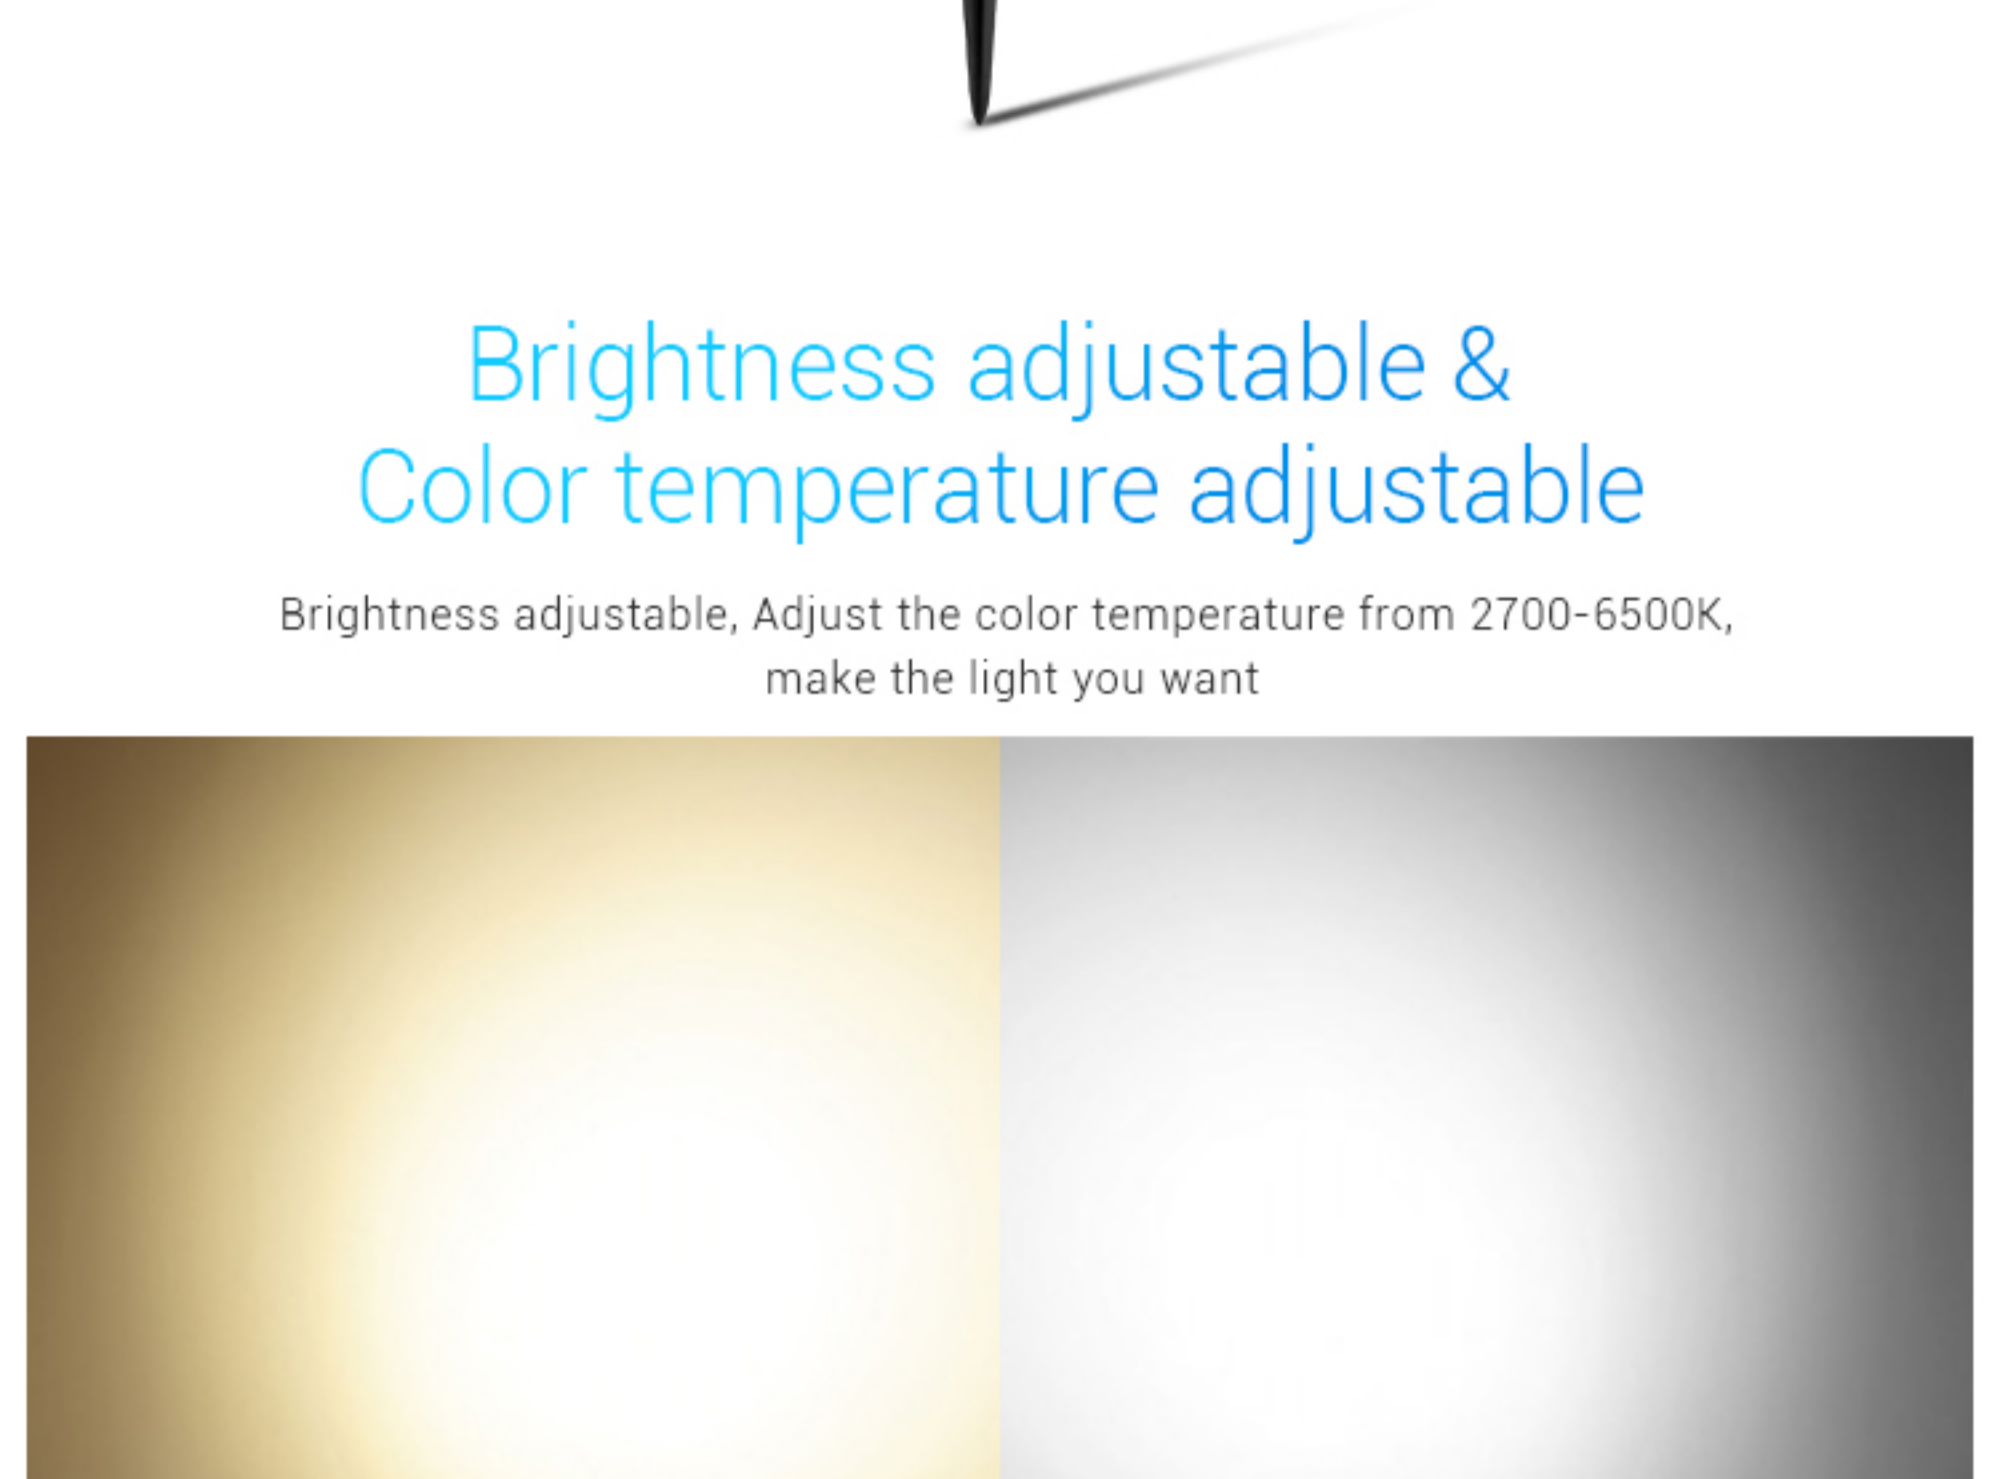

Smart lifestyle with beauty

16 million colors change, saturation adjustable
Make smart lighting atmosphere meet all your requirement

Brightness adjustable & Color temperature adjustable

Brightness adjustable, Adjust the color temperature from 2700-6500K, make the light you want