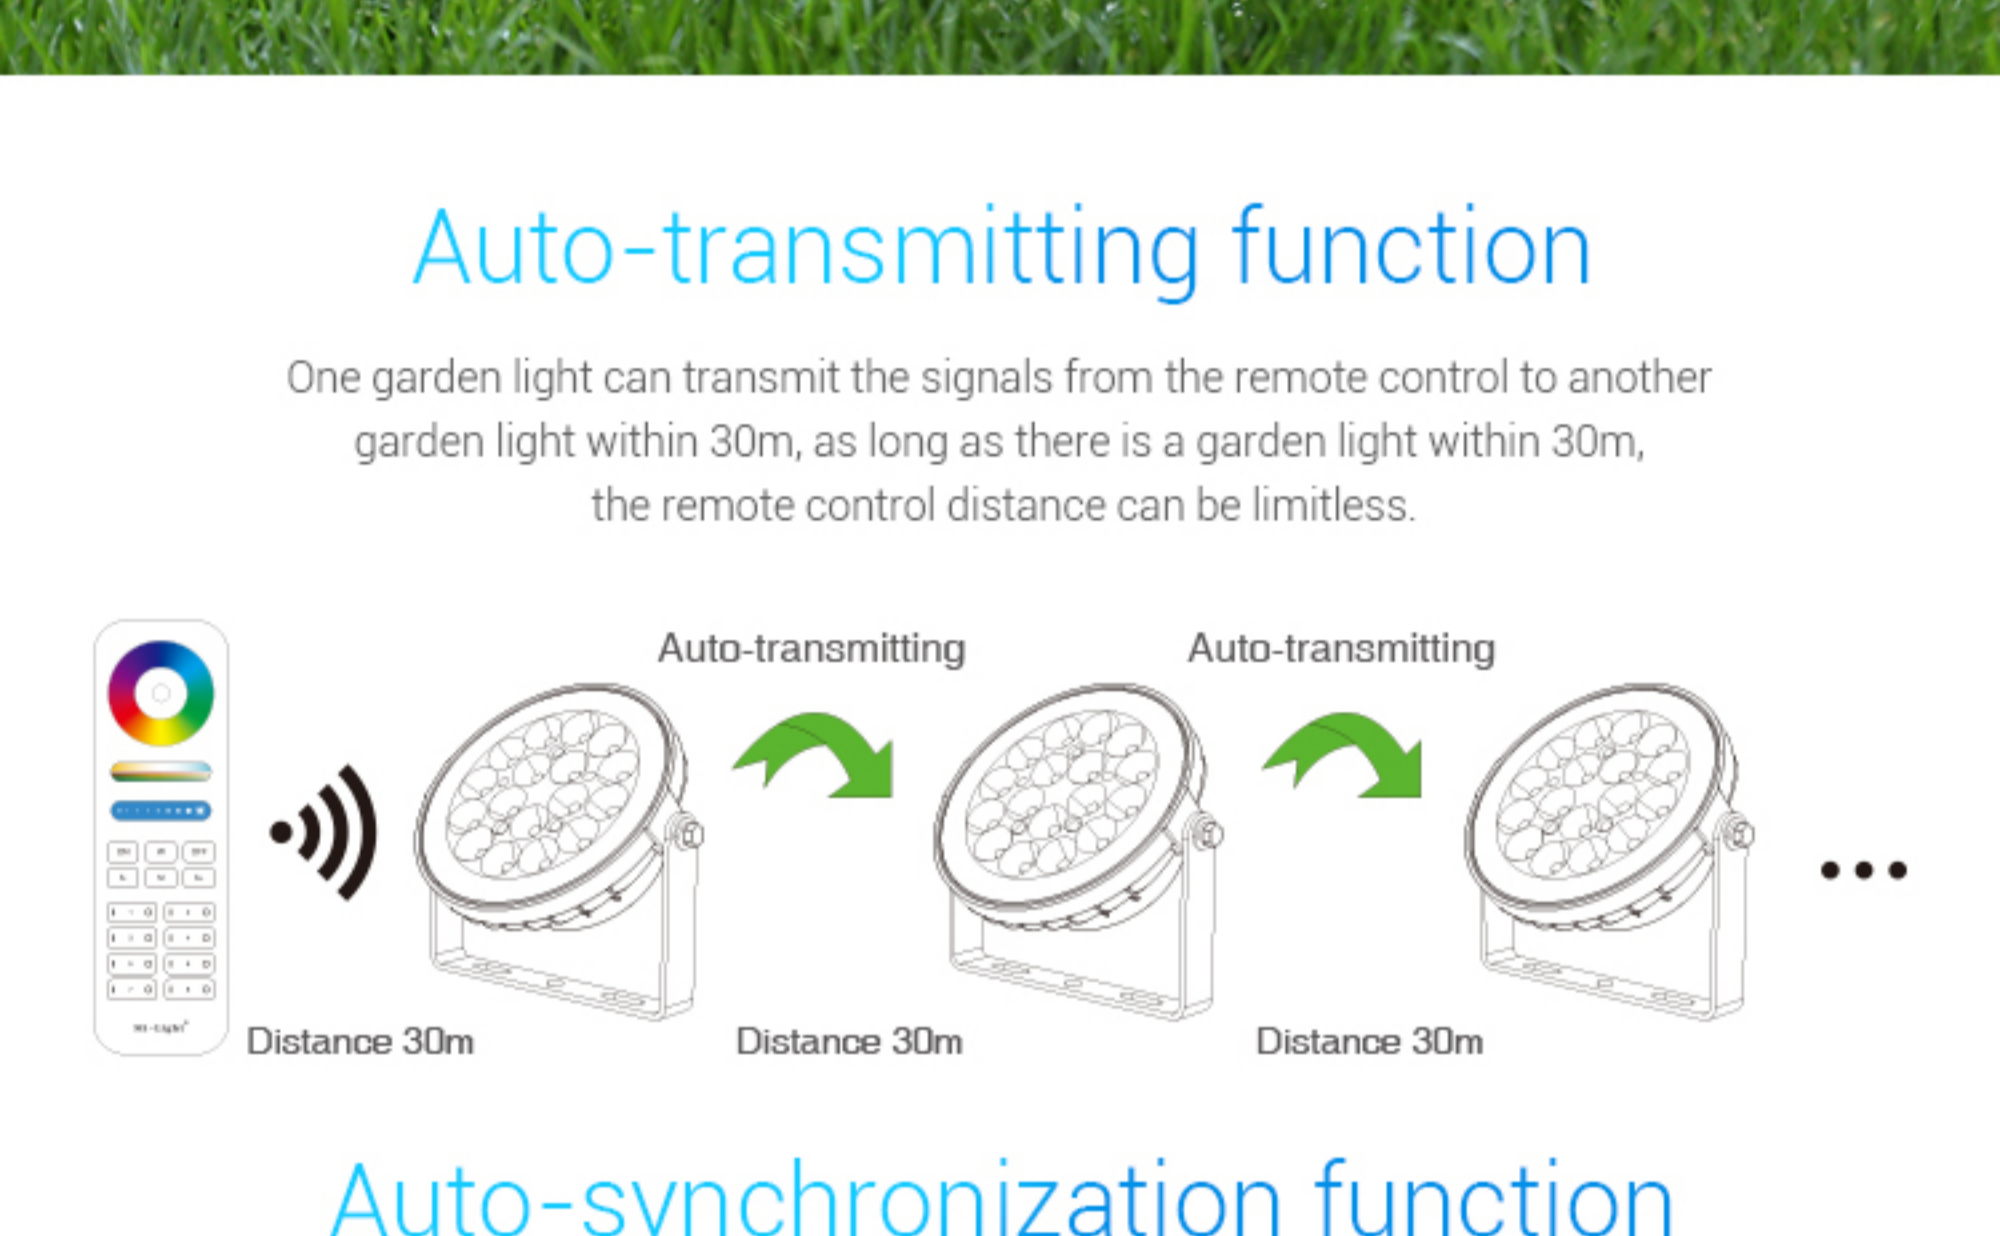

2.4GHz RF Remote Control

The lamp is controlled by 2.4GHz wireless remote, Control distance is within 30m

Support Amazon Alexa Voice Control Smart Phone APP Control

Turn ON/OFF and adjust brightness, color temperature, lighting colors by Voice commands or APP, easily fulfill the personalized setting.
*Amazon Alexa Voice Control(Need Mi-Light WiFi Remote)
Smartphone APP Control(Need Mi-Light WiFi iBox or WiFi Remote)

Symmetrical and centralized light ray

Beam Angle 25°, Irradiation distance 15m

Outdoor Using and Waterproof

Working normally at outdoor using in raining days

Auto-transmitting function

One garden light can transmit the signals from the remote control to another garden light within 30m, as long as there is a garden light within 30m, the remote control distance can be limitless.

Auto-synchronization function

Different garden light can work synchronously when they are started at different times, controlled by the same remote, under same dynamic mode and with same speed, and within 30m distance.

Adjustable freely and easy operation

Install at different scenes, can rotate and adjust the beam angle freely

High lumen LED Chips

Low power consumption and luminance decrease; Bright color and high brightness