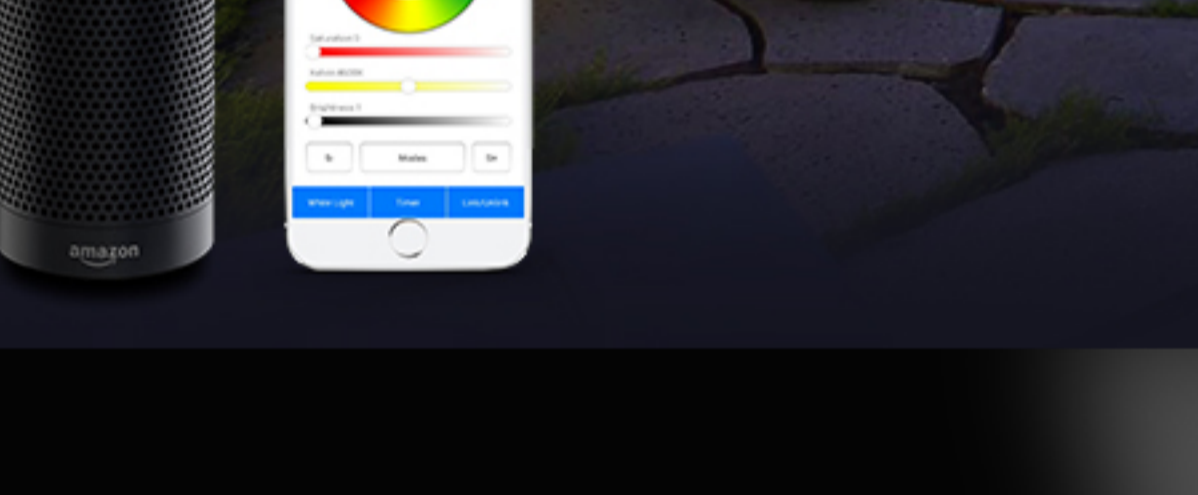

Smart lifestyle with beauty

16 million colors change, saturation adjustable
Make smart lighting atmosphere meet all your requirement

Brightness adjustable & Color temperature adjustable

Brightness adjustable, Adjust the color temperature from 2700-6500K, make the light you want

2.4GHz RF Remote Control

The lamp is controlled by 2.4GHz wireless remote, Control distance is within 30m

Support Amazon Alexa Voice Control Smart Phone APP Control

Turn ON/OFF and adjust brightness, color temperature, lighting colors by Voice commands or APP, easily fulfill the personalized setting.
*Amazon Alexa Voice Control(Need Mi-Light WiFi Remote)
Smartphone APP Control(Need Mi-Light WiFi iBox or WiFi Remote)

Symmetrical and centralized light ray

Beam Angle 25°, Irradiation distance 15m

Outdoor Using and Waterproof

Working normally at outdoor using in raining days

Auto-transmitting function

One garden light can transmit the signals from the remote control to another garden light within 30m, as long as there is a garden light within 30m, the remote control distance can be limitless.