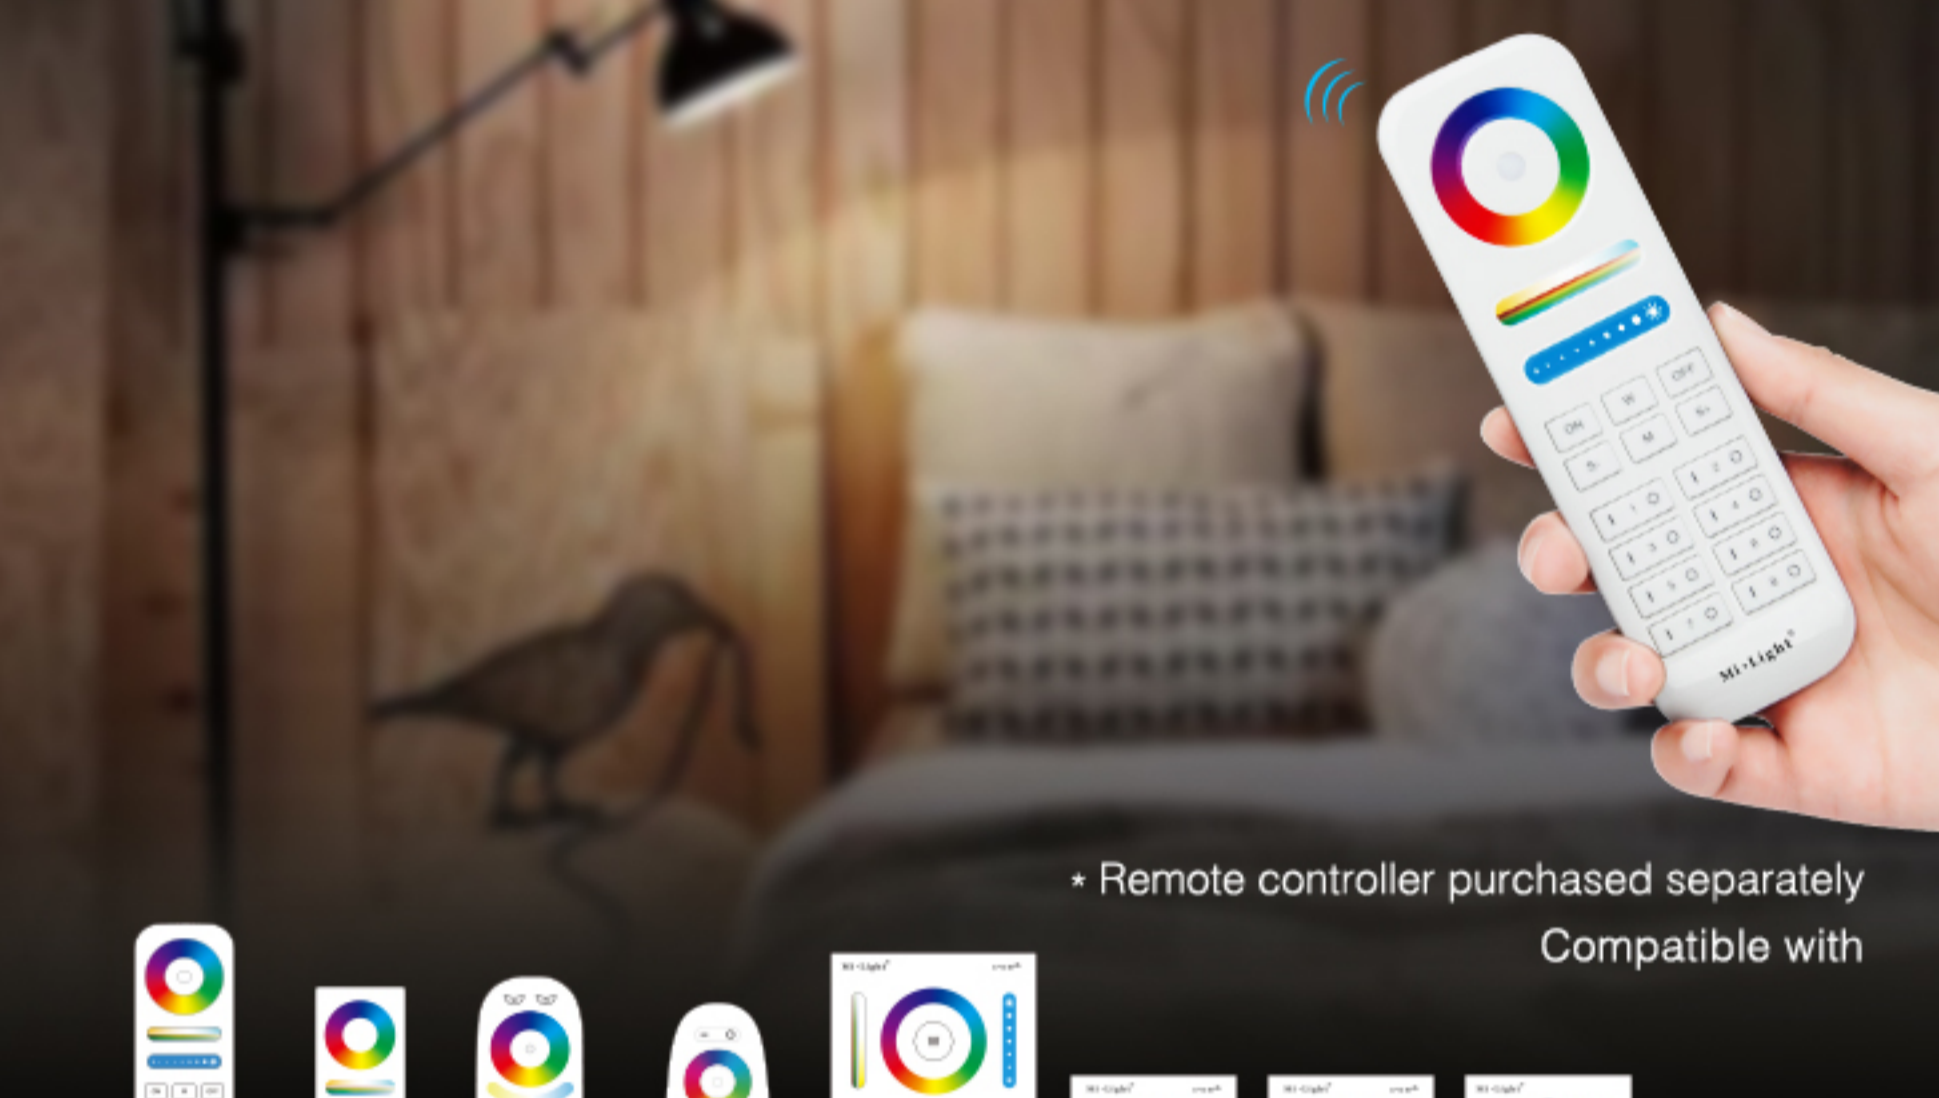

Brightness dimming

Touch the brightness slider to dim the light with soft light and no flicker.

* Remote controller purchased separately
Compatible with