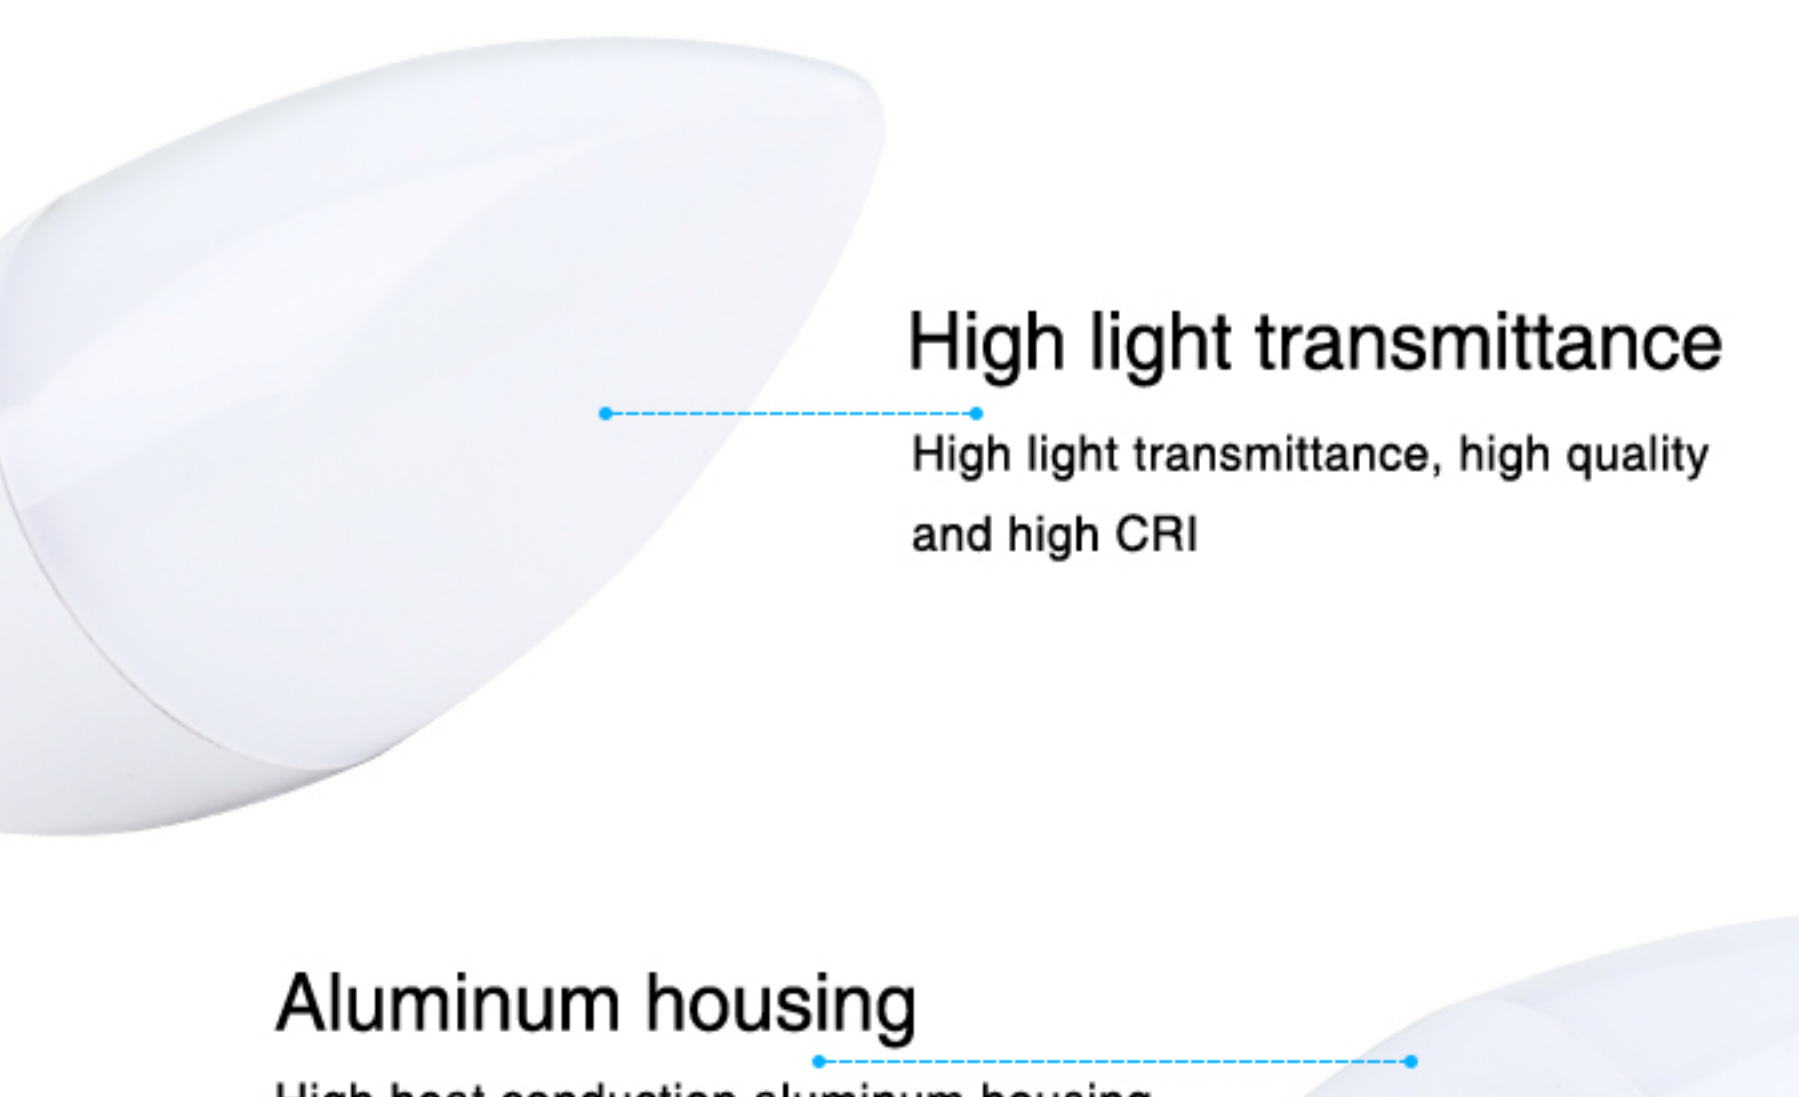

4G controlling at any place and any time

4G control the light by smartphone whenever and wherever you are;
Open the light on your way home,
close the light whenever you forget to turn off