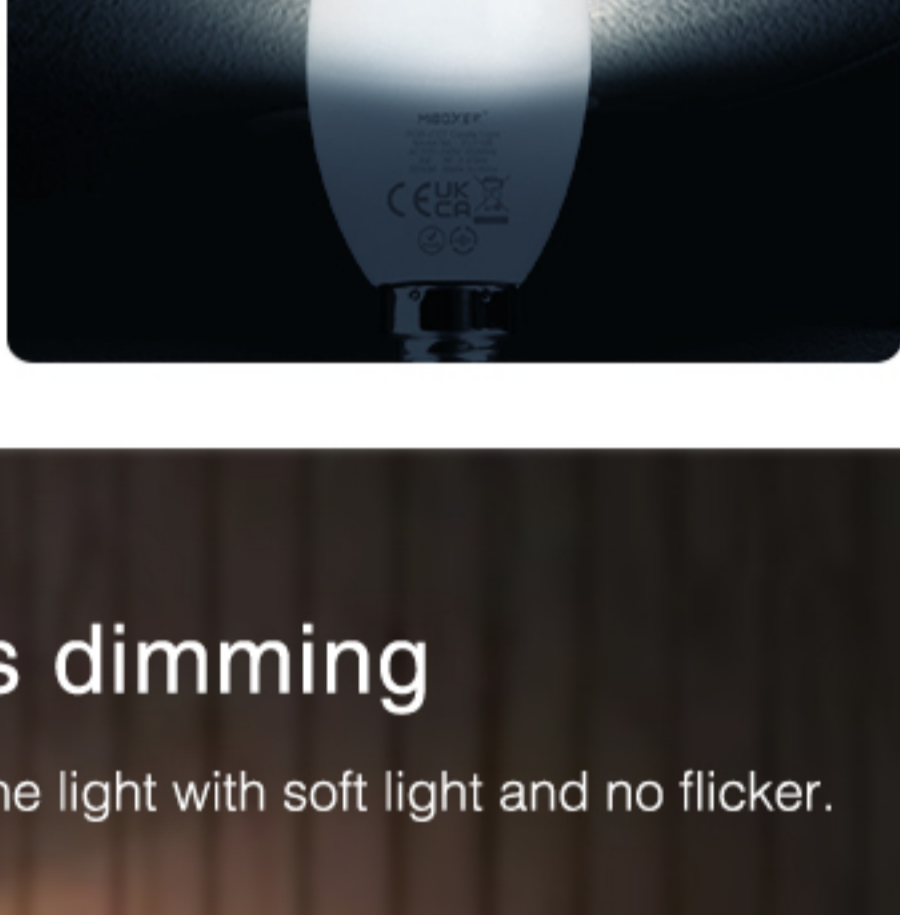

Adjust warm white to cool white randomly

Adjust the color temperature from 2700K~6500K, make the light you want