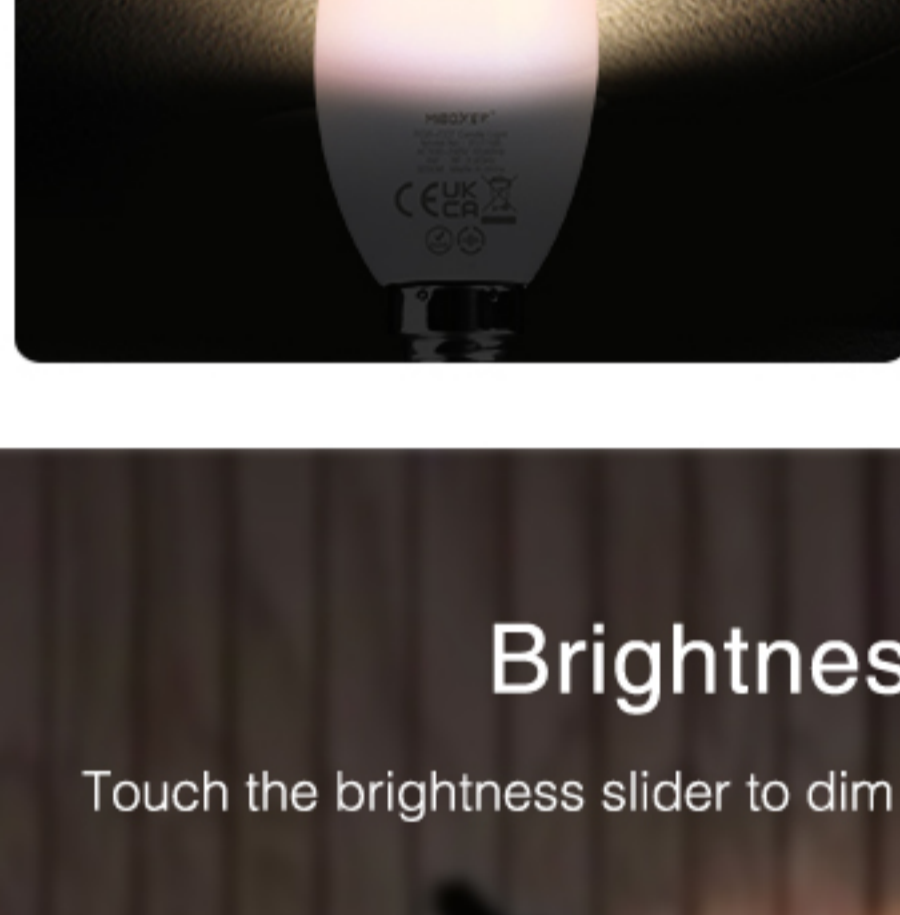

Adjust warm white to cool white randomly

Adjust the color temperature from 2700K~6500K, make the light you want