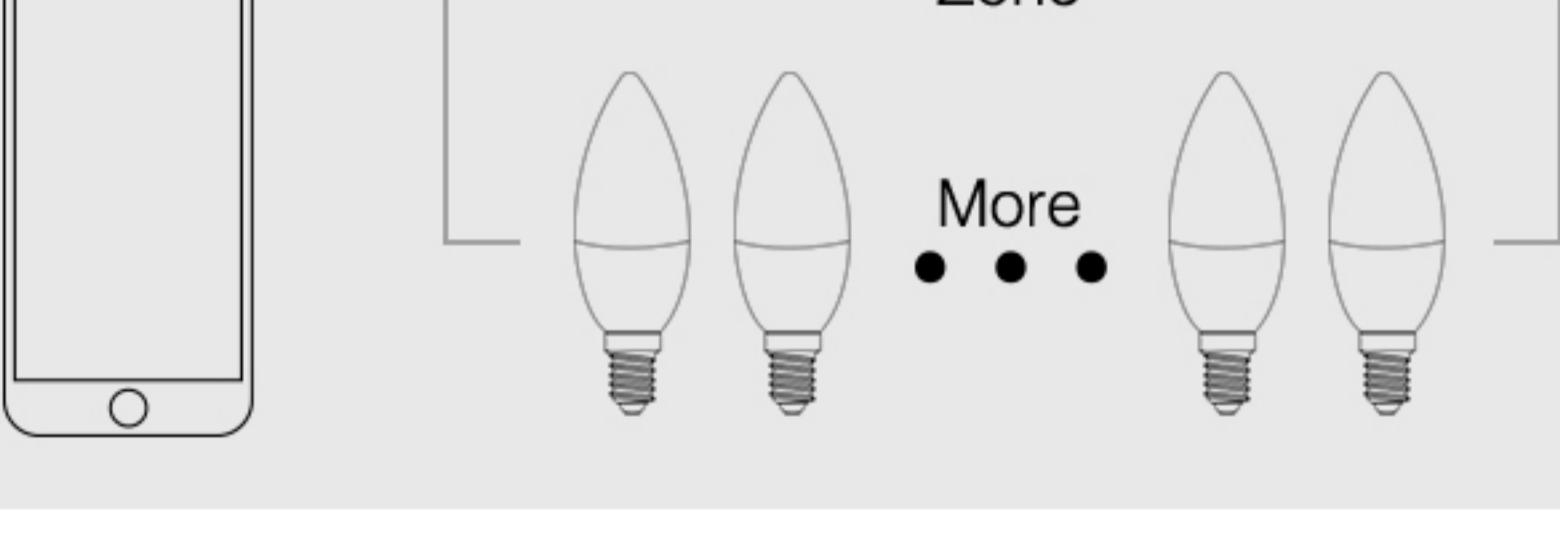

Life must be colorful

4W RGB+CCT Candle Light

2.4G Remote control & app control
Support Third Party Voice Control

Product Parameters

Product Name: 4W RGB+CCT Candle Light
Model No.: FUT108
Power: 4W
Voltage: AC100-240V 50/60Hz
Color Temperature: 2700K-6500K
Luminous Flux: 320LM
Luminous Efficiency: 80LM/W
CRI: >80
PF: >0.5
Lifespan: 50000 hours
Beam Angle: 180°
RF: 2.4GHz
Control Distance: 30m

1PC/BOX
G.W.: 0.06KGS

200PCS/CARTON
G.W.: 13KGS

Control Your colorful life

16million colors and saturation change, make the life full of beauty

Adjust warm white to cool white randomly

Adjust the color temperature from 2700K~6500K, make the light you want

Brightness dimming

Touch the brightness slider to dim the light with soft light and no flicker.

* Remote controller purchased separately
Compatible with

FUT089 FUT088 FUT092 FUT096 B8 B4/T4 B3/T3 B0 WL-Box1

Support Smart phone APP control and third party voice control

It need 2.4GHz gateway for smart phone control or third party voice control

2.4GHz gateway(WL-Box1)

Signal transmitting

One candle light can transmit the signals from the remote control to another candle light within 30m, as long as there is a candle light within 30m, the remote control distance can be limitless.

Modes synchronization

Different candle light can work synchronously when they are started at different times, controlled by the same remote, under same dynamic mode and within 30m distance.

Group Control

Group the lamps with remote or smartphone, each zone controlled independently

4G controlling at any place and any time

4G control the light by smartphone whenever and wherever you are;
Open the light on your way home,
close the light whenever you forget to turn off

Need to match 2.4GHz gateway(WL-Box1)