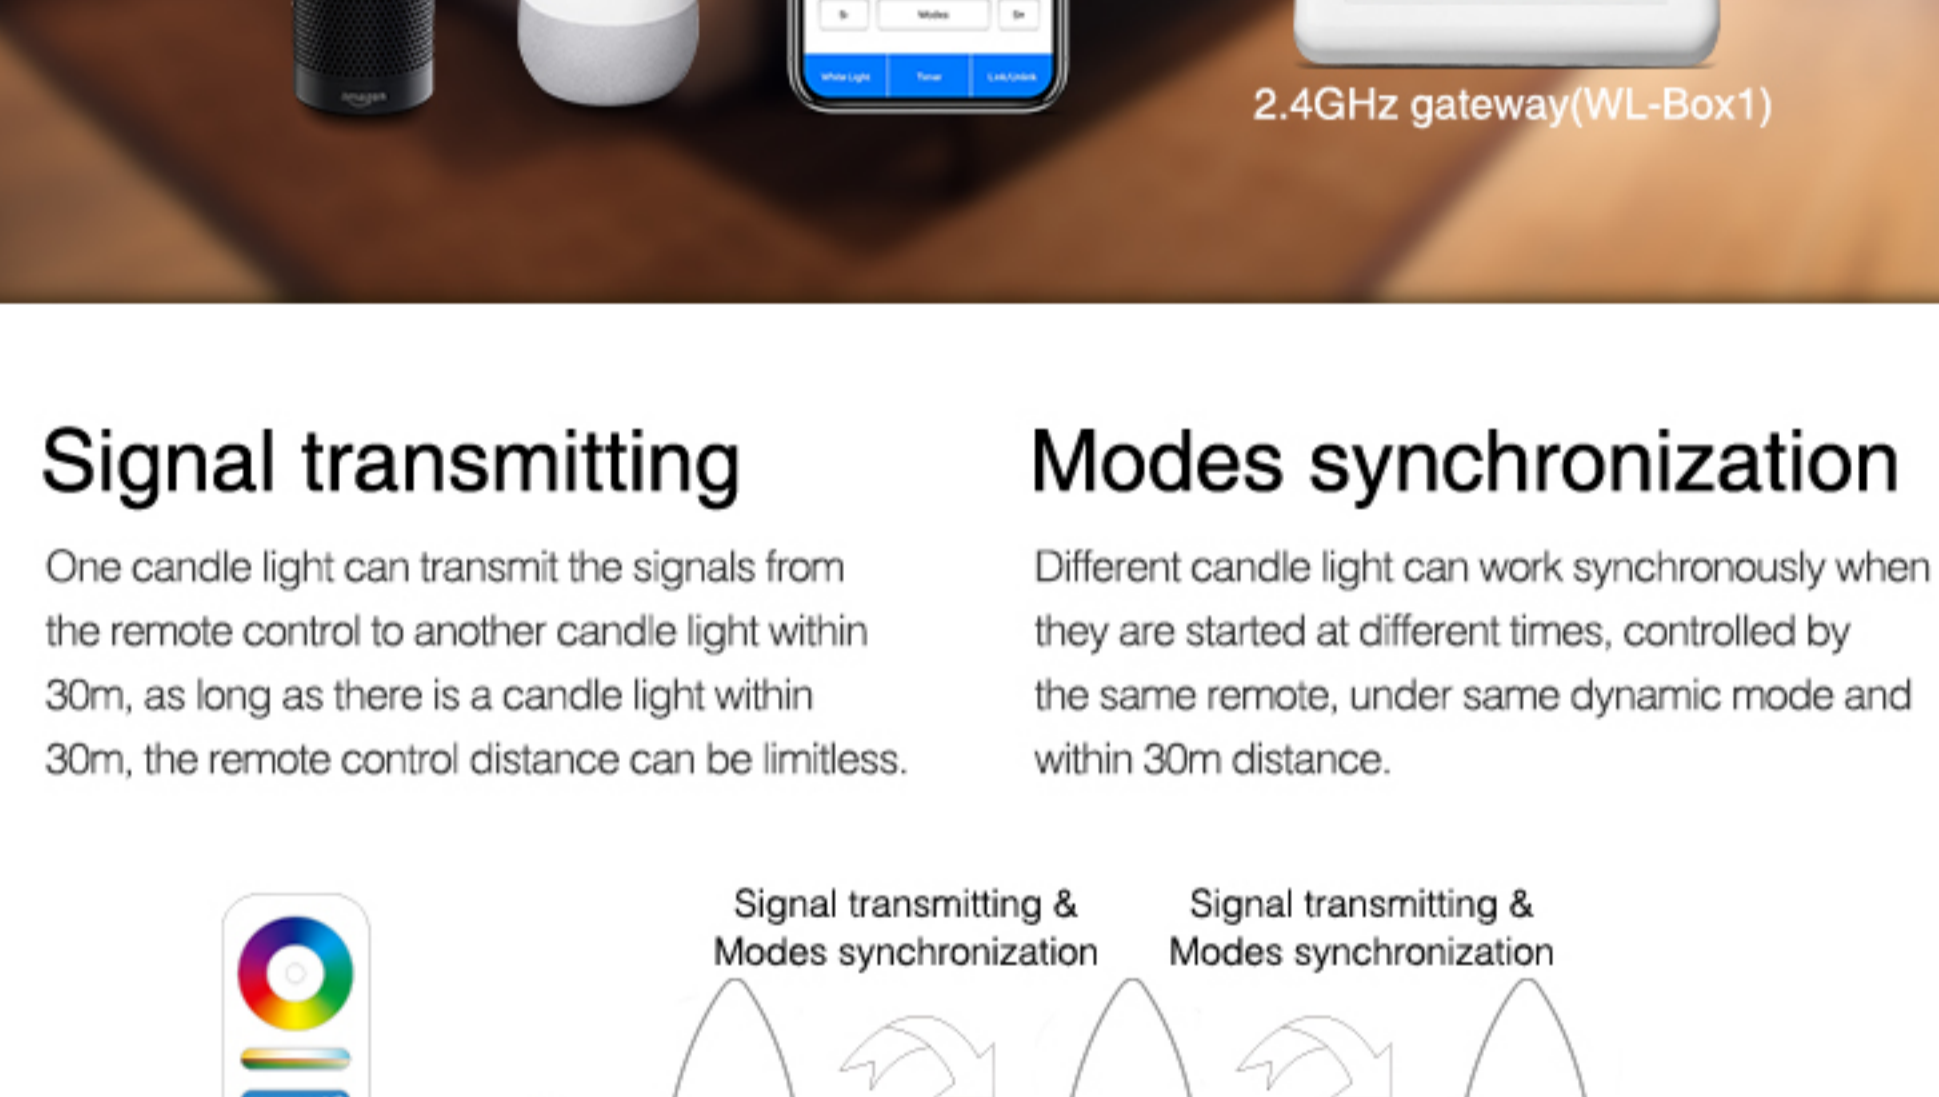

### Brightness dimming

Touch the brightness slider to dim the light with soft light and no flicker.

\* Remote controller purchased separately  
Compatible with

FUT089 FUT088 FUT092 FUT096 B8 B4/T4 B3/T3 B0 WL-Box1

### Support Smart phone APP control and third party voice control

It need 2.4GHz gateway for smart phone control or third party voice control

2.4GHz gateway(WL-Box1)