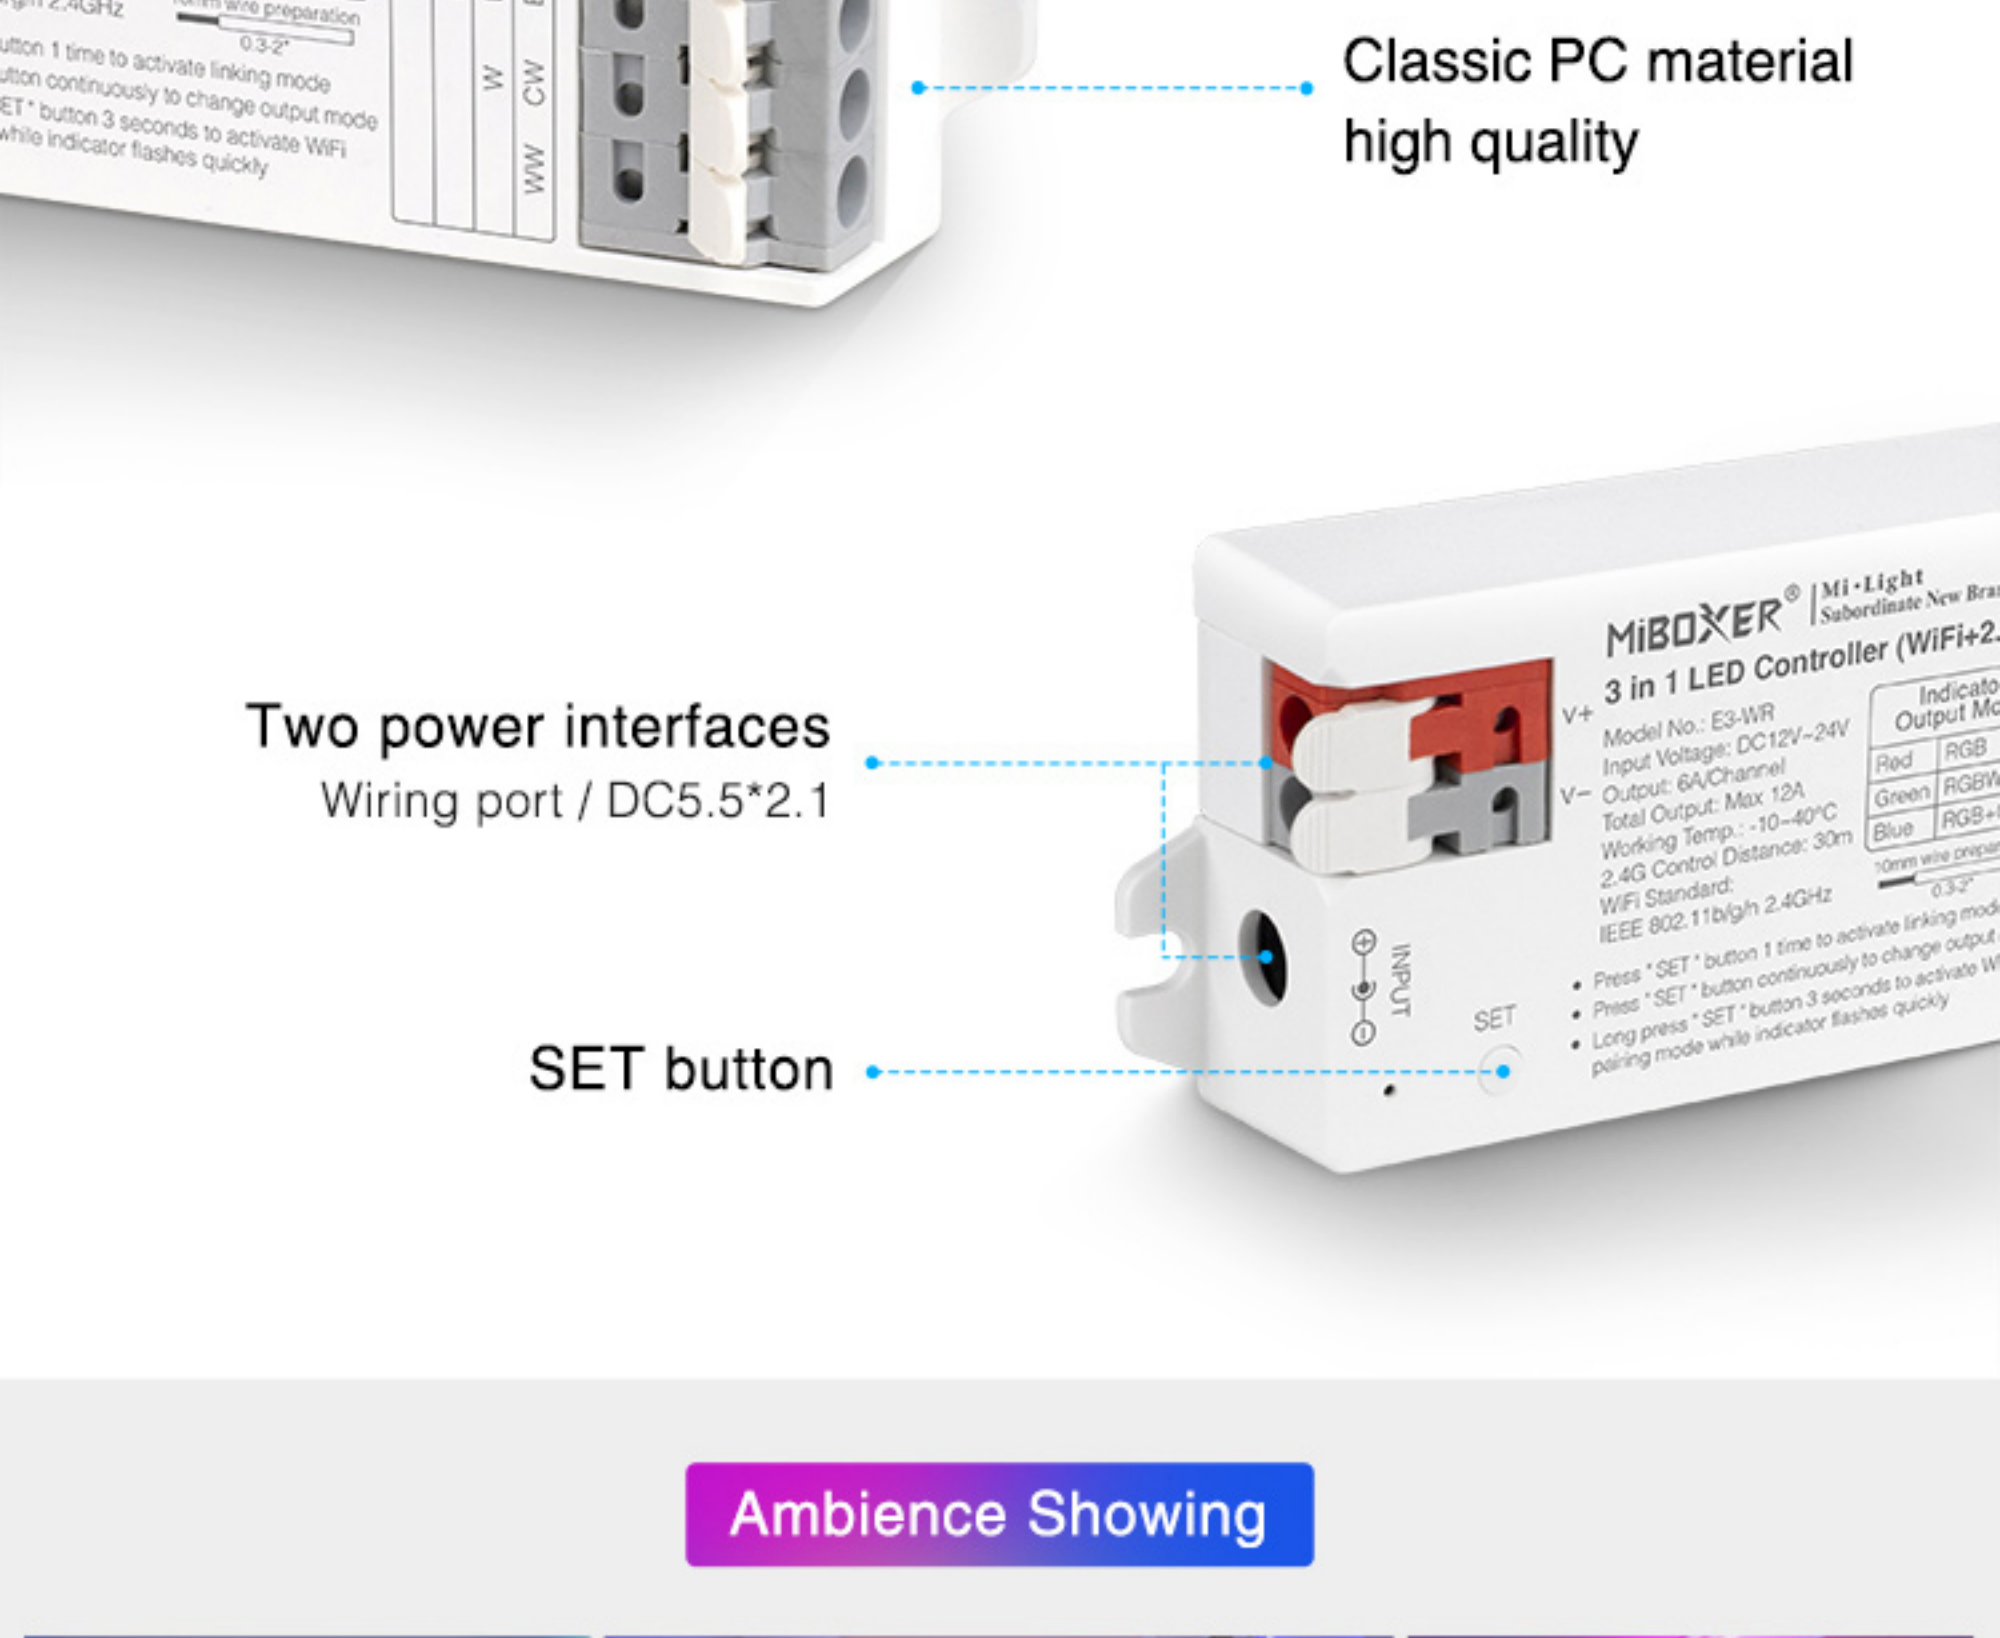

Model No.: E3-WR

Working Voltage: DC12V~24V

Output: 6A/Channel

Total Output: Max 12A

Working Temperature: -10~40°C

WiFi Standard: IEEE 802.11b/g/n 2.4GHz

2.4G RF Control Distance: 30m

Output Connection: Common anode

Need DMX512 LED transmitter, Only for RGB+CCT output mode

Signal transmitting

One LED controller can transmit the signals from the remote control to another LED controller within 30m, as long as there is a LED controller within 30m, the remote control distance can be limitless.

Modes synchronization

Different LED controllers can work synchronously when they are started at different times, controlled by the same remote, under same dynamic mode and within 30m distance.

Ambience Showing