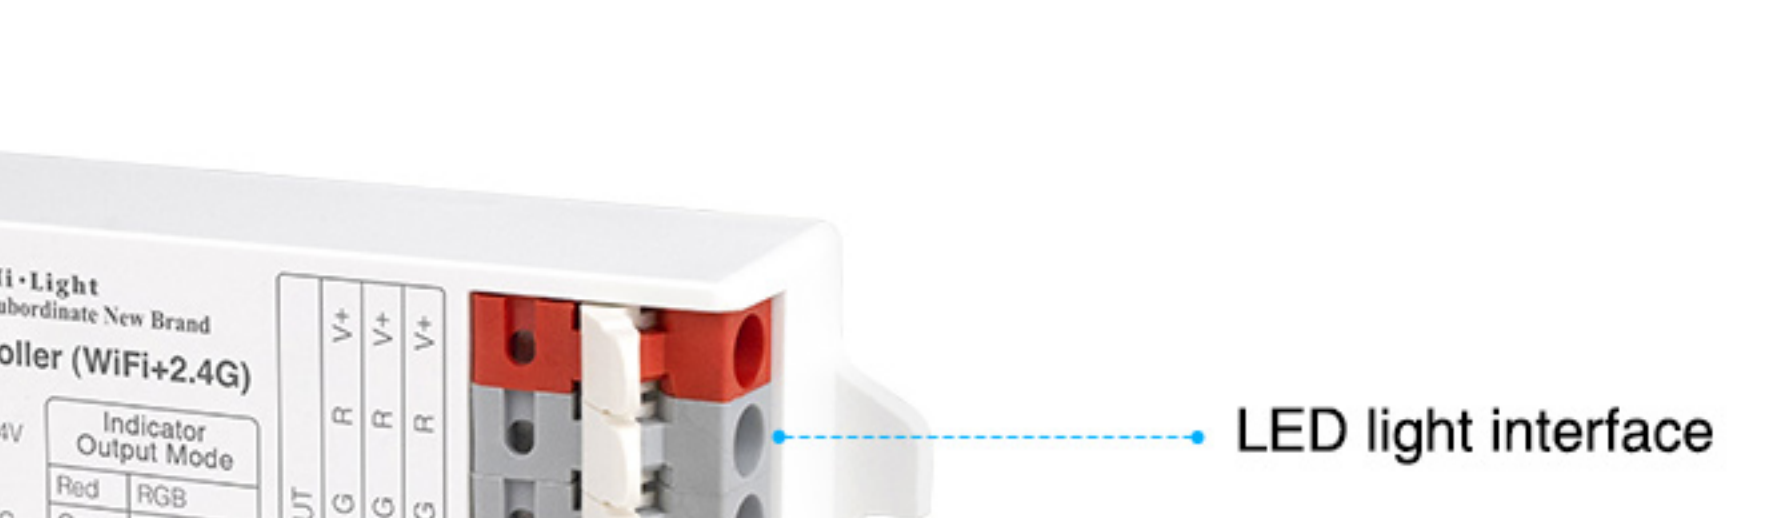

Need DMX512 LED transmitter, Only for RGB+CCT output mode

Signal transmitting

One LED controller can transmit the signals from the remote control to another LED controller within 30m, as long as there is a LED controller within 30m, the remote control distance can be limitless.

Modes synchronization

Different LED controllers can work synchronously when they are started at different times, controlled by the same remote, under same dynamic mode and within 30m distance.

Ambience Showing