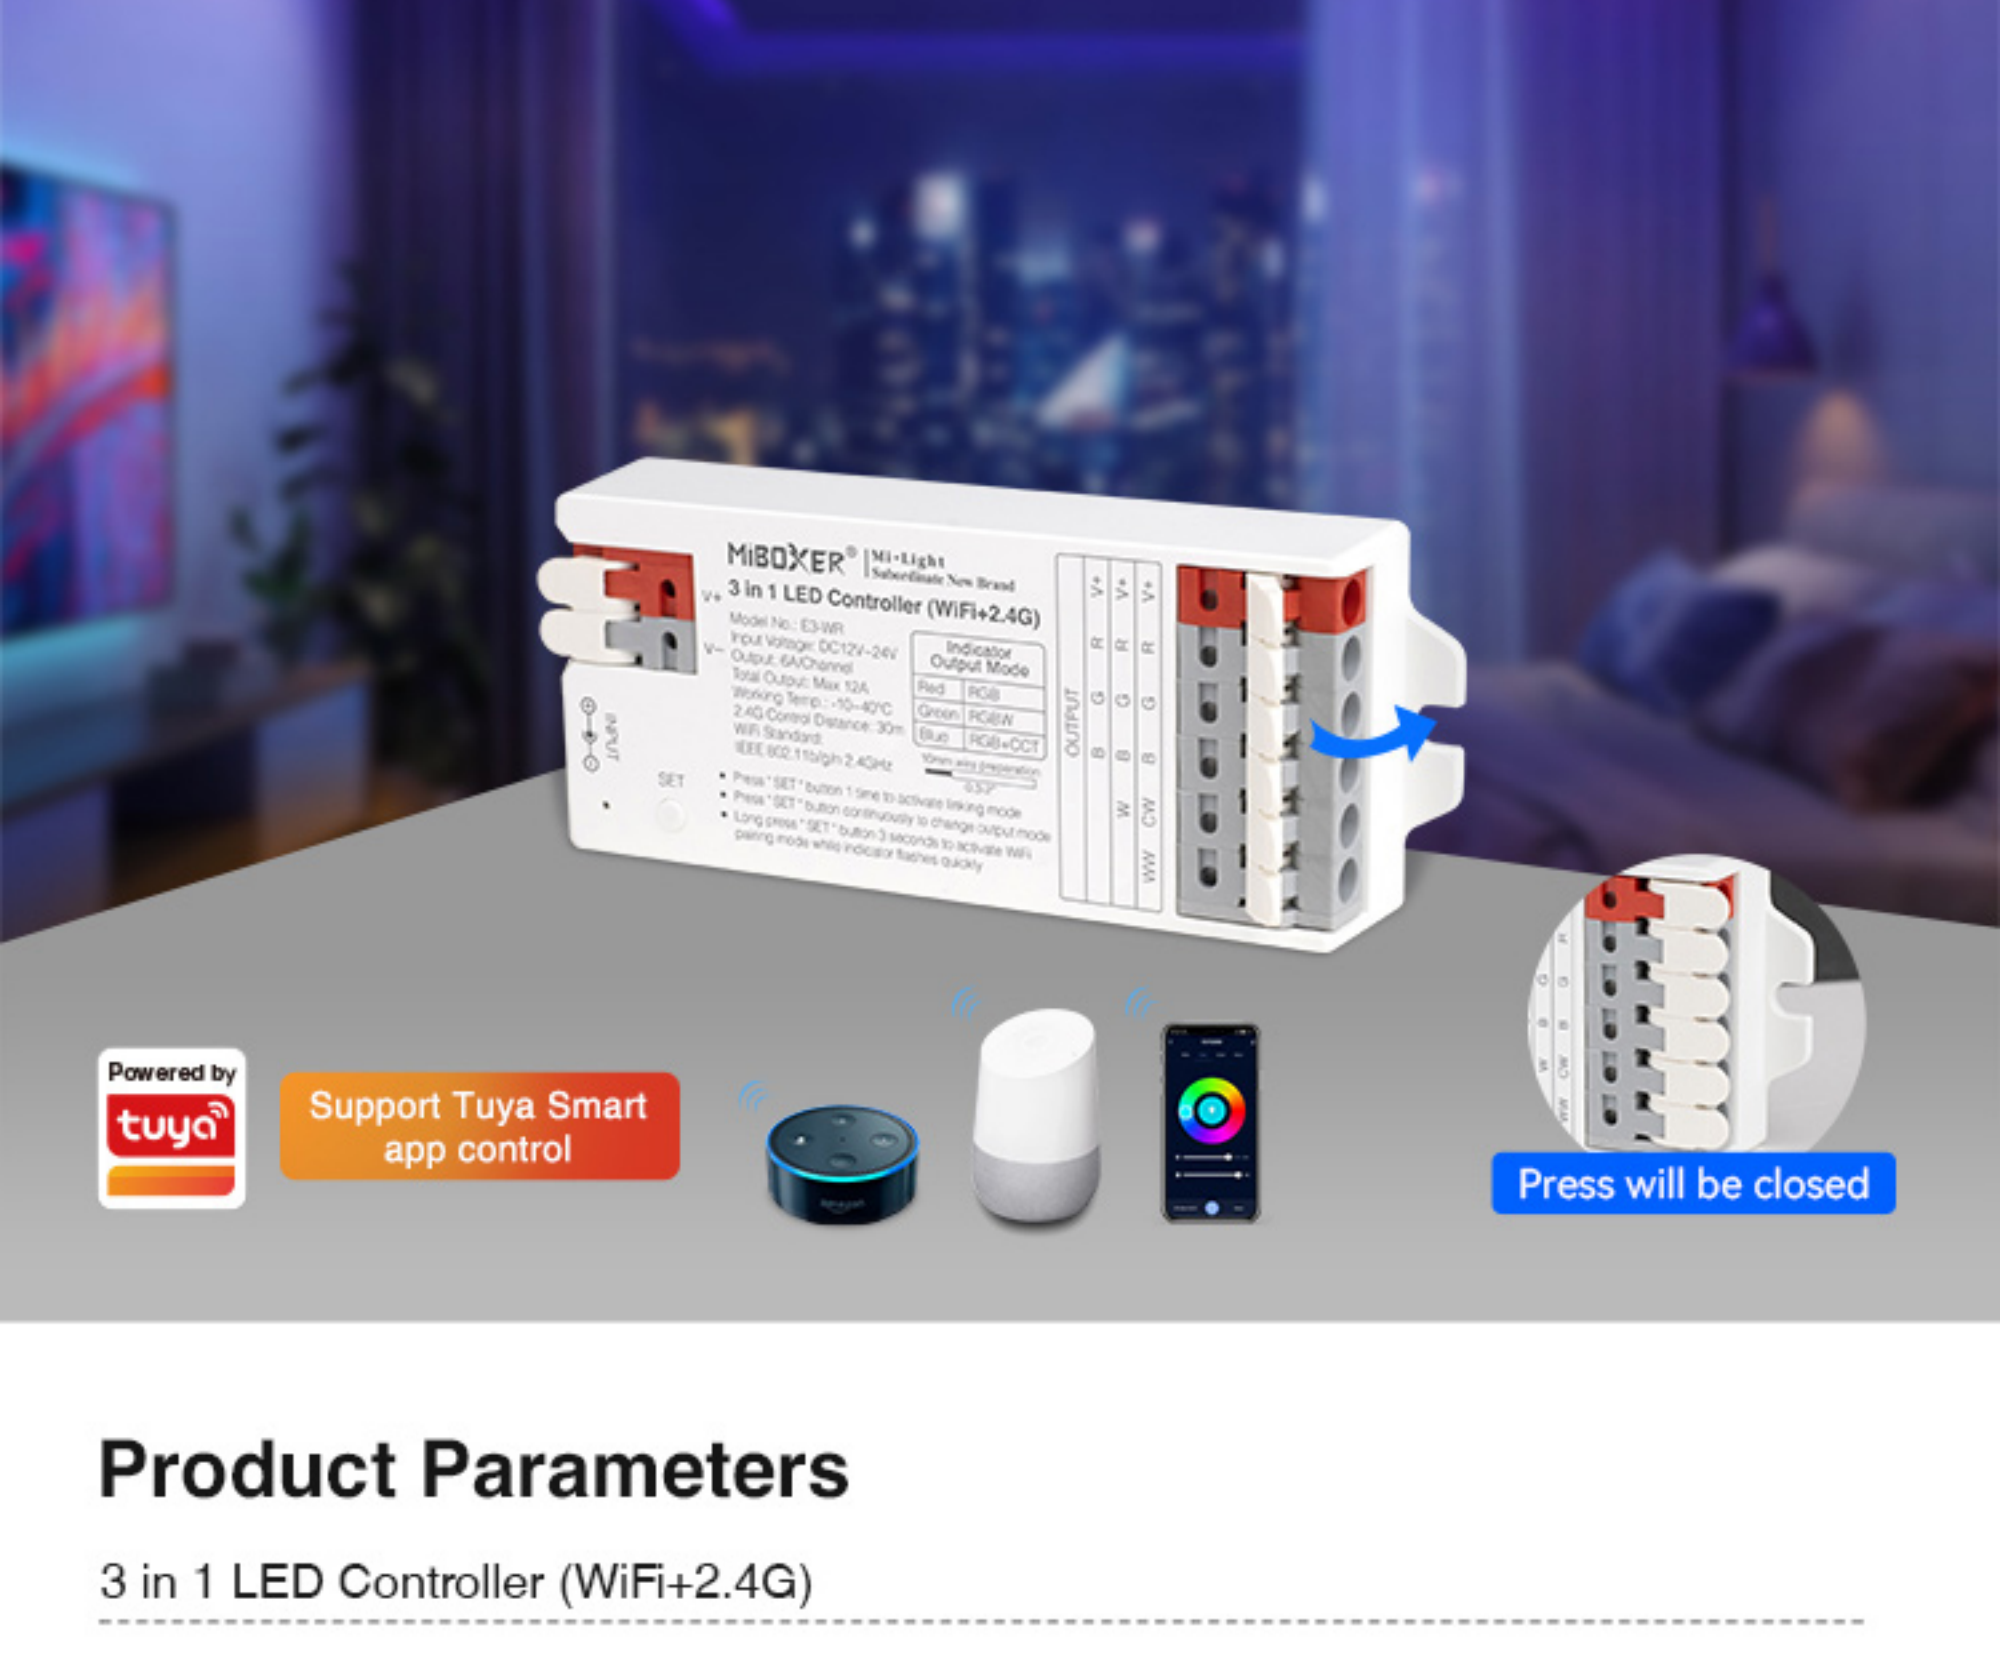

3 in 1 LED Controller(WiFi+2.4G)

Tool-free instant wiring | Tuya smart app control | Third party voice control

Support Tuya Smart app control

Press will be closed

Product Parameters

3 in 1 LED Controller (WiFi+2.4G)

Model No.: E3-WR

Working Voltage: DC12V~24V

Output: 6A/Channel

Total Output: Max 12A

Working Temperature: -10~40°C

WiFi Standard: IEEE 802.11b/g/n 2.4GHz

2.4G RF Control Distance: 30m

Output Connection: Common anode