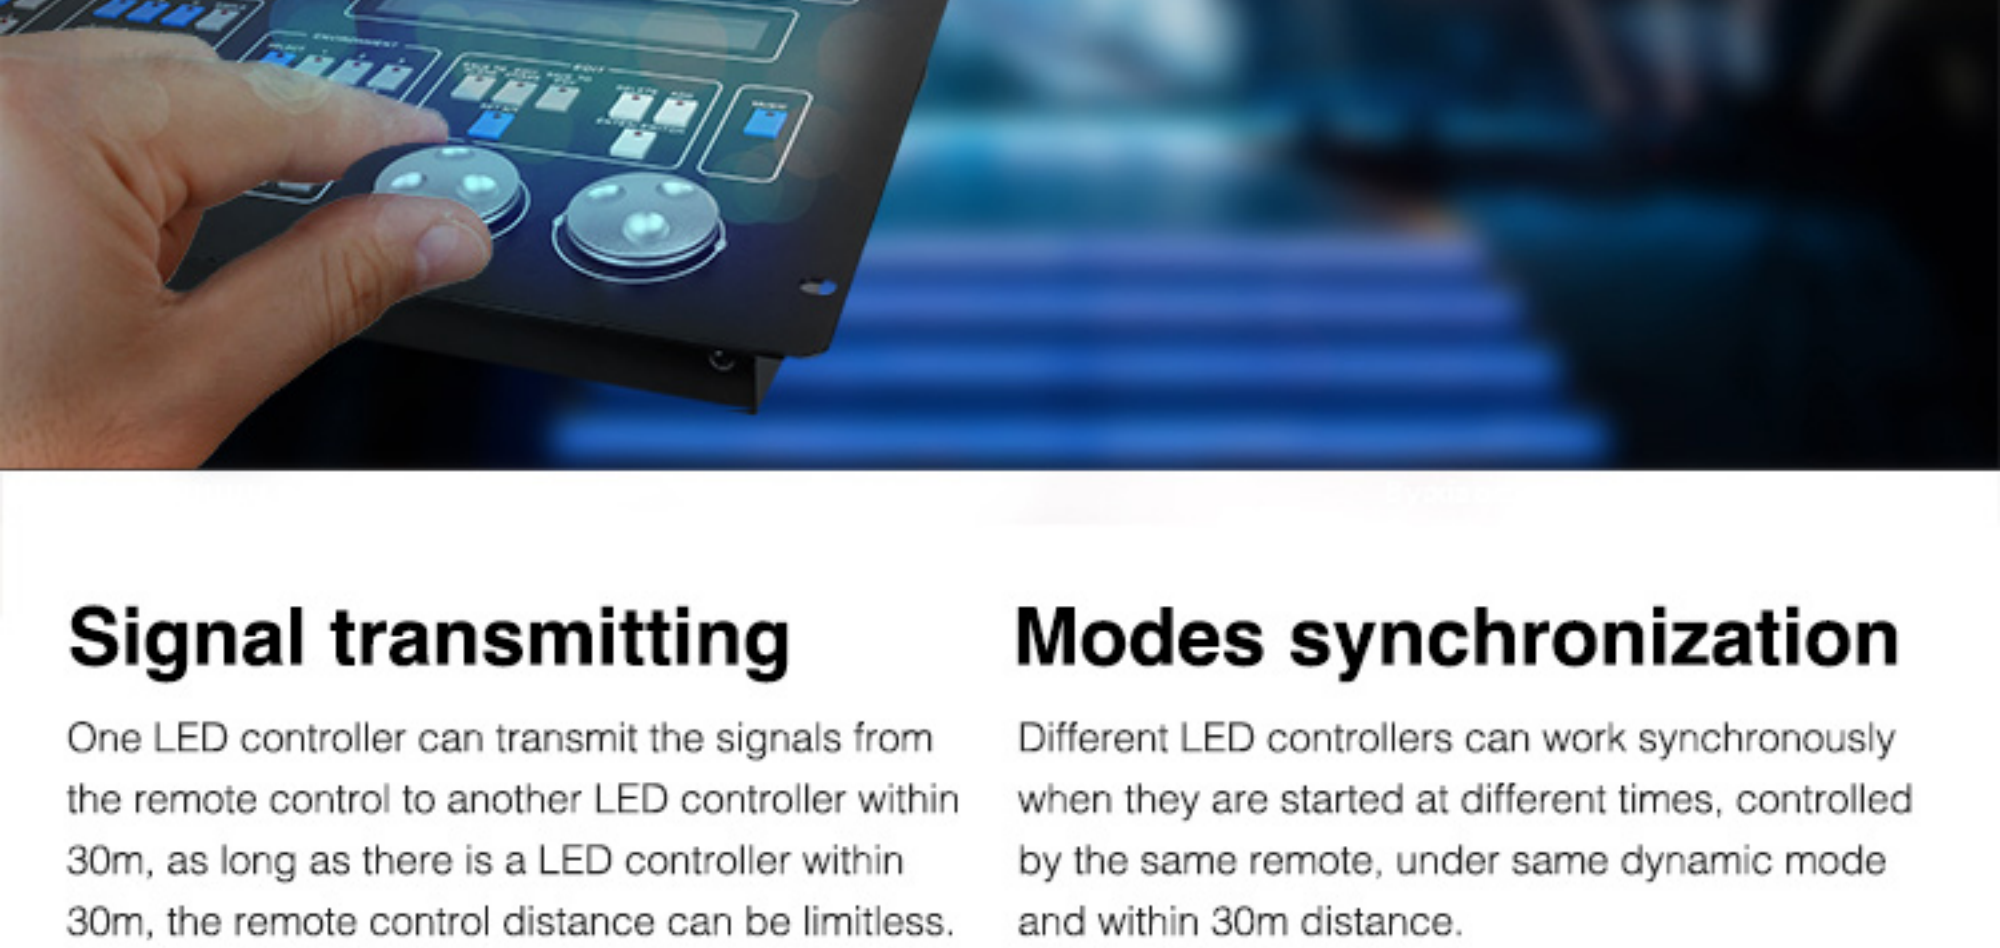

Support DMX512 Controllable

Need DMX512 LED transmitter, Only for RGB+CCT output mode