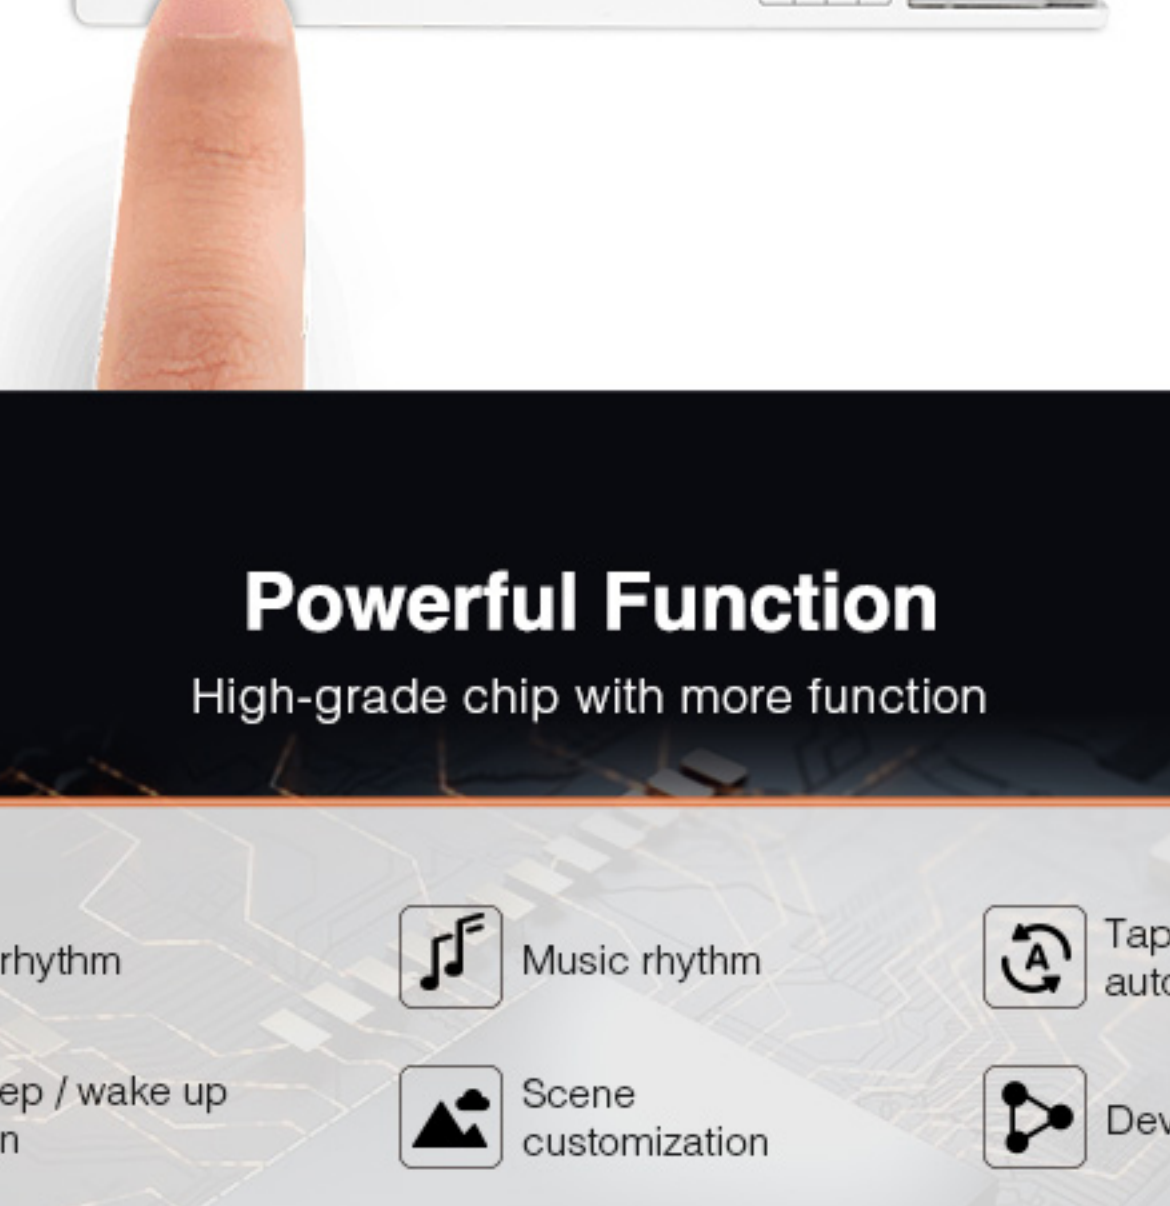

Frequency switched High(16KHz) / Low(250Hz)

Instant wiring! Tool-free

Effortless connection, saving you time and effort

Switching 3 output mode via one button

RGB \ RGBW \ RGB+CCT

Powerful Function

High-grade chip with more function

- Biorhythm
- Music rhythm
- Tap-to-Run & automation
- Sleep / wake up plan
- Scene customization
- Device sharing
- Do not disturb mode
- Cycle timing
- Random timing
- Dynamic mode sheet switching
- PWM high / low frequency switching

[Tuya Smart] app control

No need 2.4GHz gateway, directly control

Support third party voice control

which can directly control ON/OFF, brightness, colors, color temperature, etc. through voice

Support DMX512 Controllable