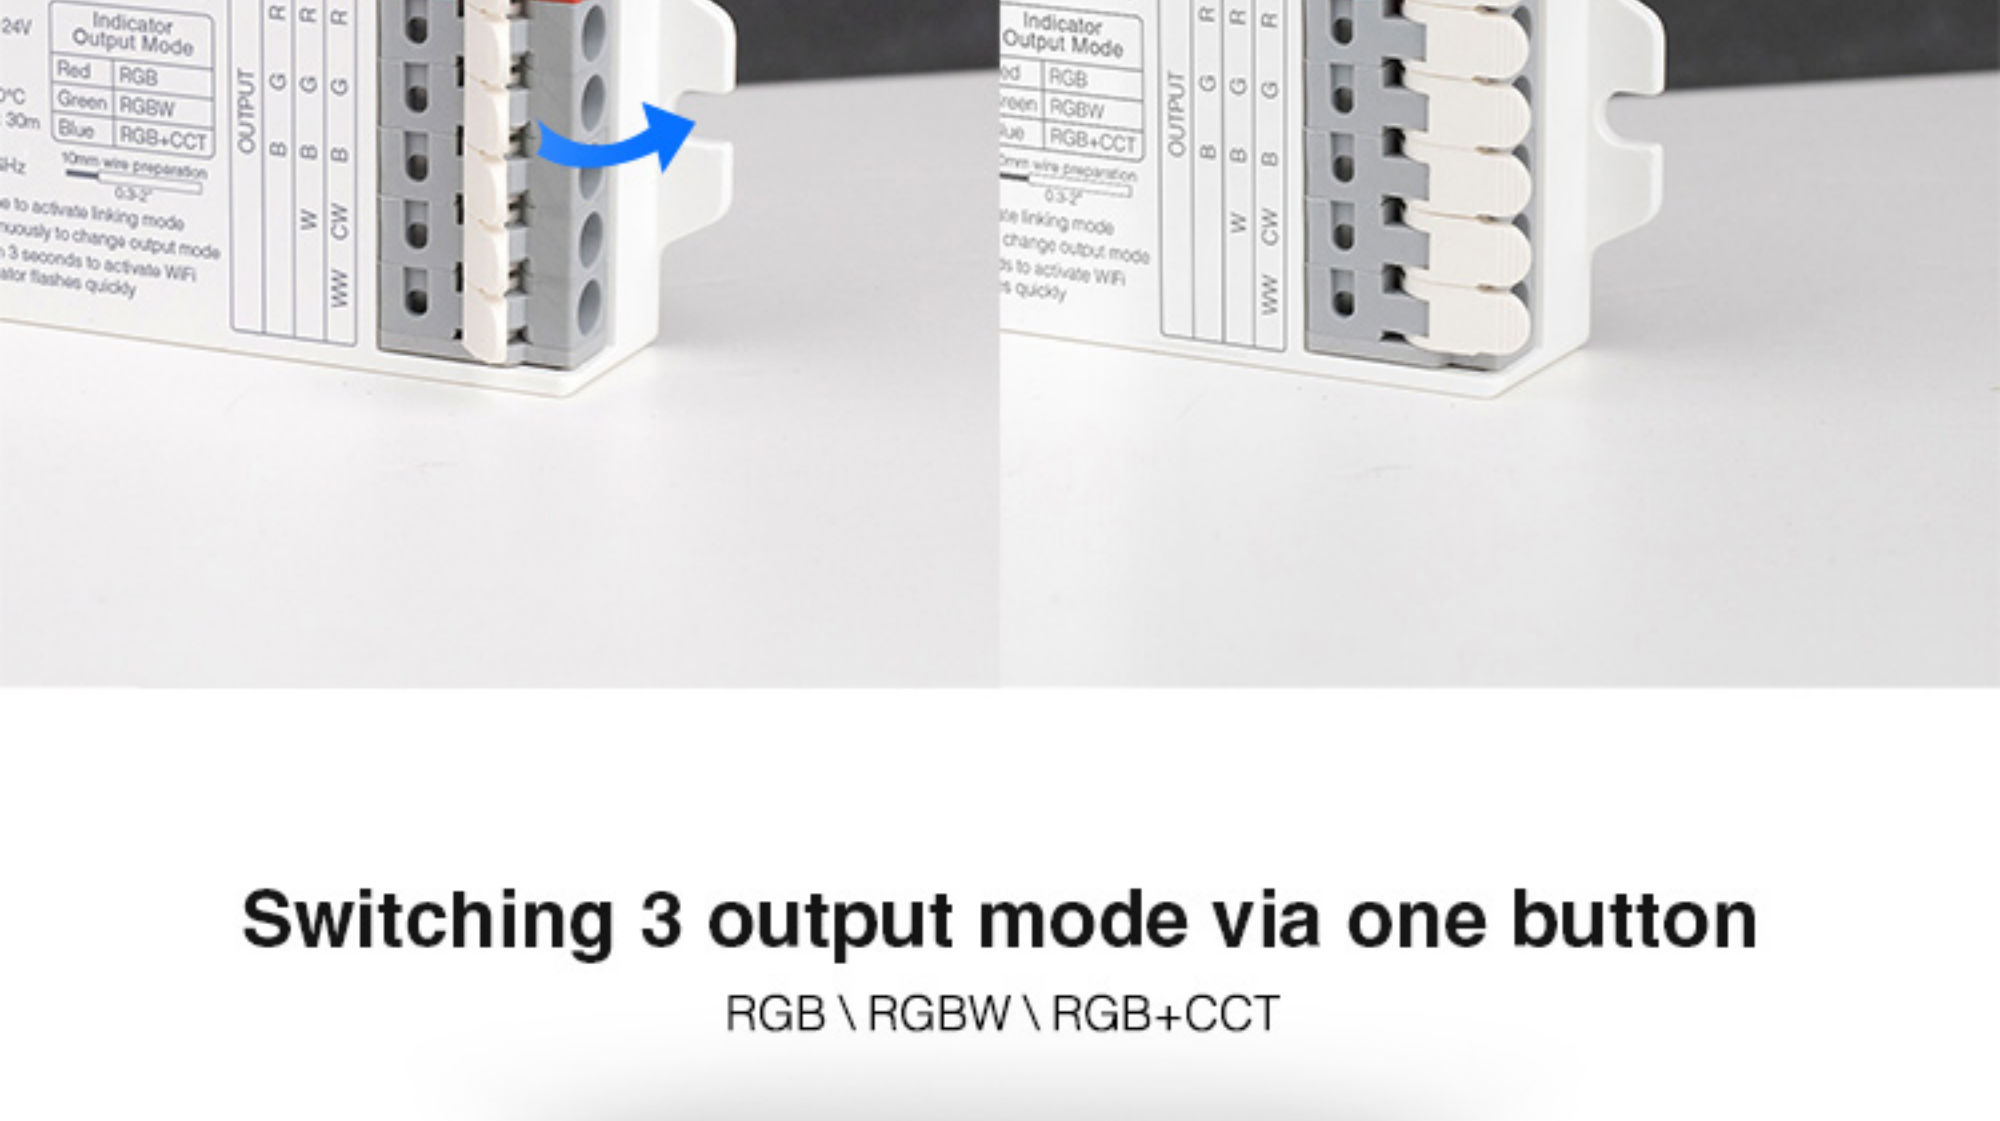

Instant wiring! Tool-free

Effortless connection, saving you time and effort