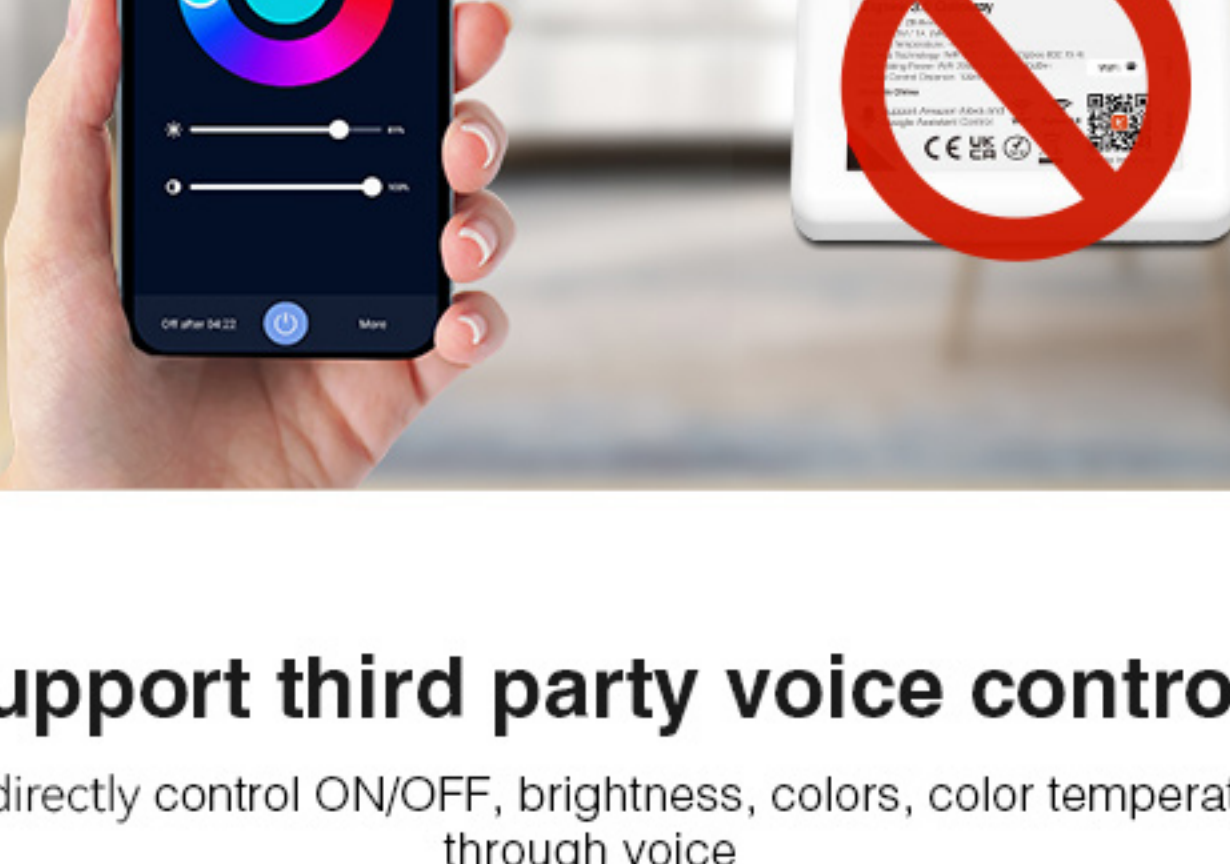

Frequency switched High(16KHz) / Low(250Hz)

Instant wiring! Tool-free

Effortless connection, saving you time and effort

Switching 3 output mode via one button

RGB \ RGBW \ RGB+CCT

Powerful Function

High-grade chip with more function

- Biorhythm
- Music rhythm
- Tap-to-Run & automation
- Sleep / wake up plan
- Scene customization
- Device sharing
- Do not disturb mode
- Cycle timing
- Random timing
- Dynamic mode sheet switching
- PWM high / low frequency switching

[Tuya Smart] app control

No need 2.4GHz gateway, directly control

Support third party voice control

which can directly control ON/OFF, brightness, colors, color temperature, etc. through voice

Support DMX512 Controllable