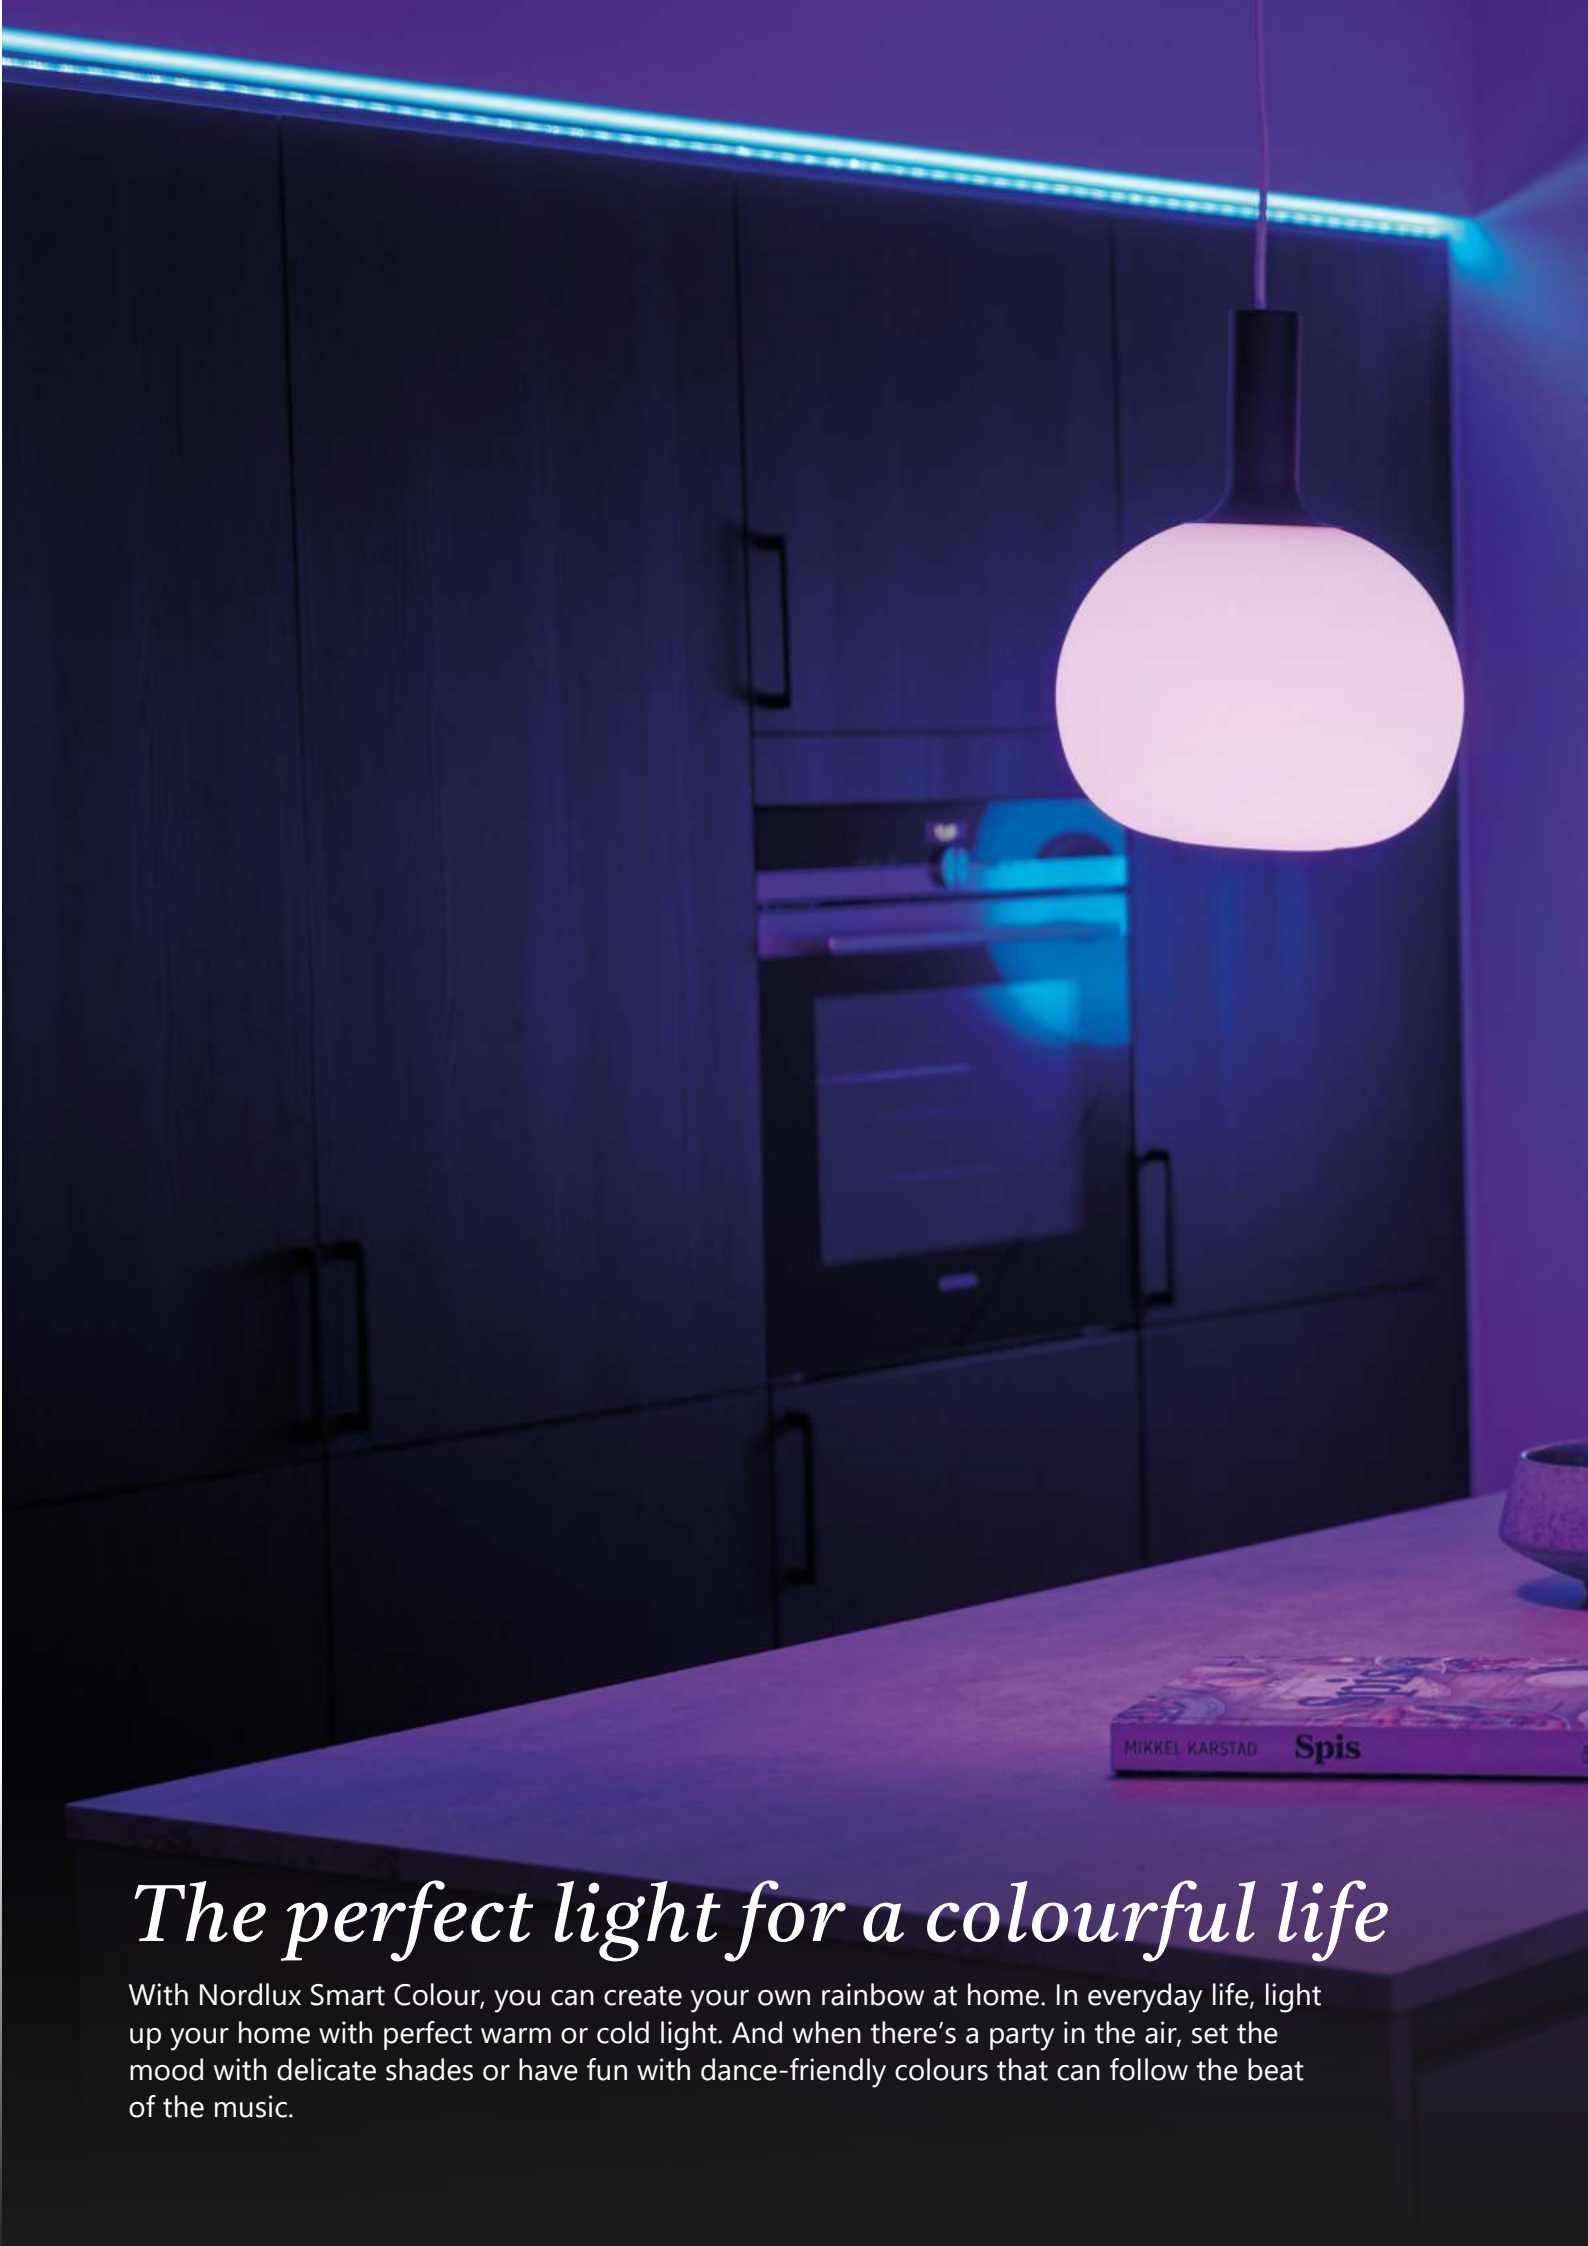

WATCH VIDEO

FULL INFO

Oja Smart

Oja Smart is a universal ultra-flat ceiling light with an elegant backlight effect. Create the perfect ambience for your home by dimming the light and setting the colour temperature from cold to warm white with the Nordlux Smart app or the Nordlux Smart remote.

- **Adjust brightness and warmth of light with app or remote control**
- **Ultra-slim design**
- **5-year LED guarantee**

The perfect light for a colourful life

With Nordlux Smart Colour, you can create your own rainbow at home. In everyday life, light up your home with perfect warm or cold light. And when there's a party in the air, set the mood with delicate shades or have fun with dance-friendly colours that can follow the beat of the music.