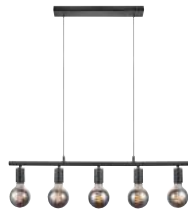

Paco 5-Spot | Black
2213273003