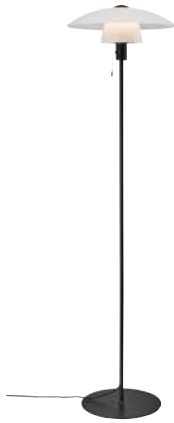

Verona | Black
2010884001