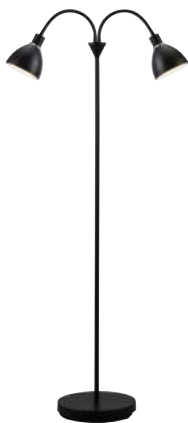

Ray 2-Spot | Black
72224003

Ray 2-Spot | Chrome
72224033

Ray Double | Black
63224003

Ray Double | Chrome
63224033

Ray Single | Black
63214003

Ray Single | Chrome
63214033

Theo | Black
2112654003

Floor lamps