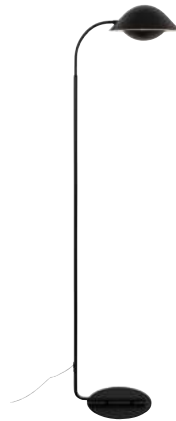

Freya | Black
2213124003