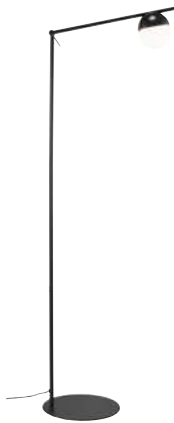

Floor lamps

Alton 27,5 | Brass
2010514001

Alton 27,5 | Black
2010514047

Arild | Black
2312324003

Bretagne | White
2213494001

Bretagne | Grey
2213494010

Cera | Brass
2010244035

Clyde | Black
2010844003