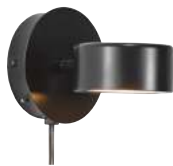

Belir | Dusty green
2312201023

Bretagne | White
2213471001

Bretagne | Grey
2213471010

Bruna Bear | Brown
2312951018

Chicago | Brushed steel
2113221032

Chisell | Brass
2312111035

Clyde | Black
2010821003

Cody | White
2112001001