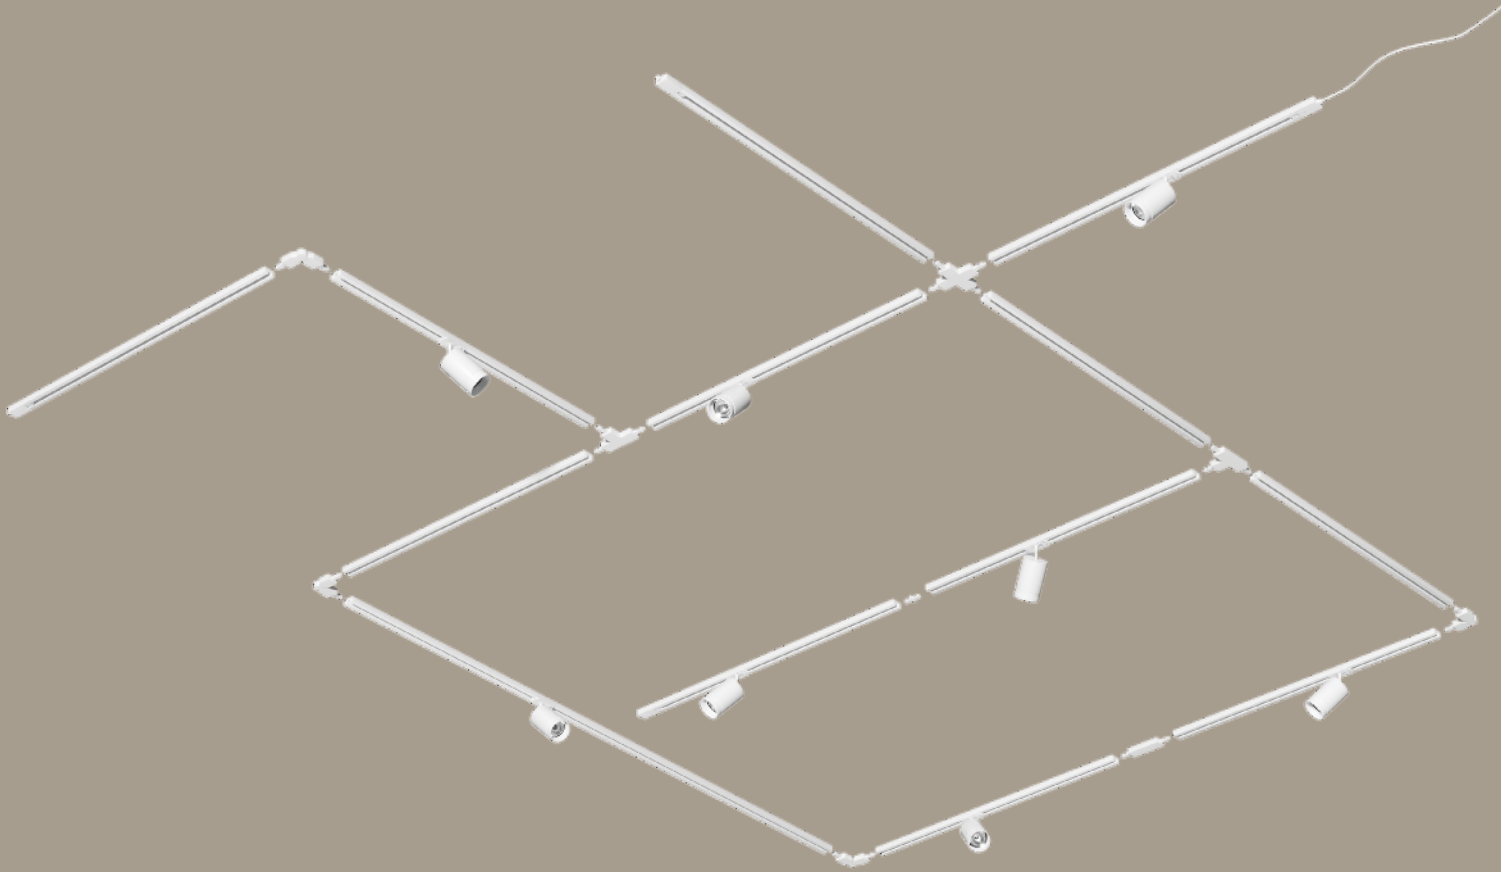

- **Cool design**
- **Hidden tilt hinge**
- **Directional light**
- **Replaceable bulb (not included)**

FULL INFO

NEW 2024

Sabonis

Sabonis is a surface mounted downlight with a hidden tilt hinge that makes it easy to angle the light in the direction you prefer.

- **Hidden tilt hinge**
- **Directional light**
- **Replaceable bulb (not included)**

FULL INFO

NEW SIZE 2024

Standard

Standard Maxi is a classic ceiling light in a timeless design. With its opal white glass shade, the lamp provides lovely, soft and warm light that makes it suitable for many different rooms. Use it in the bathroom, in the hallway, or in the children's room.

- **Minimalist and classic design**
- **Replaceable bulb (not included)**

Link Rondie Spot 2110639901

Link Your Lights

The Nordlux Link System provides endless options to link and connect your lights seamlessly using Link tracks, plugs and adaptors. With our wide selection of beautiful Link spots and pendants, creating your desired lighting setup has never been easier.

Choose the desired shape and size of your link track. Then simply click the spotlight or pendant into the track wherever you want it. Enjoy flexibility as you effortlessly move and expand your lighting setup along the tracks.