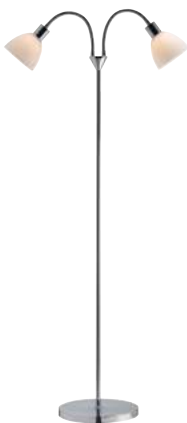

Ray 2-Spot | Black
72224003

Ray 2-Spot | Chrome
72224033

Ray Double | Black
63224003

Ray Double | Chrome
63224033

Ray Single | Black
63214003

Ray Single | Chrome
63214033

Theo | Black
2112654003

Floor lamps