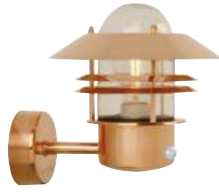

Blokhus Up Sensor | Black
25031003

Blokhus Up Sensor | Copper
25031030

Blokhus Up Sensor | Galvanized
25031031

Canto 2 | White
49701001

Canto 2 | Grey
49701010

Canto 2 | Galvanized
49701031

Canto 2 | Stainless steel
49701034