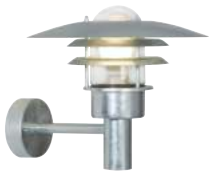

Lønstrup 32 | Galvanized
71411031