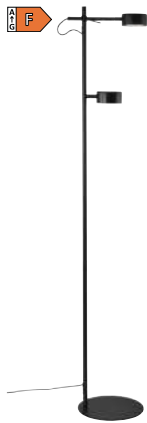

Floor lamps

Alton 27,5 | Brass
2010514001

Alton 27,5 | Black
2010514047

Arild | Black
2312324003

Bretagne | White
2213494001

Bretagne | Grey
2213494010

Cera | Brass
2010244035

Clyde | Black
2010844003