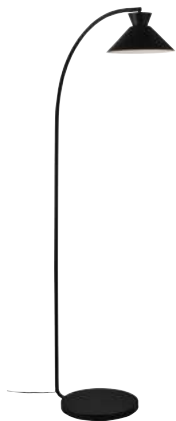

Dial | Black
2213394003