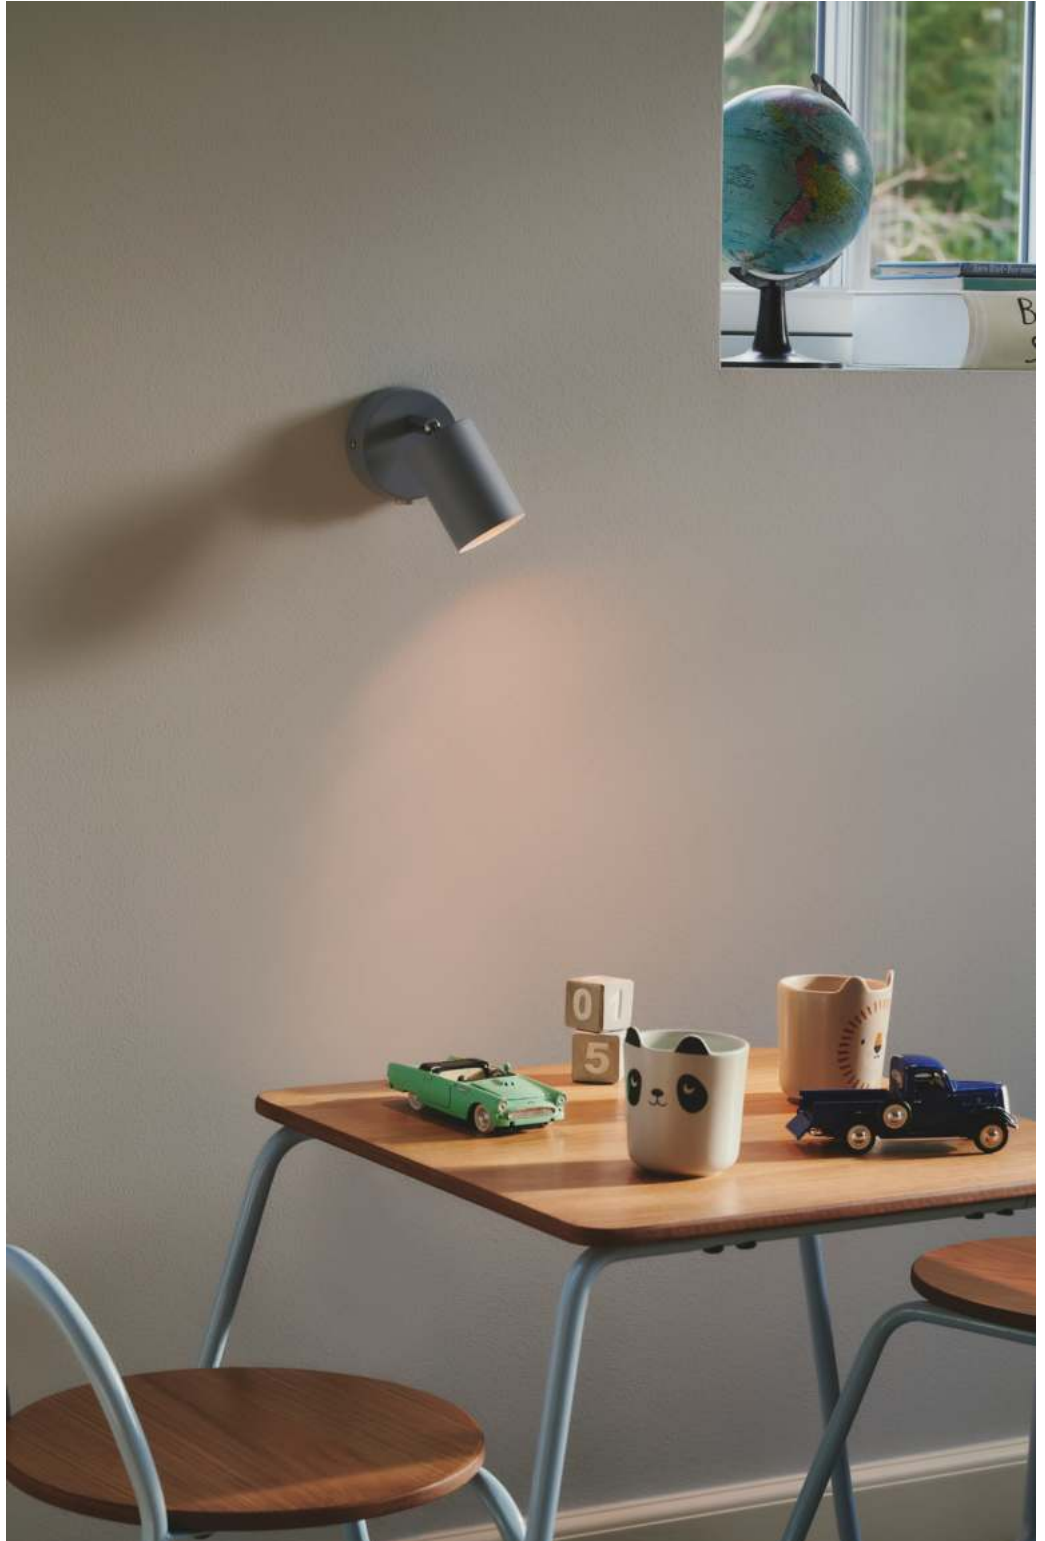

FULL INFO

Explore Wall 2113251006