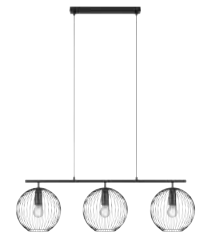

Beroni | Black
2213293003