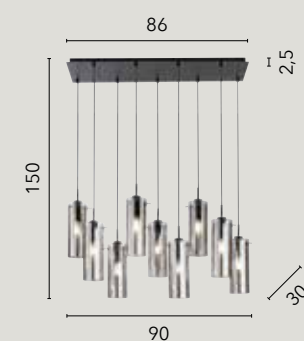

I-MAGIC-S9-ORO 8031414889372	I-MAGIC-SQ3-NER 8031414889303	I-MAGIC-S6-NER 8031414889341	I-MAGIC-S3-NER 8031414889327
	I-MAGIC-S9-NER 8031414889365 9xE27	I-MAGIC-SQ3-ORO 8031414889310 3xE27	I-MAGIC-S6-ORO 8031414889358 6xE27	I-MAGIC-S3-ORO 8031414889334 3xE27