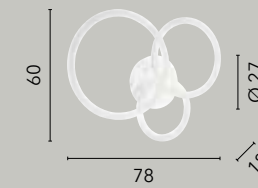

LED 50W  
6640 lm  
3000K ◐

**LED-BRYANT-S1**  
8031414877164

LED 45W  
5800 lm  
4000K ◯

**LED-BRYANT-S1C**  
8031414877690

LED 45W  
5800 lm  
3000K ◐

**LED-BRYANT-PL3**  
8031414877157

LED 86W  
11750 lm  
4000K ◯