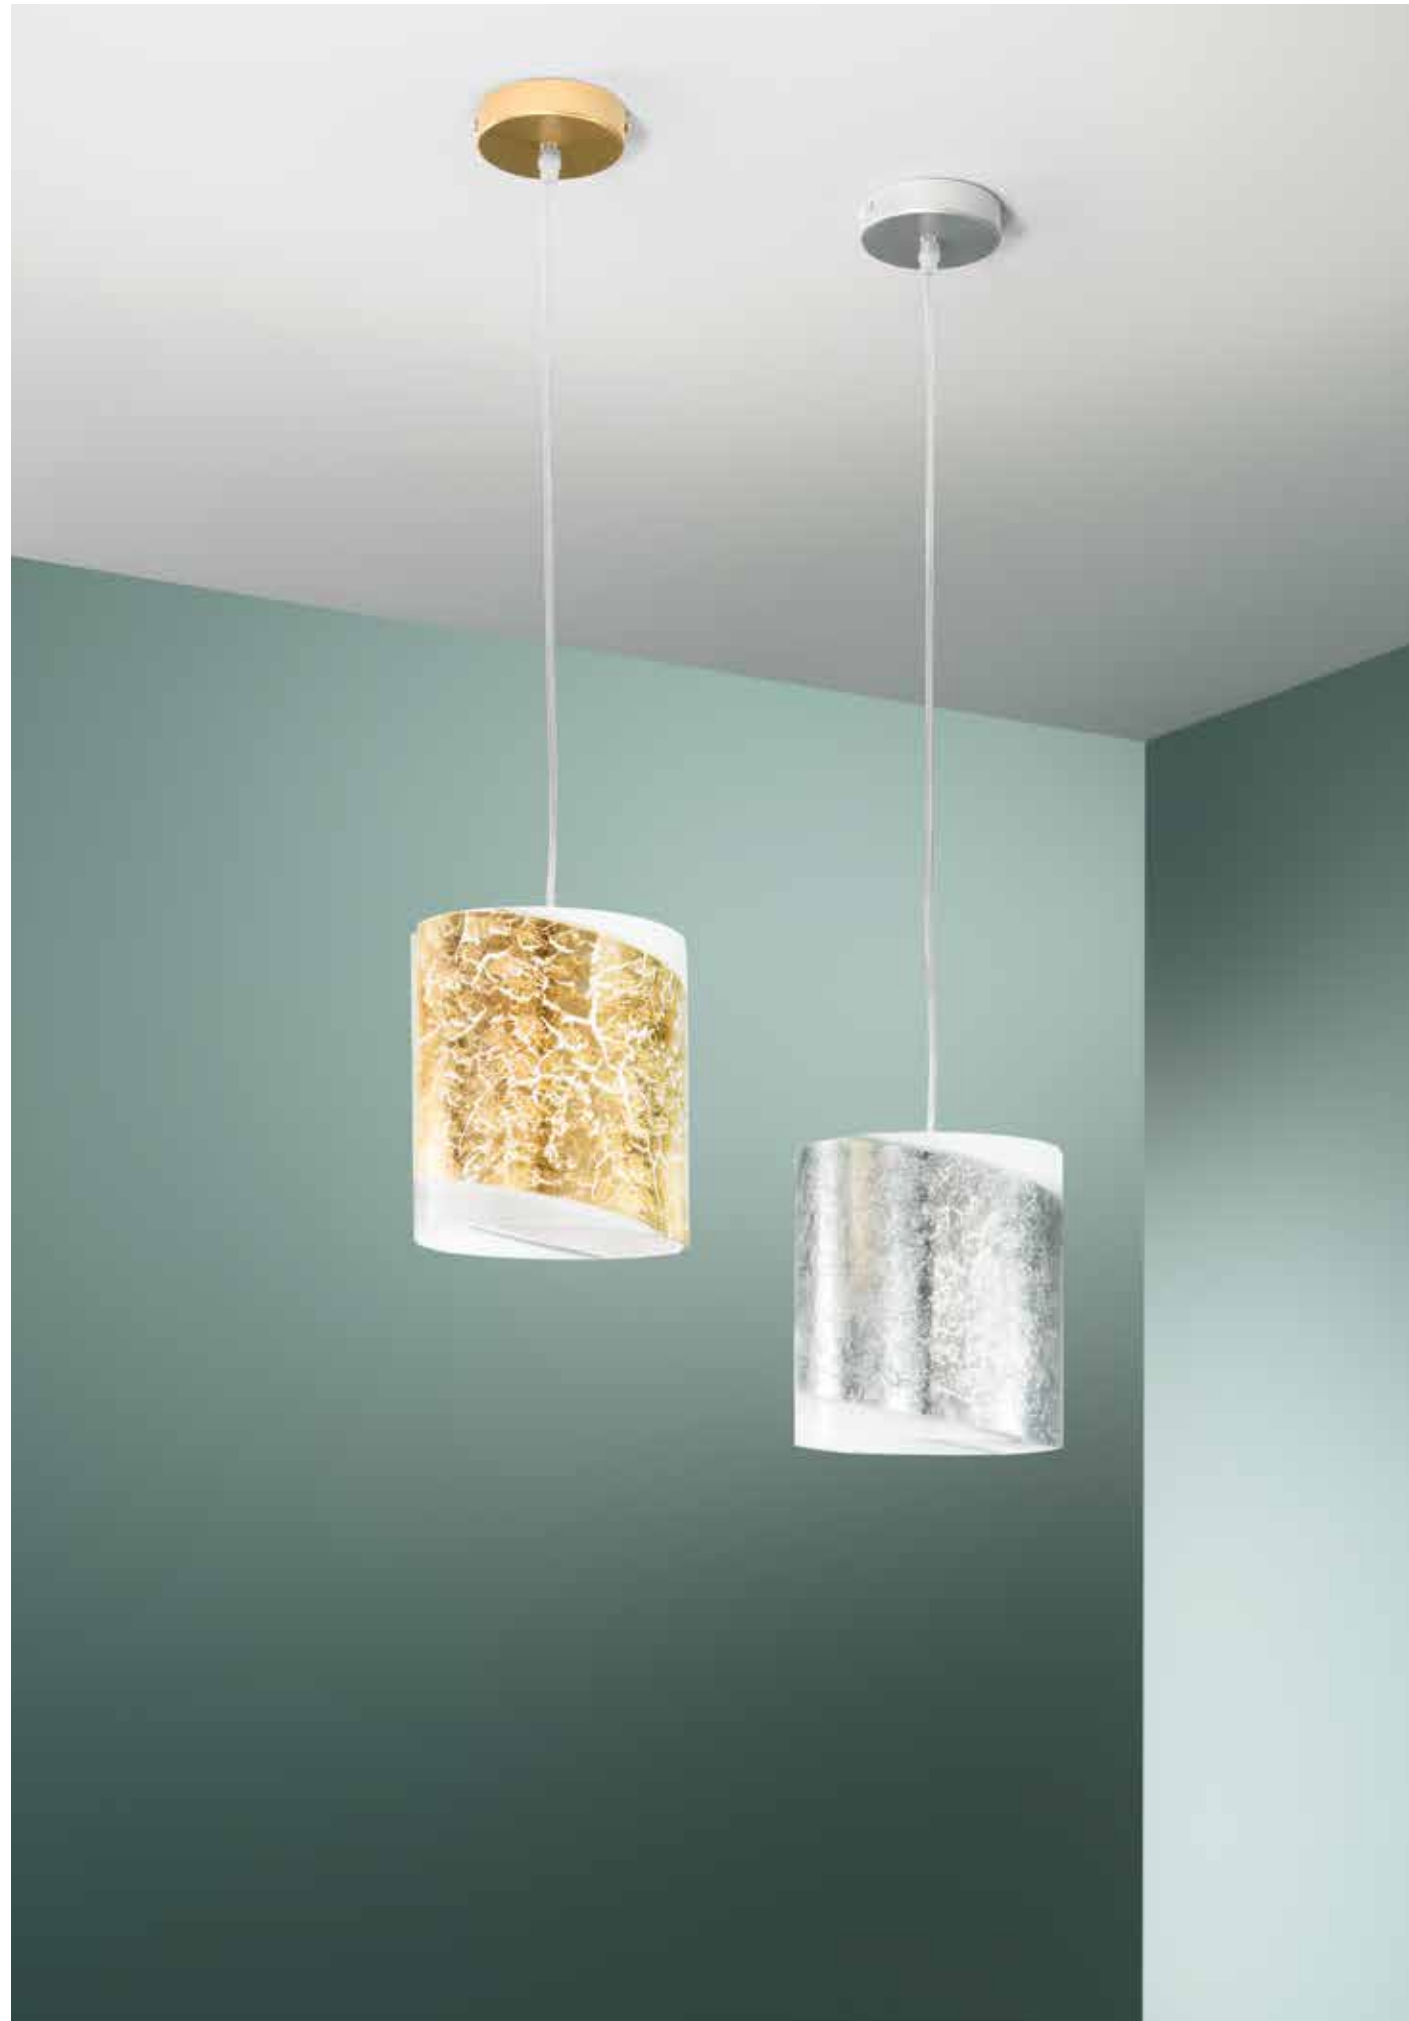

I-PARIS/S4 SIL
8031440353564
4xE27

I-PARIS/S1 SIL
8031440353588
1xE27

I-PARIS/4040 SIL
8031440353526
3xE27

I-PARIS/3030 SIL
8031440353540
2xE27

I-PARIS/4525 SIL
8031440353625
4xE27

I-PARIS/3520 SIL
8031440353649
2xE27

I-PARIS/4512 SIL
8031440353601
2xE14