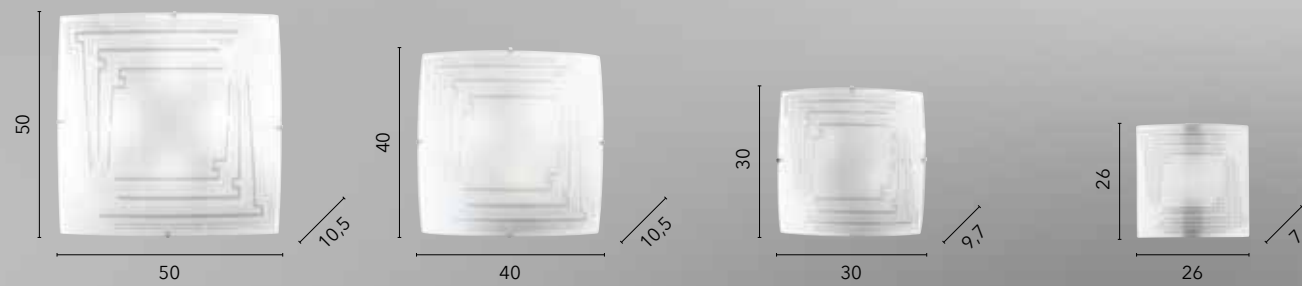

CONCEPT

/ Collezione realizzata in vetro curvato impreziosita da eleganti decori in granigliato.

/ Collection made of curved glass embellished with elegant granite decorations.

I-CONCEPT/PL50
8031440363815
4xE27

I-CONCEPT/PL40
8031440363822
2xE27

I-CONCEPT/PL30
8031440363846
3xE27

I-CONCEPT/AP26
8031440363839
1xE27