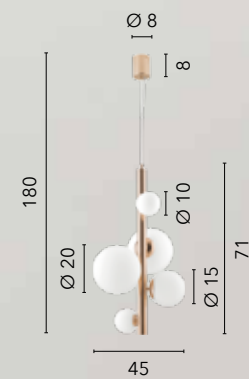

I-HERA-S5
8031414863228
5xG9 LED