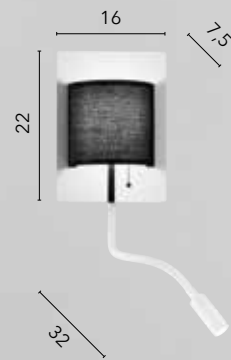

POP

/ Collezione applique in metallo con paralume in bianco o nero con flessibile luce a LED.

/ Wall lamp collection in metal with black or white lampshade with flexible LED light.

LED-POP-WB
8031440364164

LED-POP-BW
8031440364133

LED 6+3W
720 lm
4000K