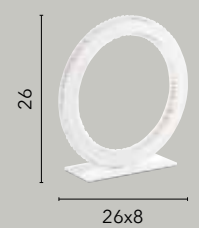

LED-BRYANT-L
8031414877201

LED 18W
2300 lm
4000K ◯

LED-BRYANT-LC
8031414877669

LED 18W
2300 lm
3000K ◐