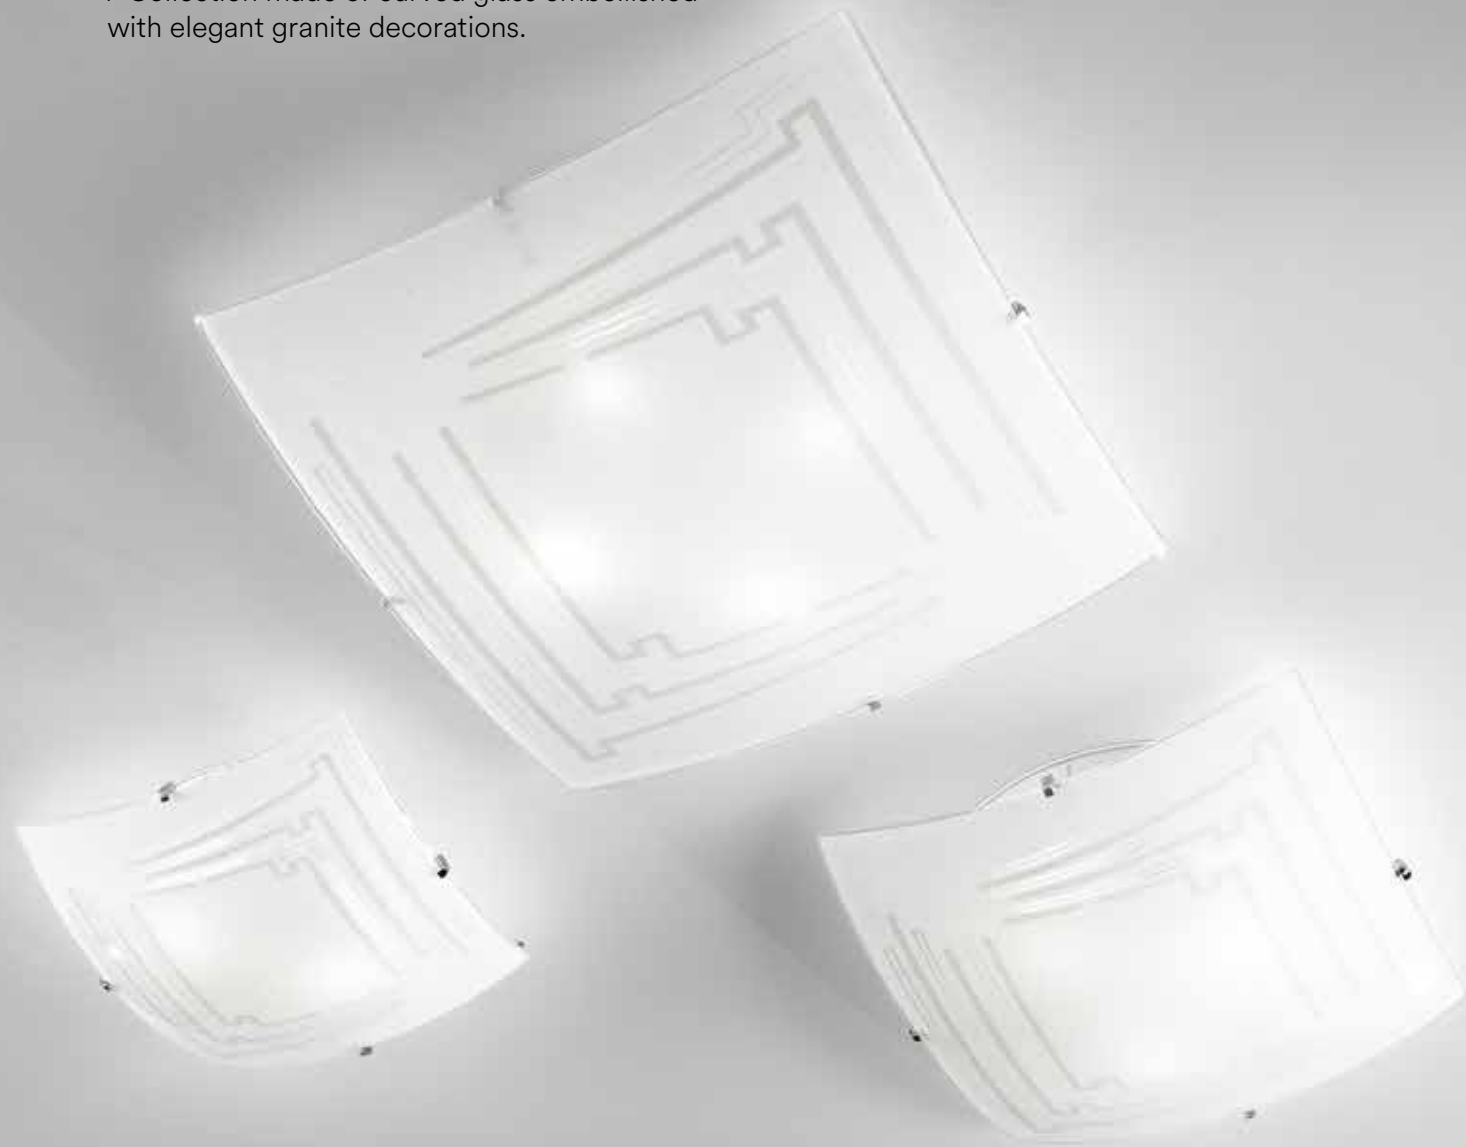

CONCEPT

/ Collezione realizzata in vetro curvato impreziosita da eleganti decori in granigliato.

/ Collection made of curved glass embellished with elegant granite decorations.

I-CONCEPT/PL50
8031440363815
4xE27

I-CONCEPT/PL40
8031440363822
2xE27

I-CONCEPT/PL30
8031440363846
3xE27

I-CONCEPT/AP26
8031440363839
1xE27