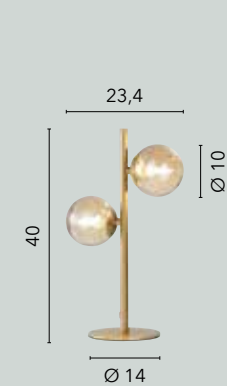

I-HONEY-S16
8031414891979
16xG9 LED
x2 attachment mounting

I-HONEY-L2-NER
8031414888658

I-HONEY-L2
8031414874705
2xG9 LED