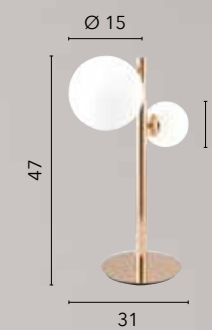

I-HERA-L2
8031414863259
2xG9 LED