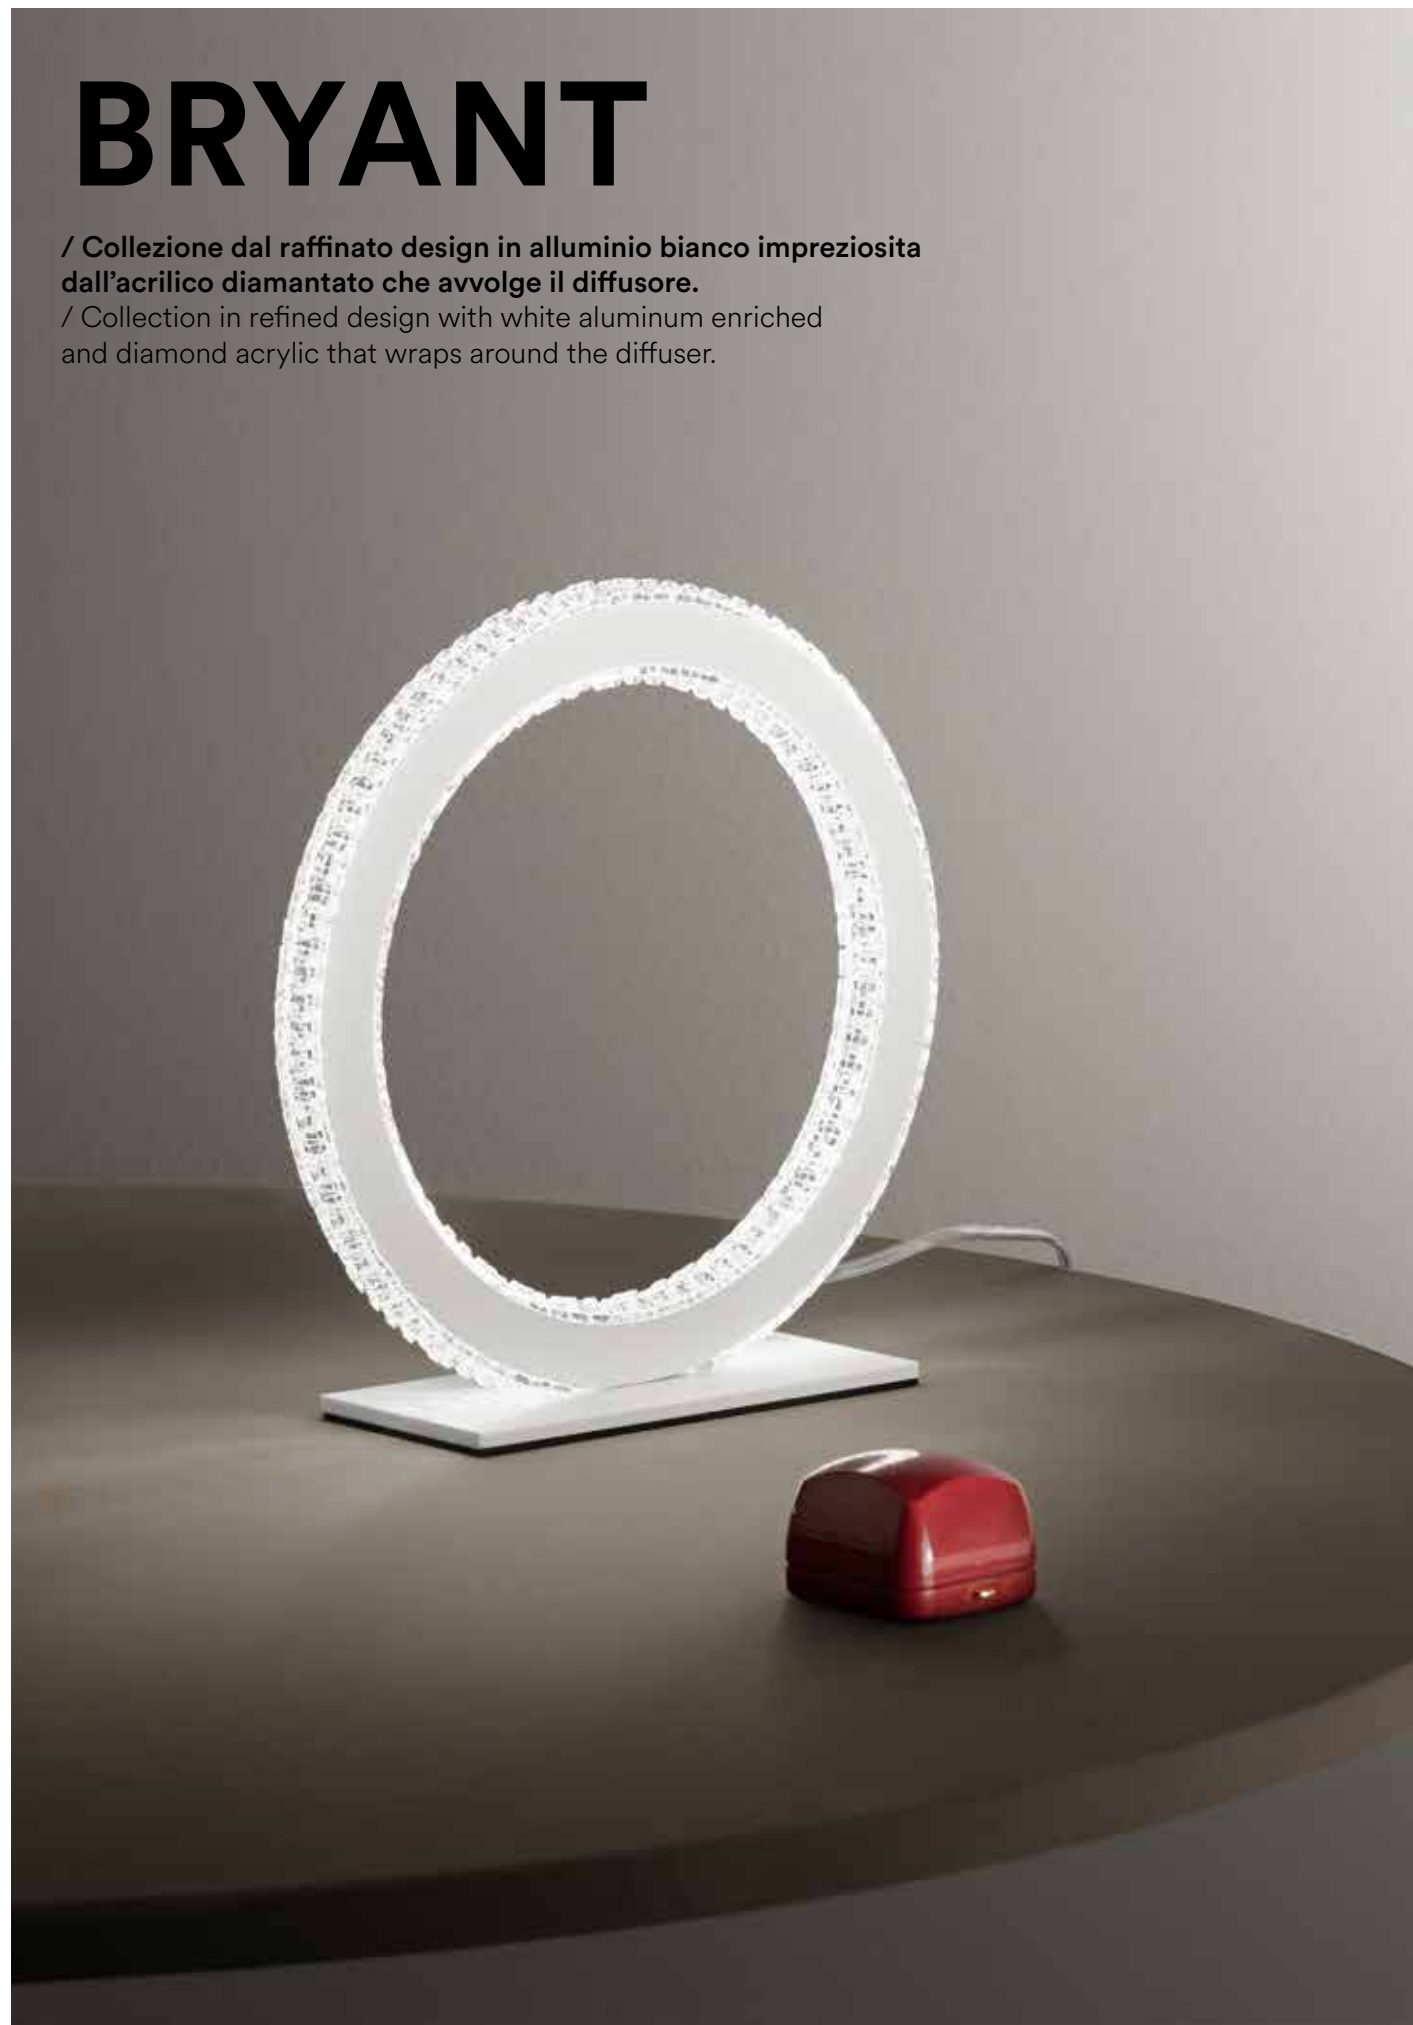

BRYANT

/ Collezione dal raffinato design in alluminio bianco impreziosita dall'acrilico diamantato che avvolge il diffusore.

/ Collection in refined design with white aluminum enriched and diamond acrylic that wraps around the diffuser.