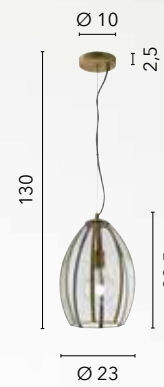

# CHESTER

/ Collezione realizzata in vetro trasparente con finiture in metallo color ottone.  
/ Collection made of transparent glass with brass metal finishes.

**I-CHESTER-L**  
8031414863129  
1xE27

**I-CHESTER-XL**  
8031414863136  
1xE27