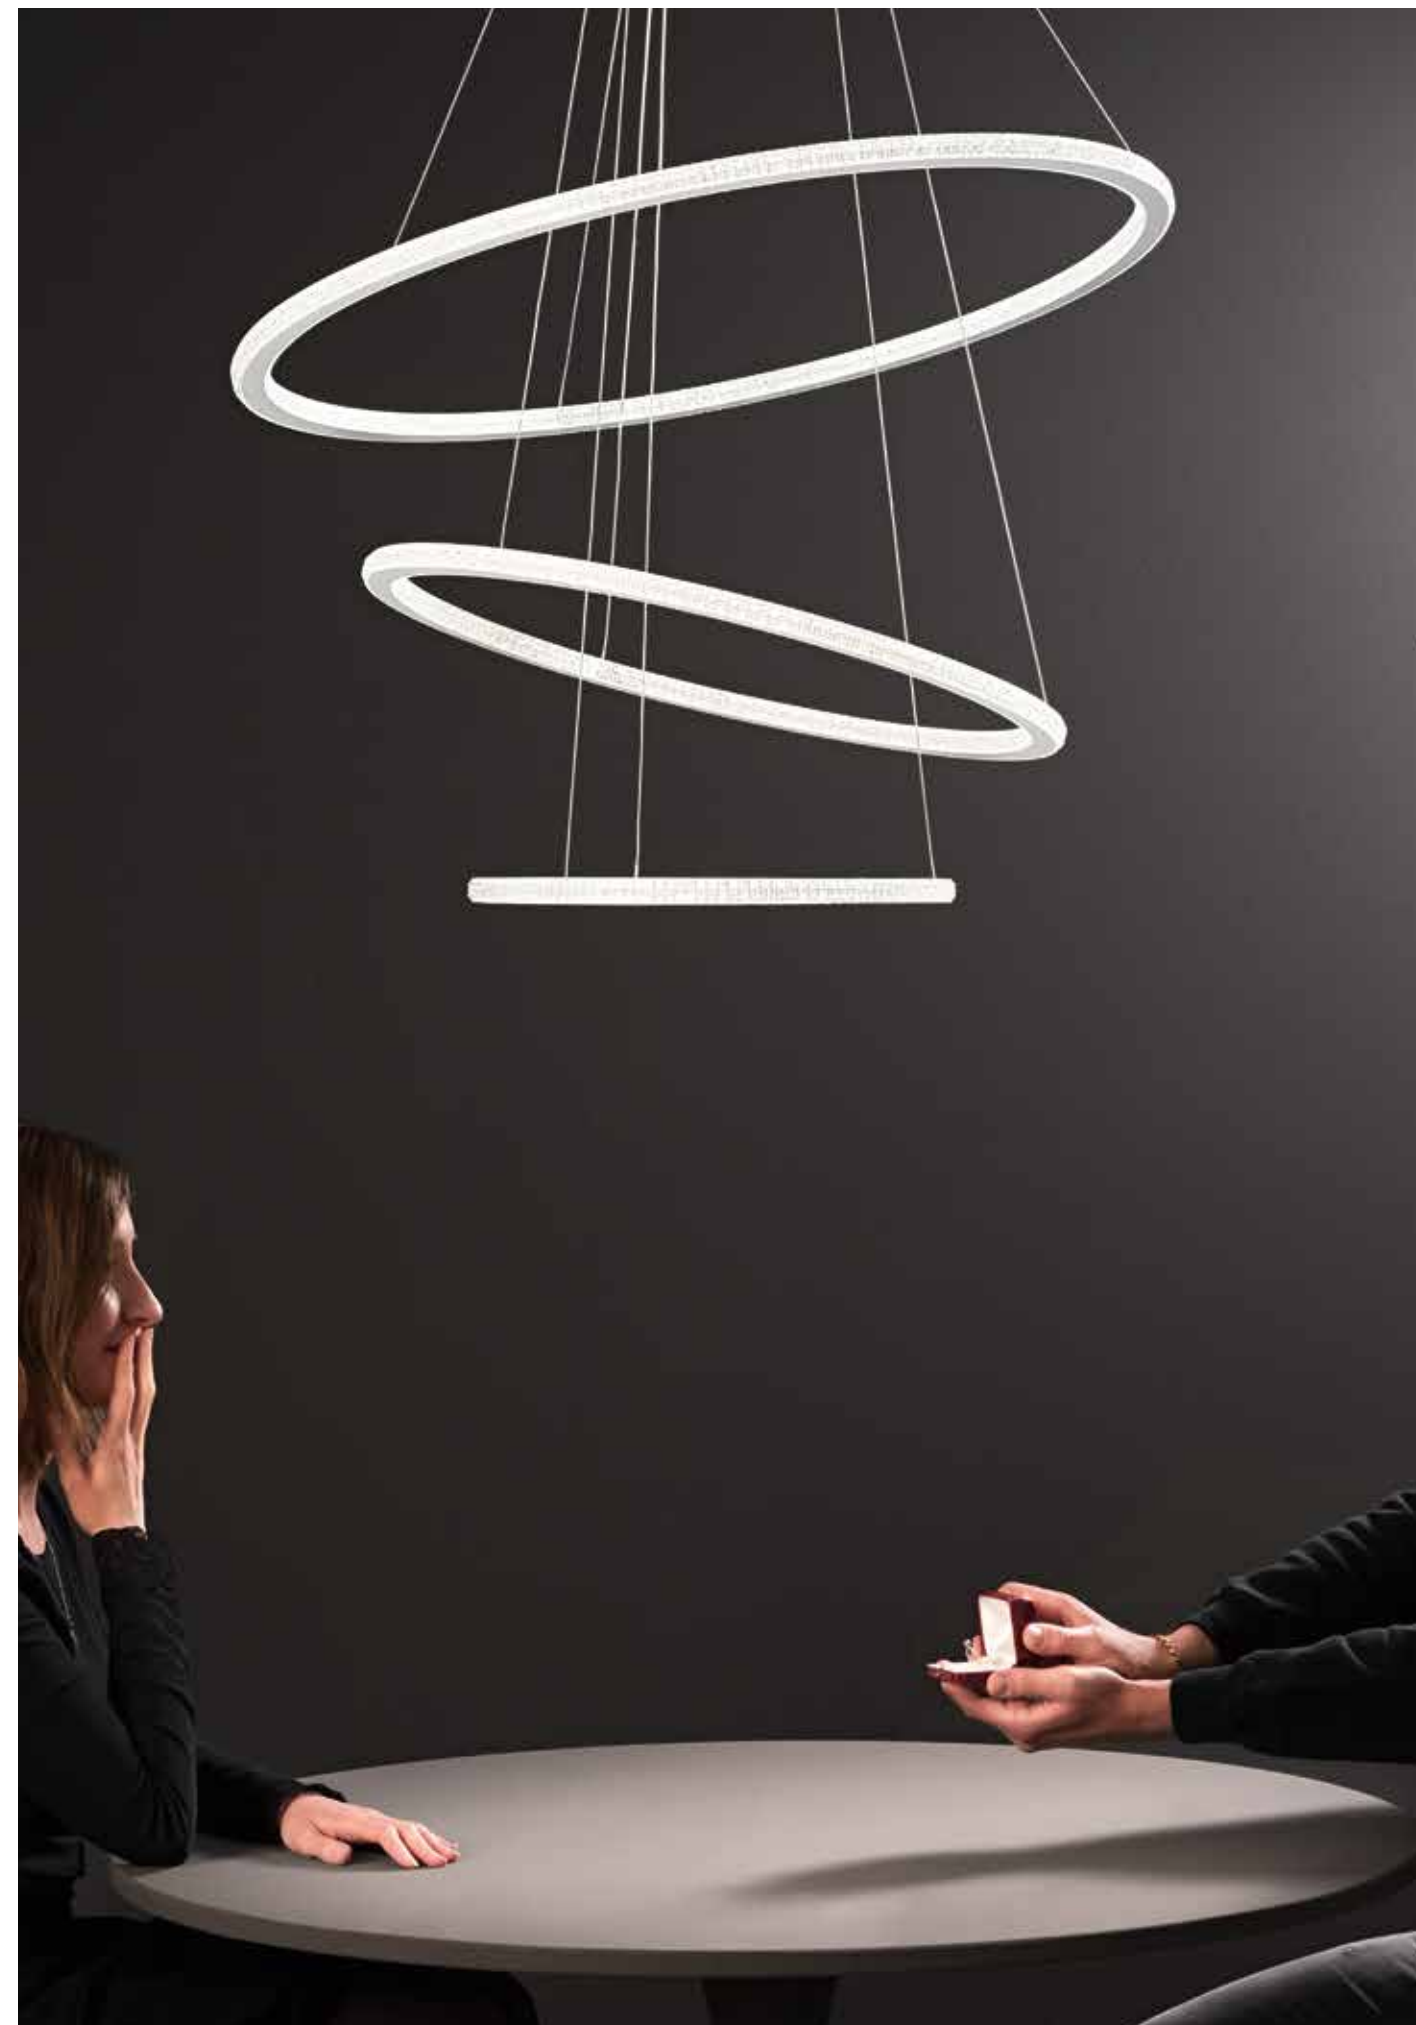

BRYANT

/ Collezione dal raffinato design in alluminio bianco impreziosita dall'acrilico diamantato che avvolge il diffusore.

/ Collection in refined design with white aluminum enriched and diamond acrylic that wraps around the diffuser.