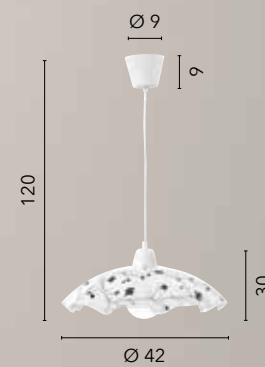

I-ROOT-S42
8031432591196
1xE27