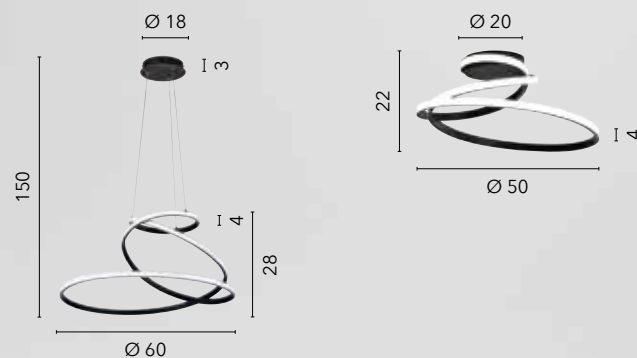

COASTER

/ Collezione con struttura in alluminio ed elementi circolari a più livelli con diffusore in silicone.

Disponibile nelle versioni bianco, oro e nero goffrato.

/ Collection with aluminum structure and circular elements in several levels with silicone diffuser.

Available in white, gold and black embossed versions.

LED-COASTER-S-NER
8031414885008

LED-COASTER-PL-NER
8031414885039

LED-COASTER-S-BCO
8031414884995

LED-COASTER-PL-BCO
8031414885022

LED-COASTER-S-ORO
8031414885015

LED-COASTER-PL-ORO
8031414879953

LED 60W
8000 lm
3000K 4000K 6500K ●●●

LED 40W
5440 lm
3000K 4000K 6500K ●●●