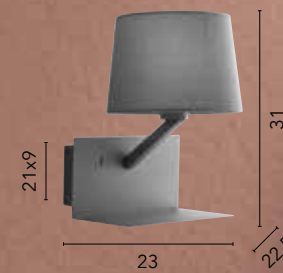

I-CIAK-AP BCO
8031414869749

I-CIAK-AP GR
8031414869756

1xE27