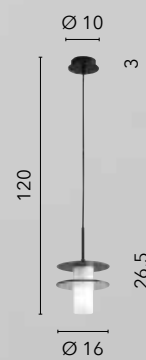

RECORD

/ Collezione con doppio disco dal design semplice ma d'effetto disponibile nelle versioni acciaio nero con vetro fumé o acciaio cromato con vetro trasparente. Diffusore in acrilico satinato.

/ Collection in double disc with a simple but effective design available in black steel with smoked glass or chromed steel with transparent glass. Diffuser in satin acrylic.

I-RECORD-S50 NER
8031414870356

I-RECORD-S16 NER
8031414869947

I-RECORD-S50 CR
8031414870363

I-RECORD-S16 CR
8031414869954

1xE27

1xE27