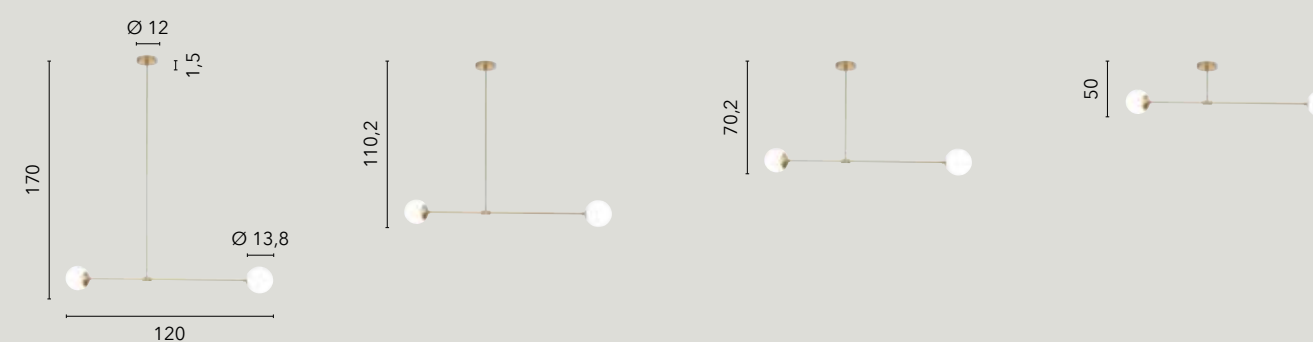

**I-THEMYS-U4**  
8031414870059  
4xE14 LED  
x3 heights

**I-THEMYS-T2**  
8031414870035  
2xE14 LED  
x4 heights

**I-THEMYS-AP1**  
8031414870066  
1xE14 LED