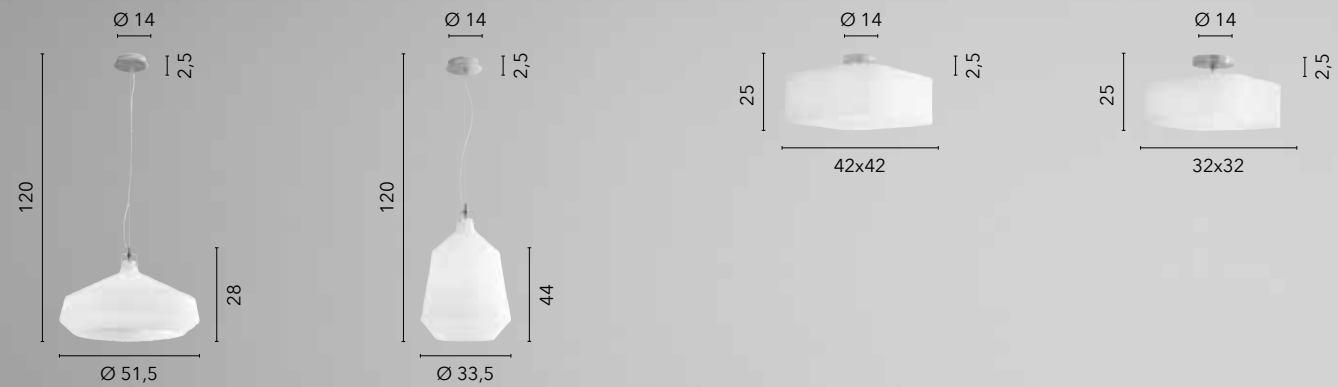

DEA

/ Collezione con struttura in metallo cromo e diffusore in polimero acrilico trasparente.
/ Collection with chrome metal structure and transparent acrylic polymer diffuser.

I-DEA-S51
8031440362948
1xE27

I-DEA-S33
8031440362979
1xE27

I-DEA-PL42
8031440362894
4xE27

I-DEA-PL32
8031440362887
2xE27