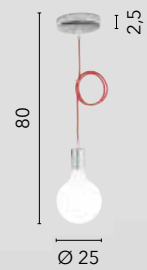

IDEA

/ Pendel con finitura cromo e cavi in tessuto disponibili nei colori: blu, rosso, giallo, bianco e nero.
/ Pendel with chrome finish and fabric cables available in the colors: blue, red, yellow, white and black.

- **MT3201902**
  8031435661223
- **MT3201900**
  8031439861261
- **MT3201903**
  8031435671222
- **MT3201904**
  8031435641225
  1xE27

SPRIZ

/ Collezione in alluminio silver con portalampade a griglia.
/ Collection in silver aluminum with grid lamp holder.