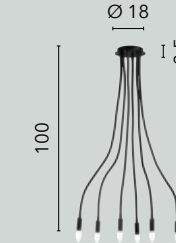

# LOVER

/ Collezione dalle linee curve e sinuose in metallo flessibile rivestito in silicone nero o bianco.

/ Collection with curved and sinuous lines in flexible metal covered in black and white silicone.