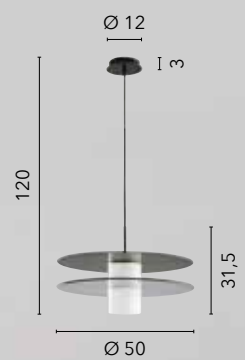

RECORD

/ Collezione con doppio disco dal design semplice ma d'effetto disponibile nelle versioni acciaio nero con vetro fumé o acciaio cromato con vetro trasparente. Diffusore in acrilico satinato.

/ Collection in double disc with a simple but effective design available in black steel with smoked glass or chromed steel with transparent glass. Diffuser in satin acrylic.

I-RECORD-S50 NER
8031414870356

I-RECORD-S16 NER
8031414869947

I-RECORD-S50 CR
8031414870363

I-RECORD-S16 CR
8031414869954

1xE27

1xE27