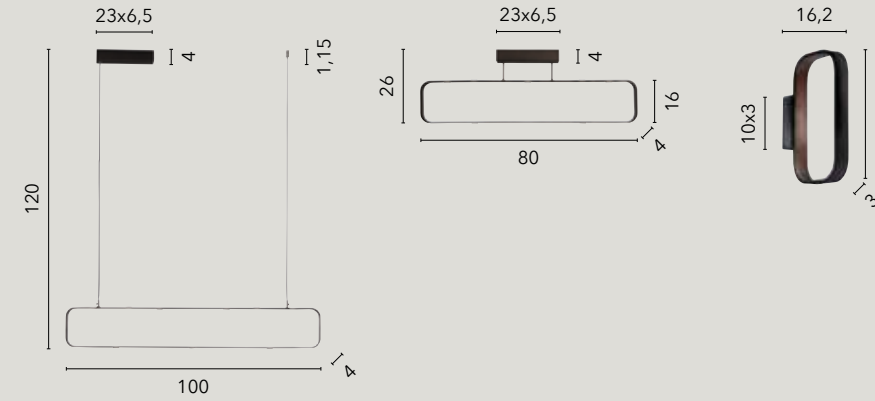

LED-MOKA-S9C
8031414877522

LED 9x5W
3780 lm
3000K ●

LED-MOKA-PL7C
8031414877508

LED 7x5W
2940 lm
3000K ●

LED-MOKA-APC
8031414877485

LED 5W
420 lm
3000K ●

LED-MOKA-S9
8031414863471

LED 9x5W
3780 lm
4000K ○

LED-MOKA-PL7
8031414863495

LED 7x5W
2940 lm
4000K ○

LED-MOKA-AP
8031414863501

LED 5W
420 lm
4000K ○

LED-MOKA-LC
8031414877492

LED 5W
420 lm
3000K ●

LED-MOKA-PTC
8031414877515

LED 2x8W
1120 lm
3000K ●

LED-MOKA-L
8031414863518

LED 5W
420 lm
4000K ○

LED-MOKA-PT
8031414863525

LED 2x8W
1120 lm
4000K ○