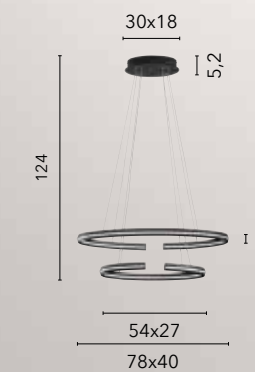

LED-CLARKE-S80C
8031414877751

LED 60W
6750 lm
3000K ●

LED-CLARKE-S80
8031414871513

LED 60W
6750 lm
4000K ●

LED 20W
2050 lm
3000K ●

LED-CLARKE-L
8031414871544

LED 20W
2050 lm
4000K ●