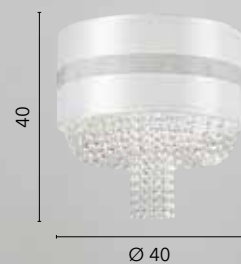

CHIGNON

/ Paralume in tessuto bianco con decorazioni diamantate e arricchita di pendenti esagonali in acrilico.

/ Fabric shade in white colour with diamond decoration and enriched by exagonal acrylic pendants.

CEILING
PENDANT
NOT INCLUDED

> Sospensioni pg. 808
> Ceiling pendant pg. 808

I-CHIGNON/S40
8031440352581
for suspension E27

BOLERO

/ Sospensione realizzata con eleganti e maestosi pendenti a catena in acrilico.

/ Suspension made with elegant and majestic chain pendants in acrylic.

CEILING
PENDANT
NOT INCLUDED

> Sospensioni pg. 808
> Ceiling pendant pg. 808