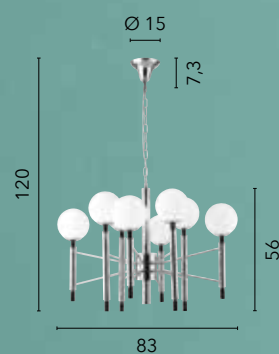

HAMMOND

/ Collezione dalla struttura in metallo cromato con rifiniture in nero e diffusori in vetro opale.

/ Collection with chromed metal structure with black finishes and opal glass diffusers.

I-HAMMOND-S8
8031414863273

8xE14 LED