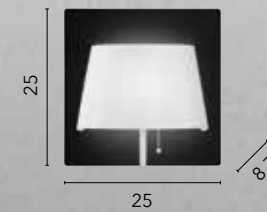

WHAROL

/ Collezione applique in metallo con paralume in colore bianco o nero.

/ Applique collection in metal with lampshade in white or black color.

LED-WHAROL-WB
8031440364171

LED-WHAROL-BW
8031440364157

LED 6W
540 lm
4000K