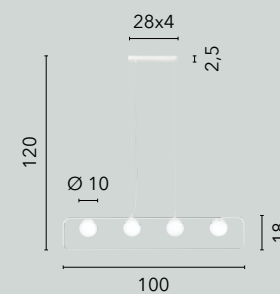

I-ROXY-S4
8031414868780
4xG9 LED

I-ROXY-PL3
8031414868803
3xG9 LED