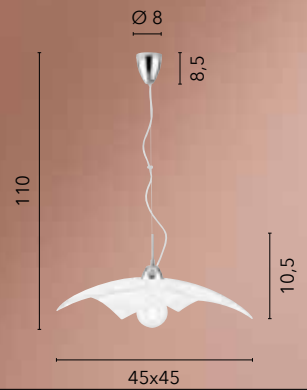

MIRÒ

/ Collezione vetro curvato a lastra serigrafato bianco con decoro graniglia.

/ Collection of curved glass with white silk-screen printed plate with graniglia decoration.

I-MIRO-S45
8031432661196
1xE27