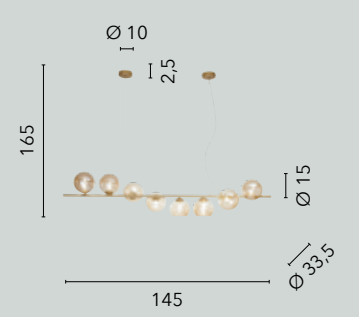

I-HONEY-S8-NER
8031414888696

I-HONEY-S5
8031414888634
5xG9 LED

I-HONEY-S8
8031414888702
8xG9 LED