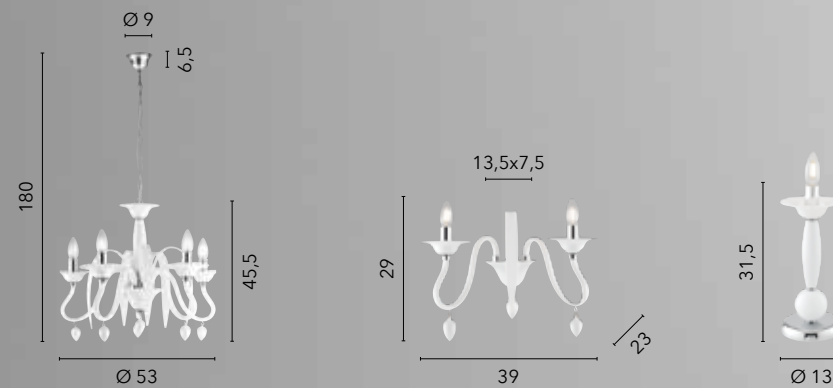

# ESTEFAN

/ Collezione in acrilico bianco dalle forme sinuose ed eleganti con pendenti a mandorla.  
/ Collection in white acrylic with sinuous and elegant shapes with almond pendants.

**I-ESTEFAN-S5 BCO**  
8031440356053  
5xE14