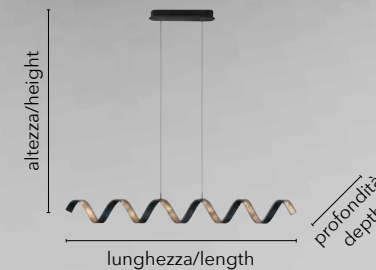

Quote in cm Dimensions in cm

LED-HELIX-S6C NER
8031414877645

LED-HELIX-S6C BCO
8031414877638

LED 30W - 1xE27
2520 Lm
3000K 4000K 6500K

Codice prodotto e numero cod. EAN Product code and EAN code number

LED o Lampadina / LED or Bulb Lumen / Lumen

Temperatura col. K / K. colour temperature