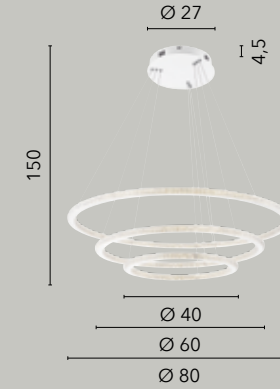

LED-BRYANT-S3
8031414877188

LED 100W
11900 lm
4000K ◯

LED-BRYANT-S3C
8031414877713

LED 100W
11900 lm
3000K ◐