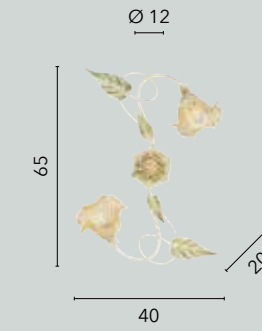

I-PRIMAVERA/PL2
8031423271106
2xE14