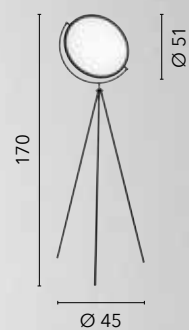

RADAR

/ Piantana in metallo con diffusore ultrasottile in acrilico orientabile.

Sistema cambio temperatura colore con interruttore.

/ Metal floor lamp with ultra-thin adjustable acrylic diffuser.

Color temperature change system with switch.

● **LED-RADAR-PT-NER**
8031414884797

○ **LED-RADAR-PT-BCO**
8031414884780

LED 24W
1980 lm
3000K 4000K 6500K ●●●