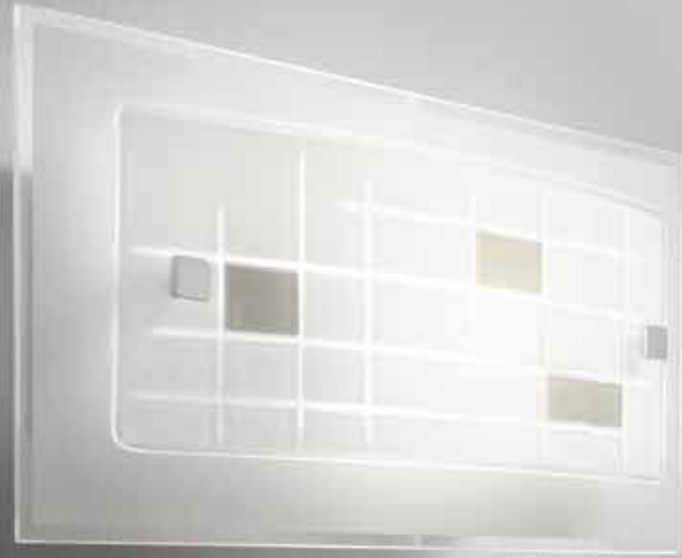

MUSA

/ Collezione in vetro opale caratterizzata da linee serigrafate e decori color tortora.
/ Collection in opal glass characterized by silkscreened lines and taupe decorations.