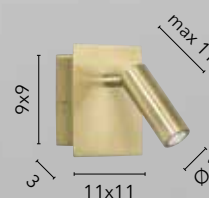

DEFOE

/ Applique ad incasso con punto luce orientabile in alluminio con LED integrato. Disponibile nei colori bianco, nero, nickel ed oro satinato.
/ Recessed wall lamp with adjustable light point in aluminum with integrated LED. Available in white, black, nickel and satin gold.

INC-DEFOE-NER
8031414896967

INC-DEFOE-BCO
8031414896967

INC-DEFOE-ORO
8031414896974

INC-DEFOE-NIK
8031414896981

LED 3W
300 lm
3000K

DICKENS

/ Applique a parete con punto luce orientabile in alluminio con LED integrato. Disponibile nei colori bianco, nero, nickel ed oro satinato.
/ Wall lamp with adjustable light point in aluminium with integrated LED. Available in white, black, nickel and satin gold.

LED-DICKENS-AP-NER
8031414896929

LED-DICKENS-AP-BCO
8031414896912

LED-DICKENS-AP-ORO
8031414896943

LED-DICKENS-AP-NIK
8031414896936

LED 2,2W
220 lm
3000K