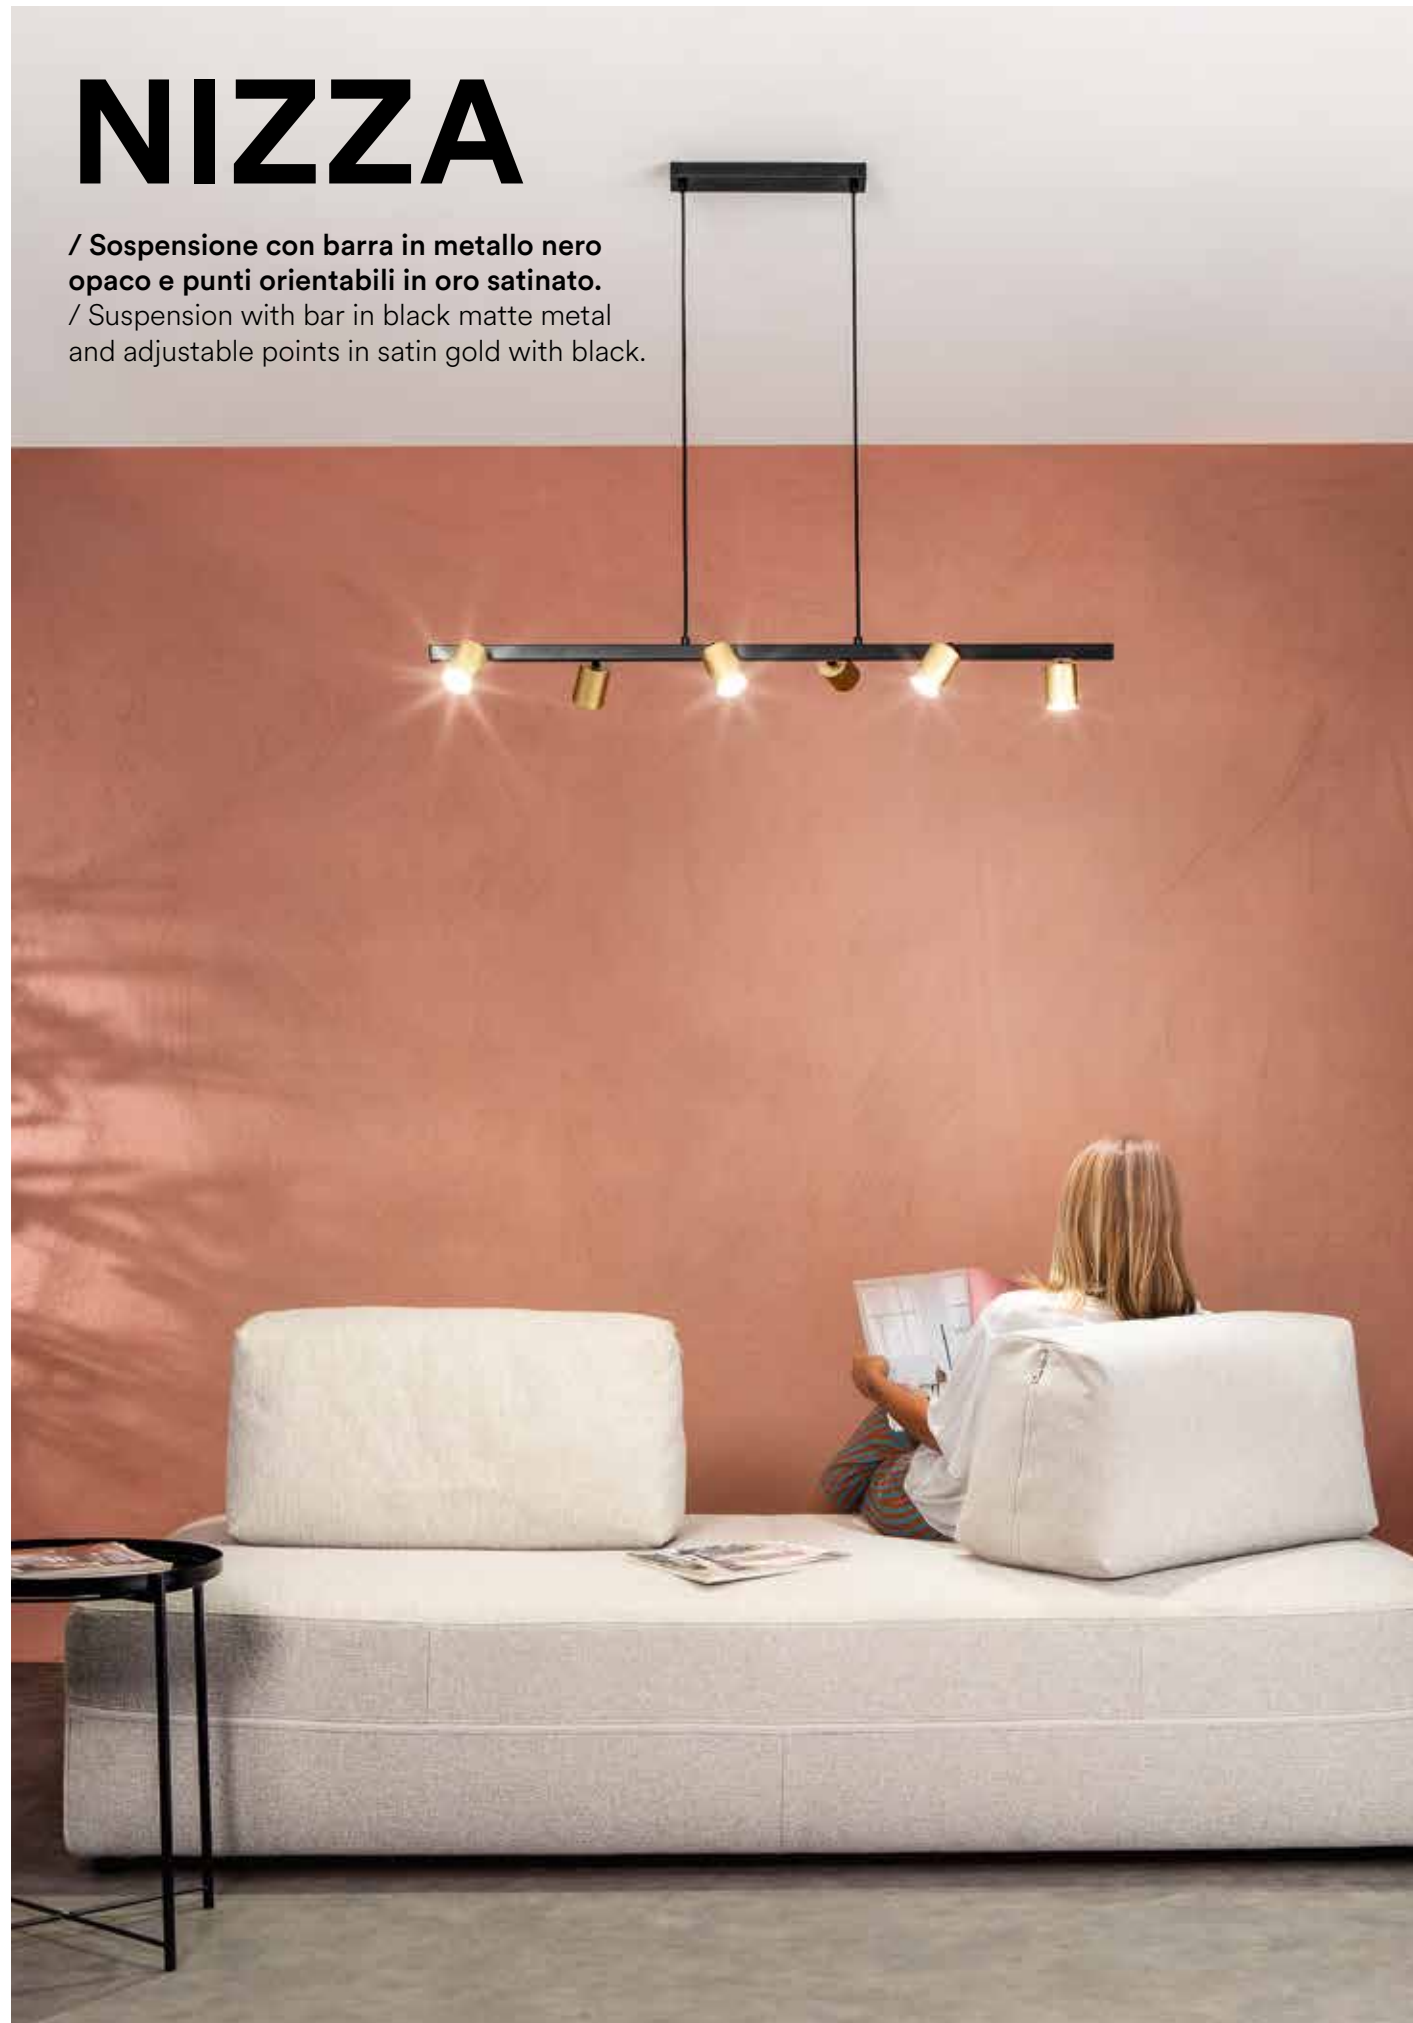

NIZZA

/ Sospensione con barra in metallo nero opaco e punti orientabili in oro satinato.
/ Suspension with bar in black matte metal and adjustable points in satin gold with black.

I-NIZZA-S6
8031414897490
6xG10 LED