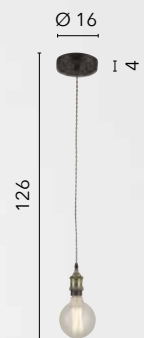

VINTAGE

/ Sospensione singola con portalampane in alluminio, adatta per lampade decorative di varie forme con cavo in tessuto.

/ Single suspension with aluminum lamp holder suitable for decorative lamps of various shapes with fabric cable.

I-VINTAGE-PD NER
8031414864935

I-VINTAGE-PD CR
8031414864928

I-VINTAGE-PD
8031440312868

1xE27