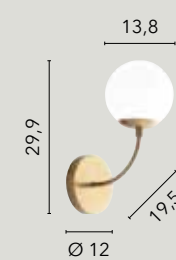

**I-THEMYS-U4**  
8031414870059  
4xE14 LED  
x3 heights

**I-THEMYS-T2**  
8031414870035  
2xE14 LED  
x4 heights

**I-THEMYS-AP1**  
8031414870066  
1xE14 LED