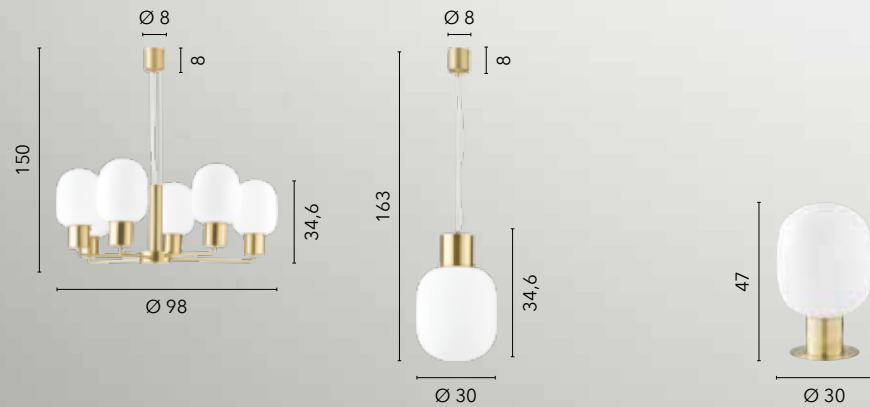

FELLINI ORO

/ Collezione dalle proporzioni armoniche nella versione metallo oro satinato e diffusori vetro soffiato opale.

/ Collection with harmonious proportions in gold metal with opal blown glass diffusers.

I-FELLINI-S6 ORO
8031414863150

6xE27 LED

I-FELLINI-S30 ORO
88031414863167

1xE27 LED

I-FELLINI-L30 ORO
8031414863143

1xE27 LED