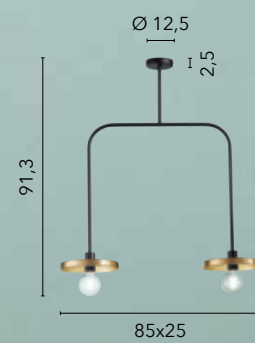

TWIGA

/ Sospensione dal design incisivo disponibile in metallo nero e oro satinato.

/ Suspension with an incisive design available in black metal and satin gold.

I-TWIGA-S2
8031414863754
2xE27