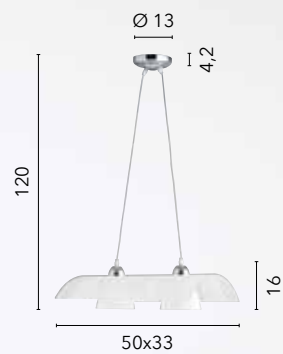

# ZEBRATA

/ Collezione in vetro a lastra curvato serigrafato con fasce in vetro satinato e struttura cromata.

/ Collection in silk-screened curved glass with satin glass bands and chromed structure.

**44/00900**  
8031414008629  
2xE27