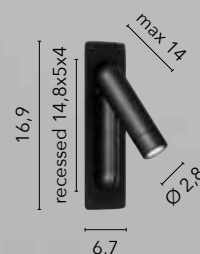

DEFOE

/ Applique ad incasso con punto luce orientabile in alluminio con LED integrato. Disponibile nei colori bianco, nero, nickel ed oro satinato.
/ Recessed wall lamp with adjustable light point in aluminum with integrated LED. Available in white, black, nickel and satin gold.

INC-DEFOE-NER
8031414896967

INC-DEFOE-BCO
8031414896967

INC-DEFOE-ORO
8031414896974

INC-DEFOE-NIK
8031414896981

LED 3W
300 lm
3000K

DICKENS

/ Applique a parete con punto luce orientabile in alluminio con LED integrato. Disponibile nei colori bianco, nero, nickel ed oro satinato.
/ Wall lamp with adjustable light point in aluminium with integrated LED. Available in white, black, nickel and satin gold.