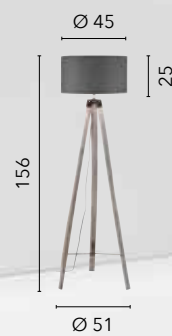

GALLERY

/ Lampada da terra con cavalletto realizzato in legno tortora decapè con paralume in tessuto dalle sfumature tortora.

/ Floor lamp with stand made of dove-grey wood pickles with fabric lampshade in dove-grey shades.

I-GALLERY/PT
8031440359856
1xE27