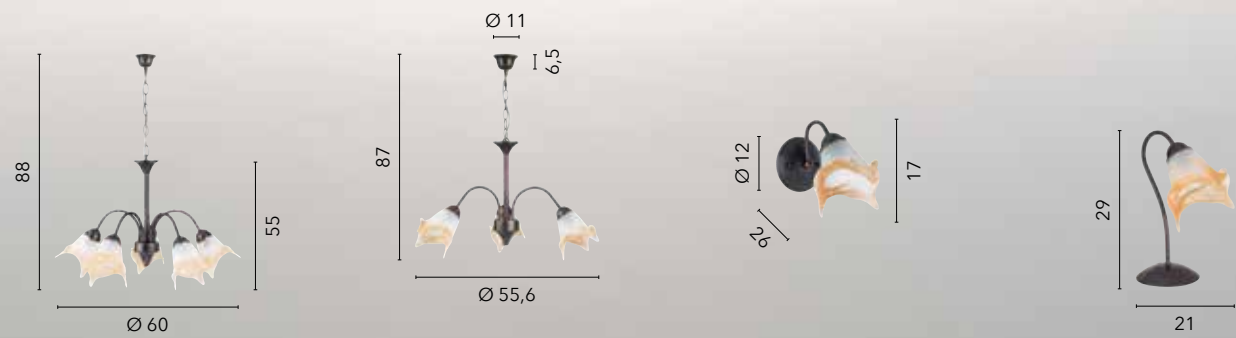

1162

/ Collezione in metallo decorata a mano con effetto ruggine e diffusori in vetro soffiato dalle forme arrciate.

/ Collection in metal decorated by hand with rust effect and blown glass diffusers with curled shapes.

I-1162/5 RUG
8031414088911
5xE14

I-1162/3 RUG
8031414088904
3xE14

I-1162/AP RUG
8031414088935
1xE14

I-1162/L RUG
8031414088928
1xE14