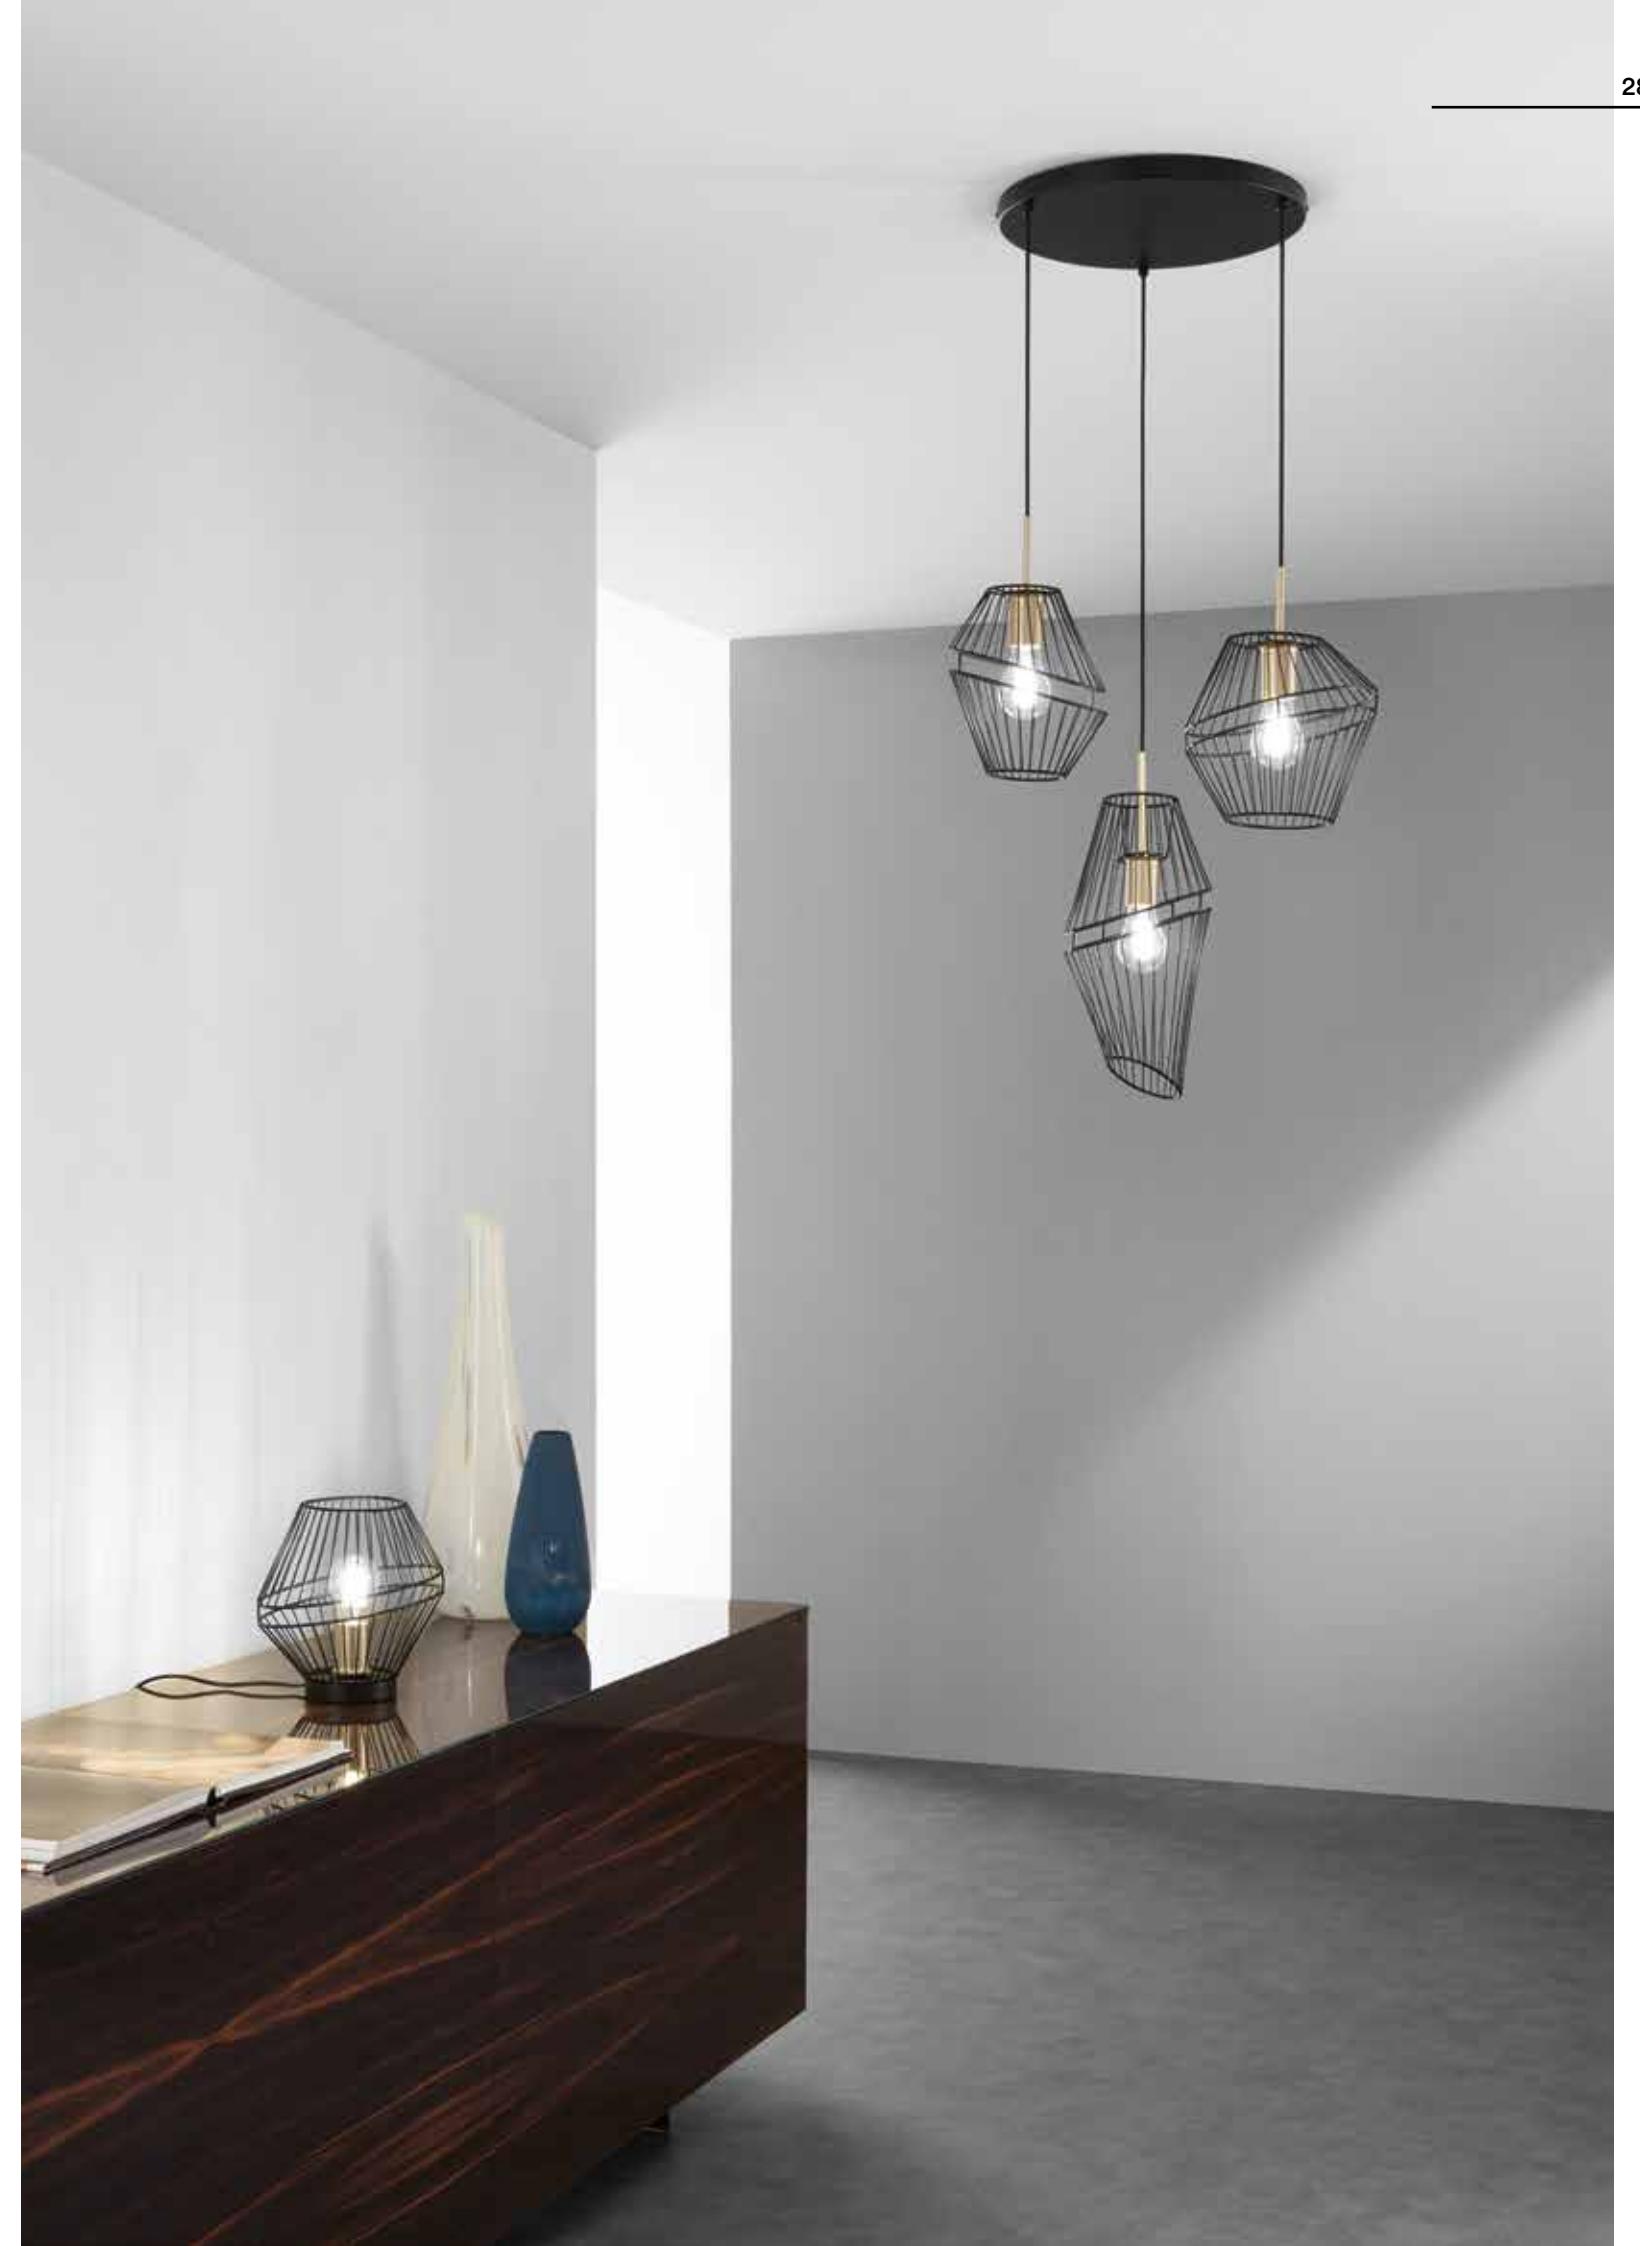

KIKO

/ Collezione realizzata in metallo dalle forme che rievocano una gabbietta dalle linee stilizzate con finiture in oro satinato.

/ Collection made of metal with shapes reminiscent of a cage with stylized lines and satin gold finishes.