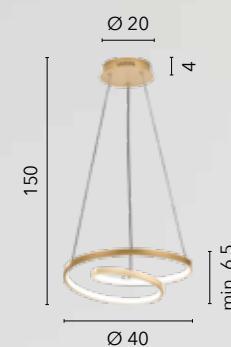

LED-LIEVE-S-NER
8031414885237