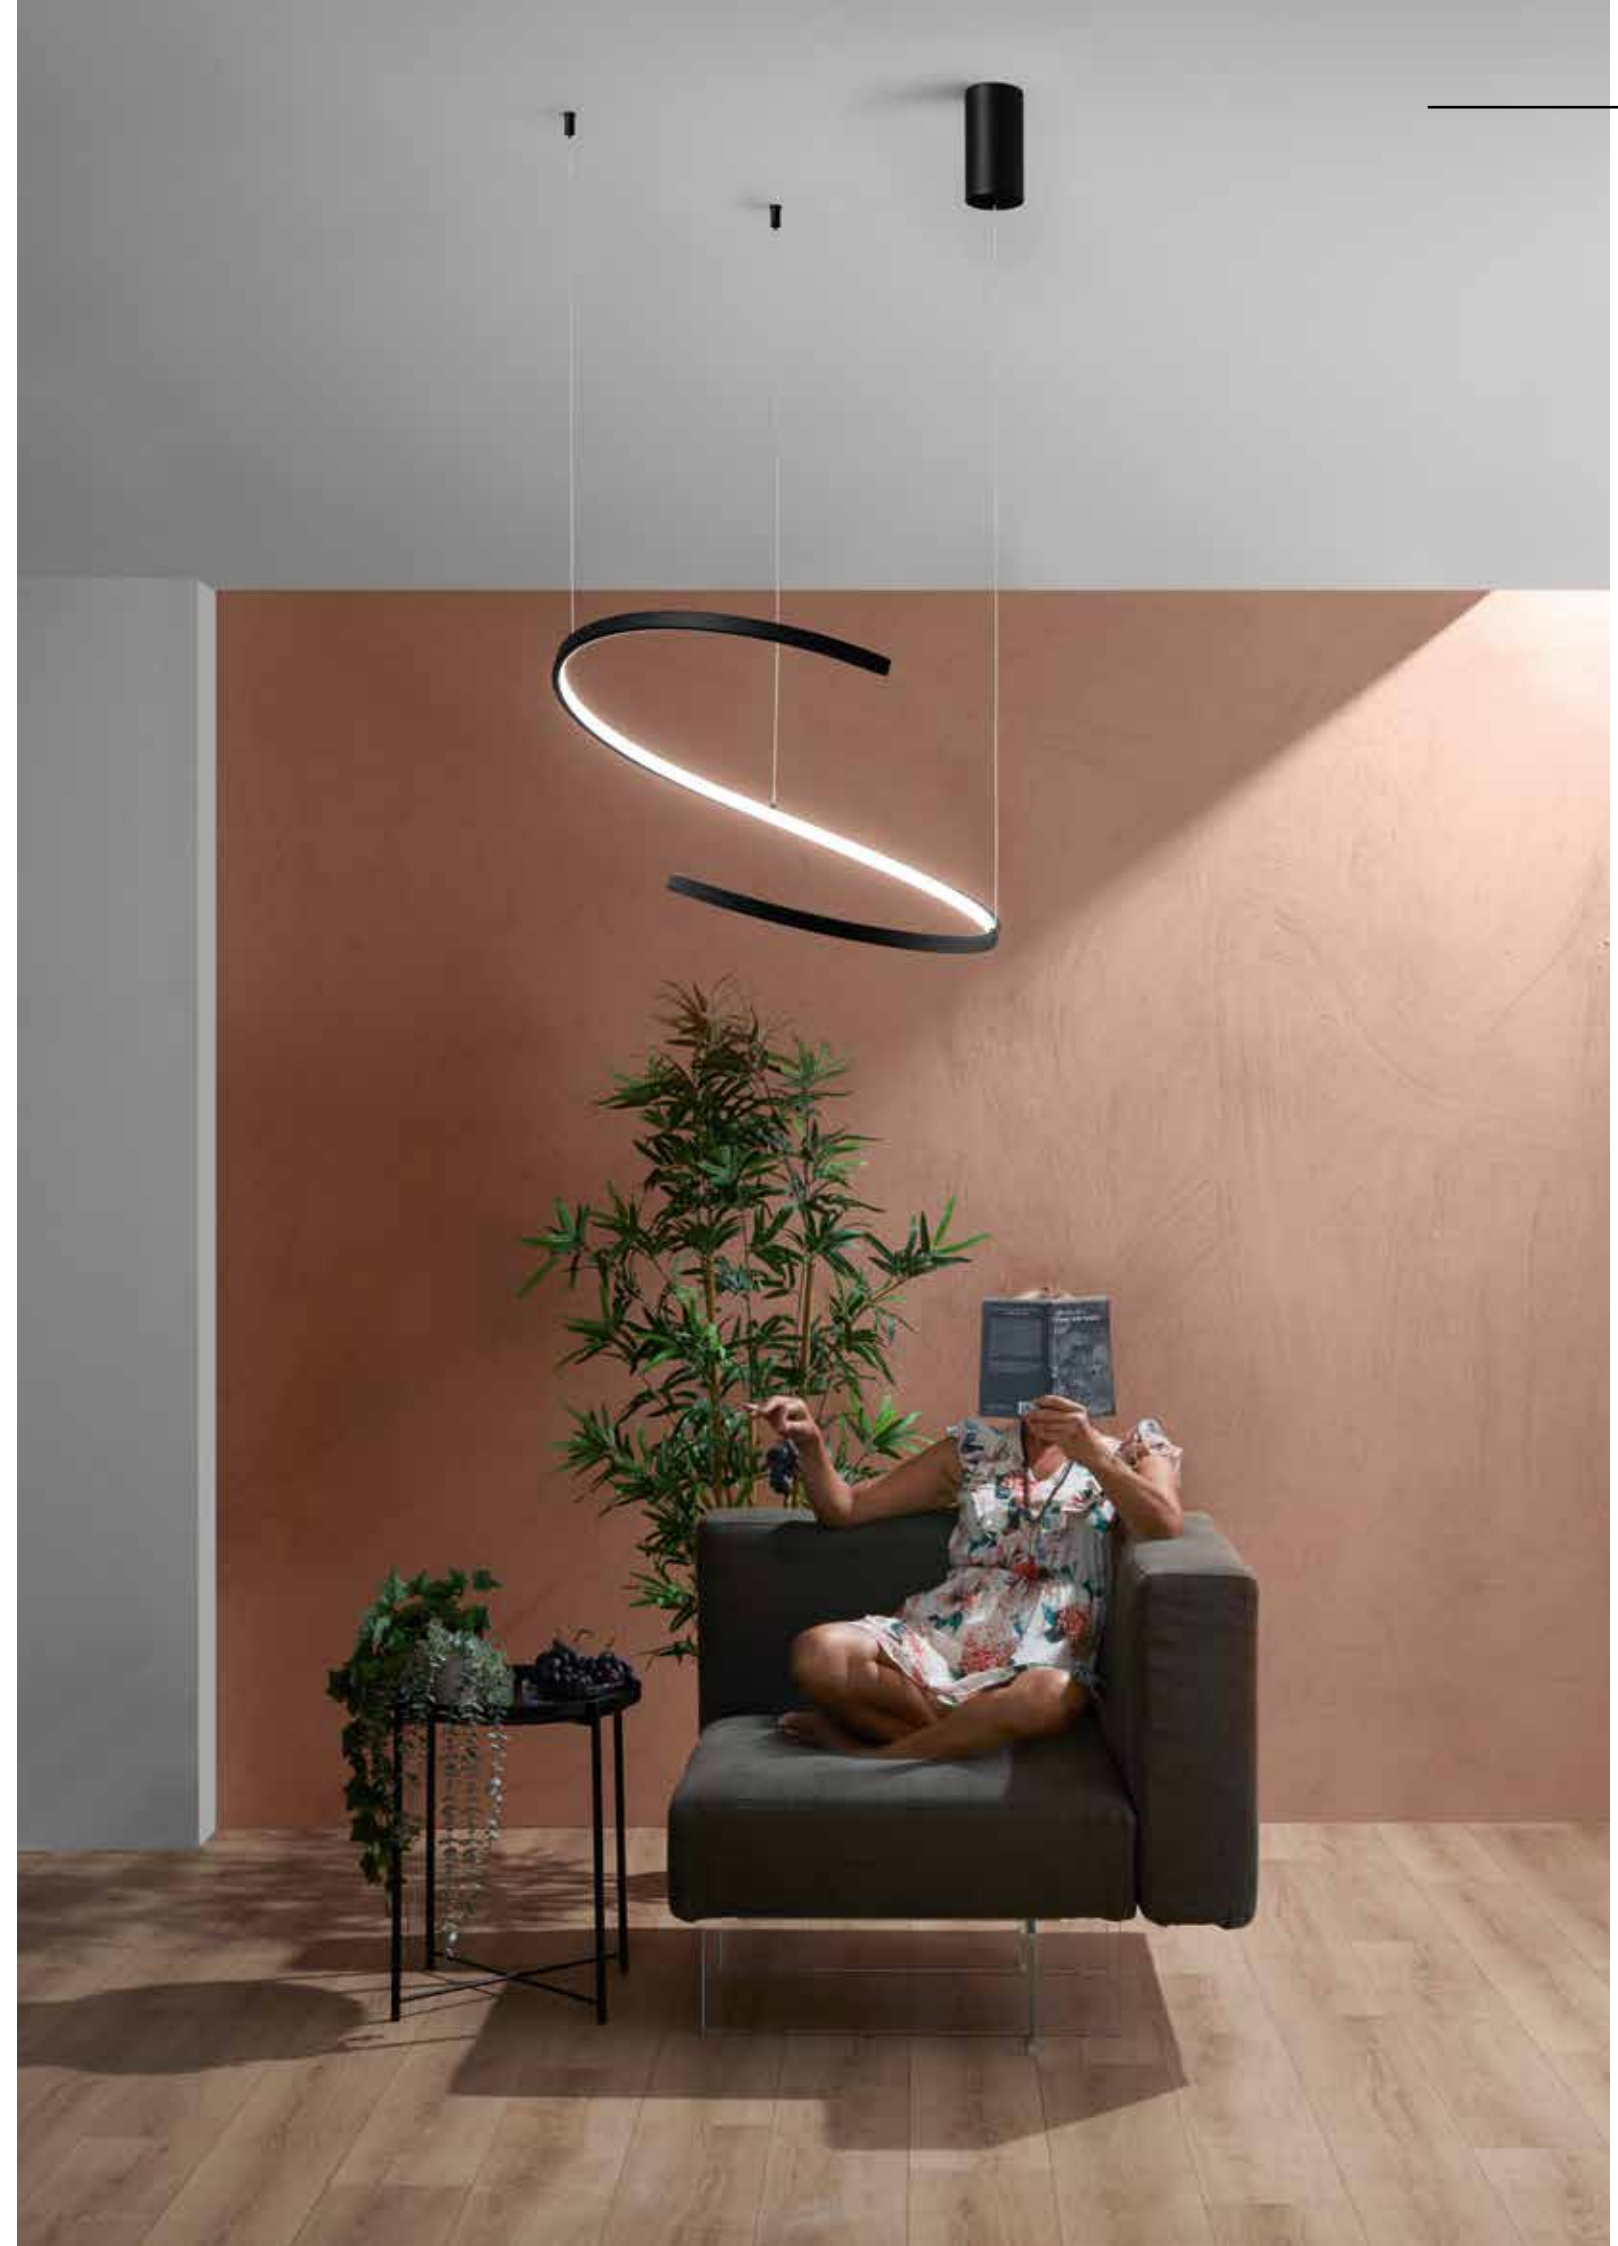

MOMA

/ Sospensione con struttura dalla forma semi-circolare in metallo verniciato nero con rosone in metallo nero e cavi regolabili in acciaio.
Sistema cambio colore temperatura con interruttore.

/ Suspension with semi-circular structure in black painted metal with black metal canopy and adjustable steel cables.
Temperature change system by switch.

LED-MOMA-S60-BCO
8031414889952

LED-MOMA-S60-NER
8031414889945

LED-MOMA-S60-ORO
8031414889969

LED 38W
6090 lm
3000 4000 6500K