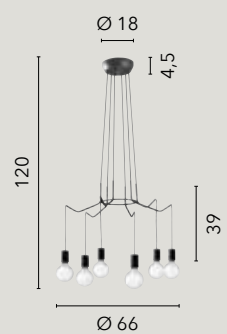

I-HABITAT-S6 NER
8031414869497

I-HABITAT-S6 BCO
8031414869442
6xE27