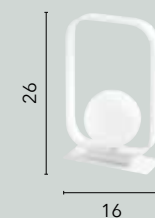

I-ROXY-L1
8031414868759
1xG9 LED