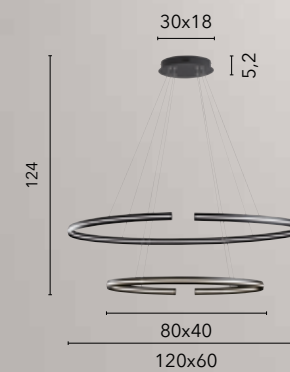

CLARKE

/ Collezione con montatura in fine alluminio nero gofrato e diffusore in silicone.
/ Collection with fine embossed black aluminum frame and silicone diffuser.

LED-CLARKE-S120C
8031414877744

LED 88W
11000 lm
3000K ●

LED-CLARKE-S120
8031414871520

LED 88W
11000 lm
4000K ●