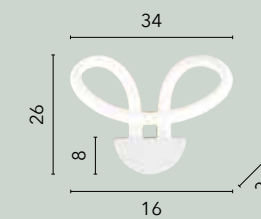

**LED-HEAVEN-S102**  
8031414873500  
LED 40W  
5800 lm  
4000K

**LED-HEAVEN-S72**  
8031414873494  
LED 90W  
13200 lm  
4000K

**LED-HEAVEN-PL72**  
8031414873524  
LED 90W  
13200 lm  
4000K

**LED-HEAVEN-PL50**  
8031414873517  
LED 60W  
8700 lm  
4000K