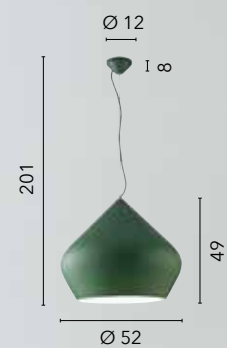

THOLOS

/ Sospensione in metallo dalle forme armoniose disponibile in diversi colori quali nero, grigio o bianco gofrato con interno oro satinato e corten, verde o giallo con interno bianco.

/ Metal suspension with harmonious shapes available in different colors such as black, gray or white embossed with satin gold interior and corten, green or yellow with white interior.