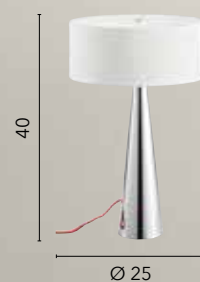

HEMINGUAY

/ Collezione di lampade da tavolo con struttura in metallo con paralume in alluminio e diffusore in vetro.

/ Collection of table lamps with metal structure with aluminum lampshade and glass diffuser.

- **I-HEMINGUAY/L BCO**
  8031440356534
- **I-HEMINGUAY/L SIL**
  8031440356503
- **I-HEMINGUAY/L ORO**
  8031440356527
  3xG9 LED