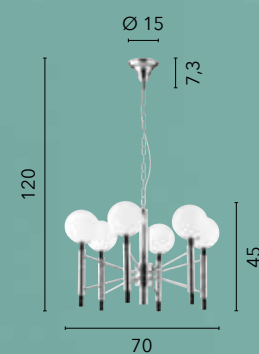

8xE14 LED

**I-HAMMOND-S6**  
8031414863266

6xE14 LED

**I-HAMMOND-AP**  
8031414863280

1xE14 LED