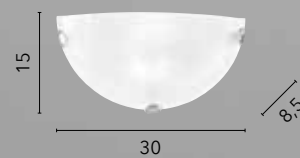

LUNA/AP
8031440355025

LED 12W
1210 lm
4000K

JASMINE

/ Applique a LED dalla forma cilindrica realizzati in vetro satinato decorato con ganci in cromo.

/ LED wall lamp with cylindrical shape made of satin glass decorated with chrome hooks.