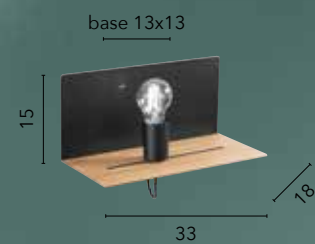

FLASH

/ Applique in metallo gofrato disponibile nelle finiture bianco o nero con mensola in colore legno naturale, lampadina mobile ed entrata USB 2A.
/ Applique in embossed metal available in white or black finishes with shelf in natural wood color, movable bulb and USB input 2A.

I-FLASH-AP NER
8031414869695

I-FLASH-AP BCO
8031414869688

1xE27