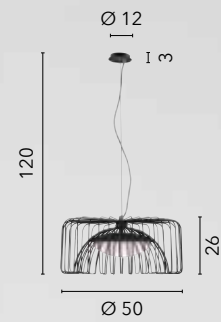

COUGAR

/ Sospensione in fili di metallo disponibile nei colori nero e bianco opaco con diffusore opale al centro.

/ Suspension in metal geometric wires available in black and white matt colour with opal diffuser in the center.

● **LED-COUGAR-NERO**
8031440362603

○ **LED-COUGAR-BCO**
8031440362634

LED 24W
2740 lm
4000K ○