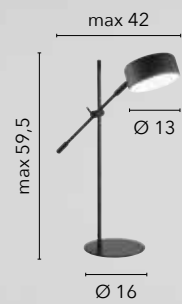

EIFFEL

/ Lampada da tavolo realizzata in metallo disponibile nelle versioni nera, bianca, oro e nickel. Punto luce orientabile.
/ Table lamp made of metal available in black, white, gold and nickel versions. Adjustable light head.

LDT-EIFFEL-NER
8031414892754

LDT-EIFFEL-BCO
8031414892747

LDT-EIFFEL-ORO
8031414892730

LDT-EIFFEL-NIK
8031414892969

1xE14