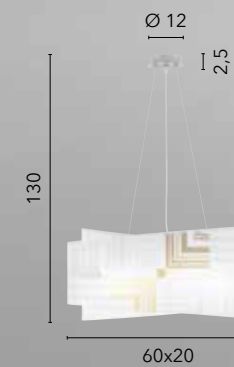

I-SEVENTY/S60
8031440365109
4xE27