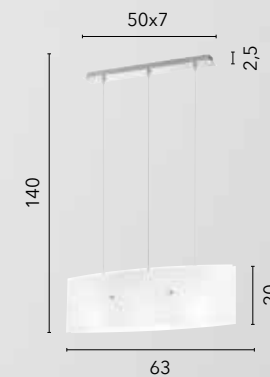

I-AMSTERDAM/S130
8031438491254
3xE27