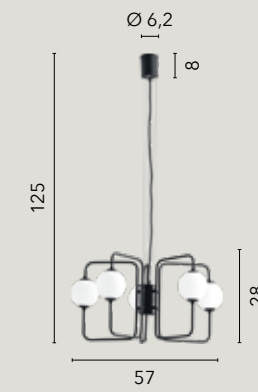

# NEUTRON

/ Collezione in metallo nero goffrato  
con diffusori in vetro opale.

/ Collection in embossed black metal  
with opal glass diffusers.

**I-NEUTRON-S8**  
8031414871698  
8xG9 LED

**I-NEUTRON-S5**  
8031414871681  
5xG9 LED