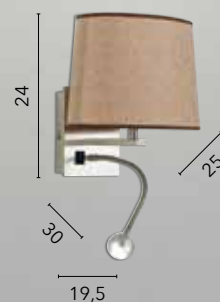

I-090111-5F
8031440311557

LED 3W
60 lm - 4500K
1xE14