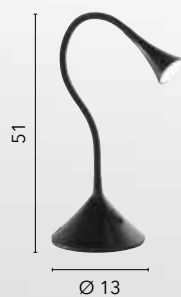

NEWTON

/ Lampada da lettura a LED in metallo rivestito da silicone, disponibile nera o bianca.

Pratica base per utilizzo come applique.

/ LED reading lamp in metal covered with silicone, available in black or white.

Practical base for use as a wall lamp.

LEDT-NEWTON-BLACK
8031440358811

LEDT-NEWTON-WHITE
8031440358781

LED 3,2W
300 lm
4000K ○