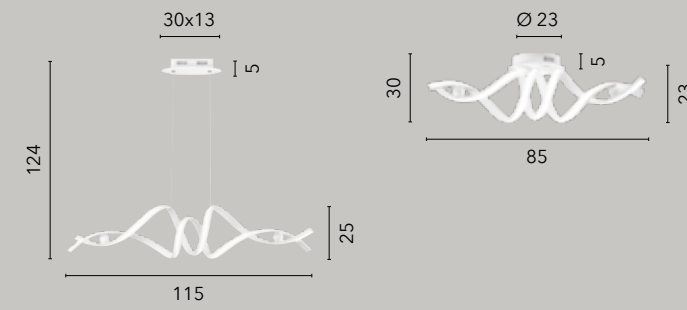

# MYSTRAL

/ Collezione dalle forme sinuose realizzata in alluminio bianco goffrato con diffusore in silicone.  
/ Collection with sinuous shapes made of white embossed aluminum with silicone diffuser.

**LED-MYSTRAL-S**