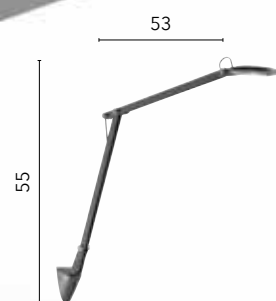

LOCKE

/ Lampada da lavoro multiuso con testa e braccio orientabile. Dotata di una base da appoggio, bassetta fissaggio a parete o pratico fissaccio su tavolo.

/ Multipurpose work lamp with head and adjustable arm. Equipped with a support base, base fixing to the wall or practical fastener on table

○ **LEDT-LOCKE-WHITE**
8031440358200

● **LEDT-LOCKE-GREY**
8031440358217

LED 6W
700 lm
4000K ○