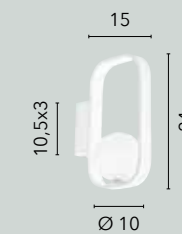

I-ROXY-PL3
8031414868803
3xG9 LED

I-ROXY-AP1
8031414868773
1xG9 LED