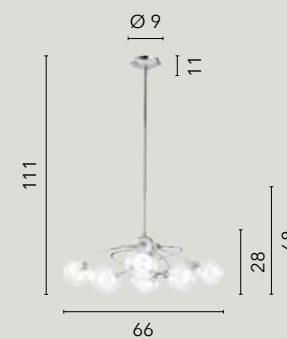

I-BLOG-6
8031440352499
6xG9