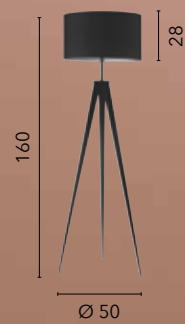

IBIS

/ Lampada da terra realizzata in metallo con paralume in tessuto. Disponibile nelle versioni bianca e nera.

/ Floor lamp made of metal with fabric lampshade. Available in white and black.

I-IBIS-PT NERO
8031414877362

I-IBIS-PT BCO
8031414877355

1xE27