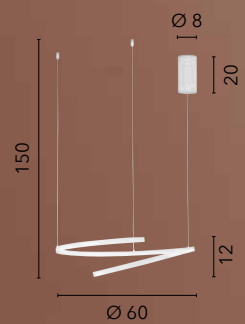

MOMA

/ Sospensione con struttura dalla forma semi-circolare in metallo verniciato nero con rosone in metallo nero e cavi regolabili in acciaio.
Sistema cambio colore temperatura con interruttore.

/ Suspension with semi-circular structure in black painted metal with black metal canopy and adjustable steel cables.
Temperature change system by switch.

LED-MOMA-S60-BCO
8031414889952

LED-MOMA-S60-NER
8031414889945

LED-MOMA-S60-ORO
8031414889969

LED 38W
6090 lm
3000 4000 6500K