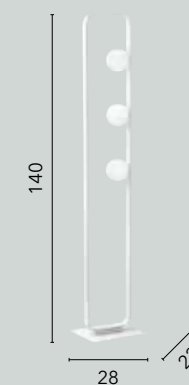

I-ROXY-PT3
8031414868766
3xG9 LED