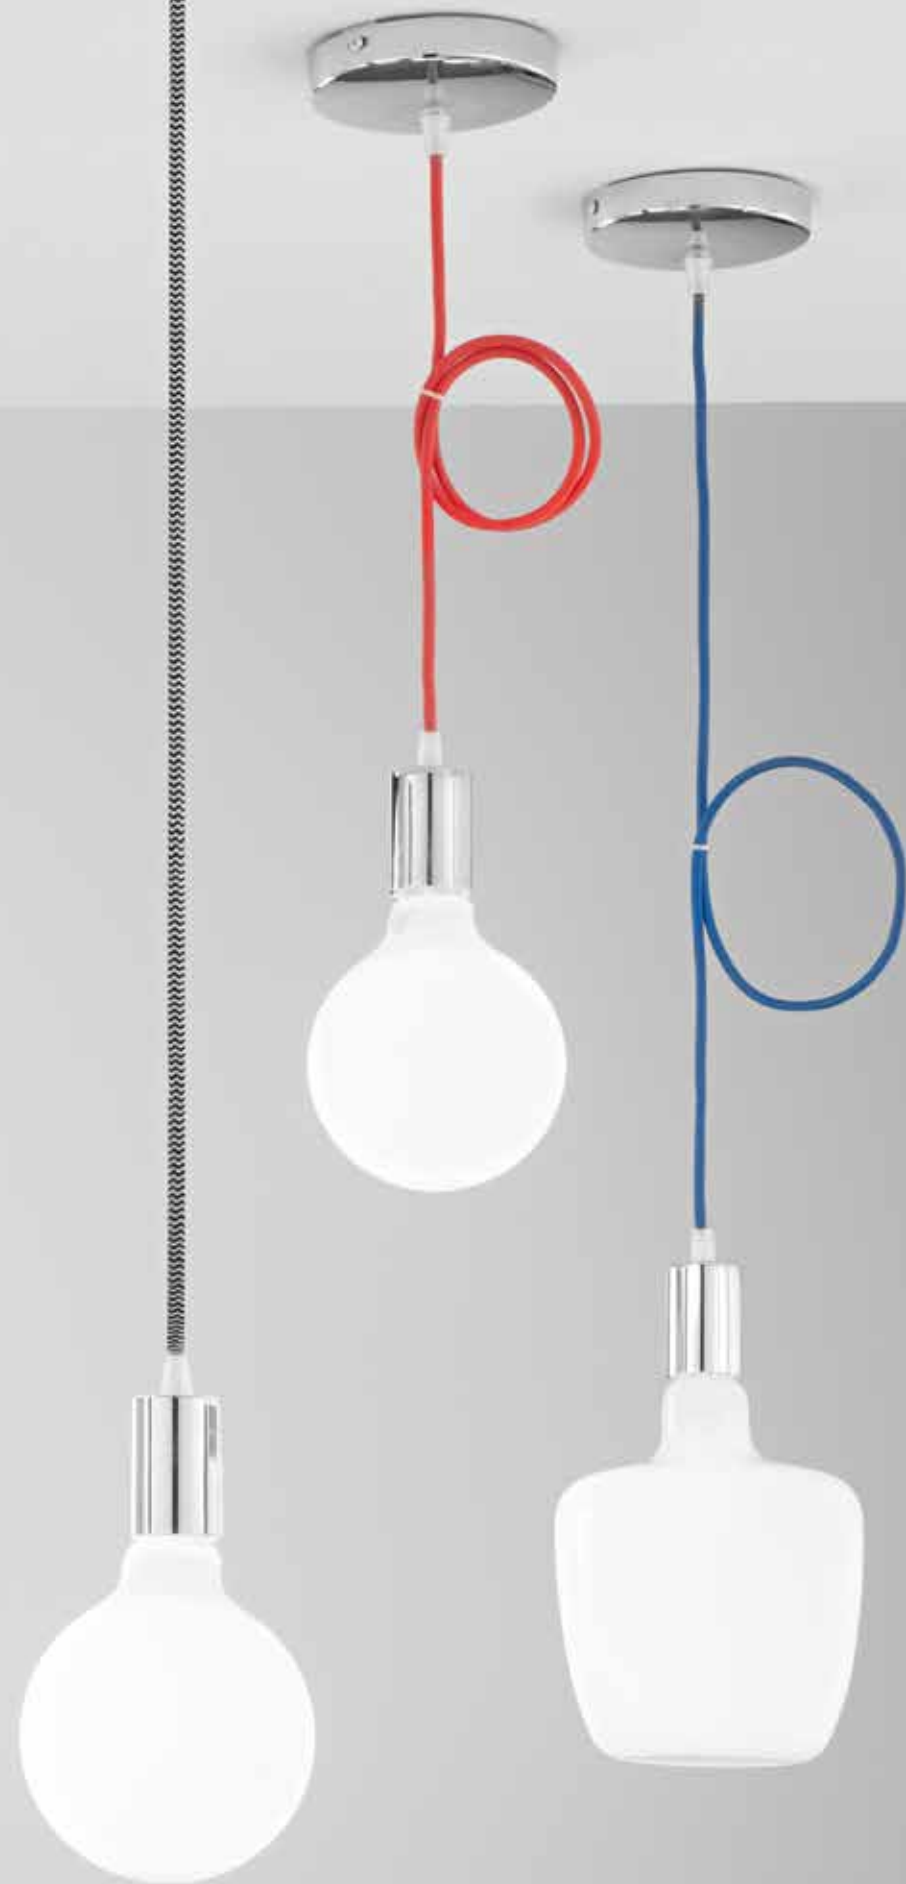

IDEA

/ Pendel con finitura cromo e cavi in tessuto disponibili nei colori: blu, rosso, giallo, bianco e nero.
/ Pendel with chrome finish and fabric cables available in the colors: blue, red, yellow, white and black.