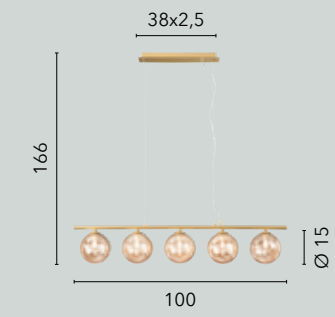

I-HONEY-SQ5-NER
8031414888696