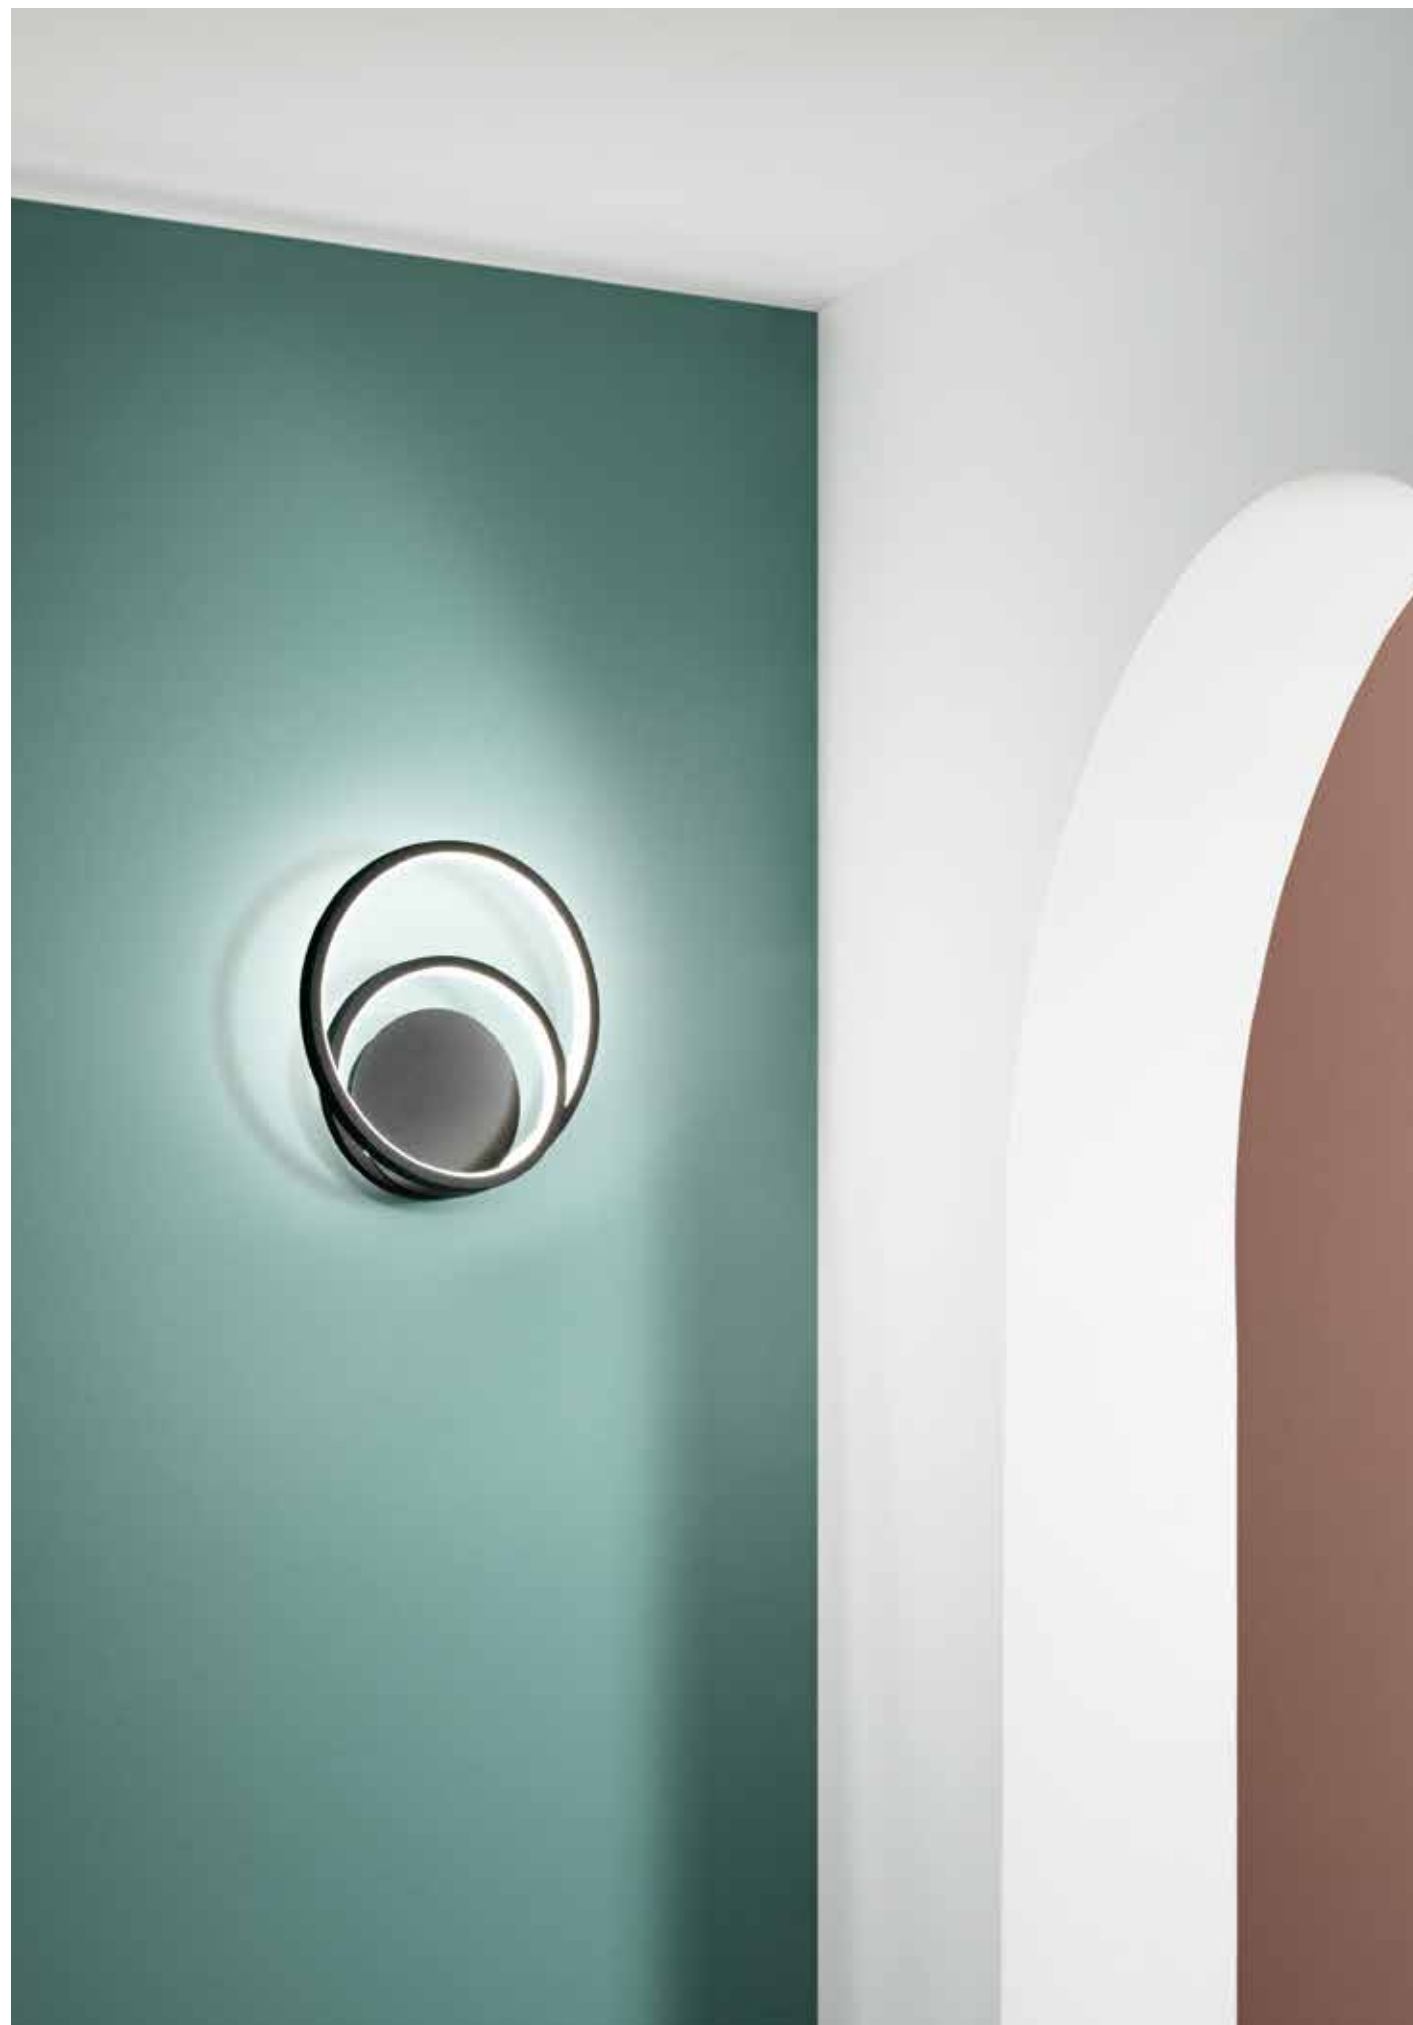

LED-LIEVE-S80-BCO
8031414892532

LED 30W
4000 lm
3000K 4000K 6500K ●●●

LED-LIEVE-S80-ORO
8031414892556

LED 60W
8000 lm
3000K 4000K 6500K ●●●

LED 15W
2720 lm
3000K 4000K 6500K ●●●

LED 15W
2340 lm
3000K 4000K 6500K ●●●