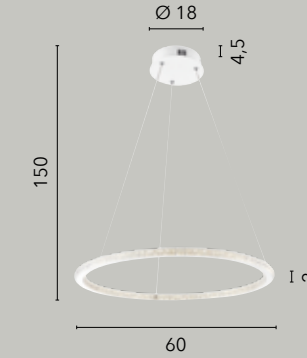

LED-BRYANT-S1
8031414877164

LED 45W
5800 lm
4000K ◯

LED-BRYANT-S1C
8031414877690

LED 45W
5800 lm
3000K ◐