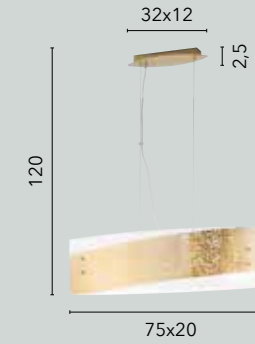

I-PARIS/S4 ORO
8031440353557