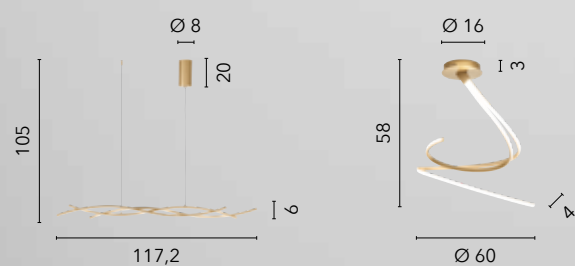

KINETIC

/ Collezione con struttura finemente lavorata in alluminio bianco, oro o nero goffrato con diffusore in silicone.

/ Collection with structure finely worked aluminum white, gold or black embossed with silicone diffuser.

LED-KINETIC-S-NER
8031414884971

LED-KINETIC-PL-NER
8031414884940

LED-KINETIC-S-BCO
8031414884964

LED-KINETIC-PL-BCO
8031414884933

LED-KINETIC-S-ORO
8031414884988

LED-KINETIC-PL-ORO
8031414884957

LED 40W
5100 lm
3000K 4000K 6500K ●●●

LED 40W
5440 lm
3000K 4000K 6500K ●●●