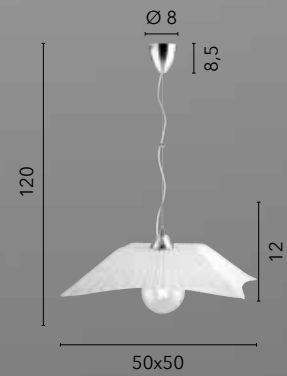

# ISIDE

/ Collezione dalle forme geometriche lavorata in vetro diamantato con eleganti finiture in cromo.  
/ Collection with geometric shapes worked in diamond glass with elegant chrome finishes.

**I-SIDE-S45**  
8031437981251  
1xE27