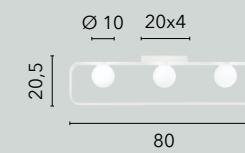

I-ROXY-S4
8031414868780
4xG9 LED

I-ROXY-PL3
8031414868803
3xG9 LED

I-ROXY-AP1
8031414868773
1xG9 LED