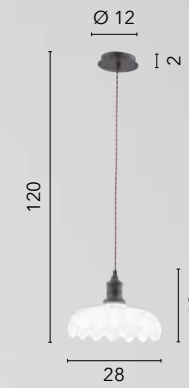

SAN DIEGO

/ Sospensione con vetro in pasta bianca dalle forme lavorate a mano e cavo intrecciato in tessuto marrone.

/ Suspension with glass in white paste with handmade shapes and braided cable in brown fabric.

I-SANDIEGO-S20
8031440365222
1xE27