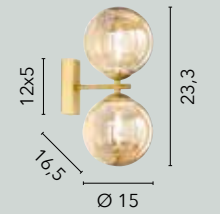

I-HONEY-AP2-NER
8031414888672

I-HONEY-AP2
8031414874699
2xG9 LED