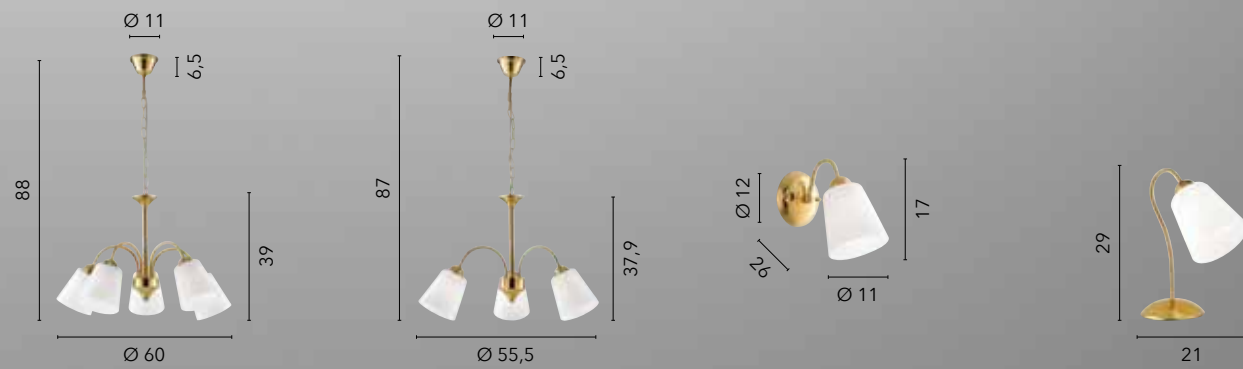

1162

/ Collezione in metallo disponibile con finitura in nickel o oro con diffusori in vetro soffiato bianco acidato.

/ Metal collection available with nickel or gold finish with frosted white blown glass diffusers.

	I-1162/5 NIK 8031414088942	I-1162/3 NIK 8031414088959	I-1162/AP NIK 8031414088973	I-1162/L NIK 8031414088966
	I-1162/5 ORO 8031414089116	I-1162/3 ORO 8031414089109	I-1162/AP ORO 8031414089093	I-1162/L ORO 8031414089086
	5xE14	3xE14	1xE14	1xE14