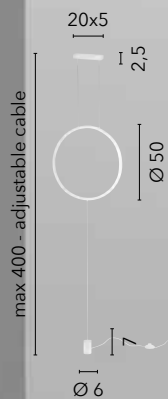

PORTAL

/ Piantana a sospensione finemente lavorata in metallo nelle versioni bianca e nera composta dalla geometria perfetta del cerchio. Pedaliera per accensione e switch per sistema cambio colore temperatura.

/ Suspension lamp finely worked in metal in the white and black versions composed of the perfect geometry of the circle. Pedals for ignition and switch for color change temperature system.

LED-PORTAL-PT-NER
8031414896837

LED-PORTAL-PT-BCO
8031414896844

LED 20W
2400 lm
3000K 4000K 6000K

GRAVITY

/ Piantana a sospensione finemente lavorata in metallo nelle versioni bianca, nera ed oro dalle linee minimali ed eleganti dotata di supporti in acciaio per regolare posizione ed altezza. Pedaliera per accensione e switch per sistema cambio colore temperatura.

/ Pendant lamp finely worked in metal in the white, black and gold versions with minimal and elegant lines equipped with steel supports to adjust its positioning and height. Pedals for ignition and switch for color change temperature system.