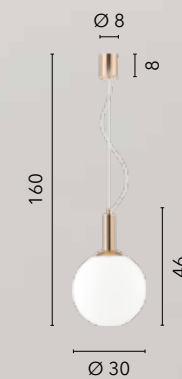

I-HERA-S30
8031414863235
1xE27 LED