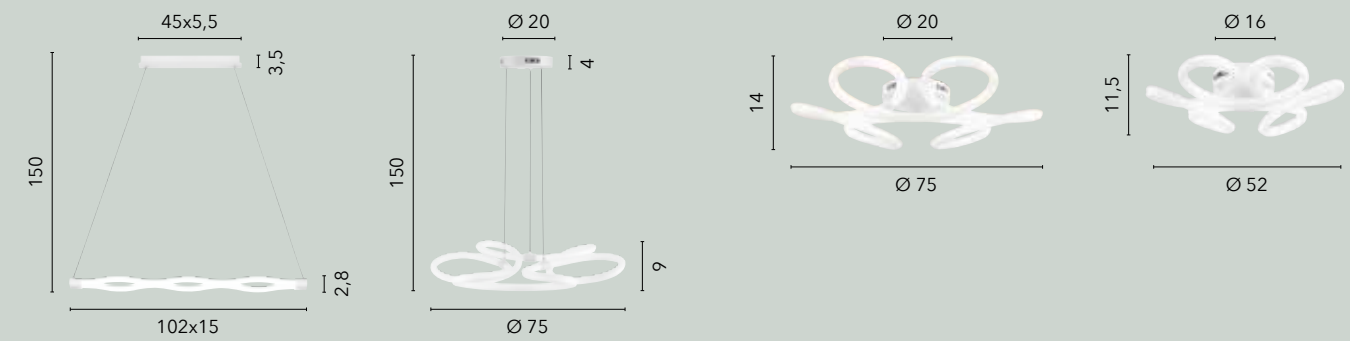

LED-HEAVEN-S102
8031414873500
LED 40W
5800 lm
4000K

LED-HEAVEN-S72
8031414873494
LED 90W
13200 lm
4000K

LED-HEAVEN-PL72
8031414873524
LED 90W
13200 lm
4000K

LED-HEAVEN-PL50
8031414873517
LED 60W
8700 lm
4000K

LED-HEAVEN-AP
8031414873463
LED 20W
2900 lm
4000K

LED-HEAVEN-L
8031414873487
LED 20W
2900 lm
4000K

LED-HEAVEN-PT
8031414873470
LED 30W
4400 lm
4000K