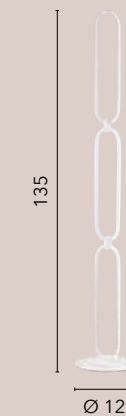

LED-INFINITY-PT

8031414868797

LED 30W
2700 lm
4000K