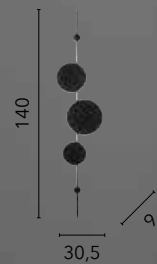

IDOL

/ Applique a LED realizzato in alluminio disponibile nelle varianti nero opaco e oro satinato.

/ LED wall lamp made of aluminum available in matt black and satin gold.

LED-IDOL-AP-NER
8031414896882

LED-IDOL-AP-ORO
8031414896899

LED 33W
3720 lm
3000K 4000K