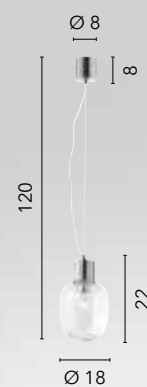

I-FELLINI-S18
8031440364126
1x E27 LED