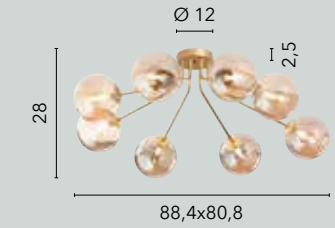

**I-HONEY-SQ5**  
8031414888702  
5xG9 LED

**I-HONEY-S8**  
8031414888702  
8xG9 LED

**I-HONEY-S16-NER**  
8031414891986

**I-HONEY-S16**  
8031414891979  
16xG9 LED  
x2 attachment mounting

**I-HONEY-PL8-NER**  
8031414888641