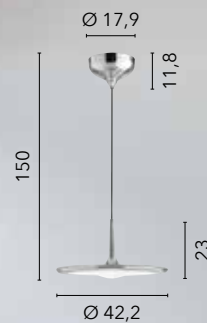

IKON

/ Collezione di design dalle forme stilizzate con struttura in metallo cromato e cavo in tessuto nero.

/ Design collection with stylized shapes with chromed metal frame and cable in black fabric.

LED-IKON-S CR
8031440363112

LED 36W
2880 lm
4000K

LED-IKON-PT CR
8031440363068

LED 36W
2880 lm
4000K