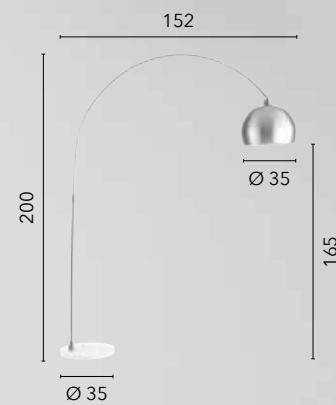

PLAZA

/ Piantana ad arco con base in marmo bianco e struttura in nichel spazzolato con diffusore in alluminio o in acrilico bianco lucido.

/ Arched floor lamp with white marble base and brushed nickel structure with aluminum or glossy white acrylic diffuser.

I-PLAZA/PT BCO
8031438011254

I-PLAZA/PT NIK
8031438021253

1xE27