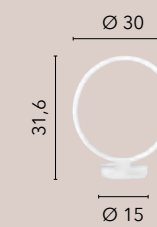

LED-FREDY-L1
8031414884834
LED 15W
1440 lm
3000K 4000K 6500K