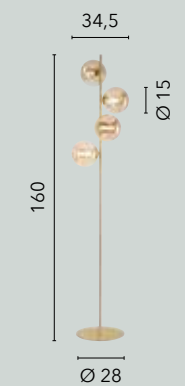

**I-HONEY-PL8**  
8031414874675  
8xG9 LED

**I-HONEY-AP2-NER**  
8031414888672

**I-HONEY-AP2**  
8031414874699  
2xG9 LED

**I-HONEY-L2-NER**  
8031414888658

**I-HONEY-L2**  
8031414874705  
2xG9 LED

**I-HONEY-PT4-NER**  
8031414888665