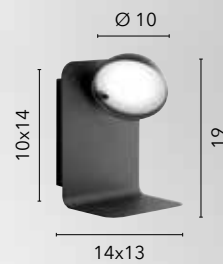

# BOING

/ Applique disponibile in metallo gofrato bianco o nero con testa orientabile a LED integrato ed entrata USB 2A.  
/ Wall lamp available in white or black embossed metal with integrated LED adjustable head and USB 2A input.