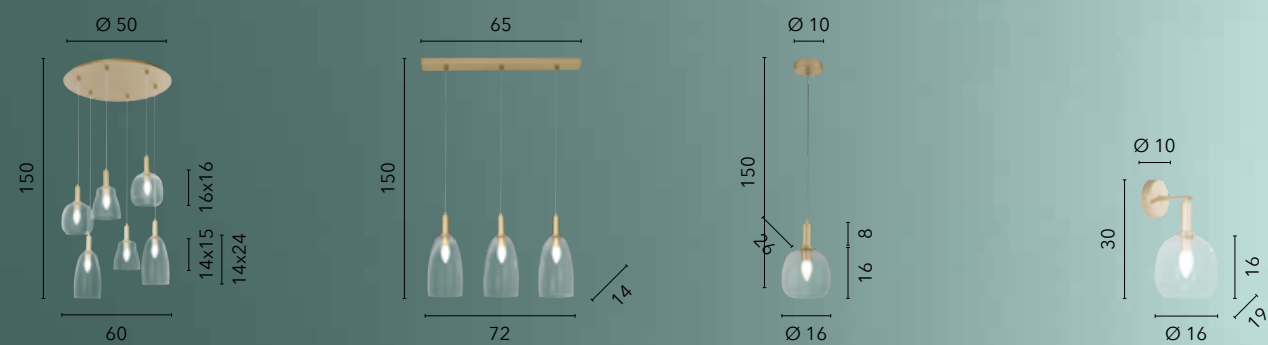

BRANDY

/ Collezione realizzata con diffusori finemente lavorati in vetro soffiato dalle configurazioni diverse e finiture in oro satinato.

/ Collection made with diffusers finely worked in blown glass with different configurations and satin gold finishes.

I-BRANDY-S6
8031414895168
6xE14

I-BRANDY-S3
8031414895151
3xE14

I-BRANDY-S1
8031414895144
1xE14

I-BRANDY-AP
8031414895175
1xE14