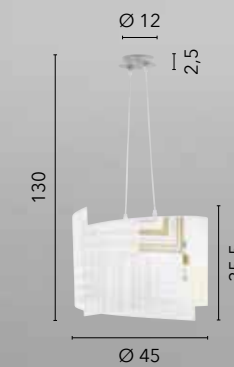

I-SEVENTY/S45
8031440365130
2xE27