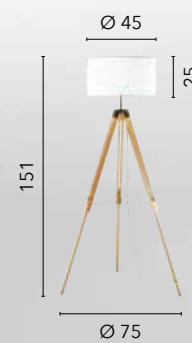

STUDIOS

/ Lampada da terra con cavalletto realizzato in legno rovere dai toni miele e paralume in tessuto bianco.

/ Floor lamp with stand made of oak with honey tones and white fabric lampshade.

I-STUDIOS/PT
8031440359825
1xE27