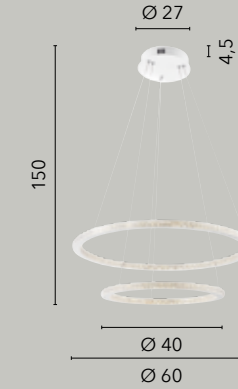

LED-BRYANT-S2
8031414877171

LED 50W
6640 lm
4000K ◯

LED-BRYANT-S2C
8031414877706

LED 50W
6640 lm
3000K ◐