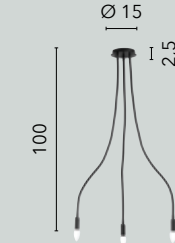

# LOVER

/ Collezione dalle linee curve e sinuose in metallo flessibile rivestito in silicone nero o bianco.

/ Collection with curved and sinuous lines in flexible metal covered in black and white silicone.