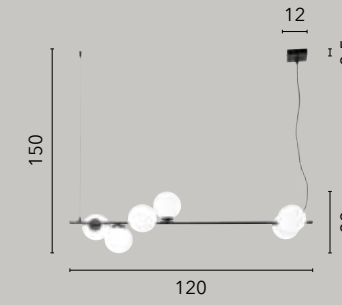

I-ENOIRE-S120
8031414890651

I-ENOIRE-AP2
8031414869831

I-ENOIRE-AP1
8031414869824

I-ENOIRE-AP3-ORO
8031414890613
3xE14 LED

I-ENOIRE-AP2-ORO
8031414890606
2xE14 LED

I-ENOIRE-AP1-ORO
8031414890590
1xE14 LED