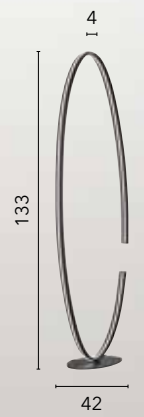

LED-CLARKE-PTC
8031414877737

LED 25W
3650 lm
3000K ●

LED-CLARKE-PT
8031414871537

LED 25W
3650 lm
4000K ●