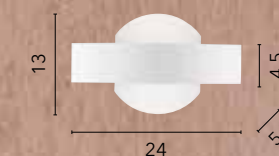

LED-ETERNITY-AP
8031440365437

LED 11W
1210 lm
4000K ●