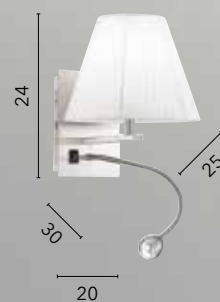

HELLY

/ Applique in alluminio con diffusore in tessuto disponibile nelle varianti plissettato bianco, marrone e bianco con luce a LED da lettura regolabile.
/ Aluminum wall lamp with fabric diffuser available in white, brown and white pleated versions with adjustable LED reading light.

I-090111-5A
8031421131082

LED 3W
60 lm - 4500K
1xE14