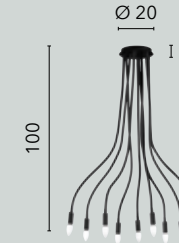

# LOVER

/ Collezione dalle linee curve e sinuose in metallo flessibile rivestito in silicone nero o bianco.

/ Collection with curved and sinuous lines in flexible metal covered in black and white silicone.