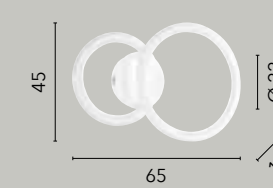

LED-BRYANT-PL2
8031414877140

LED 45W
6000 lm
4000K ◯

LED-BRYANT-PL2C
8031414877676

LED 45W
6000 lm
3000K ◐