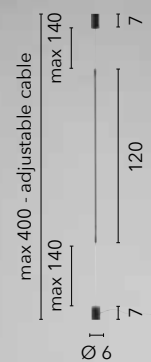

LED-GRAVITY-PT-NER
8031414896868

LED-GRAVITY-PT-BCO
8031414896851

LED-GRAVITY-PT-ORO
8031414896875

LED 15W
1728 lm
3000K 4000K 6000K