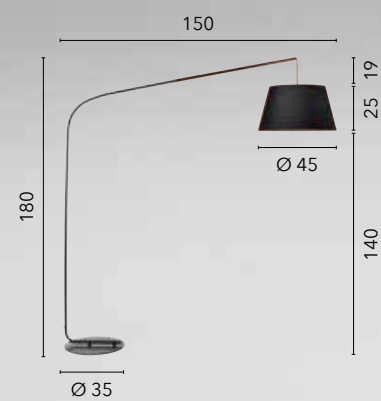

ENJOY

/ Piantana ad arco realizzata in metallo verniciato nero con paralume in tessuto che garantisce una luminosità efficace.

/ Arched floor lamp made of black painted metal with fabric lampshade that guarantees effective brightness.

I-ENJOY-PT-NER
8031414884711

1xE27
electric cable length 230cm