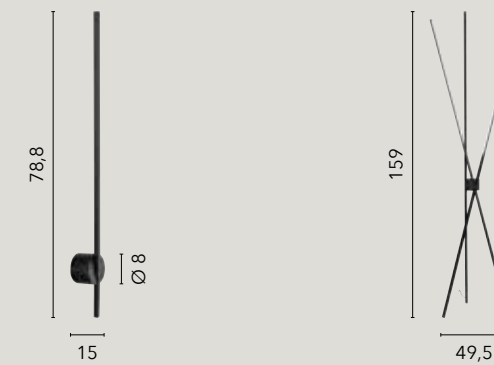

LED-SHANGHAI-APC NERO 8031414877430	LED-SHANGHAI-PT3 NERO 8031414893508
	LED-SHANGHAI-APC BCO 8031414877423 LED 9W 1100 lm 3000K ●	LED-SHANGHAI-PT3 BCO 8031414893492 LED 31W 3990 lm 3000K ● 4000K ●
	LED-SHANGHAI-AP NERO 8031440365550	
	LED-SHANGHAI-AP BCO 8031440365543 LED 9W 1100 lm 4000K ●