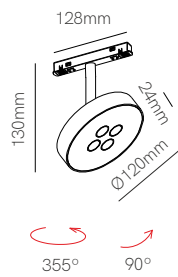

Cookie 48V

Technical Information

Version	Cookie
Power	12W
Installation	Magnet Track
Color Temperature	2.700K / 3.000K
Lumens	940 lm / 950 lm
Material	Aluminium
Finishes	White / Black
Code	4772 ☐ 2.700K 4773 ☐ 3.000K 4774 ☒ 2.700K 4775 ☒ 3.000K

*Need power supply (page 270).

3 YEARS WARRANTY | 26.000 HOURS | IP 20 | 48V DC | UGR <19 | PF >0,5 | CRI ≥90 | III | 38° | 50/60 Hz | +40°C / -20°C | 1/20