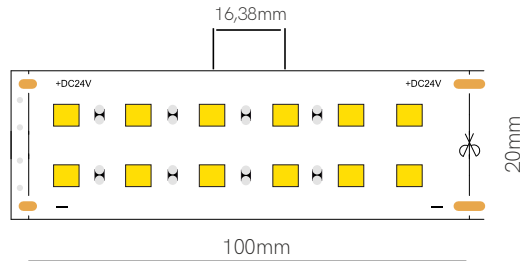

Fine 55

*High: IP20 = 1,5mm.

Technical Information

Version	Fine 55
Power	24 W/m
Color Temperature	2.700K / 3.000K / 4.000K
Lumens	From 80 Lm/w to 86 Lm/w
Ingress Protection	IP20

Code	Code	Lumens	CCT	IP
	55270	80 Lm/w	2700K	IP20
	55300	83 Lm/w	3000K	IP20
	55400	86 Lm/w	4000K	IP20

*Available in reel of 5 meters.

5 YEARS WARRANTY | 120 LED/m | CRI >90 | III | 24 VDC | 100mm | 5050 | p.172