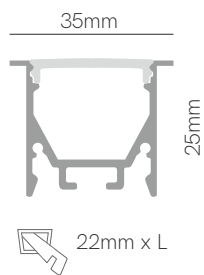

Box 10

*Useful area: 12x17,7mm.

Technical Information

Version	Box 10
Max. power	25W
Installation	Recessed
Material	Aluminium
Finishes	White / Black / Aluminium
Code	10121 ☐ 10122 ☒ 10119 ☐

Accessories

Diffuser PC Opal 70% ☐ 20490	Diffuser PC Black 50% ☒ 20502	Diffuser Continuous ☐ 20997	End Cap ☐ 10621 ☒ 10622 ☐ 10623	Joint 90° Metallic ☒ 20510	Joint 90° Metallic ☒ 20540	Joint 120° Metallic ☒ 20530	Joint 180° Metallic ☒ 20520	Clip Metallic ☒ 20710