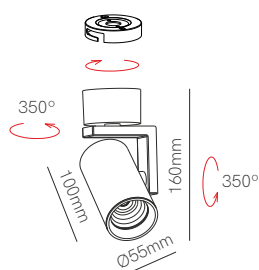

New

Volt round 1

Volt square 1

Technical Information

Version	Volt round 1	Volt square 1
Power	8W	8W
Installation	Surface / Recessed	Surface / Recessed
Color Temperature	Switch 2.700K / 3.200K / 4.000K	Switch 2.700K / 3.200K / 4.000K
Lumens	570 lm	570 lm
Material	Aluminium	Aluminium
Finishes	White / Black	White / Black
Code	5041 ☐ 5042 ☒	5043 ☐ 5044 ☒

*Included surface base (mounted) and recessed base (not mounted).

3 YEARS WARRANTY |
30.000 HOURS |
IP 20 |
100/277 VAC |
PF >0,9 |
CRI ≥90 |
38° |
IK06 |
50/60 Hz |
+45°C / -20°C |
CCT SWITCH |
1/20