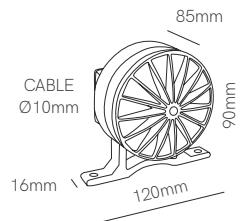

Nik

Technical Information

Version	Nik
Power	5W
Installation	Surface
Color Temperature	3.000K / 4.000K
Lumens	340 lm / 350 lm
Material	Aluminium
Finishes	Gray
Code	4291 ■ 3.000K 4292 ■ 4.000K

*Integrated driver.

3 YEARS WARRANTY | 20.000 HOURS | IP 65 | 100/277 VAC | PF >0,6 | CRI ≥70 | 5° | 50/60 Hz | IK05 | +40°C / -20°C | 1/40