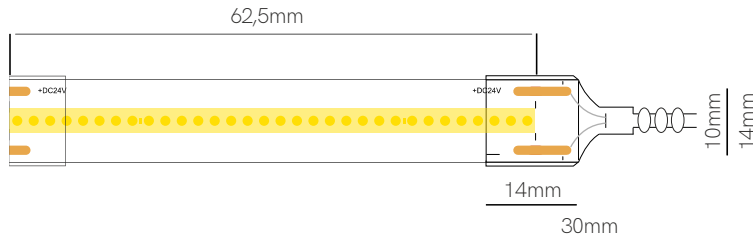

Fine 31

*High: IP20 = 1,5mm / IP67 = 5,8mm.

Technical Information

Version	Fine 31
Power	12 W/m
Color Temperature	2.700K / 3.000K / 4.000K
Lumens	From 95 Lm/w to 100 Lm/w
Ingress Protection	IP20 / IP67

Code	Lumens	CCT	IP
31270	95 Lm/w	2700K	IP20
31300	98 Lm/w	3000K	IP20
31400	100 Lm/w	4000K	IP20
31277	95 Lm/w	2700K	IP67
31307	98 Lm/w	3000K	IP67
31407	100 Lm/w	4000K	IP67