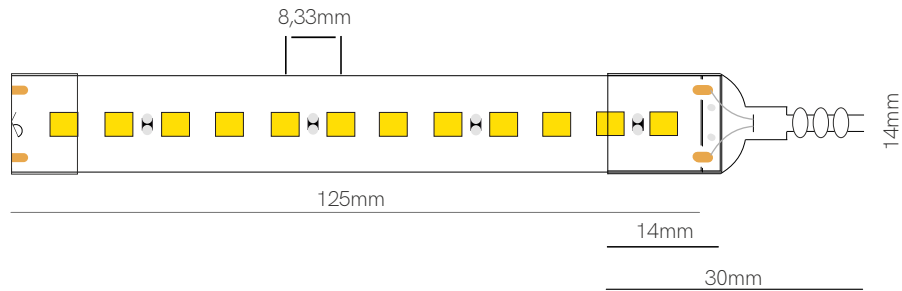

Joint
21,6x11,5x5,7mm
20999

*Available in reel of 5 or 25 meters.

5 YEARS WARRANTY | 160 LED/m | CRI ≥90 | 24 VDC | 50mm | 2835 | p.172

New

Fine 32 N

*High: IP65 = 5,25mm.

Technical Information

Version	Fine 32-N
Power	15 W/m
Color Temperature	2.700K / 3.000K / 4.000K / 6.000K
Lumens	From 100 Lm/w to 110 Lm/w
Ingress Protection	IP65