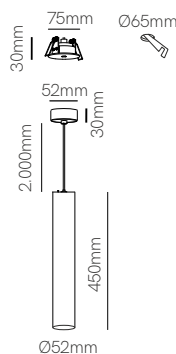

Atmos 25

Atmos 45

Technical Information

Version	Atmos 25	Atmos 45
Power	7W	10W
Installation	Surface / Recessed	Surface / Recessed
Color Temperature	Switch 2.700K / 3.200K / 4.000K	Switch 2.700K / 3.200K / 4.000K
Lumens	770 lm	1.100 lm
Material	Aluminium	Aluminium
Finishes	White / Black / Chrome / Wood	White / Black / Chrome / Wood