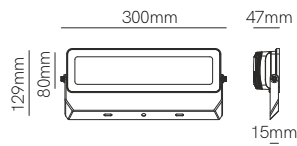

New

Wech

Technical Information

Version	Wech
Power	10W
Installation	Portable
Color Temperature	Switch 3.000K / 4.000K / 5.000K
Lumens	500 lm
Material	Aluminium & Polycarbonate
Finishes	Black
Code	5004 ☐
	5005 ☒

*Charger by USB. Charger included.