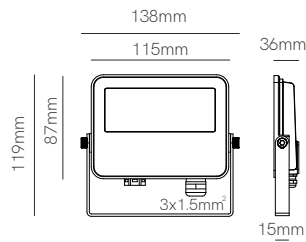

Technical Information

Version	Sky switch 10W	Sky switch 20W
Power	10W	20W
Installation	Surface	Surface
Color Temperature	Switch 3.000K / 4.000K / 5.000K	Switch 3.000K / 4.000K / 5.000K
Lumens	1.200 lm	2.400 lm
Material	Aluminium	Aluminium
Finishes	White / Black / Gray	White / Black / Gray
Code	4679 ☐	4682 ☐
	4680 ☒	4683 ☒
	4681 ☒	4684 ☒

Accessories

3 YEARS WARRANTY | 25.000 HOURS | IP 65 | 180/260 VAC | PF >0,9 | CRI ≥80 | 115° | 50/60 Hz | IK08 | +45°C / -20°C | AKZO NOBEL | CCT SWITCH | >1KV