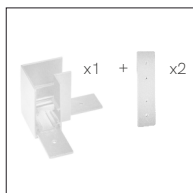

L joint ceiling surface

L: 40mm W: 40mm H: 53mm

- 4644 ☐
- 4643 ☒