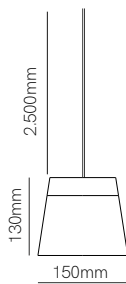

New

Lievo XL suspension

Technical Information

Version	Lievo XL suspension
Power	15W
Installation	Surface / Recessed
Color Temperature	Switch 2.700K / 3.200K / 4.000K
Lumens	1.100 lm
Material	Aluminium
Finishes	White / Black
Code	5090 ☐
	5091 ☒

*Base not included. You need to choose a base to complete the installation.

Accessories

Surface Base 15W
Ø75x33mm
☐ 5122
☒ 5123

Recessed Base 15W
Ø90x22mm / Ø80mm
☐ 5124
☒ 5125

Wire holder
☐ 5106
☒ 5107

Additional wire (1m)
☐ 5128
☒ 5129

Side base / Front base Ø25
Side base / Front base Ø28
Side base / Front base Ø33

*See pages 276 and 278 for available codes of Side base and Front base.

3 YEARS WARRANTY |
30.000 HOURS |
IP 20 |
100/277 VAC |
UGR <19 |
PF >0,9 |
CRI ≥93 |
38° |
50/60 Hz |
+45°C / -20°C |
CCT SWITCH |
1/20