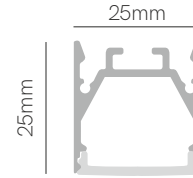

Code: **2** **2**

*Create your code according to your preferences.

New

Square

*Finished luminaire. Includes suspension kit, power cable and end caps.

Technical Information

Version	Square
Power	43W / 62W
Installation	Pendant
Material	Aluminium
Finishes	White (9003) / Black (9005)