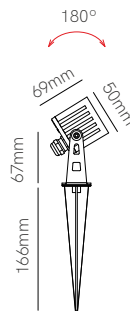

Technical Information

Version	Zas round	Fade
Power	3W	7W
Installation	Floor	Floor
Color Temperature	3.000K	3.000K
Lumens	240 lm	450 lm
Material	Aluminium	Aluminium
Finishes	Black / Corten	White / Black / Corten

Code	4134 	4690
	4922 	4692
		4693

100/277 VAC | 20.000 HOURS | PF >0,6 | 30° | IK05

220/240 VAC | 30.000 HOURS | PF >0,9 | 40° | IK08

*Spike included.

3 YEARS WARRANTY | IP 65 | CRI ≥80 | CABLE 24CM | 50/60 Hz | +40°C / -20°C | 1/50