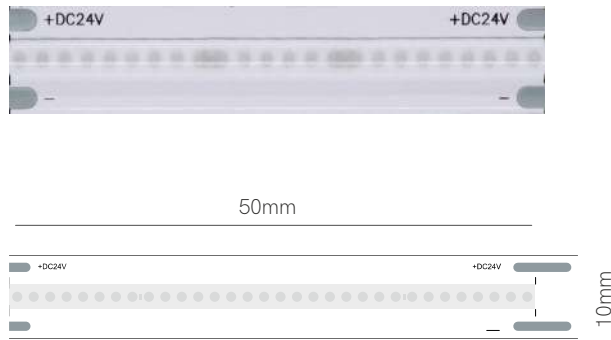

New

Fine 45

*High: IP20 = 2,2mm.

Technical Information

Version	Fine 45
Power	10W
Color Temperature	Red / Green / Blue
Lumens	-
Ingress Protection	IP20

Code	Code	Lumens	CCT	IP
	45220	-	RED	IP20
	45310	-	GREEN	IP20
	45520	-	BLUE	IP20

Accessories

*Available in reel of 10 meters.

5 YEARS WARRANTY | 480 LED/m | 24 VDC | III | 50 mm | CSP | p.172