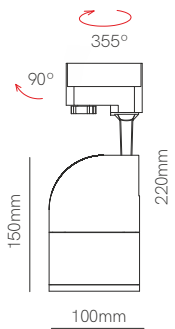

New

Konic

Konic dimmable

Technical Information

Version	Konic	Konic dimmable
Power	30W	30W
Installation	Three Phase Track	Three Phase Track
Color Temperature	Switch 2.700K / 3.200K / 4.000K	Switch 2.700K / 3.200K / 4.000K
Lumens	2.440 lm	2.440 lm
Material	Aluminium	Aluminium
Finishes	White / Black	White / Black
Code	4441-N ☐ 4442-N ☒	4985 ☐ 4986 ☒

3 YEARS WARRANTY | 30.000 HOURS | IP 20 | 220/240 VAC | UGR <19 | PF >0,9 | CRI ≥94 | 15° 38° 60° | 50/60 Hz | +40°C -15°C | CCT SWITCH | AKZO NOBEL | 1/8