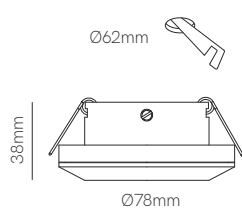

*GU10 Bulbholder included.

 Bathroom

 Technical Information

Version	Bathroom
Installation	Recessed
Material	Aluminium
Finishes	White / Brushed aluminium
Bulbholder	50mm G5.3
Code	223232 <input type="checkbox"/>
	223233 <input checked="" type="checkbox"/>