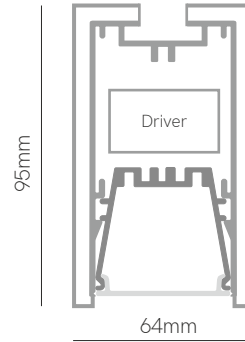

New

Forest

*Finished luminaire. Includes power supply, suspension kit, power cable and end caps.

Technical Information

Version	Forest
Power	31W / 38W / 46W / 53W
Installation	Pendant
Material	Aluminium
Finishes	Wood

Code	Diffuser (Angle)	Power (Size)	CCT (Lm/W)	Driver	Colour
Code 4	UGR (81°) 3	31W (1.155mm) 3	2.700K (112 lm/W) 2	On / Off 1	Wood 8
	Opal (112°) 5	38W (1.435mm) 4	3.000K (128 lm/W) 3	Dali 2	
		46W (1.715mm) 5	4.000K (136 lm/W) 4	Push 3	
		53W (1.995mm) 6	5.000K (136 lm/W) 5	Casambi 5	
			2.700-5.000K (105 lm/W) 9	Tuya 7	

Code: **4** ☐ ☐ ☐ ☐ ☐ **8**

*Create your code according to your preferences.