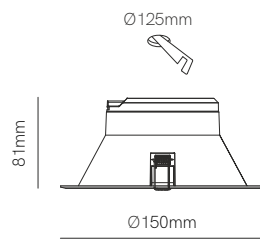

Thesis 15W dimmable

Thesis 25W dimmable

Technical Information

Version	Thesis 15W dimmable	Thesis 25W dimmable
Power	15W	25W
Installation	Recessed	Recessed
Color Temperature	Switch 3.000K / 4.000K / 5.000K	Switch 3.000K / 4.000K / 5.000K
Lumens	1.300 lm	2.625 lm
Material	Polybutylene and Polycarbonate	Polybutylene and Polycarbonate
Finishes	White / Black	White / Black
Code	4767 ☐	4691 ☐

3 YEARS WARRANTY | 25.000 HOURS | IP 40 | 220/240 VAC | UGR <19 | PF >0,9 | CRI ≥85 | 90° | 50/60 Hz | IK06 | TRIAC DIMM | +40°C / -20°C | CCT SWITCH | 1/6