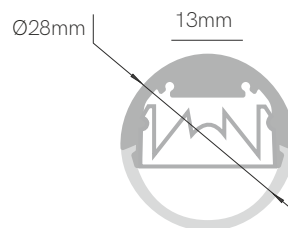

Angle 30°

*Useful area: 12x8mm.

Technical Information

Version	Box 39
Max. power	25W
Installation	Surface
Material	Aluminium
Finishes	Black
Code	39122 ■

Accessories

						
Diffuser PC Opal 70% ■ 39440	Diffuser PC Transp. 90% ■ 39450	Diffuser PC Optic 30% ■ 39430	End Cap ■ 39622	Clip Plastic ■ 25530	Suspension Kit ■ 25887 (2m)	Base 455x47x28mm □ 35331 (30W/24V) ■ 35332 (30W/24V) □ 35361 (60W/24V) ■ 35362 (60W/24V) □ 35311 (100W/24V) ■ 35312 (100W/24V)