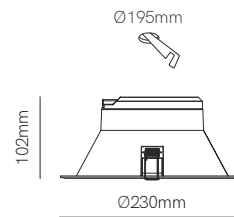

New

Thessis 15W

Thessis 25W

Thessis 35W

Technical Information

Version	Thessis 15W	Thessis 25W	Thessis 35W
Power	15W	25W	35W
Installation	Recessed	Recessed	Recessed
Color Temperature	Switch 3.000K / 4.000K / 5.000K	Switch 3.000K / 4.000K / 5.000K	Switch 3.000K / 4.000K / 5.000K
Lumens	1.300 lm	2.625 lm	3.100 lm
Material	Polybutylene and Polycarbonate	Polybutylene and Polycarbonate	Polybutylene and Polycarbonate
Finishes	White / Black	White / Black	White
Code	4766 ☐ 4987 ☒ New	4236 ☐ 4988 ☒ New	5030 ☐

UGR |
<19

UGR |
<19

3 YEARS WARRANTY | 25.000 HOURS | IP 40 | 220/240 VAC | PF >0,9 | CRI ≥85 | 90° | 50/60 Hz | IK06 | +40°C / -20°C | CCT SWITCH | 1/6