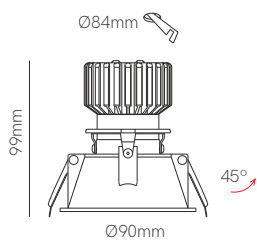

Tao

Technical Information

Version	Tao
Power	10W
Installation	Recessed
Color Temperature	3.000K / 4.000K
Lumens	925 lm / 1.000 lm
Material	Aluminium
Finishes	White / Black

Code	3942	☐	3.000K
	3943	☐	4.000K
	3944	☒	3.000K
	3945	☒	4.000K

3 YEARS WARRANTY | 50.000 HOURS | IP 32 | 220/240 VAC | UGR <19 | PF >0,9 | CRI ≥80 | 38° | 50/60 Hz | | +40°C / -20°C | | 1/40