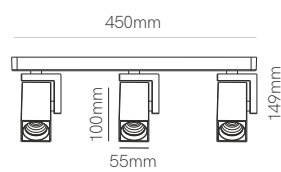

New

Volt round 3

Volt square 3

Technical Information

Version	Volt round 3	Volt square 3
Power	24W	24W
Installation	Surface	Surface
Color Temperature	Switch 2.700K / 3.200K / 4.000K	Switch 2.700K / 3.200K / 4.000K
Lumens	1.700 lm	1.700 lm
Material	Aluminium	Aluminium
Finishes	White / Black	White / Black
Code	5045 ☐ 5046 ☒	5047 ☐ 5048 ☒

3 YEARS WARRANTY | 30.000 HOURS | IP 20 | 100/277 VAC | PF >0,9 | CRI ≥90 | 38° | IK06 | 50/60 Hz | +45°C / -20°C | CCT SWITCH | 1/10