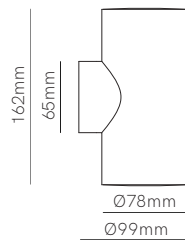

New

Sunset round

Sunset square

Technical Information

Version	Sunset round	Sunset square
Power	16W	16W
Installation	Surface	Surface
Color Temperature	Switch 2.700K / 3.200K / 4.000K	Switch 2.700K / 3.200K / 4.000K
Lumens	1.800 lm	1.800 lm
Material	Polycarbonate	Polycarbonate
Finishes	White / Black / Corten	White / Black / Corten
Code	4989 ☐	4992 ☐
	4990 ☒	4993 ☒
	4991 ☒	4994 ☒

3 YEARS WARRANTY | 25.000 HOURS | IP 65 | 220/240 VAC | PF >0,9 | CRI ≥80 | 40° | 50/60 Hz | IK06 | +40°C / -20°C | CCT SWITCH | 1/10