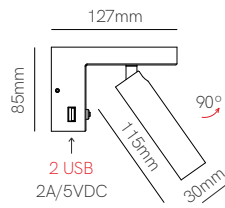

Beam

Technical Information

Version	Beam
Power	5W
Installation	Surface
Color Temperature	2.700K
Lumens	380 lm / 190 lm / 95 lm
Material	Aluminium
Finishes	White / Black
Code	3958 ☐
	3959 ☒

*Charger by USB.

5 YEARS WARRANTY | 30.000 HOURS | IP 20 | 220/240 VAC | PF >0,9 | CRI ≥90 | 40° | 50/60 Hz | 3 INTENSITIES | +40°C / -20°C | 1/12