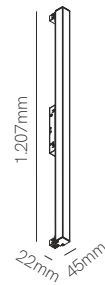

Technical Information

Version	Line 7,5W	Line 15W	Line 30W
Power	7,5W	15W	30W
Installation	Magnet Track	Magnet Track	Magnet Track
Color Temperature	3.000K	3.000K	3.000K
Lumens	320 lm	760 lm	1.050 lm
Material	Aluminium	Aluminium	Aluminium
Finishes	Black	Black	Black
Code	4784 ■	4785 ■	4786 ■

1/25 | PF >0,4

1/25 | PF >0,5

1/20 | PF >0,5

*Need power supply (page 270).

3 YEARS WARRANTY | 26.000 HOURS | IP 20 | 48V DC | UGR <19 | CRI ≥90 | III | 100° | 50/60 Hz | +40°C / -20°C