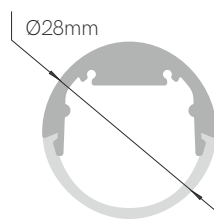

New

Box 39

Opal