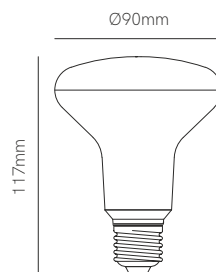

R-90 3.000K

Technical Information

Version	R-80	R-90 2.200K	R-90
Power	10W	12W	12W
Color Temperature	3.000K	2.200K	3.000K
Lumens	891 lm	850 lm	1.100 lm
Code	592076-C3(N)	4137	592074-C(N)

3 YEARS WARRANTY | 25.000 HOURS | IP 40 | 220/240 VAC | PF >0,8 | CRI ≥80 | 120° | 50/60 Hz | +40°C / -20°C | 10/40