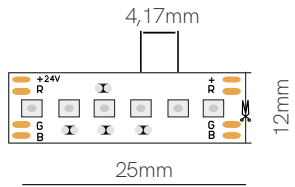

Fine 43

*High: IP20 = 1,5mm.

Technical Information

Version	Fine 43
Power	19,2 W/m
Color Temperature	RGB
Lumens	-
Ingress Protection	IP20

	Code	Lumens	CCT	IP
Code	43430	-	RGB	IP20

*Available in reel of 5 meters.

3 YEARS WARRANTY | 240 LED/m | 24 VDC | III | 25mm ✂ | 3535 | p.172