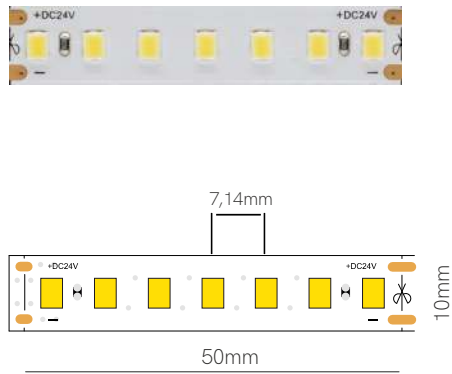

Fine 44

*High: IP20 = 1,5mm.

Technical Information

Version	Fine 44
Power	14,4 W/m
Color Temperature	2.700K / 3.700K / 5.000K / 11.600K
Lumens	From 80 Lm/w to 95 Lm/w
Ingress Protection	IP20

Code	Lumens	CCT	IP
44370	85 Lm/w	MEAT (3.700K)	IP20
44110	95 Lm/w	FISH (11.600K)	IP20
44500	90 Lm/w	FRUIT (5.000K)	IP20
44270	80 Lm/w	BREAD (2.700K)	IP20

Accessories

Joint
13,8x11,55x3,9mm
20220

Joint
13,55x11,67x4,7mm
20120

Joint
15,4x11,5x5,7mm
20991

Joint
21,6x11,5x5,7mm
20999

*Available in reel of 5 meters.

5 YEARS WARRANTY | 140 LED/m | CRI 75/97 | III | 24 VDC | 50mm | 2835 | p.172