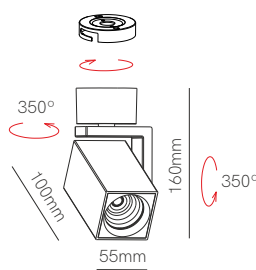

New

Volt round 1

Volt square 1

Technical Information

Version	Volt round 1	Volt square 1
Power	8W	8W
Installation	Surface / Recessed	Surface / Recessed
Color Temperature	Switch 2.700K / 3.200K / 4.000K	Switch 2.700K / 3.200K / 4.000K
Lumens	570 lm	570 lm
Material	Aluminium	Aluminium
Finishes	White / Black	White / Black
Code	5041 ☐ 5042 ☒	5043 ☐ 5044 ☒

*Included surface base (mounted) and recessed base (not mounted).

3 YEARS WARRANTY |
30.000 HOURS |
IP 20 |
100/277 VAC |
PF >0,9 |
CRI ≥90 |
38° |
IK06 |
50/60 Hz |
+45°C / -20°C |
CCT SWITCH |
1/20