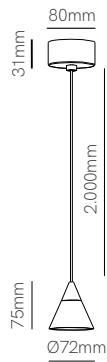

Technical Information

Version	Zoe surface	Zoe recessed
Power	7W	7W
Installation	Surface	Recessed
Color Temperature	2.700K / 3.000K	2.700K / 3.000K
Lumens	360 lm / 370 lm	360 lm / 370 lm
Material	Aluminium	Aluminium
Finishes	White / Black	White / Black

Code	Zoe surface	Zoe recessed
	4803 ☐ 2.700K	4799 ☐ 2.700K
	4804 ☐ 3.000K	4800 ☐ 3.000K
	4805 ☒ 2.700K	4801 ☒ 2.700K
	4806 ☒ 3.000K	4802 ☒ 3.000K

3 YEARS WARRANTY | 26.000 HOURS | IP 20 | 220/240 VAC | UGR <19 | PF >0,5 | CRI ≥90 | 38° | 50/60 Hz | +40°C / -20°C | | 1/36