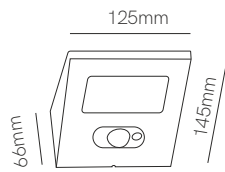

Iris

Technical Information

Version	Iris
Power	2,5W
Installation	Surface
Color Temperature	4.000K
Lumens	174 lm
Material	Aluminium
Finishes	White / Black
Code	3496 ☐
	3497 ☒

3 YEARS WARRANTY BATTERY 2 YEARS | 20.000 HOURS | 5-6 HOURS | 15% 100% 10H. 2-3H. | 2.200 mAh | IP 54 | CRI ≥80 | 120° | IK08 | +45°C -25°C | PIR SENSOR | ON OFF | 8 sec 8 min | 1/6