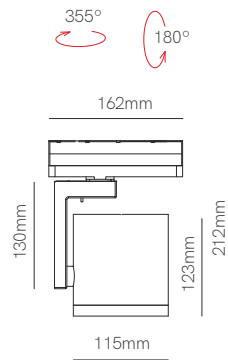

Lena

Technical Information

Version	Lena
Power	35W
Installation	Three Phase Track
Color Temperature	Switch 2.700K / 3.200K / 4.000K
Lumens	4.200 lm
Material	Aluminium
Finishes	White / Black
Code	4449-V2 ☐
	4450-V2 ☒

3 YEARS WARRANTY | 30.000 HOURS | IP 20 | 220/240 VAC | PF >0,9 | CRI ≥80 | 15° 38° 60° | 50/60 Hz | +50°C -20°C | CCT SWITCH | 1/8