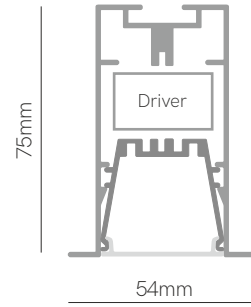

Time E

43mm x L

*Spring clips included.

Technical Information

Version	Time E
Power	31W / 46W / 69W
Installation	Recessed
Material	Aluminium
Finishes	White (9003) / Black (9005) / Gray (9006)

Code	Diffuser (Angle)	Power (Size)	CCT (lm/W)	Driver	Colour
Code 9	UGR (81°) 3	31W (1.130mm) 3	2.700K (112 lm/W) 2	On / Off 1	□ White 1
	Opal (112°) 5	46W (1.690mm) 5	3.000K (128 lm/W) 3	Dali 2	■ Black 2
		69W (2.530mm) 7	4.000K (136 lm/W) 4	Push 3	■ Gray 3
			5.000K (136 lm/W) 5	Casambi 5	

Code: **9** ■ ■ ■ ■ ■

*Create your code according to your preferences.