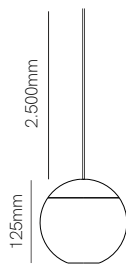

New

Bora XL suspension

Technical Information

Version	Bora XL suspension
Power	15W
Installation	Surface / Recessed
Color Temperature	Switch 2.700K / 3.200K / 4.000K
Lumens	1.100 lm
Material	Aluminium
Finishes	White / Black
Code	5086 ☐
	5087 ☒

*Base not included. You need to choose a base to complete the installation.

Accessories

Surface Base 15W Ø75x33mm ☐ 5122 ☒ 5123	Recessed Base 15W Ø90x22mm / Ø80mm ☐ 5124 ☒ 5125	Wire holder ☐ 5106 ☒ 5107	Additional wire (1m) ☐ 5128 ☒ 5129	Side base / Front base Ø25 Side base / Front base Ø28 Side base / Front base Ø33

*See pages 276 and 278 for available codes of Side base and Front base.

3 YEARS WARRANTY |
30.000 HOURS |
IP 20 |
100/277 VAC |
UGR <19 |
PF >0,9 |
CRI ≥93 |
38° |
50/60 Hz |
+45°C / -20°C |
CCT SWITCH |
1/20