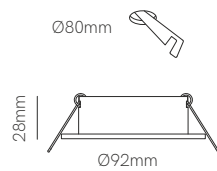

1/50

1/20

*GU10 Bulbholder included, except 258226C.

Zio recessed

Zio surface

Technical Information

Version	Zio recessed	Zio surface
Installation	Recessed	Surface
Material	Aluminium	Aluminium
Finishes	White / Black / Brushed alumin.	White / Black
Bulbholder	50mm GU10	50mm GU10
Code	4476 <input type="checkbox"/>	4482 <input type="checkbox"/>
	4477 <input checked="" type="checkbox"/>	4483 <input checked="" type="checkbox"/>
	257226C <input checked="" type="checkbox"/>	