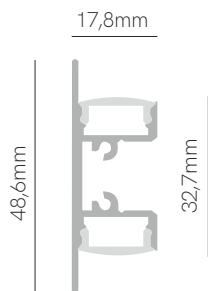

Box 22

*Useful area: 12x3mm.

Technical Information

Version	Box 22
Max. power	15W
Installation	Surface
Material	Aluminium
Finishes	Black / Aluminium
Code	22122
	22119

Accessories

Diffuser PC
Opal 70%
 20497

Diffuser
Silicone Opal 60%
 20469
 20469-15

End Cap
 22622
 22623

End Cap
 22632
 22633

Clip
Metallic
 22330

3 YEARS WARRANTY | IP 20 | | 2m Max | | AL 6063 | p.172