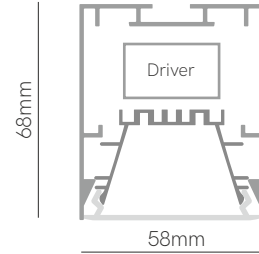

Urban

Technical Information

Version	Urban
Power	46W / 57W / 69W / 80W / 103W
Installation	Surface / Pendant
Material	Aluminium
Finishes	White (9003) / Black (9005) / Gray (9006)

Code	Diffuser (Angle)	Power (Size)	CCT (Lm/W)	Driver	Colour
Code	6	UGR (78°) 4	46W (1.130mm) 3	2.700K (112 lm/W) 2	On / Off 1
	Opal (112°) 5	57W (1.410mm) 4	3.000K (128 lm/W) 3	Dali 2	White 1
		69W (1.690mm) 5	4.000K (136 lm/W) 4	Push 3	Black 2
		80W (1.970mm) 6	5.000K (136 lm/W) 5	Casambi 5	Gray 3
		103W (2.530mm) 7	2.700-5.000K (105 lm/W) 9	Tuya 7	Matt Gold 4
					Corten 6
					Copper 7

Code: **6** [ ] [ ] [ ] [ ] [ ] [ ]

On demand.

*Create your code according to your preferences. CCT 2.700-5.000K only works with driver Casambi and Tuya.

Accessories

End caps [ ] 40721 [ ] 40722 [ ] 40723	Joint 180° [ ] 40220	Joint 90° [ ] 40550	Wall bracket [ ] 40851 [ ] 40852 [ ] 40853	Trimless [ ] 40669	Base 3x0,75 (2,5m) Ø60x28mm [ ] 40881 [ ] 40882 [ ] 40883	Base 5x0,5 (2,5m) Ø60x28mm [ ] 40991 [ ] 40992 [ ] 40993	Ceiling suspension [ ] 40780	Suspension Kit [ ] 40790 (2m)