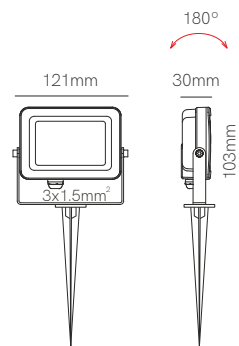

Sky with spike

Technical Information

Version	Sky with spike
Power	10W
Installation	Floor
Color Temperature	3.000K / GREEN
Lumens	1.000 lm / 820 lm
Material	Aluminium
Finishes	Corten
Code	4340 ■ 3.000K
	4341 ■ GREEN

*Spike included.

5 YEARS WARRANTY | 50.000 HOURS | IP 65 | 220/240 VAC | PF >0,9 | CRI ≥80 | 115° | 50/60 Hz | IK08 | +45°C / -20°C | AKZO NOBEL | >1KV | 1/32