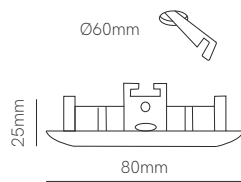

Fijo

Technical Information

Version	Fijo
Installation	Recessed
Material	Aluminium
Finishes	White / Gray / Brushed chrome
Bulbholder	50mm G5.3

Code	206280 ☐
	206284 ☐
	206285 ☐

Accessories

Bulbholder GU10

301182 ☐

*G5.3 Bulbholder included.

3 YEARS WARRANTY | IP 20 | 1/50