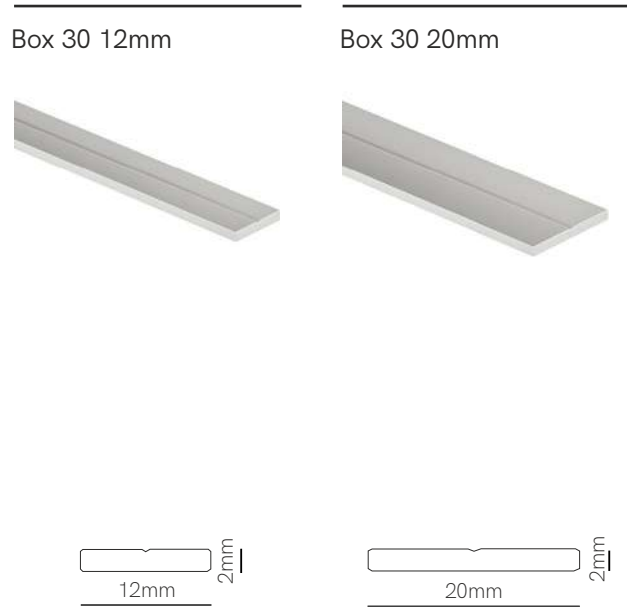

Technical Information

Version	Box 30 12mm	Box 30 20mm
Max. power	20W	40W
Installation	Surface	Surface
Material	Aluminium	Aluminium
Finishes	Aluminium	Aluminium
Code	30129 ☐	30209 ☐