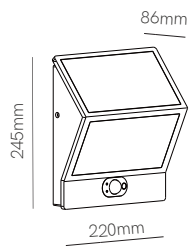

Egna

Technical Information

Version	Egna
Power	3W
Installation	Surface
Color Temperature	4.000K
Lumens	250 lm
Material	Aluminium
Finishes	White / Black
Code	3587 ☐
	3592 ☒