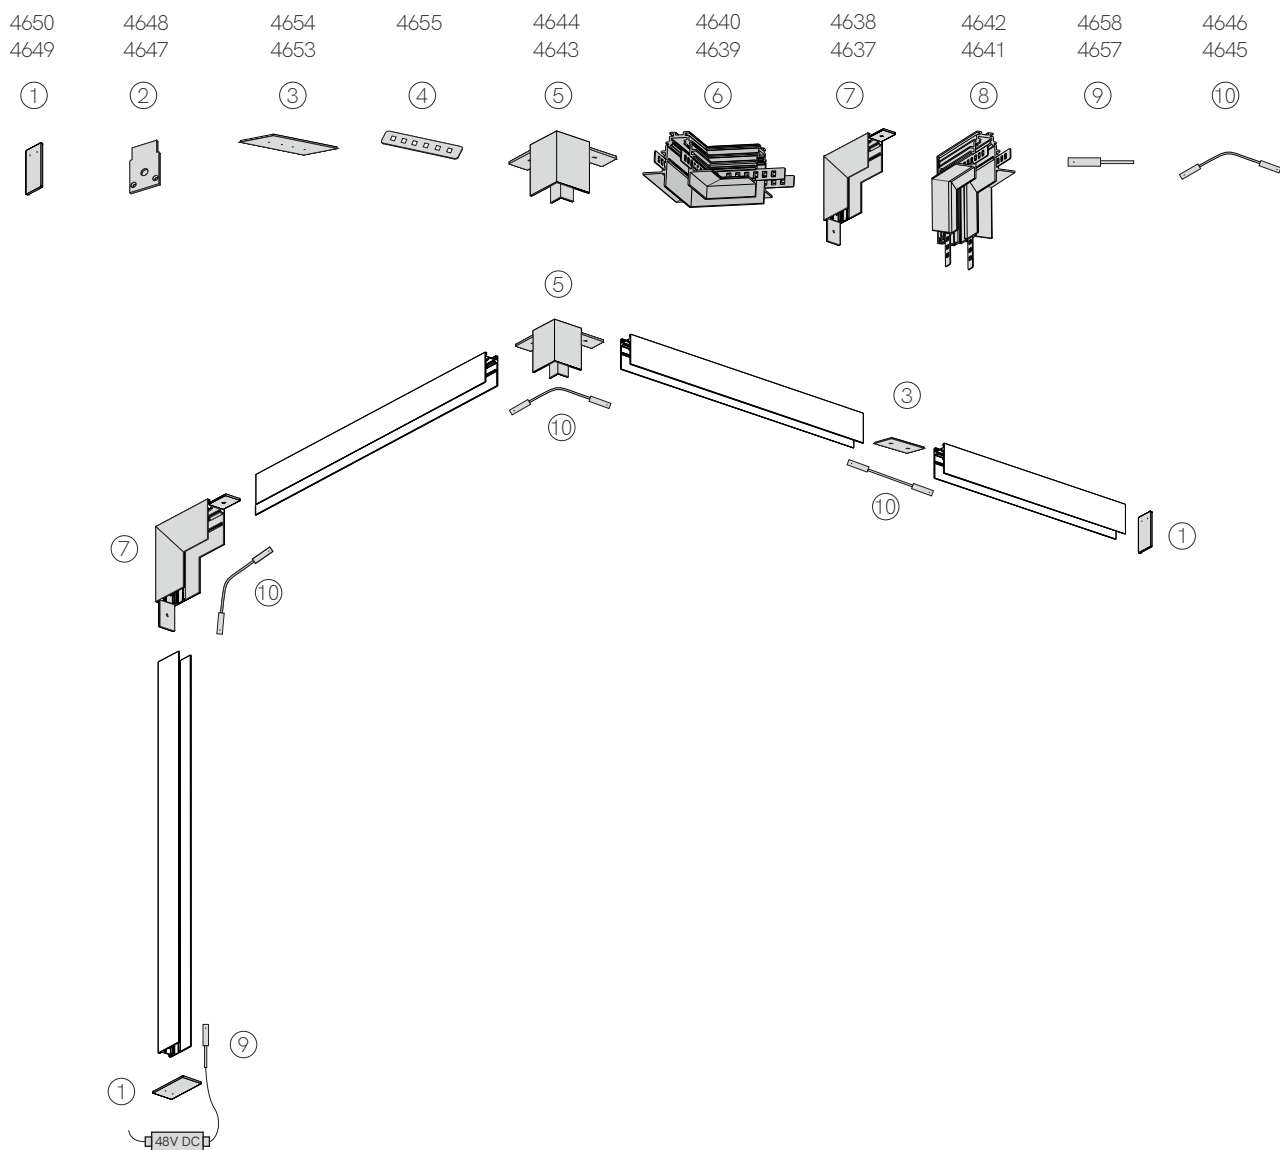

Magnet track accessories

Power Supplies 48V

Code	Version	Power	IP	VDC OUT	Size
4711	■ Power Supply Basic	60W	IP67	48 VDC	150x53x36mm
4707	■ Power Supply Top	150W	IP65	48 VDC	219x63x35mm
4708	■ Power Supply Top	240W	IP65	48 VDC	244x71x37mm
5139	■ New Power Supply Dali	90W	IP67	48 VDC	171x63x38mm
5140	■ New Power Supply Dali	200W	IP67	48 VDC	191x68x40mm

5 YEARS WARRANTY | 100-240 VAC | Basic Dali | Top | PF >0,9