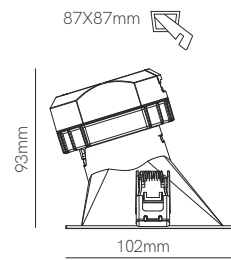

Pulcom round asymmetric

Pulcom square asymmetric

Technical Information

Version	Pulcom round asymmetric	Pulcom square asymmetric
Power	8W	8W
Installation	Recessed	Recessed
Color Temperature	Switch 2.700K / 3.200K / 4.000K	Switch 2.700K / 3.200K / 4.000K
Lumens	800 lm	800 lm
Material	Polycarbonate	Polycarbonate
Finishes	White / Black	White / Black
Code	4743 ☐	4745 ☐
	4747 ☒	4749 ☒

3 YEARS WARRANTY | 25.000 HOURS | IP 44 | 220/240 VAC | UGR <19 | PF >0,9 | CRI ≥80 | 38° | 50/60 Hz | IK06 | +40°C / -20°C | CCT SWITCH | 1/5/20