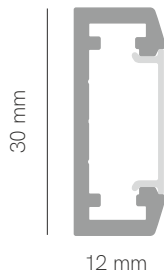

New

Zero in

*Finished luminaire. Includes power supply, suspension kit, power cable and end caps.

Technical Information

Version	Zero in
Power	26W / 44W / 63W
Installation	Pendant
Material	Aluminium
Finishes	White (9003) / Black (9005)