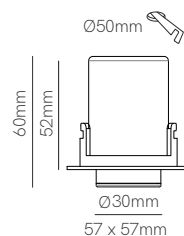

Nano oxo round

Nano oxo square

Technical Information

Version	Nano oxo round	Nano oxo square
Power	4W	4W
Installation	Recessed	Recessed
Color Temperature	Switch 2.700K / 3.200K / 4.000K	Switch 2.700K / 3.200K / 4.000K
Lumens	380 lm	380 lm
Material	Aluminium	Aluminium
Finishes	White / Black	White / Black
Code	4549 ☐ 4551 ☒	4550 ☐ 4552 ☒

3 YEARS WARRANTY | 30.000 HOURS | IP 20 | 220/240 VAC | UGR <19 | PF >0,5 | CRI ≥90 | 45° | 50/60 Hz | | +50°C / -20°C | CCT SWITCH | | 1/10/50