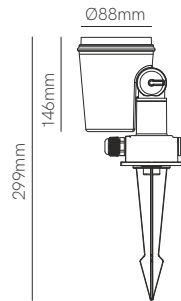

Fix

Technical Information

Version	Fix
Installation	Surface / Floor
Material	Polypropylene
Finishes	Black
Lamp Holder	E27
Code	4820 ■

*Spike included. Recommended lamp Par 38 (page 568).

3 YEARS WARRANTY | IP 65 | 50/60 Hz | 1/6