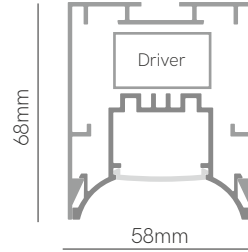

Work

*Finished luminaire. Includes suspension kit, power cable and end caps.

Technical Information

Version	Work
Power	35W / 43W / 51W / 59W / 97,5W
Installation	Pendant
Material	Aluminium
Finishes	White (9003) / Black (9005)

Code	Diffuser (Angle)	Power (Size)	CCT (Lm/W)	Driver	Colour
Code 6	Retracted (102°) 3	35W (1.130mm) 3	2.700K (105 lm/W) 2	On / Off 1	□ White 1
		43W (1.410mm) 4	3.000K (112 lm/W) 3	Dali 2	■ Black 2
		51W (1.690mm) 5	4.000K (118 lm/W) 4	Push 3	
		59W (1.970mm) 6	5.000K (118 lm/W) 5	Casambi 5	
		97,5W (2.530mm) 7			

Code: **6** **3** ■ ■ ■ ■ ■

*Create your code according to your preferences.