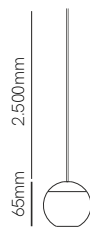

New

Bora suspension

Technical Information

Version	Bora suspension
Power	8W
Installation	Surface / Recessed
Color Temperature	Switch 2.700K / 3.200K / 4.000K
Lumens	570 lm
Material	Aluminium
Finishes	White / Black
Code	5084 ☐
	5085 ☐

*Base not included. You need to choose a base to complete the installation.

Accessories

Surface Base 8W Ø75x33mm ☐ 5118 ☐ 5119	Recessed Base 8W Ø90x22mm / Ø80mm ☐ 5120 ☐ 5121	Wire holder ☐ 5106 ☐ 5107	Additional wire (1m) ☐ 5128 ☐ 5129	Side base / Front base Ø25 Side base / Front base Ø28 Side base / Front base Ø33

*See pages 276 and 278 for available codes of Side base and Front base.

3 YEARS WARRANTY	30.000 HOURS	IP 20	100/277 VAC	UGR <19	PF >0,9	CRI ≥93	38°	50/60 Hz	+45°C / -20°C	CCT SWITCH		1/20