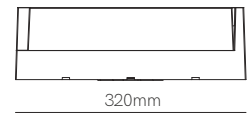

Blis rectangular

Technical Information

Version	Blis round	Blis square	Blis rectangular
Power	15W	15W	24W
Installation	Surface	Surface	Surface
Color Temperature	Switch 2.700K / 3.200K / 4.000K	Switch 2.700K / 3.200K / 4.000K	Switch 2.700K / 3.200K / 4.000K
Lumens	1.470 lm	1.370 lm	2.360 lm
Material	Polycarbonate	Polycarbonate	Polycarbonate
Finishes	White / Black / Corten	White / Black / Corten	White / Black / Corten
Code	4957 ☐ 4958 ☐ 4959 ☐	4960 ☐ 4961 ☐ 4962 ☐	4982 ☐ 4983 ☐ 4984 ☐

PF >0,6 | 250°

PF >0,6 | 180°

PF >0,9 | 180°

*IP65 connection box included.

3 YEARS WARRANTY | 25.000 HOURS | IP 65 | 220/240 VAC | CRI ≥80 | | 50/60 Hz | | +40°C / -20°C | CCT SWITCH |