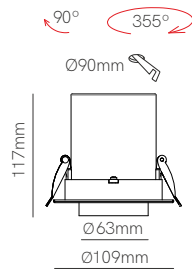

Oxo round

Oxo square

Technical Information

Version	Oxo round	Oxo square
Power	12W	12W
Installation	Recessed	Recessed
Color Temperature	Switch 2.700K / 3.200K / 4.000K	Switch 2.700K / 3.200K / 4.000K
Lumens	1.260 lm	1.260 lm
Material	Aluminium	Aluminium
Finishes	White / Black	White / Black
Code	4457 ☐ 4458 ☐	4459 ☐ 4460 ☐

Accessories

Included with:
4457 / 4459

Included with:
4457 / 4458 / 4459 / 4460

3 YEARS WARRANTY | 30.000 HOURS | IP 20 | 220/240 VAC | UGR <14 | PF >0,9 | CRI ≥80 |
15° / 38° / 60° | 50/60 Hz |
[Beam angle icon] | +50°C / -20°C | CCT SWITCH | [Color temperature icon] | 1/20