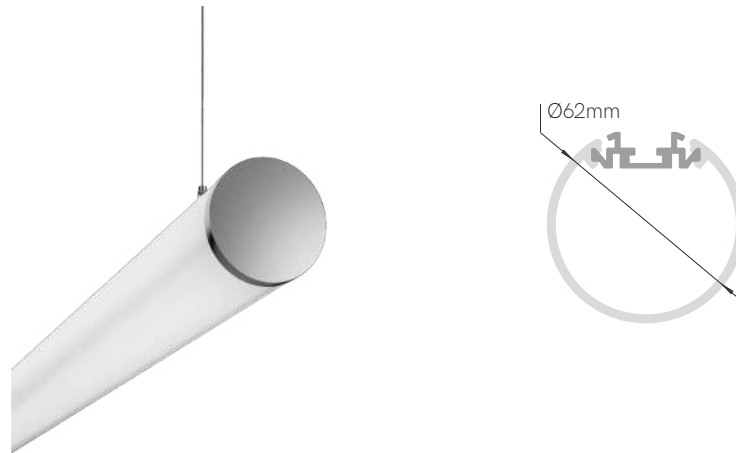

New

Tubi

*Finished luminaire. Includes suspension kit, power cable and end caps (aluminium).

Technical Information

Version	Tubi
Power	35W / 44W / 53W / 62W
Installation	Pendant
Material	Aluminium
Finishes	White (9003) / Black (9005)

Code	Diffuser (Angle)	Power (Size)	CCT (Lm/W)	Driver	Colour
Code 7	Opal (270°) 1	35W (1.130mm) 3	2.700K (100 lm/W) 2	On / Off 1	White 1
		44W (1.410mm) 4	3.000K (105 lm/W) 3	Dali 2	Black 2
		53W (1.690mm) 5	4.000K (111 lm/W) 4	Push 3	
		62W (1.970mm) 6	5.000K (114 lm/W) 5	Casambi 5	
			RGB-W (172 lm/W) 8	Tuya 7	
			CCT (100 lm/W) 9		

Code: **7** **1** [ ] [ ] [ ] [ ] [ ]

*Create your code according to your preferences. RGB-W and CCT only works with driver 5 and 7.