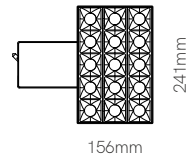

Sono 40W

Sono 60W

*Need Tuya Smart App to work.

Technical Information

Version	Sono 40W	Sono 60W
Power	40W	60W
Installation	Three Phase Track	Three Phase Track
Color Temperature	Tuya 2.600K - 4.000K	Tuya 2.600K - 4.000K
Lumens	3.130 lm	4.390 lm
Material	Aluminium and polycarbonate	Aluminium and polycarbonate
Finishes	White / Black	White / Black
Code	4946 ☐ 4947 ☐	4950 ☐ 4951 ☐