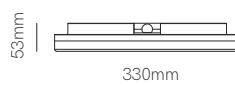

Kora square 20W

Kora square 25W

Technical Information

Version	Kora square 20W	Kora square 25W
Power	20W	25W
Installation	Surface	Surface
Color Temperature	Switch 2.700K / 3.200K / 4.000K	Switch 2.700K / 3.200K / 4.000K
Lumens	2.400 lm	3.000 lm
Material	Polybutylene and Polycarbonate	Polybutylene and Polycarbonate
Finishes	White	White
Code	4831 ☐	4499-V2 ☐

3 YEARS WARRANTY | 25.000 HOURS | IP 40 | 220/240 VAC | PF >0,9 | CRI ≥80 | 120° | 50/60 Hz | IK08 | +45°C / -25°C | CCT SWITCH | 1/5