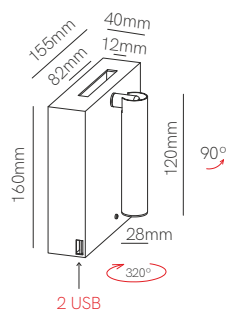

Sweet

Technical Information

Version	Sweet
Power	4W
Installation	Surface
Color Temperature	2.700K
Lumens	150 lm / 90 lm / 40 lm
Material	Aluminium
Finishes	White / Black
Code	4174 ☐
	4175 ☒

*Charger by induction and USB.

3 YEARS WARRANTY | 30.000 HOURS | IP 20 | 220/240 VAC | PF >0,4 | CRI ≥80 | | 20° | | 5W | 50/60 Hz | 3 INTENSITIES | +40°C / -20°C | 1/10