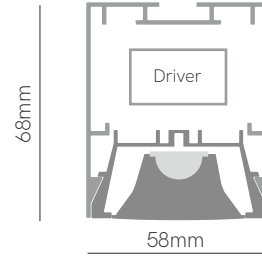

Fly

*Finished luminaire. Includes suspension kit, power cable and end caps.

Technical Information

Version	Fly
Power	2x14W / 3x14W
Installation	Pendant
Material	Aluminium
Finishes	White (9003) / Black (9005)

Code	Diffuser (Angle)	Power (Size)	CCT (Lm/W)	Driver	Colour
Code 6	Optical (50°) 9	2x14W (1.130mm) 4	3.000K (130 lm/W) 3	On / Off 1	☐ White 1
		3x14W (1.690mm) 5	4.000K (136 lm/W) 4	Dali 2	☒ Black 2
				Push 3	
				Casambi 5	

Code: **6 9**

*Create your code according to your preferences.