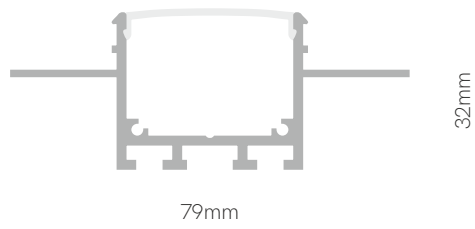

 40mm x L

*Useful area: 23x20mm.

Technical Information

Version	Box 37
Max. power	40W
Installation	Trimless
Material	Aluminium
Finishes	White
Code	37121 <input type="checkbox"/>

Accessories

Diffuser PC
Opal 70%
 37480