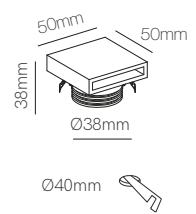

Port

Grow

Steps

Technical Information

Version	Port	Grow	Steps
Power	4W	4W	4W
Installation	Recessed	Recessed	Recessed
Color Temperature	3.000K	3.000K	3.000K
Lumens	60 lm	60 lm	60 lm
Material	Aluminium	Aluminium	Aluminium
Finishes	White / Black	White / Black	White / Black

Code	Port	Grow	Steps
	4112 ☐	4106 ☐	4110 ☐
	4113 ☒	4107 ☒	4111 ☒

*Recessed box included.

3 YEARS WARRANTY | 25.000 HOURS | IP 20 | 220/240 VAC | PF >0,5 | CRI ≥80 | | 50/60 Hz | | +50°C / -20°C | |