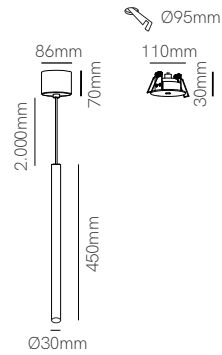

New

Atmos slim 25

Atmos slim 45

*Need Tuya Smart App to work.

Technical Information

Version	Atmos Slim 25	Atmos Slim 45
Power	6W	6W
Installation	Surface / Recessed	Surface / Recessed
Color Temperature	Tuya 2.700K - 4.000K	Tuya 2.700K - 4.000K
Lumens	460 lm	460 lm
Material	Aluminium	Aluminium
Finishes	White / Black / Chrome / Wood	White / Black / Chrome / Wood
Code	4930 ☐ 4931 ☒ 4932 ☐ 5130 ☒ Wood	4750 ☐ 4751 ☒ 4752 ☐ 5131 ☒ Wood New

Accessories

ⓘ On demand. *See page 8 for Gateway additional info.

*All versions included surface base (mounted) and recessed base (not mounted).

3 YEARS WARRANTY | 30.000 HOURS | IP 20 | 220/240 VAC | UGR <19 | PF >0,9 | CRI ≥90 | 45° | 50/60 Hz | +50°C / -10°C | IK03 | tuya | 1/10