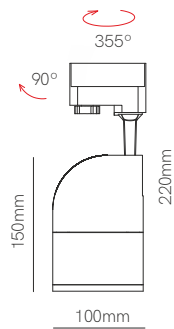

New

Konic

Konic dimmable

Technical Information

Version	Konic	Konic dimmable
Power	30W	30W
Installation	Three Phase Track	Three Phase Track
Color Temperature	Switch 2.700K / 3.200K / 4.000K	Switch 2.700K / 3.200K / 4.000K
Lumens	2.440 lm	2.440 lm
Material	Aluminium	Aluminium
Finishes	White / Black	White / Black
Code	4441-N ☐ 4442-N ☒	4985 ☐ 4986 ☒

3 YEARS WARRANTY | 30.000 HOURS | IP 20 | 220/240 VAC | UGR <19 | PF >0,9 | CRI ≥94 | 15° 38° 60° | 50/60 Hz | +40°C -15°C | CCT SWITCH | AKZO NOBEL | 1/8