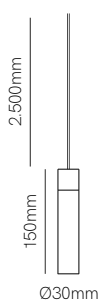

New

Alp suspension

Technical Information

Version	Alp suspension
Power	5W
Installation	Surface / Recessed
Color Temperature	Switch 2.700K / 3.200K / 4.000K
Lumens	370 lm
Material	Aluminium
Finishes	White / Black
Code	5098 ☐
	5099 ☐

*Base not included. You need to choose a base to complete the installation.

Accessories

Surface Base 5W
Ø75x33mm
☐ 5114
☐ 5115

Recessed Base 5W
Ø90x22mm / Ø80mm
☐ 5116
☐ 5117

Wire holder
☐ 5106
☐ 5107

Additional wire (1m)
☐ 5128
☐ 5129

Side base / Front base Ø25
Side base / Front base Ø28
Side base / Front base Ø33

*See pages 276 and 278 for available codes of Side base and Front base.

3 YEARS WARRANTY |
30.000 HOURS |
IP 20 |
100/277 VAC |
UGR <19 |
PF >0,9 |
CRI ≥93 |
45° |
50/60 Hz |
+40°C / -20°C |
CCT SWITCH |
1/20