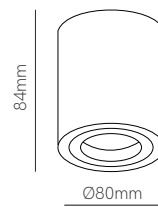

One recessed

One surface

Technical Information

Version	One recessed	One surface
Installation	Recessed	Surface
Material	Aluminium	Aluminium
Finishes	White / Black / Brushed alumin.	White / Black
Bulbholder	50mm GU10	50mm GU10
Code	4478 ☐	4480 ☐
	4479 ☒	4481 ☒
	258226C ☐	

1/50

1/20

*GU10 Bulbholder included, except 258226C.