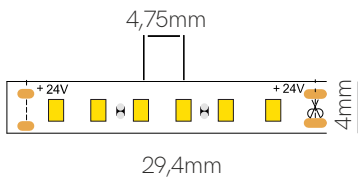

Accessories

*Available in reel of 20 meters.

5 YEARS WARRANTY | 120 LED/m | CRI >90 | 24 VDC | ULTRALONG | 50mm | 2835 | p.172

Fine 49

*High: IP20 = 2,2mm.

Technical Information

Version	Fine 49
Power	10 W/m
Color Temperature	2.700K / 3.000K / 4.000K / 6.000K
Lumens	From 71 Lm/w to 77 Lm/w
Ingress Protection	IP20