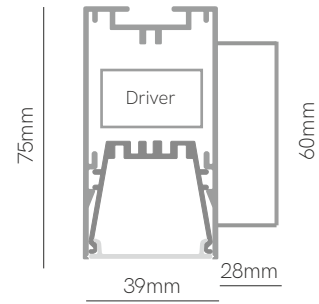

New

Time wall sensor