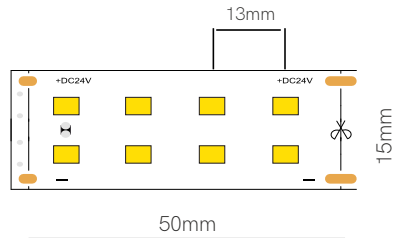

New

Fine 56

*High: IP20 = 1,5mm.

Technical Information

Version	Fine 56
Power	22 W/m
Color Temperature	2.700K / 3.000K / 4.000K / 2.700-6.000K
Lumens	From 130 Lm/w to 170 Lm/w
Ingress Protection	IP20

Code	Lumens	CCT	IP
56270	155 Lm/w	2700K	IP20
56300	160 Lm/w	3000K	IP20
56400	170 Lm/w	4000K	IP20
56360	130 Lm/w	CCT	IP20

*Available in reel of 5 meters.

5 YEARS WARRANTY | 160 LED/m | CRI ≥80 | III | 24 VDC | 50 mm | | 2835 | p.172