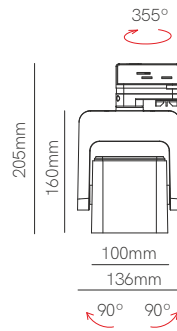

Technical Information

Version	Kom 20W	Kom 30W	Kom 40W
Power	20W	30W	40W
Installation	Three Phase Track	Three Phase Track	Three Phase Track
Color Temperature	Switch 2.700K / 3.200K / 4.000K	Switch 2.700K / 3.200K / 4.000K	3.000K / 4.000K
Lumens	2.300 lm	2.470 lm	4.500 lm / 4.600 lm
Material	Aluminium	Aluminium	Aluminium
Finishes	White / Black	White / Black	White / Black

Code	Kom 20W	Kom 30W	Kom 40W
	4337 ☐	4336-N ☐	4444 ☐ 3.000K
	4339 ☒	4338-N ☒	4445 ☐ 4.000K
			4447 ☒ 3.000K
			4448 ☒ 4.000K

CRI ≥80 | CCT SWITCH

CRI ≥94 | CCT SWITCH

CRI ≥80

3 YEARS WARRANTY | 30.000 HOURS | IP 20 | 220/240 VAC | UGR <19 | PF >0,9 | 15° 24° 40° | 50/60 Hz | +50°C -20°C | AKZO NOBEL | 1/10