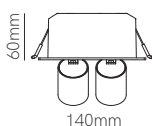

Technical Information

Version	Mini oxo square 2	Mini oxo square 4	Mini oxo square 6
Power	12W	24W	36W
Installation	Recessed	Recessed	Recessed
Color Temperature	Switch 2.700K / 3.200K / 4.000K	Switch 2.700K / 3.200K / 4.000K	Switch 2.700K / 3.200K / 4.000K
Lumens	1.200	2.400	3.600
Material	Polycarbonate	Polycarbonate	Polycarbonate
Finishes	White / Black	White / Black	White / Black

Code	5063 ☐	5065 ☐	5067 ☐
	5064 ☒	5066 ☒	5068 ☒

3 YEARS WARRANTY | 25.000 HOURS | IP 20 | 100/277 VAC | UGR <19 | PF >0,9 | CRI ≥80 | | 42° | 50/60 Hz | | +40°C / -20°C | CCT SWITCH