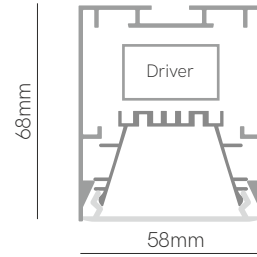

New

Urban track