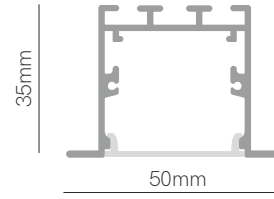

Kubo E

*Finished luminaire. Includes power supply, spring clips, power cable and end caps.

Technical Information

Version	Kubo E
Power	31W / 38W / 46W / 54W
Installation	Recessed
Material	Aluminium
Finishes	White (9003) / Black (9005)

Code	Diffuser (Angle)	Power (Size)	CCT (Lm/W)	Driver	Colour						
Code	5	Opal (100°)	5	31W (1.130mm)	3	2,700K (112 lm/W)	2	On / Off	1	☐ White	1
		38W (1.410mm)	4	3,000K (1128 lm/W)	3	Dali	2	☐ Black	2		
		46W (1.690mm)	5	4,000K (136 lm/W)	4	Push	3				
		54W (1.970mm)	6	5,000K (136 lm/W)	5	Casambi	5				
				RGB-W (172 lm/W)	8	Tuya	7				
				CCT (105 lm/W)	9						

Code: **5** **5**

*Create your code according to your preferences. RGB-W and CCT only works with driver 5 and 7.