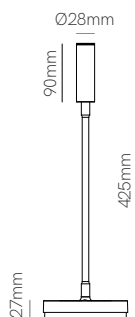

*Recessed box included.

3 YEARS WARRANTY | 25.000 HOURS | IP 20 | 220/240 VAC | PF >0,5 | CRI ≥80 | | 50/60 Hz | | +50°C / -20°C | |

New

Stem

Technical Information

Version	Stem
Power	5W
Installation	Desktop
Color Temperature	2.700K
Lumens	175 lm
Material	Aluminium and polycarbonate
Finishes	White / Black
Code	4979 <input type="checkbox"/>
	4981 <input checked="" type="checkbox"/>