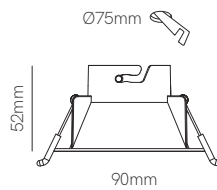

Pulcom led

Pulcom trim

Round trim

Pulcom asymmetric trim

Technical Information

Version	Pulcom led	Pulcom trim	Pulcom asymmetric trim
Power	8W	-	-
Installation	Recessed	Recessed	Recessed
Color Temperature	Switch 2.700K / 3.200K / 4.000K	-	-
Lumens	800 lm	-	-
Material	Polycarbonate	Polycarbonate	Polycarbonate
Finishes	White / Black	White / Black / Wood	White / Black
Code	4763 ☐	4761 ☐ round	4821 ☐ round asymmetric
	4764 ☒	4762 ☒ round	4822 ☒ round asymmetric
		4935 ☒ round Wood New	4825 ☐ square asymmetric
		4823 ☐ square	4826 ☒ square asymmetric
		4824 ☒ square	

3 YEARS WARRANTY | 25.000 HOURS | IP 44 | 220/240 VAC | UGR <19 | PF >0,9 | CRI ≥80 | 38° | 50/60 Hz | IK06 | +40°C / -20°C | CCT SWITCH | 1/5/20