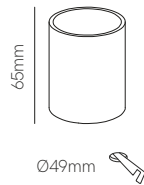

Port

Grow

Steps

Technical Information

Version	Port	Grow	Steps
Power	4W	4W	4W
Installation	Recessed	Recessed	Recessed
Color Temperature	3.000K	3.000K	3.000K
Lumens	60 lm	60 lm	60 lm
Material	Aluminium	Aluminium	Aluminium
Finishes	White / Black	White / Black	White / Black

Code	Port	Grow	Steps
	4112 ☐	4106 ☐	4110 ☐
	4113 ☒	4107 ☒	4111 ☒

*Recessed box included.

3 YEARS WARRANTY | 25.000 HOURS | IP 20 | 220/240 VAC | PF >0,5 | CRI ≥80 | | 50/60 Hz | | +50°C / -20°C | |