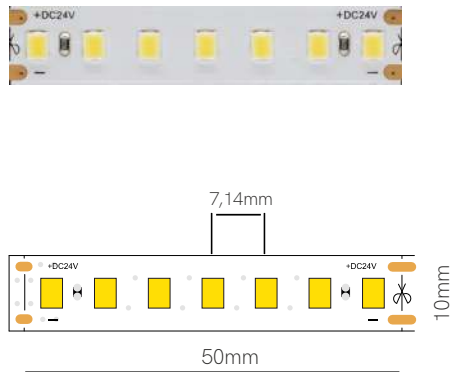

Fine 41

*High: IP20 = 1,5mm / IP65 = 3mm.

Technical Information

Version	Fine 41
Power	14,4 W/m
Color Temperature	2.700K / 3.000K / 4.000K / 6.000K
Lumens	From 95 Lm/w to 102 Lm/w
Ingress Protection	IP20 / IP65

Code	Code	Lumens	CCT	IP
	41270	95 Lm/w	2700K	IP20
	41300	98 Lm/w	3000K	IP20
	41400	100 Lm/w	4000K	IP20
	41600	102 Lm/w	6000K	IP20
	41275	90 Lm/w	2700K	IP65
	41305	92 Lm/w	3000K	IP65
	41405	95 Lm/w	4000K	IP65
	41605	97 Lm/w	6000K	IP65

Accessories

End Cap	End Cap	Joint	Joint	Joint	Joint	Joint	Joint
20635	20625	13,8x11,55x3,9mm	13,55x11,67x4,7mm	24,3x14,6x7,7mm	24,3x14,6x7,7mm	15,4x11,5x5,7mm	21,6x11,5x5,7mm
		20220	20120	20225	20125	20991	20999

*Available in reel of 5 or 25 meters.