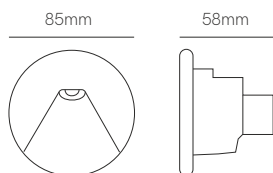

New

Pun

Ø73mm

Recessed box included
66mm x Ø73mm