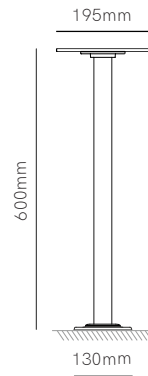

Technical Information

Version	Clos 8W base 60cm	Clos 16W base 60cm
Installation	Surface / Floor	Surface / Floor
Material	Aluminium	Aluminium
Finishes	White / Black / Corten	White / Black / Corten
Code	4885 ☐ 4886 ☐ 4887 ☐	4891 ☐ 4892 ☐ 4893 ☐

*Need Clos (page 409).