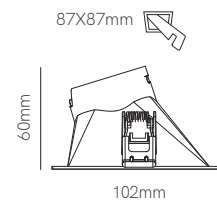

Asymmetric square trim