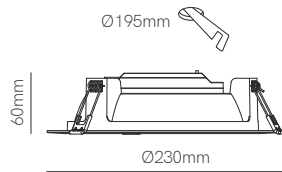

New

Air switch

Air

Technical Information

Version	Air switch	Air
Power	22W	22W
Installation	Recessed	Recessed
Color Temperature	Switch 2.700K / 3.200K / 4.000K	3.000K / 4.000K
Lumens	2.200 lm	1.760 lm / 1.870 lm
Material	Polybutylene and Polycarbonate	Polybutylene and Polycarbonate
Finishes	White	White
Code	5018 ☐	300335C3 ☐ 3.000K 300335F ☐ 4.000K

100/277 VAC | CCT SWITCH

220/240 VAC

3 YEARS WARRANTY | 25.000 HOURS | IP 40 | PF >0,9 | CRI ≥80 | 100° | 50/60 Hz | +40°C / -20°C | 1/6