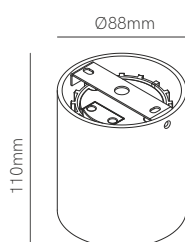

New

Pulsar surface accessory

Pulsar asymmetric trim

Technical Information

Version	Pulsar surface accessory	Pulsar asymmetric trim
Installation	Surface	Recessed
Material	Aluminium	Aluminium
Finishes	White / Black	White / Black
Code	5110 ☐ 5111 ☐	5059 ☐ 5060 ☐

*Need Pulsar (page 225).