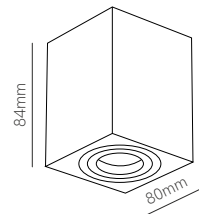

Zio surface

Technical Information

Version	Zio recessed	Zio surface
Installation	Recessed	Surface
Material	Aluminium	Aluminium
Finishes	White / Black / Brushed alumin.	White / Black
Bulbholder	50mm GU10	50mm GU10
Code	4476 ☐	4482 ☐
	4477 ☒	4483 ☒
	257226C ☒	

1/50

1/20

*GU10 Bulbholder included, except 257226C.