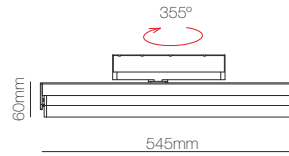

Technical Information

Version	Tram 20W	Tram 30W
Power	20W	30W
Installation	Three Phase Track	Three Phase Track
Color Temperature	3.000K / 4.000K	3.000K / 4.000K
Lumens	2.320 lm / 2.400 lm	3.520 lm / 3.600 lm
Material	Aluminium	Aluminium
Finishes	White / Black	White / Black

Code	Tram 20W	Tram 30W
	4427 ☐ 3.000K	4541 ☐ 3.000K
	4428 ☐ 4.000K	4542 ☐ 4.000K
	4429 ☒ 3.000K	4543 ☒ 3.000K
	4430 ☒ 4.000K	4544 ☒ 4.000K

5 YEARS WARRANTY

3 YEARS WARRANTY

30.000 HOURS | IP 20 | 220/240 VAC | UGR <19 | PF >0,9 | CRI ≥80 | 45° | 50/60 Hz | +45°C / -20°C | | 1/10