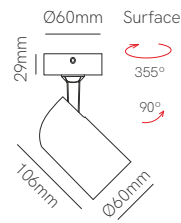

Technical Information

Version	Piccolo GU10 track	Piccolo GU10 base
Installation	Three Phase Track	Surface / Recessed
Material	Aluminium	Aluminium
Finishes	White / Black	White / Black
Code	3990-V2 ☐ 3989-V2 ☒	4050 ☐ 4049 ☒