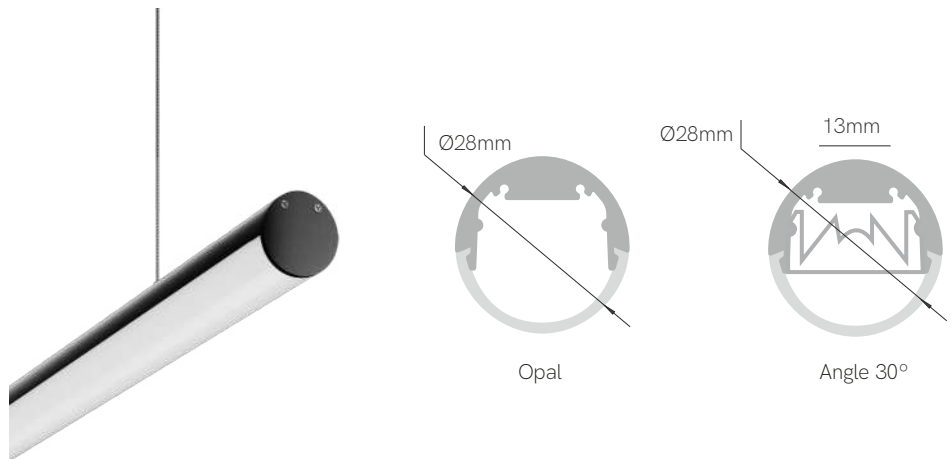

New

Grip

*Finished luminaire. Includes suspension kit, power cable and end caps.

Technical Information

Version	Grip
Power	26W / 33W / 39W / 46W
Installation	Pendant
Material	Aluminium
Finishes	Black (9005)

Code	Diffuser (Angle)	Power (Size)	CCT (lm/W)	Driver	Colour
Code 2	Opal 4	26W (1.130mm) 3	2.700K (97 lm/W) 2	On / Off 1	Black 2
	30° 8	33W (1.410mm) 4	3.000K (103 lm/W) 3	Dali 2	
		39W (1.690mm) 5	4.000K (108 lm/W) 4	Push 3	
		46W (1.970mm) 6	RGB (172 lm/W) 8	Casambi 5	
			2.700-6.000K (90 lm/W) 9	Tuya 7	

Code: **2** ☐ ☐ ☐ ☐ ☐ ☐ **2**

*Create your code according to your preferences.