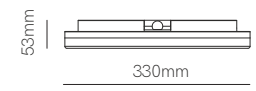

Downlights

371. Kora
375. Thessis
379. Air
381. Noi
383. Compac

Kora round 20W

Kora round 25W

Technical Information

Version	Kora round 20W	Kora round 25W
Power	20W	25W
Installation	Surface	Surface
Color Temperature	Switch 2.700K / 3.200K / 4.000K	Switch 2.700K / 3.200K / 4.000K
Lumens	2.400 lm	3.000 lm
Material	Polybutylene and Polycarbonate	Polybutylene and Polycarbonate
Finishes	White	White
Code	4832 <input type="checkbox"/>	4500-V2 <input type="checkbox"/>