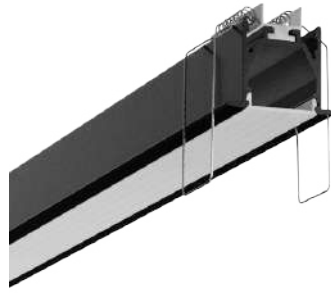

New

Dau E

*Finished luminaire. Includes power supply, spring clips, power cable and end caps.

Technical Information

Version	Dau E
Power	18W / 23W / 26W / 30W
Installation	Pendant
Material	Aluminium
Finishes	White (9003) / Black (9005)

Code	Diffuser (Angle)	Power (Size)	CCT (Lm/W)	Driver	Colour
Code 1	Opal (110°) 6	18W (1.170mm) 3	2.700K (100 lm/W) 2	On / Off 1	□ White 1
		23W (1.420mm) 4	3.000K (105 lm/W) 3	Dali 2	■ Black 2
		26W (1.720mm) 5	4.000K (111 lm/W) 4	Push 3	
		30W (1.970mm) 6	5.000K (114 lm/W) 5	Casambi 5	
			RGB-W (172 lm/W) 8	Tuya 7	
			CCT (100 lm/W) 9		

Code: **1** **6** ■ ■ ■ ■ ■

*Create your code according to your preferences. RGB-W and CCT only works with driver 5 and 7.