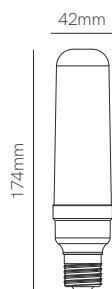

PI T40

Technical Information

Version	PI T40 E27	
Power	10W	
Color Temperature	3.000K / 4.000K	
Lumens	825 lm / 880 lm	
Code	582L016T40E-C3	3.000K
	582L016T40E-F	4.000K

---

3 YEARS WARRANTY | 25.000 HOURS | IP 40 | 220/240 VAC | PF >0,8 | CRI ≥80 | 360° | 50/60 Hz | +40°C / -20°C |