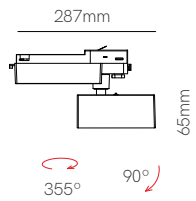

Sono 40W

Sono 60W

*Need Tuya Smart App to work.

Technical Information

Version	Sono 40W	Sono 60W
Power	40W	60W
Installation	Three Phase Track	Three Phase Track
Color Temperature	Tuya 2.600K - 4.000K	Tuya 2.600K - 4.000K
Lumens	3.130 lm	4.390 lm
Material	Aluminium and polycarbonate	Aluminium and polycarbonate
Finishes	White / Black	White / Black
Code	4946 ☐ 4947 ☐	4950 ☐ 4951 ☐