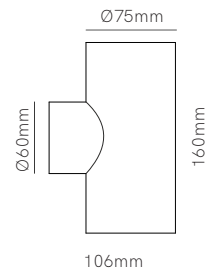

One wall dual

Technical Information

Version	One wall	One wall dual
Installation	Surface	Surface
Material	Aluminium	Aluminium
Finishes	White / Black / Corten	White / Black / Corten
Bulbholder	50mm GU10	50mm GU10
Code	5006 ☐	5009 ☐
	5007 ☒	5010 ☒
	5008 ☒	5011 ☒

*GU10 Bulbholder included.