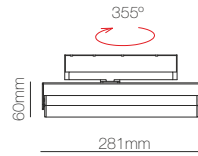

Technical Information

Version	Tram 20W	Tram 30W
Power	20W	30W
Installation	Three Phase Track	Three Phase Track
Color Temperature	3.000K / 4.000K	3.000K / 4.000K
Lumens	2.320 lm / 2.400 lm	3.520 lm / 3.600 lm
Material	Aluminium	Aluminium
Finishes	White / Black	White / Black

Code	Tram 20W	Tram 30W
	4427 ☐ 3.000K	4541 ☐ 3.000K
	4428 ☐ 4.000K	4542 ☐ 4.000K
	4429 ☒ 3.000K	4543 ☒ 3.000K
	4430 ☒ 4.000K	4544 ☒ 4.000K

5 YEARS WARRANTY

3 YEARS WARRANTY

30.000 HOURS | IP 20 | 220/240 VAC | UGR <19 | PF >0,9 | CRI ≥80 | 45° | 50/60 Hz | +45°C / -20°C | | 1/10