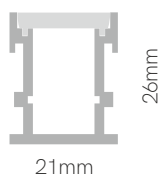

End Cap
 22632
 22633

Clip
Metallic
 22330

3 YEARS WARRANTY | IP 20 |  | 2m Max  |  | AL 6063 |  p.172

Box 29

*Useful area: 12x18mm.

Technical Information

Version	Box 29
Max. power	25W
Installation	Surface
Material	Aluminium
Finishes	Aluminium
Code	29119 