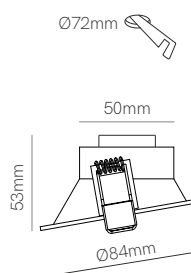

New

Pulsar surface accessory

Pulsar asymmetric trim

Technical Information

Version	Pulsar surface accessory	Pulsar asymmetric trim
Installation	Surface	Recessed
Material	Aluminium	Aluminium
Finishes	White / Black	White / Black
Code	5110 ☐ 5111 ☐	5059 ☐ 5060 ☐

*Need Pulsar (page 225).