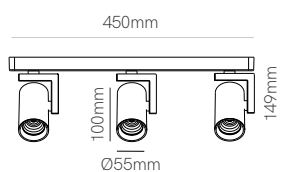

New

Volt round 3

Volt square 3

Technical Information

Version	Volt round 3	Volt square 3
Power	24W	24W
Installation	Surface	Surface
Color Temperature	Switch 2.700K / 3.200K / 4.000K	Switch 2.700K / 3.200K / 4.000K
Lumens	1.700 lm	1.700 lm
Material	Aluminium	Aluminium
Finishes	White / Black	White / Black
Code	5045 ☐ 5046 ☒	5047 ☐ 5048 ☒

3 YEARS WARRANTY | 30.000 HOURS | IP 20 | 100/277 VAC | PF >0,9 | CRI ≥90 | 38° | IK06 | 50/60 Hz | +45°C / -20°C | CCT SWITCH | 1/10