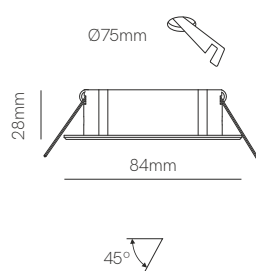

Eclipse

Technical Information

Version	Eclipse
Installation	Recessed
Material	Aluminium
Finishes	White / Gray / Brushed chrome
Bulbholder	50mm G5.3

Code	222232 ☐
	222230 ☐
	222238 ☐

Accessories

Bulbholder GU10

301182 ☐

*G5.3 Bulbholder included.

3 YEARS WARRANTY | IP 20 | 1/50