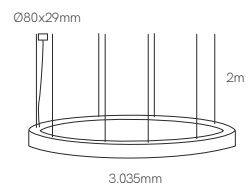

Zero direct

*Finished luminaire. Includes power supply, suspension kit, power cable and end caps.

Technical Information

Version	Zero direct
Power	43W / 81W / 162W
Installation	Pendant
Material	Aluminium
Finishes	White (9003) / Black (9005)

Equipment

Code	Diffuser	Power (Size)	CCT (lm/W)	Driver	Colour
Code	1 Opal	7	43W (835mm) 2	2.700K (51 lm/W) 2	On / Off 1 □ White 1
		81W (1535mm) 8	3.000K (51 lm/W) 3	Dali 2	■ Black 2
		162W (3.035mm) 9	4.000K (53 lm/W) 4	Push 3 ⊕ ■ Gold 4	⊕ ■ Silver 5
			CCT (70 lm/W) 9	Casambi 5	
				Tuya 7	

Code: **1** **7** ■ ■ ■ ■ ■

ⓘ On demand.

*Create your code according to your preferences. CCT only works with driver 5 and 7.