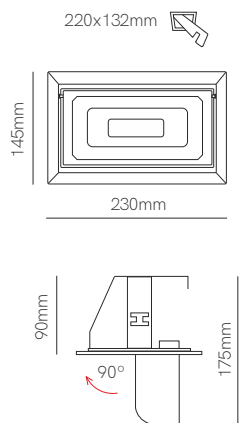

Bonn

Technical Information

Version	Bonn
Power	40W
Installation	Recessed
Color Temperature	3.000K / 4.100K
Lumens	4.750 lm / 4.800 lm
Material	Aluminium
Finishes	White / Gray

Code	4097	☐	3.000K
	4096	☐	4.100K
	4099	☒	3.000K
	4098	☒	4.100K

5 YEARS WARRANTY | 30.000 HOURS | IP 20 | 220/240 VAC | PF >0,9 | CRI ≥80 | 100° | 50/60 Hz | | +40°C / -20°C | | 1/12