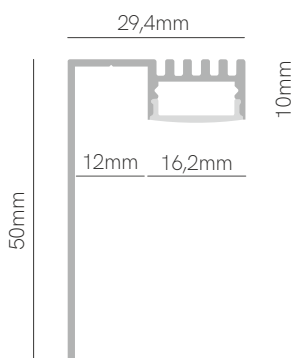

New

Box 33

*Useful area: 12,6x6,3mm.

Technical Information

Version	Box 33
Max. power	20W
Installation	Surface
Material	Aluminium
Finishes	White / Black / Aluminium

Code	33121 ☐
	33122 ☒
	33119 ☐

Accessories

Diffuser PC
Opal 70%
☐ 33440

Diffuser
Silicone
Opal 60%
☐ 20469
☐ 20469-15

End Cap
☐ 33621
☒ 33622
☐ 33623

3 YEARS WARRANTY |
IP 20 |
|
2m Max |
|
|
AL 6063 |
|
p.172