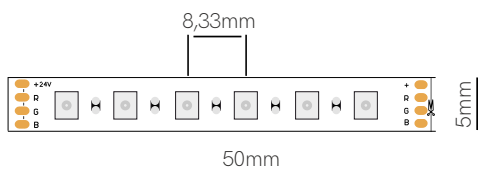

5 YEARS WARRANTY | 168 LED/m | CRI ≥90 | III | 24 VDC | 83,3mm | ✂ | 2835 | p.172

Fine 50

*High: IP20 = 2,2mm.

Technical Information

Version	Fine 50
Power	9,6 W/m
Color Temperature	RGB
Lumens	58 Lm/w
Ingress Protection	IP20