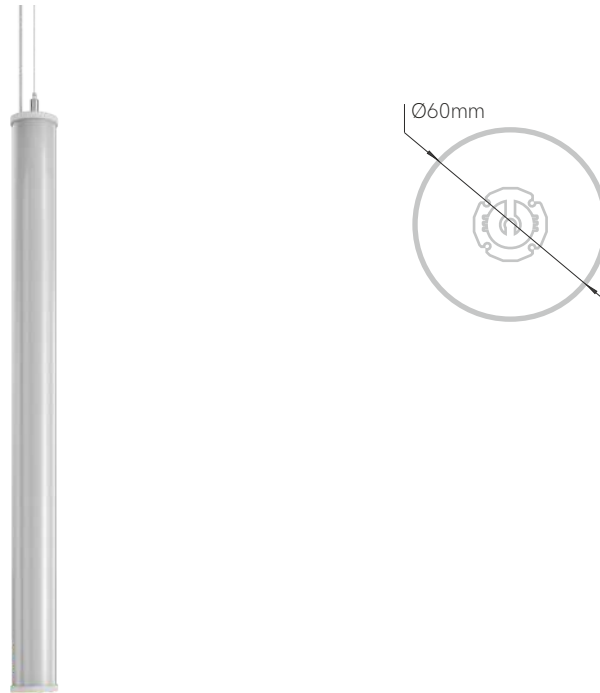

Code: **7** **1** [] [] [] [] []

*Create your code according to your preferences. RGB-W and CCT only works with driver 5 and 7.

New

Filter

*Finished luminaire. Includes suspension kit, power cable and end caps.