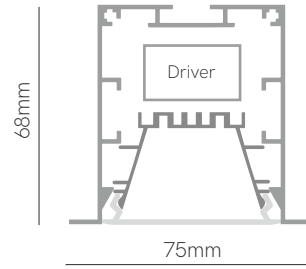

Urban E

*Spring clips included.

Technical Information

Version	Urban E
Power	46W / 57W / 69W / 80W / 103W
Installation	Recessed
Material	Aluminium
Finishes	White (9003) / Black (9005) / Gray (9006)

Code	Diffuser (Angle)	Power (Size)	CCT (lm/W)	Driver	Colour
Code 3	UGR (78°) 4	46W (1.130mm) 3	2.700K (112 lm/W) 2	On / Off 1	White 1
	Opal (112°) 5	57W (1.410mm) 4	3.000K (128 lm/W) 3	Dali 2	Black 2
		69W (1.690mm) 5	4.000K (136 lm/W) 4	Push 3	Gray 3
		80W (1.970mm) 6	5.000K (136 lm/W) 5	Casambi 5	
		103W (2.530mm) 7	2.700-5.000K (105 lm/W) 9	Tuya 7	

Code: **3** ■ ■ ■ ■ ■

*Create your code according to your preferences. CCT 2.700-5.000K only works with driver Casambi and Tuya.

Accessories

End caps
□ 40731
■ 40732
□ 40733

Joint 180°
■ 40220

Joint 90°
■ 40550