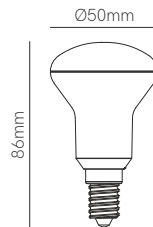

R-39

R-50

R-63

Technical Information

Version	R-39 E14	R-50 E14	R-63 E27
Power	3W	5W	8W
Color Temperature	3.000K	3.000K	3.000K
Lumens	308 lm	385 lm	660 lm
Code	592122R39-2	5920731-(N2)	592072-1
	IP 40	IP 40	IP 20

3 YEARS WARRANTY | 25.000 HOURS | 220/240 VAC | PF >0,8 | CRI ≥80 | 120° | 50/60 Hz | +40°C / -20°C | 10/50