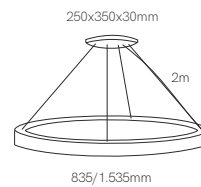

Zero dual

*Finished luminaire. Includes power supply, suspension kit, power cable and end caps.

Technical Information

Version	Zero dual
Power	107W / 162W / 325W
Installation	Pendant
Material	Aluminium
Finishes	White (9003) / Black (9005)

Equipment

Code	Diffuser	Power (Size)	CCT (lm/W)	Driver	Colour
Code 1	Opal 8	107W (1.050mm) 3	3.000K (51 lm/W) 3	On / Off 1	White 1
		162W (1.550mm) 8	4.000K (53 lm/W) 4	Dali 2	Black 2
		325W (3.050mm) 9		Push 3	
				Casambi 5	
				Tuya 7	

Code: **1 8** ■ ■ ■ ■ ■

*Create your code according to your preferences.