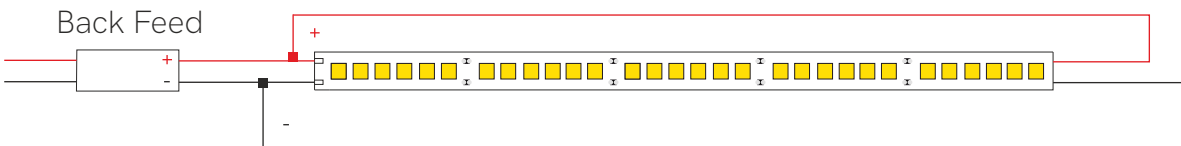

Light Perception

FINE	Open Circuit					Back Feed				
	5 mts	10 mts	15 mts	20 mts	25 mts	5 mts	10 mts	15 mts	20 mts	25 mts
FINE 84	100%	100%	90%	90%	80%	100%	100%	100%	95%	95%
FINE 69	98%	73%	–	–	–	100%	88%	70%	63%	–
FINE 51	100%	80%	80%	–	–	100%	95%	90%	–	–
FINE 49	90%	–	–	–	–	100%	–	–	–	–
FINE 31	95%	–	–	–	–	95%	95%	–	–	–
FINE 44	94%	72%	–	–	–	98%	94%	–	–	–
FINE 41	94%	72%	55%	–	–	96%	94%	79%	72%	–
FINE 61	100%	–	–	–	–	100%	100%	–	–	–
FINE 32 N	100%	100%	90%	90%	80%	–	–	–	–	–
FINE 52	100%	–	–	–	–	100%	100%	–	–	–
FINE 56	98%	80%	–	–	–	100%	95%	–	–	–
FINE 55	94%	72%	–	–	–	98%	94%	–	–	–
FINE 36	90%	66%	–	–	–	95%	90%	76%	–	–
FINE 42	98%	78%	–	–	–	100%	93%	–	–	–
FINE 50	95%	–	–	–	–	100%	–	–	–	–
FINE 46	94%	72%	55%	–	–	96%	94%	79%	72%	–
FINE 43	100%	–	–	–	–	100%	–	–	–	–
FINE 47	100%	–	–	–	–	100%	–	–	–	–
FINE 66	98%	–	–	–	–	100%	–	–	–	–
FINE 45	95%	75%	55%	–	–	96%	94%	85%	–	–

*Efficiency (%).

Back Feed