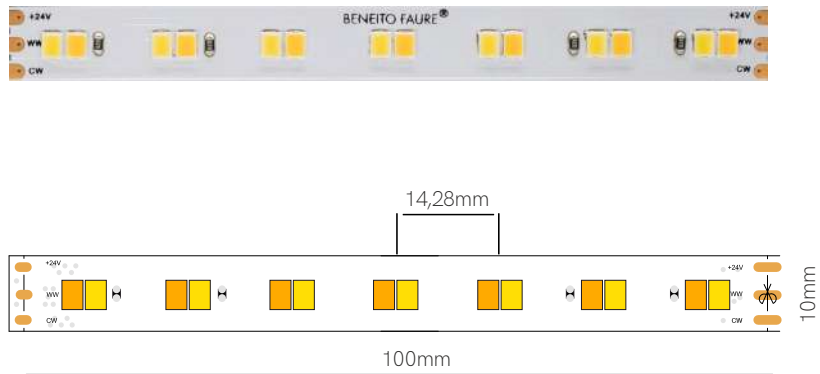

Fine 36

*High: IP20 = 2,2mm.

Technical Information

Version	Fine 36
Power	12 W/m
Color Temperature	2.700-5.000K
Lumens	100 Lm/w
Ingress Protection	IP20

	Code	Lumens	CCT	IP
Code	36360	100 Lm/w	2.700-5.000K	IP20

Accessories

*Available in reel of 5 meters.

5 YEARS WARRANTY | 140 LED/m | CRI ≥90 | III | 24 VDC | 100mm | | 2835 | p.172