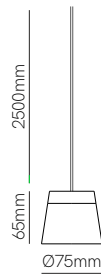

New

Lievo suspension

Technical Information

Version	Lievo suspension
Power	8W
Installation	Surface / Recessed
Color Temperature	Switch 2.700K / 3.200K / 4.000K
Lumens	570 lm
Material	Aluminium
Finishes	White / Black
Code	5088 ☐
	5089 ☒

*Base not included. You need to choose a base to complete the installation.

Accessories

Surface Base 8W
Ø75x33mm
☐ 5118
☒ 5119

Recessed Base 8W
Ø90x22mm / Ø80mm
☐ 5120
☒ 5121

Wire holder
☐ 5106
☒ 5107

Additional wire (1m)
☐ 5128
☒ 5129

Side base / Front base Ø25
Side base / Front base Ø28
Side base / Front base Ø33

*See pages 276 and 278 for available codes of Side base and Front base.

3 YEARS WARRANTY |
30.000 HOURS |
IP 20 |
100/277 VAC |
UGR <19 |
PF >0,9 |
CRI ≥93 |
38° |
50/60 Hz |
+45°C / -20°C |
CCT SWITCH |
1/20