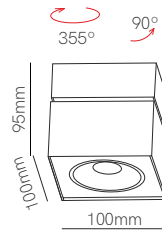

New

Rubyc dimmable

Rubyc

Technical Information

Version	Rubyc dimmable	Rubyc
Power	14W	14W
Installation	Surface	Surface
Color Temperature	Switch 2.700K / 3.200K / 4.000K	Switch 2.700K / 3.200K / 4.000K
Lumens	1.205 lm	1.205 lm
Material	Aluminium	Aluminium
Finishes	White / Black	White / Black
Code	5069 ☐	4230-N ☐
	5070 ☒	4231-N ☒

3 YEARS WARRANTY | 30.000 HOURS | IP 20 | 220/240 VAC | PF >0,9 | CRI ≥97 | 40° | 50/60 Hz | +40°C / -10°C | CCT SWITCH | AKZO NOBEL | 1/4/12