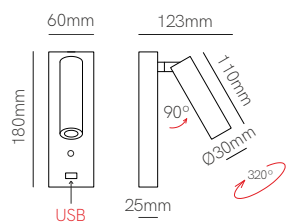

Pure

Technical Information

Version	Pure
Power	4W
Installation	Surface
Color Temperature	2.700K
Lumens	200 lm / 100 lm / 50 lm
Material	Aluminium
Finishes	White / Black
Code	4142-V2 ☐
	4143-V2 ☒

*Charger by USB.

3 YEARS WARRANTY | 30.000 HOURS | IP 20 | 220/240 VAC | PF >0,5 | CRI ≥80 | 30° | 50/60 Hz | 3 INTENSITIES | +40°C / -20°C | 1/20