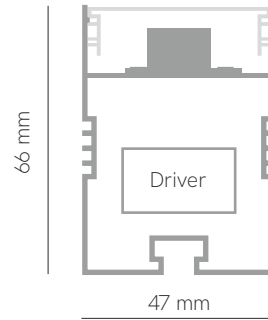

Code: **3** **9** **1**

*Create your code according to your preferences.

New

Triton

*Finished luminaire. Includes power supply, clip rotable, 2mts power cable and end caps.

Technical Information

Version	Triton
Power	27W / 54W / 81W
Installation	Surface
Material	Aluminium
Finishes	Black (9005)