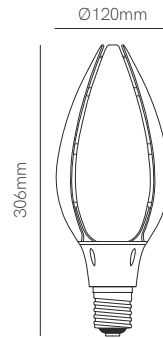

Noa 80W

Noa 85W

Technical Information

Version	Noa 80W E27 / E40	Noa 85W E27 / E40
Power	80W	85W
Color Temperature	2.200K	2.700K / 5.000K
Lumens	5.900 lm	9.700 lm / 10.200 lm
Code	3965 2.200K E27/ E40	3902 2.700K E27 3900 2.700K E40 3903 5.000K E27 3901 5.000K E40

3 YEARS WARRANTY | 25.000 HOURS | IP 65 | 100/260 VAC | PF >0,9 | CRI ≥80 | 360° | 50/60 Hz | +40°C / -20°C | ENCLOSED NO | 8