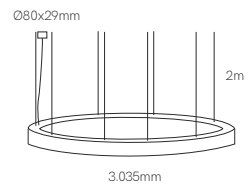

Zero dual

*Finished luminaire. Includes power supply, suspension kit, power cable and end caps.

Technical Information

Version	Zero dual
Power	107W / 162W / 325W
Installation	Pendant
Material	Aluminium
Finishes	White (9003) / Black (9005)

Equipment

Code	Diffuser	Power (Size)	CCT (lm/W)	Driver	Colour
Code 1	Opal 8	107W (1.050mm) 3	3.000K (51 lm/W) 3	On / Off 1	White 1
		162W (1.550mm) 8	4.000K (53 lm/W) 4	Dali 2	Black 2
		325W (3.050mm) 9		Push 3	
				Casambi 5	
				Tuya 7	

Code: **1 8** ■ ■ ■ ■ ■

*Create your code according to your preferences.