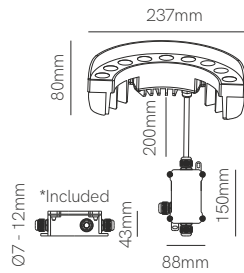

Signal

Technical Information

Version	Signal
Power	9W
Installation	Floor / Tree trunk
Color Temperature	3.000K
Lumens	720 lm
Material	Aluminium
Finishes	Dark gray
Code	4290 ■ 3.000K

*Integrated driver. IP65 connection box included.

3 YEARS WARRANTY | 20.000 HOURS | IP 65 | 100/277 VAC | PF >0,6 | CRI ≥80 | CABLE 20CM | 30° | 50/60 Hz | IK05 | +40°C / -20°C | 1/25