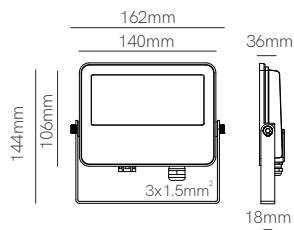

Sky switch 30W

Sky switch 40W

Technical Information

Version	Sky switch 30W	Sky switch 40W
Power	30W	40W
Installation	Surface	Surface
Color Temperature	Switch 3.000K / 4.000K / 5.000K	Switch 3.000K / 4.000K / 5.000K
Lumens	3.600 lm	4.800 lm
Material	Aluminium	Aluminium
Finishes	White / Black / Gray	White / Black / Gray
Code	4685 ☐ 4686 ☒ 4687 ☒	4688 ☐ 4689 ☒ 4694 ☒

Accessories

3 YEARS WARRANTY | 25.000 HOURS | IP 65 | 180/260 VAC | PF >0,9 | CRI ≥80 | | 115° | 50/60 Hz | | +45°C / -20°C | AKZO NOBEL | CCT SWITCH | >1KV