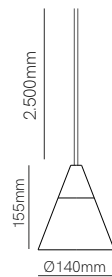

New

Zoe XL suspension

Technical Information

Version	Zoe XL suspension
Power	15W
Installation	Surface / Recessed
Color Temperature	Switch 2.700K / 3.200K / 4.000K
Lumens	1.100 lm
Material	Aluminium
Finishes	White / Black
Code	5094 ☐
	5095 ☒

*Base not included. You need to choose a base to complete the installation.

Accessories

Surface Base 15W Ø75x33mm ☐ 5122 ☒ 5123	Recessed Base 15W Ø90x22mm / Ø80mm ☐ 5124 ☒ 5125	Wire holder ☐ 5106 ☒ 5107	Additional wire (1m) ☐ 5128 ☒ 5129	Side base / Front base Ø25 Side base / Front base Ø28 Side base / Front base Ø33

*See pages 276 and 278 for available codes of Side base and Front base.

3 YEARS WARRANTY |
30.000 HOURS |
IP 20 |
100/277 VAC |
UGR <19 |
PF >0,9 |
CRI ≥93 |
38° |
50/60 Hz |
+45°C / -20°C |
CCT SWITCH |
1/20