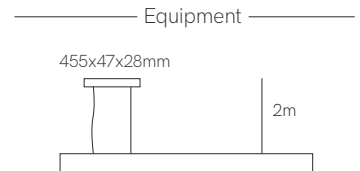

Technical Information

Version	Dau
Power	18W / 23W / 26W / 30W
Installation	Pendant
Material	Aluminium
Finishes	White (9003) / Black (9005)