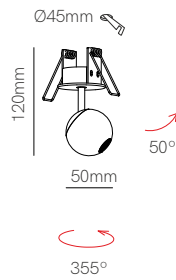

Bora recessed 4,5W

Bora recessed 8,5W

Technical Information

Version	Bora recessed 4,5W	Bora recessed 8,5W
Power	4,5W	8,5W
Installation	Recessed	Recessed
Color Temperature	2.700K / 3.000K	2.700K / 3.000K
Lumens	290 lm / 300 lm	530 lm / 540 lm
Material	Aluminium	Aluminium
Finishes	White / Black / Chrome / Rose gold	White / Black / Chrome / Rose gold

Code	4589 ☐ 2.700K	4597 ☐ 2.700K
	4590 ☐ 3.000K	4598 ☐ 3.000K
	4591 ☒ 2.700K	4599 ☒ 2.700K
	4592 ☒ 3.000K	4600 ☒ 3.000K
	4593 ☐ 2.700K	4601 ☐ 2.700K
	4594 ☐ 3.000K	4602 ☐ 3.000K
	4595 ☐ 2.700K	4603 ☐ 2.700K
	4596 ☐ 3.000K	4604 ☐ 3.000K

UGR <10 | PF >0,5 | 38°

UGR <15 | PF >0,6 | 36°

3 YEARS WARRANTY | 26.000 HOURS | IP 20 | 220/240 VAC | CRI ≥93 | | 50/60 Hz | +40°C -20°C | 1/18