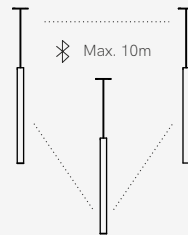

Voice control or
Smartphone control

Home
Router

Gateway

(60x60x15mm)
Code: 4956

Max. 10m

Discover the multitude of **additional functions** for operating the luminaires:

Schedule day
and time

Control from anywhere
via internet