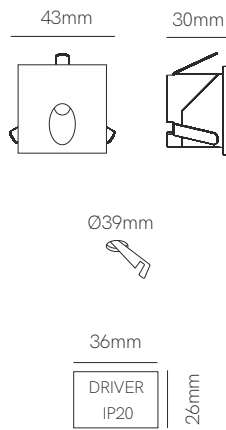

Luky

Technical Information

Version	Luky
Power	2W
Installation	Recessed
Color Temperature	3.200K / 4.000K
Lumens	90 lm / 96 lm
Material	Aluminium
Finishes	White / Black

Code	3999	☐	3.200K
	4000	☐	4.000K
	4001	☒	3.200K
	4002	☒	4.000K

3 YEARS WARRANTY | 50.000 HOURS | IP 54 | 220/240 VAC | PF >0,5 | CRI ≥80 | 65° | 50/60 Hz | +50°C / -20°C | AKZO NOBEL | 1/200