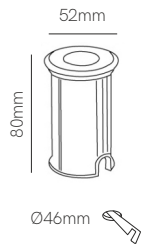

Optic

Nix

Technical Information

Version	Optic	Nix
Power	2W	2W
Installation	Recessed	Recessed
Color Temperature	3.000K	3.000K
Lumens	55 lm	55 lm
Material	Inox 304	Inox 304
Finishes	Brushed Inox	Brushed Inox
Code	4331 ■	4369 ■

*Recessed box included. Integrated driver.

3 YEARS WARRANTY | 50.000 HOURS | IP 67 | 100/240 VAC | PF >0,4 | CRI ≥80 | | CABLE 50CM | 50/60 Hz | | +50°C / -20°C |