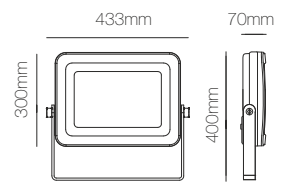

Sky 100W

Sky 150W

Sky 200W

Technical Information

Version	Sky 100W	Sky 150W	Sky 200W
Power	100W	150W	200W
Installation	Surface	Surface	Surface
Color Temperature	2.200K	2.200K	2.200K
Lumens	7.000 lm	11.000 lm	14.000 lm
Material	Aluminium	Aluminium	Aluminium
Finishes	White / Black	White / Black	White / Black
Code	3955 ■	3956 ■	3957 ■

5 YEARS WARRANTY | 50.000 HOURS | IP 65 | 220/240 VAC | PF >0,9 | CRI ≥80 | 115° | 50/60 Hz | IK08 | +45°C / -20°C | AKZO NOBEL | >2KV