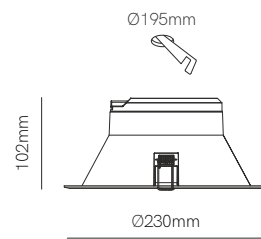

Thesis 15W dimmable

Thesis 25W dimmable

Technical Information

Version	Thesis 15W dimmable	Thesis 25W dimmable
Power	15W	25W
Installation	Recessed	Recessed
Color Temperature	Switch 3.000K / 4.000K / 5.000K	Switch 3.000K / 4.000K / 5.000K
Lumens	1.300 lm	2.625 lm
Material	Polybutylene and Polycarbonate	Polybutylene and Polycarbonate
Finishes	White / Black	White / Black
Code	4767 ☐	4691 ☐

3 YEARS WARRANTY | 25.000 HOURS | IP 40 | 220/240 VAC | UGR <19 | PF >0,9 | CRI ≥85 | 90° | 50/60 Hz | IK06 | TRIAC DIMM | +40°C / -20°C | CCT SWITCH | 1/6