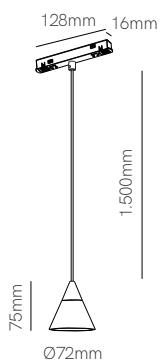

1/20

1/25

*Need power supply (page 270).

3 YEARS WARRANTY | 26.000 HOURS | IP 20 | 48V DC | UGR <19 | PF >0,4 | CRI ≥90 | III | 38° | 50/60 Hz | +40°C / -20°C

Zoe 48V

Technical Information

Version	Zoe 48V
Power	7W
Installation	Magnet Track
Color Temperature	2.700K / 3.000K
Lumens	360 lm / 370 lm
Material	Aluminium
Finishes	White / Black