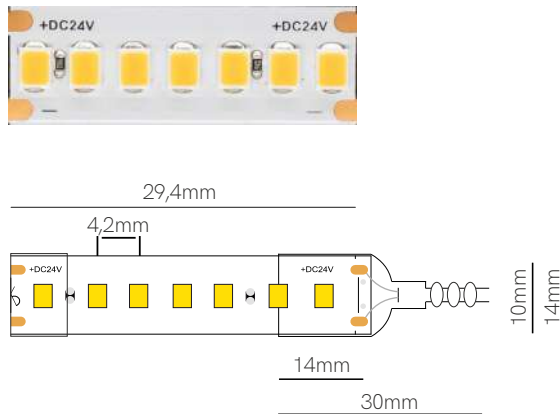

Fine 52

*High: IP20 = 1,5mm / IP67 = 5,8mm.

Technical Information

Version	Fine 52
Power	22 W/m
Color Temperature	2.700K / 3.000K / 4.000K / 6.000K
Lumens	From 97 Lm/w to 112 Lm/w
Ingress Protection	IP20 / IP67

Code	Code	Lumens	CCT	IP
	52270	97 Lm/w	2700K	IP20
	52300	103 Lm/w	3000K	IP20
	52400	108 Lm/w	4000K	IP20
	52600	112 Lm/w	6000K	IP20
	52277	97 Lm/w	2700K	IP67
	52307	103 Lm/w	3000K	IP67
	52407	108 Lm/w	4000K	IP67
	52607	112 Lm/w	6000K	IP67

Accessories

End Cap
32635

End Cap
32625

Joint
13,8x11,55x3,9mm
20220

Joint
13,55x11,67x4,7mm
20120

*Available in reel of 5 meters.

5 YEARS WARRANTY | 238 LED/m | CRI ≥90 | 24 VDC | 29,4mm | 2835 | p.172