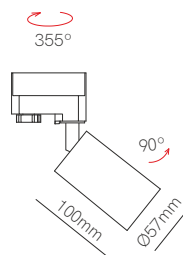

Piccolo GU10 track V3

Technical Information

Version	Piccolo GU10 track V3
Installation	Three Phase Track
Material	Aluminium
Finishes	White / Black
Code	3990-V3 ☐
	3989-V3 ☒

*GU10 bulbholder included.

3 YEARS WARRANTY | IP 20 | 220/240 VAC | AKZO NOBEL | |