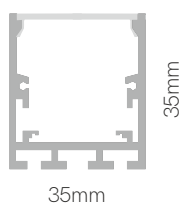

Box 35

*Useful area: 23x20mm.

Technical Information

Version	Box 35
Max. power	40W
Installation	Surface
Material	Aluminium
Finishes	White / Black / Aluminium
Code	35121 ☐ 35122 ☒ 35119 ☐

Accessories

Diffuser PC Opal 70% ☐ 20700	Diffuser PC Black 50% ☒ 20772	End Cap ☐ 35621 ☒ 35622 ☐ 35623	Clip Metallic ☐ 35330	Joint 90° Metallic ☐ 20510	Joint 90° Metallic ☐ 20540	Joint 120° Metallic ☐ 20530	Joint 180° Metallic ☐ 20520	Suspension Kit Metallic ☐ 20720 (2m)	Base 455x47x28mm ☐ 35331 ☒ 35332 (30W/24V) ☐ 35361 ☒ 35362 (60W/24V) ☐ 35311 ☒ 35312 (100W/24V)