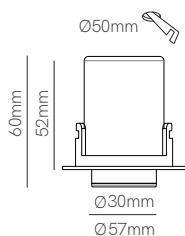

Nano oxo round

Nano oxo square

Technical Information

Version	Nano oxo round	Nano oxo square
Power	4W	4W
Installation	Recessed	Recessed
Color Temperature	Switch 2.700K / 3.200K / 4.000K	Switch 2.700K / 3.200K / 4.000K
Lumens	380 lm	380 lm
Material	Aluminium	Aluminium
Finishes	White / Black	White / Black
Code	4549 ☐ 4551 ☒	4550 ☐ 4552 ☒

3 YEARS WARRANTY | 30.000 HOURS | IP 20 | 220/240 VAC | UGR <19 | PF >0,5 | CRI ≥90 | 45° | 50/60 Hz | | +50°C / -20°C | CCT SWITCH | | 1/10/50