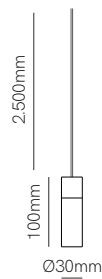

New

Nano alp suspension

Technical Information

Version	Nano alp suspension
Power	5W
Installation	Surface / Recessed
Color Temperature	Switch 2.700K / 3.200K / 4.000K
Lumens	370 lm
Material	Aluminium
Finishes	White / Black
Code	5096 ☐
	5097 ☐

*Base not included. You need to choose a base to complete the installation.

Accessories

Surface Base 5W
Ø75x33mm
☐ 5114
☐ 5115

Recessed Base 5W
Ø90x22mm / Ø80mm
☐ 5116
☐ 5117

Wire holder
☐ 5106
☐ 5107

Additional wire (1m)
☐ 5128
☐ 5129

Side base / Front base Ø25
Side base / Front base Ø28
Side base / Front base Ø33

*See pages 276 and 278 for available codes of Side base and Front base.

3 YEARS WARRANTY |
30.000 HOURS |
IP 20 |
100/277 VAC |
UGR <19 |
PF >0,9 |
CRI ≥93 |
45° |
50/60 Hz |
+40°C / -20°C |
CCT SWITCH |
1/20