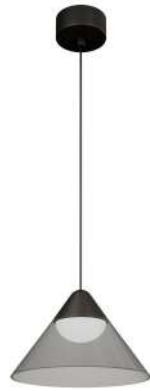

Technical Information

Version	Ark surface	Ark recessed
Power	6W	6W
Installation	Surface	Recessed
Color Temperature	2.700K / 3.000K	2.700K / 3.000K
Lumens	350 lm / 360 lm	350 lm / 360 lm
Material	Aluminium and acrylic	Aluminium and acrylic
Finishes	White-transparent / Black-transparent / Black-gray	White-transparent / Black-transparent / Black-gray
Code	4814 White-transp. 2.700K 4815 White-transp. 3.000K 4816 Black-transp. 2.700K 4817 Black-transp. 3.000K 4818 Black-gray 2.700K 4819 Black-gray 3.000K	4808 White-transp. 2.700K 4809 White-transp. 3.000K 4810 Black-transp. 2.700K 4811 Black-transp. 3.000K 4812 Black-gray 2.700K 4813 Black-gray 3.000K

3 YEARS WARRANTY | 26.000 HOURS | IP 20 | 220/240 VAC | UGR <19 | PF >0,5 | CRI ≥90 | 90° | 50/60 Hz | +40°C / -20°C | 1/12