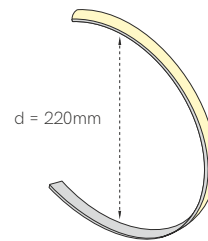

Box 13

*Useful area: 12x3mm.

Technical Information

Version	Box 13
Max. power	15W
Installation	Surface
Material	Aluminium
Finishes	Aluminium
Code	13113

Accessories

Diffuser PC
Opal 70%
 13480

End Cap
 13633

End Cap
 13623

Clip
Metallic
 13330

3 YEARS WARRANTY |
IP 20 |
2m Max |
AL 6063 |
p.172