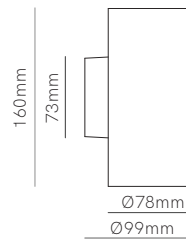

New

Sunset round

Sunset square

Technical Information

Version	Sunset round	Sunset square
Power	16W	16W
Installation	Surface	Surface
Color Temperature	Switch 2.700K / 3.200K / 4.000K	Switch 2.700K / 3.200K / 4.000K
Lumens	1.800 lm	1.800 lm
Material	Polycarbonate	Polycarbonate
Finishes	White / Black / Corten	White / Black / Corten
Code	4989 ☐	4992 ☐
	4990 ☒	4993 ☒
	4991 ☒	4994 ☒

3 YEARS WARRANTY | 25.000 HOURS | IP 65 | 220/240 VAC | PF >0,9 | CRI ≥80 | 40° | 50/60 Hz | IK06 | +40°C / -20°C | CCT SWITCH | 1/10