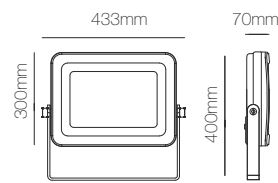

Sky 100W

Sky 150W

Sky 200W

Technical Information

Version	Sky 100W	Sky 150W	Sky 200W
Power	100W	150W	200W
Installation	Surface	Surface	Surface
Color Temperature	2.200K	2.200K	2.200K
Lumens	7.000 lm	11.000 lm	14.000 lm
Material	Aluminium	Aluminium	Aluminium
Finishes	White / Black	White / Black	White / Black
Code	3955 ■	3956 ■	3957 ■

5 YEARS WARRANTY | 50.000 HOURS | IP 65 | 220/240 VAC | PF >0,9 | CRI ≥80 | 115° | 50/60 Hz | IK08 | +45°C / -20°C | AKZO NOBEL | >2KV