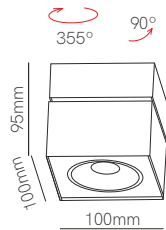

New

Rubyc dimmable

Rubyc

Technical Information

Version	Rubyc dimmable	Rubyc
Power	14W	14W
Installation	Surface	Surface
Color Temperature	Switch 2.700K / 3.200K / 4.000K	Switch 2.700K / 3.200K / 4.000K
Lumens	1.205 lm	1.205 lm
Material	Aluminium	Aluminium
Finishes	White / Black	White / Black
Code	5069 ☐	4230-N ☐
	5070 ☒	4231-N ☒

3 YEARS WARRANTY | 30.000 HOURS | IP 20 | 220/240 VAC | PF >0,9 | CRI ≥97 | 40° | 50/60 Hz | +40°C / -10°C | CCT SWITCH | AKZO NOBEL | 1/4/12