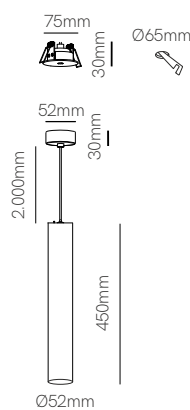

Technical Information

Version	Atmos 25 GU10	Atmos 45 GU10
Installation	Surface / Recessed	Surface / Recessed
Material	Aluminium	Aluminium
Finishes	White / Black / Chrome / Wood	White / Black / Chrome / Wood
Code	4465 ☐ 4466 ☒ 4954 ☐	4467 ☐ 4468 ☒ 4955 ☐

*All versions included surface base (mounted) and recessed base (not mounted).

3 YEARS WARRANTY | IP 20 | 220/240 VAC |