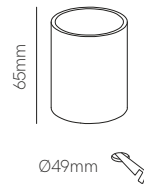

Port

Grow

Steps

Technical Information

Version	Port	Grow	Steps
Power	4W	4W	4W
Installation	Recessed	Recessed	Recessed
Color Temperature	3.000K	3.000K	3.000K
Lumens	60 lm	60 lm	60 lm
Material	Aluminium	Aluminium	Aluminium
Finishes	White / Black	White / Black	White / Black

Code	Port	Grow	Steps
	4112 ☐	4106 ☐	4110 ☐
	4113 ☒	4107 ☒	4111 ☒

*Recessed box included.

3 YEARS WARRANTY | 25.000 HOURS | IP 20 | 220/240 VAC | PF >0,5 | CRI ≥80 | | 50/60 Hz | | +50°C / -20°C | |