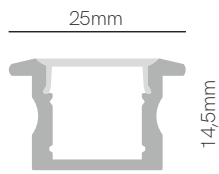

Box 17

*Useful area: 12x10mm.

Technical Information

Version	Box 17
Max. power	20W
Installation	Recessed
Material	Aluminium
Finishes	White / Black / Aluminium
Code	17121 ☐
	17122 ☒
	17119 ☐

Accessories

Diffuser PC Transp. 90%	Diffuser PC Opal 70%	Diffuser PC Black 50%	Diffuser Silicone Opal 60%	End Cap	End Cap
☐ 20450	☐ 20440	☒ 20472	☐ 20469 ☐ 20469-15	☐ 17631 ☒ 17632 ☐ 17633	☐ 17621 ☒ 17622 ☐ 17623