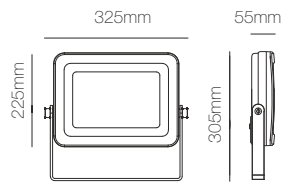

Sky 100W

Sky 150W

Sky 200W

Technical Information

Version	Sky 100W	Sky 150W	Sky 200W
Power	100W	150W	200W
Installation	Surface	Surface	Surface
Color Temperature	2.200K	2.200K	2.200K
Lumens	7.000 lm	11.000 lm	14.000 lm
Material	Aluminium	Aluminium	Aluminium
Finishes	White / Black	White / Black	White / Black
Code	3955 ■	3956 ■	3957 ■

5 YEARS WARRANTY | 50.000 HOURS | IP 65 | 220/240 VAC | PF >0,9 | CRI ≥80 | 115° | 50/60 Hz | IK08 | +45°C / -20°C | AKZO NOBEL | >2KV