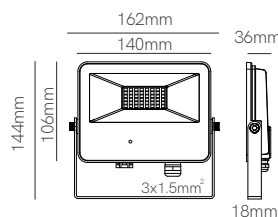

Technical Information

Version	Sky microwave sensor 10W	Sky microwave sensor 30W	Sky microwave sensor 50W
Power	10W	30W	50W
Installation	Surface	Surface	Surface
Color Temperature	4.000K / 5.000K	4.000K / 5.000K	4.000K / 5.000K
Lumens	1.150 lm / 1.200 lm	3.550 lm / 3.600 lm	5.950 lm / 6.000 lm
Material	Aluminium	Aluminium	Aluminium
Finishes	White / Black	White / Black	White / Black

Code	4349 ☐ 4.000K	4352 ☐ 4.000K	4354 ☐ 4.000K
	4350 ☐ 5.000K	4353 ☐ 5.000K	4355 ☐ 5.000K
	4308 ☒ 4.000K	4309 ☒ 4.000K	4311 ☒ 4.000K
	4351 ☒ 5.000K	4310 ☒ 5.000K	4356 ☒ 5.000K

Accessories

5 YEARS WARRANTY | 50.000 HOURS | IP 65 | 220/240 VAC | PF >0,9 | CRI ≥80 | 115° | 50/60 Hz | IK08 | +45°C / -20°C | AKZO NOBEL MICROWAVE SENSOR | 5 sec ON / 5 min OFF | 1m / 7m | >1KV