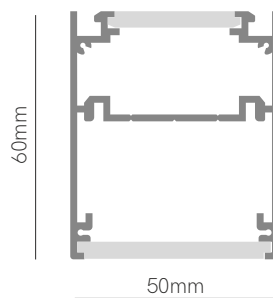

Zero dual

*Finished luminaire. Includes power supply, suspension kit, power cable and end caps.

Technical Information

Version	Zero dual
Power	107W / 162W / 325W
Installation	Pendant
Material	Aluminium
Finishes	White (9003) / Black (9005)

Equipment

Code	Diffuser	Power (Size)	CCT (lm/W)	Driver	Colour
Code 1	Opal 8	107W (1.050mm) 3	3.000K (51 lm/W) 3	On / Off 1	White 1
		162W (1.550mm) 8	4.000K (53 lm/W) 4	Dali 2	Black 2
		325W (3.050mm) 9		Push 3	
				Casambi 5	
				Tuya 7	

Code: **1 8** ■ ■ ■ ■ ■

*Create your code according to your preferences.