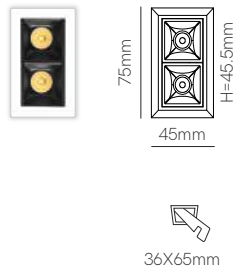

Tram recessed 2