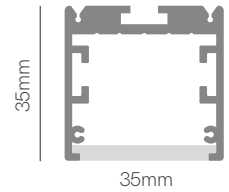

☒ On demand.

*Create your luminaire according to your preferences. Accessories on page 166-171.

Accessories

End Cap	Suspension Kit	Ceiling suspension	Kit Joint
☐ 40631	Metallic	☐ 40430	Metallic
☐ 40632	☐ 40420 (2m)	☐ 40495	
☐ 40634			
☐ 40635			

5 YEARS WARRANTY | 50.000 HOURS | IP 20 | CRI ≥80 | 160 LED/m | | 24 VDC |