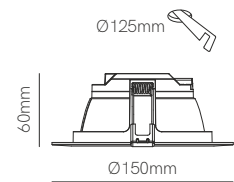

New

Noi switch

Noi

Noi dimmable

Technical Information

Version	Noi switch	Noi	Noi dimmable
Power	14W	14W	14W
Installation	Recessed	Recessed	Recessed
Color Temperature	Switch 2.700K / 3.200K / 4.000K	3.000K / 4.000K	3.000K / 4.000K
Lumens	1.320 lm	1.100 lm / 1.320 lm	1.100 lm / 1.320 lm
Material	Polybutylene and Polycarbonate	Polybutylene and Polycarbonate	Polybutylene and Polycarbonate
Finishes	White	White	White
Code	5019 ☐	242337-15C3 ☐ 3.000K 242337-15F ☐ 4.000K	3485 ☐ 3.000K 3486 ☐ 4.000K

100/277 VAC ☐ CCT SWITCH

220/240 VAC

220/240 VAC ☐ TRIAC DIMM

3 YEARS WARRANTY | 25.000 HOURS | IP 40 | PF >0,9 | CRI ≥80 | | 100° | 50/60 Hz | | +40°C / -20°C | 1/6