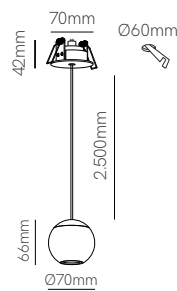

Bora suspension recessed

Technical Information

Version	Bora suspension surface
Power	8,5W
Installation	Surface
Color Temperature	2.700K / 3.000K
Lumens	530 lm / 540 lm
Material	Aluminium
Finishes	White / Black / Chrome / Rose gold

Version	Bora suspension recessed
Power	8,5W
Installation	Recessed
Color Temperature	2.700K / 3.000K
Lumens	530 lm / 540 lm
Material	Aluminium
Finishes	White / Black / Chrome / Rose gold

Code	4605	☐	2.700K
	4606	☐	3.000K
	4607	☒	2.700K
	4608	☒	3.000K
	4609	☒	2.700K
	4610	☒	3.000K
	4611	☒	2.700K
	4612	☒	3.000K

Code	4613	☐	2.700K
	4614	☐	3.000K
	4615	☒	2.700K
	4616	☒	3.000K
	4617	☒	2.700K
	4618	☒	3.000K
	4619	☒	2.700K
	4620	☒	3.000K

3 YEARS WARRANTY | 26.000 HOURS | IP 20 | 220/240 VAC | UGR <15 | PF >0,6 | CRI >93 | 36° | 50/60 Hz | +40°C / -20°C | 1/18