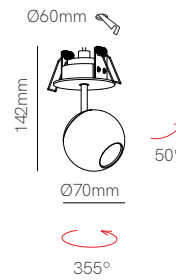

Bora recessed 4,5W

Bora recessed 8,5W

Technical Information

Version	Bora recessed 4,5W	Bora recessed 8,5W
Power	4,5W	8,5W
Installation	Recessed	Recessed
Color Temperature	2.700K / 3.000K	2.700K / 3.000K
Lumens	290 lm / 300 lm	530 lm / 540 lm
Material	Aluminium	Aluminium
Finishes	White / Black / Chrome / Rose gold	White / Black / Chrome / Rose gold

Code	4589 ☐ 2.700K	4597 ☐ 2.700K
	4590 ☐ 3.000K	4598 ☐ 3.000K
	4591 ☒ 2.700K	4599 ☒ 2.700K
	4592 ☒ 3.000K	4600 ☒ 3.000K
	4593 ☐ 2.700K	4601 ☐ 2.700K
	4594 ☐ 3.000K	4602 ☐ 3.000K
	4595 ☐ 2.700K	4603 ☐ 2.700K
	4596 ☐ 3.000K	4604 ☐ 3.000K

UGR <10 | PF >0,5 | 38°

UGR <15 | PF >0,6 | 36°

3 YEARS WARRANTY | 26.000 HOURS | IP 20 | 220/240 VAC | CRI ≥93 | | 50/60 Hz | +40°C -20°C | 1/18