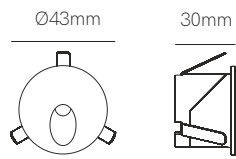

Polo

Technical Information

Version	Polo
Power	2W
Installation	Recessed
Color Temperature	3.200K / 4.000K
Lumens	90 lm / 96 lm
Material	Aluminium
Finishes	White / Black

Code	3995	☐	3.200K
	3996	☐	4.000K
	3997	☒	3.200K
	3998	☒	4.000K

3 YEARS WARRANTY | 50.000 HOURS | IP 54 | 220/240 VAC | PF >0,5 | CRI ≥80 | | 65° | 50/60 Hz | +50°C / -20°C | AKZO NOBEL |