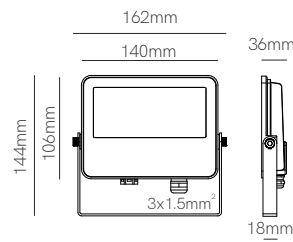

Technical Information

Version	Sky switch 10W	Sky switch 20W
Power	10W	20W
Installation	Surface	Surface
Color Temperature	Switch 3.000K / 4.000K / 5.000K	Switch 3.000K / 4.000K / 5.000K
Lumens	1.200 lm	2.400 lm
Material	Aluminium	Aluminium
Finishes	White / Black / Gray	White / Black / Gray
Code	4679 ☐	4682 ☐
	4680 ☒	4683 ☒
	4681 ☒	4684 ☒

Accessories

3 YEARS WARRANTY | 25.000 HOURS | IP 65 | 180/260 VAC | PF >0,9 | CRI ≥80 | 115° | 50/60 Hz | IK08 | +45°C / -20°C | AKZO NOBEL | CCT SWITCH | >1KV