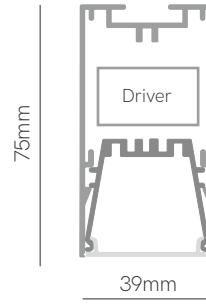

New

Time track