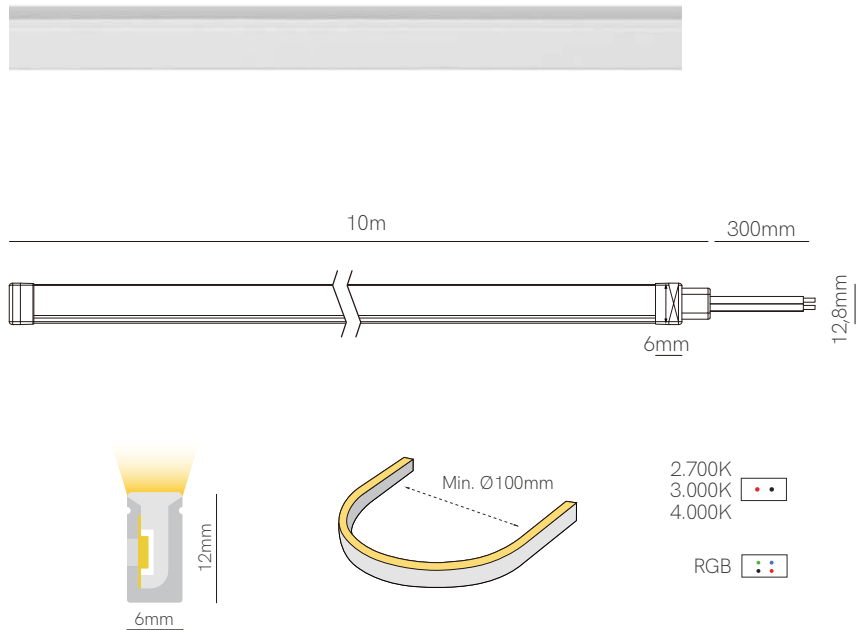

Fine 70

Technical Information

Version	Fine 70
Power	5 W/m
Color Temperature	2.700K / 3.000K / 4.000K / RGB
Lumens	From 73 Lm/m to 186 Lm/m
Ingress Protection	IP67

Code	Code	Lumens	CCT	IP
	70277	178 Lm/m	2700K	IP67
	70307	154 Lm/m	3000K	IP67
	70407	186 Lm/m	4000K	IP67
	70437	73 Lm/m	RGB	IP67

*Available in reel of 10 meters.

Accessories