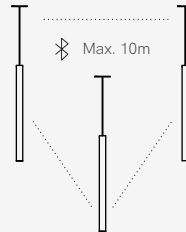

Tuya Smart Lighting

Manage Beneito Faure luminaires with your smartphone.
Find the Tuya logo on the products with the available function.

Smartphone control

Max. 10m

- Max. 120 devices
- Bluetooth-Mesh (Max. 30m)