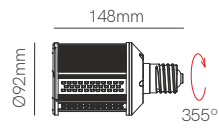

Technical Information

Version	Smile 20W E27	Smile 40W E27	Smile 60W E40
Power	20W	40W	60W
Color Temperature	2.200K / 5.000K	2.200K / 5.000K	2.200K / 5.000K
Lumens	2.000 lm / 3.000 lm	4.000 lm / 6.000 lm	6.000 lm / 9.000 lm
Code	3913 2.200K	3914 2.200K	3915 2.200K
	3925 5.000K	3926 5.000K	3927 5.000K
	24	12	12

5 YEARS WARRANTY | 50.000 HOURS | IP 64 | 100/240 VAC | PF >0,9 | CRI ≥70 2.200K | CRI ≥80 5.000K | 120° | 50/60 Hz | +60°C / -40°C | >4KV | ENCLOSED OK