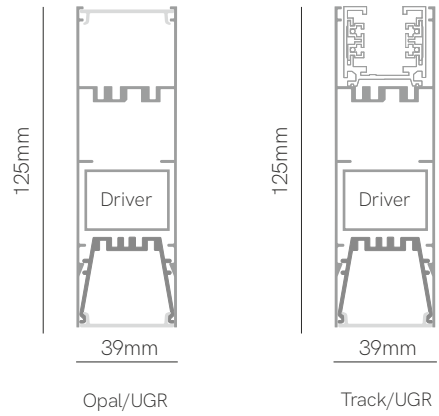

Dual

*Finished luminaire. Includes suspension kit, power cable and end caps.

Technical Information

Version	Dual
Power	18-24W / 28-35W / 46-52W
Installation	Pendant
Material	Aluminium
Finishes	White (9003) / Black (9005)

Code	Diffuser	Power Up-Down (Size)	CCT (Lm/W)	Driver	Colour
Code 5	Opal/UGR 6	18-24W (1.130mm) 3	2.700K (112 lm/W) 2	On / Off 1	□ White 1
	Track/UGR 9	28-35W (1.690mm) 5	3.000K (128 lm/W) 3	Dali 2	■ Black 2
		46-52W (2.530mm) 7	4.000K (136 lm/W) 4	Push 3	
			5.000K (136 lm/W) 5	Casambi 5	

Code: **5** ■ ■ ■ ■ ■

*Create your code according to your preferences.