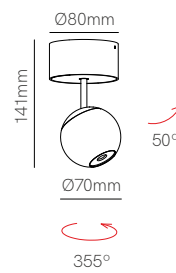

Technical Information

Version	Bora surface 4,5W	Bora surface 8,5W
Power	4,5W	8,5W
Installation	Surface	Surface
Color Temperature	2.700K / 3.000K	2.700K / 3.000K
Lumens	290 lm / 300 lm	530 lm / 540 lm
Material	Aluminium	Aluminium
Finishes	White / Black / Chrome / Rose gold	White / Black / Chrome / Rose gold

Code	4621 ☐ 2.700K	4629 ☐ 2.700K
	4622 ☐ 3.000K	4630 ☐ 3.000K
	4623 ☒ 2.700K	4631 ☒ 2.700K
	4624 ☒ 3.000K	4632 ☒ 3.000K
	4625 ☐ 2.700K	4633 ☐ 2.700K
	4626 ☐ 3.000K	4634 ☐ 3.000K
	4627 ☐ 2.700K	4635 ☐ 2.700K
	4628 ☐ 3.000K	4636 ☐ 3.000K

UGR <10 | PF >0,5 | 38°

UGR <15 | PF >0,6 | 36°

3 YEARS WARRANTY | 26.000 HOURS | IP 20 | 220/240 VAC | CRI ≥93 | | 50/60 Hz | +40°C -20°C | 1/18