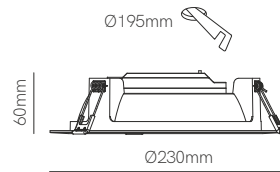

New

Air switch

Air

Technical Information

Version	Air switch	Air
Power	22W	22W
Installation	Recessed	Recessed
Color Temperature	Switch 2.700K / 3.200K / 4.000K	3.000K / 4.000K
Lumens	2.200 lm	1.760 lm / 1.870 lm
Material	Polybutylene and Polycarbonate	Polybutylene and Polycarbonate
Finishes	White	White
Code	5018 ☐	300335C3 ☐ 3.000K 300335F ☐ 4.000K

100/277 VAC | CCT SWITCH

220/240 VAC

3 YEARS WARRANTY | 25.000 HOURS | IP 40 | PF >0,9 | CRI ≥80 | 100° | 50/60 Hz | +40°C / -20°C | 1/6