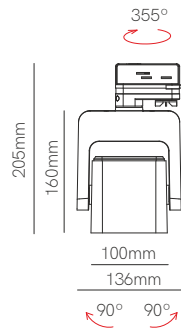

Technical Information

Version	Kom 20W	Kom 30W	Kom 40W
Power	20W	30W	40W
Installation	Three Phase Track	Three Phase Track	Three Phase Track
Color Temperature	Switch 2.700K / 3.200K / 4.000K	Switch 2.700K / 3.200K / 4.000K	3.000K / 4.000K
Lumens	2.300 lm	2.470 lm	4.500 lm / 4.600 lm
Material	Aluminium	Aluminium	Aluminium
Finishes	White / Black	White / Black	White / Black

Code	Kom 20W	Kom 30W	Kom 40W
	4337 ☐	4336-N ☐	4444 ☐ 3.000K
	4339 ☒	4338-N ☒	4445 ☐ 4.000K
			4447 ☒ 3.000K
			4448 ☒ 4.000K

CRI ≥80 | CCT SWITCH

CRI ≥94 | CCT SWITCH

CRI ≥80

3 YEARS WARRANTY | 30.000 HOURS | IP 20 | 220/240 VAC | UGR <19 | PF >0,9 | 15° 24° 40° | 50/60 Hz | +50°C -20°C | AKZO NOBEL | 1/10