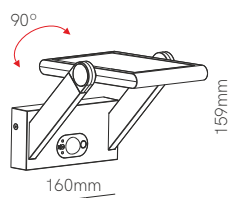

Proa

Technical Information

Version	Proa
Power	1,6W
Installation	Surface
Color Temperature	4.000K
Lumens	150 lm
Material	Aluminium
Finishes	White / Black
Code	3531 ☐
	3532 ☐