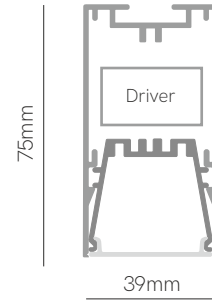

Time

Technical Information

Version	Time
Power	31W / 46W / 69W
Installation	Surface / Pendant
Material	Aluminium
Finishes	White (9003) / Black (9005) / Gray (9006)

Code	Diffuser (Angle)	Power (Size)	CCT (lm/W)	Driver	Colour
Code 8	UGR (81°) 3	31W (1.130mm) 3	2.700K (112 lm/W) 2	On / Off 1	☐ White 1
	Opal (112°) 5	46W (1.690mm) 5	3.000K (128 lm/W) 3	Dali 2	☒ Black 2
		69W (2.530mm) 7	4.000K (136 lm/W) 4	Push 3	☐ Gray 3
			5.000K (136 lm/W) 5	Casambi 5	

Code: **8** ☐ ☐ ☐ ☐ ☐ ☐

*Create your code according to your preferences.

Accessories

End caps ☐ 40741 ☒ 40742 ☐ 40743	Joint 180° ☒ 40770	Joint 90° ☒ 40990	Wall bracket ☐ 40851 ☒ 40852 ☐ 40853	Trimless ☒ 40339	Base 3x0,75 (2,5m) Ø60x28mm ☐ 40881 ☒ 40882 ☐ 40883	Base 5x0,5 (2,5m) Ø60x28mm ☐ 40991 ☒ 40992 ☐ 40993	Ceiling suspension ☒ 40780	Suspension kit ☒ 40790 (2m)

5 YEARS WARRANTY | 50.000 HOURS | IP 40 | UGR <19 (3) | 230 VAC | PF >0,9 | CRI >95 | | | | 3,37m Max | | | | ☐ PUSH |