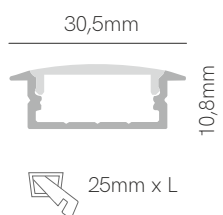

New

Box 53

*Useful area: 20x6mm.

Technical Information

Version	Box 53
Max. power	25W
Installation	Recessed
Material	Aluminium
Finishes	White / Black / Aluminium

Code	53121 ☐
	53122 ☒
	53119 ☐

Accessories

Diffuser PC
Opal 70%
☐ 23480

End Cap
☐ 53631
☒ 53632
☐ 53633

End Cap
☐ 53621
☒ 53622
☐ 53623