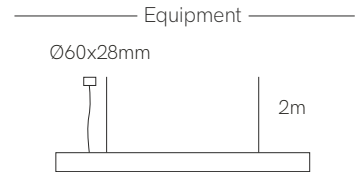

Code	Diffuser (Angle)	Power (Size)	CCT (Lm/W)	Driver	Colour
Code 6	Retracted (102°) 3	35W (1.130mm) 3	2.700K (105 lm/W) 2	On / Off 1	□ White 1
		43W (1.410mm) 4	3.000K (112 lm/W) 3	Dali 2	■ Black 2
		51W (1.690mm) 5	4.000K (118 lm/W) 4	Push 3	
		59W (1.970mm) 6	5.000K (118 lm/W) 5	Casambi 5	
		97,5W (2.530mm) 7			