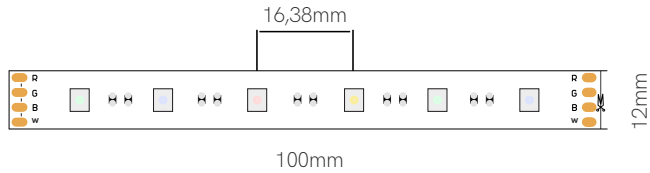

Fine 47

*High: IP20 = 2,2mm.

Technical Information

Version	Fine 47
Power	14,4 W/m
Color Temperature	RGB-W (3.000K)
Lumens	-
Ingress Protection	IP20

	Code	Lumens	CCT	IP
Code	47430	-	RGB-W	IP20

Accessories

Joint
13,5x13,73x4,2mm
□ 20150

Joint
13,5x13,55x4,8mm
□ 20250

*Available in reel of 5 meters.

5 YEARS WARRANTY | 60 LED/m | 24 VDC | III | 100mm ✂ | 5050 | p.172