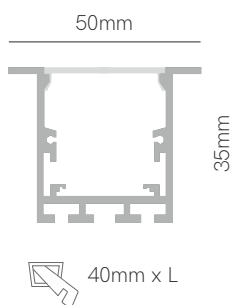

Box 38

*Useful area: 23x20mm.

Technical Information

Version	Box 38
Max. power	40W
Installation	Recessed
Material	Aluminium
Finishes	White / Black / Aluminium
Code	38121 ☐ 38122 ☒ 38119 ☐

Accessories

Diffuser PC Opal 70% ☐ 20700	Diffuser PC Black 50% ☒ 20772	End Cap ☐ 38621 ☒ 38622 ☐ 38623	Joint 90° Metallic ☐ 20510	Joint 90° Metallic ☐ 20540	Joint 120° Metallic ☐ 20530	Joint 180° Metallic ☐ 20520	Clip Metallic ☐ 20710