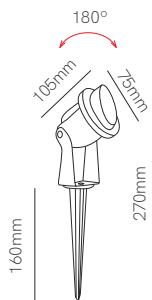

Fade

Technical Information

Version	Fade
Power	5W
Installation	Floor
Color Temperature	3.000K
Lumens	450 lm
Material	Aluminium
Finishes	Black / Corten
Code	3580
	4924

*Spike included.

3 YEARS WARRANTY |
35.000 HOURS |
IP 65 |
100/277 VAC |
PF >0,6 |
CRI ≥80 |
|
CABLE 24CM |
45° |
50/60 Hz |
IK05 |
+40°C |
-20°C |
1/50