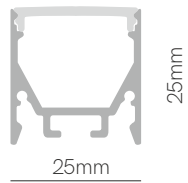

Box 19

*Useful area: 12x17,7mm.

Technical Information

Version	Box 19
Max. power	25W
Installation	Surface
Material	Aluminium
Finishes	White / Black / Aluminium
Code	19121 ☐ 19122 ☒ 19119 ☐

Accessories

Diffuser PC Opal 70% ☐ 20490	Diffuser PC Black 50% ☒ 20502	Diffuser Continuous ☐ 20997	End Cap ☐ 19621 ☒ 19622 ☐ 19623	Clip Metallic ☐ 19330	Joint 90° Metallic ☐ 20510	Joint 90° Metallic ☐ 20540	Joint 120° Metallic ☐ 20530	Joint 180° Metallic ☐ 20520	Suspension Kit Metallic ☐ 20720 (2m)	Base 455x47x28mm ☐ 35331 ☒ 35332 (30W/24V) ☐ 35361 ☒ 35362 (60W/24V) ☐ 35311 ☒ 35312 (100W/24V)

3 YEARS WARRANTY | IP 20 | | | 2m Max | | AL 6063 | p.172