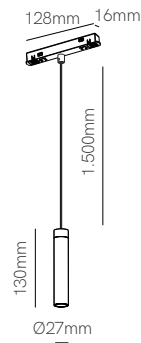

*Need power supply (page 270).

3 YEARS WARRANTY | 26.000 HOURS | IP 20 | 48V DC | PF >0,4 | CRI ≥93 | III | 50/60 Hz | +40°C / -20°C | 1/18

Alp 48V

Alp suspension 48V

Technical Information

Version	Alp	Alp suspension
Power	4,5W	4,5W
Installation	Magnet Track	Magnet Track
Color Temperature	2.700K / 3.000K	2.700K / 3.000K
Lumens	260 lm / 270 lm	260 lm / 270 lm
Material	Aluminium	Aluminium
Finishes	White / Black	White / Black