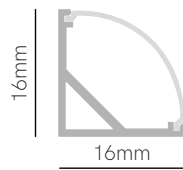

Box 14

*Useful area: 10x5mm.

Technical Information

Version	Box 14
Max. power	15W
Installation	Surface
Material	Aluminium
Finishes	Aluminium
Code	14119 ☐

Accessories

Diffuser PC
Opal 70%
☐ 14480

End Cap
☐ 14633

End Cap
☐ 14623

Clip
Metallic
☐ 14330