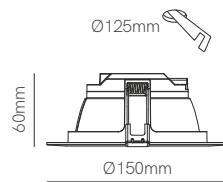

New

Noi switch

Noi

Noi dimmable

Technical Information

Version	Noi switch	Noi	Noi dimmable
Power	14W	14W	14W
Installation	Recessed	Recessed	Recessed
Color Temperature	Switch 2.700K / 3.200K / 4.000K	3.000K / 4.000K	3.000K / 4.000K
Lumens	1.320 lm	1.100 lm / 1.320 lm	1.100 lm / 1.320 lm
Material	Polybutylene and Polycarbonate	Polybutylene and Polycarbonate	Polybutylene and Polycarbonate
Finishes	White	White	White
Code	5019 ☐	242337-15C3 ☐ 3.000K 242337-15F ☐ 4.000K	3485 ☐ 3.000K 3486 ☐ 4.000K

100/277 VAC ☐ CCT SWITCH

220/240 VAC

220/240 VAC ☐ TRIAC DIMM

3 YEARS WARRANTY | 25.000 HOURS | IP 40 | PF >0,9 | CRI ≥80 | | 100° | 50/60 Hz | | +40°C / -20°C | 1/6