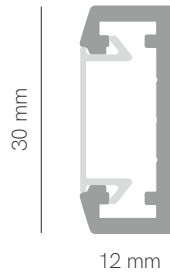

New

Zero out

*Finished luminaire. Includes power supply, suspension kit, power cable and end caps.

Technical Information

Version	Zero out
Power	26W / 44W / 63W
Installation	Pendant
Material	Aluminium
Finishes	White (9003) / Black (9005)