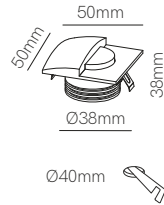

Ilo

Skin

Technical Information

Version	Ilo	Skin
Power	2W	2W
Installation	Recessed	Recessed
Color Temperature	3.000K	3.000K
Lumens	60 lm	60 lm
Material	Aluminium	Aluminium
Finishes	White / Black	White / Black
Code	4126 ☐ 4127 ☒	4108 ☐ 4109 ☒

*Recessed box included.