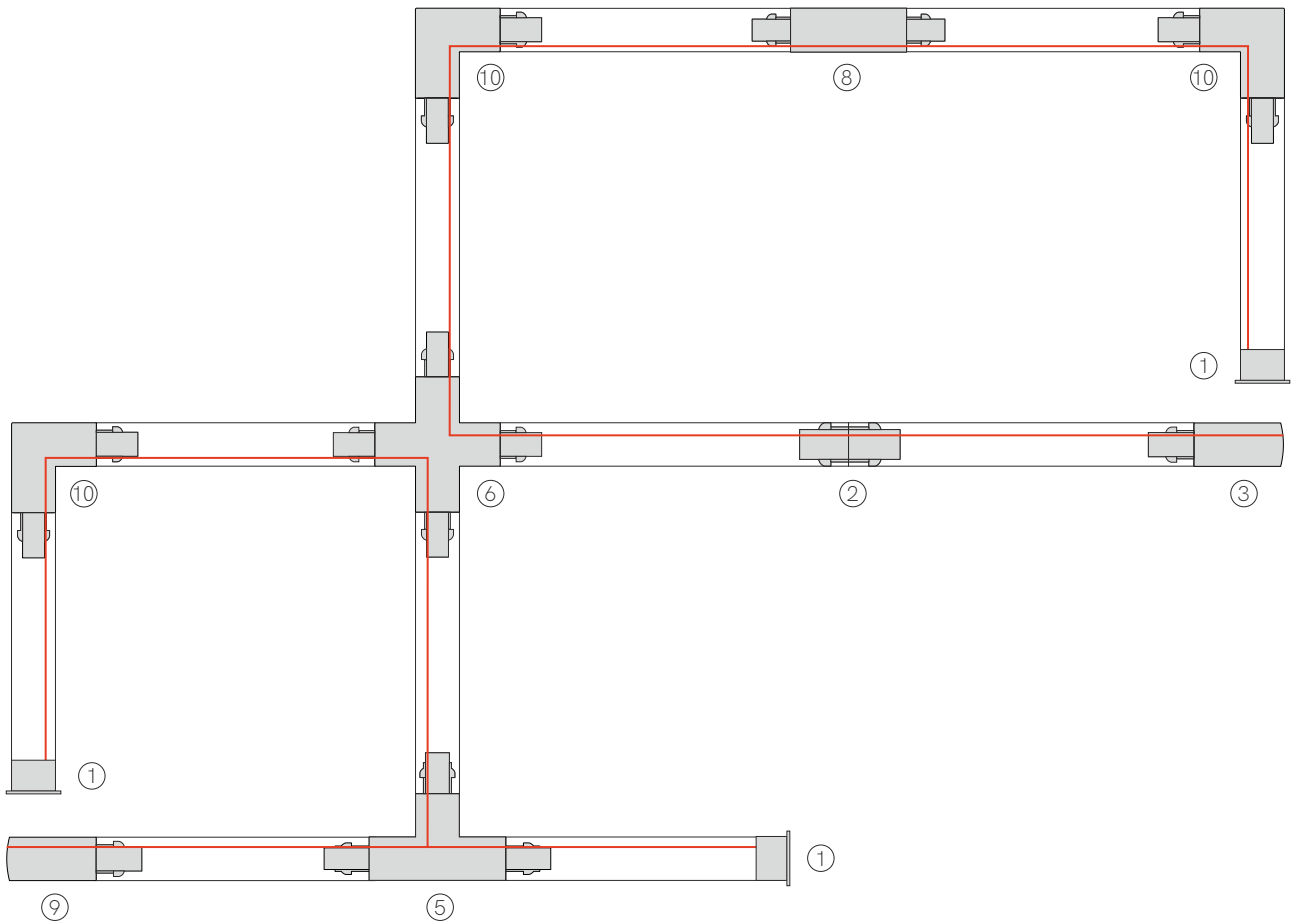

Three phase track recessed accessories

● Allows power input

3 YEARS WARRANTY | IP 20