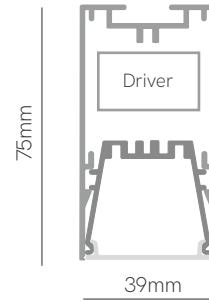

Nexus

*Finished luminaire. Includes suspension kit, power cable and end caps.

Technical Information

Version	Nexus
Power	46W / 70W
Installation	Pendant
Material	Aluminium
Finishes	White (9003) / Black (9005)