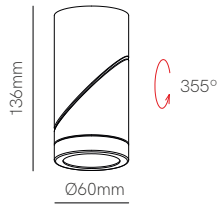

Plus

Technical Information

Version	Plus
Power	8W
Installation	Surface
Color Temperature	Switch 2.700K / 3.200K / 4.000K
Lumens	1.040 lm
Material	Aluminium
Finishes	White / Black
Code	4522 ☐
	4523 ☒

3 YEARS WARRANTY | 30.000 HOURS | IP 20 | 220/240 VAC | PF >0,9 | CRI ≥80 |
15° | 35° | 60° |
50/60 Hz | +45°C | -20°C | GCT SWITCH | 1/20