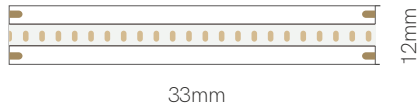

Fine 66

*High: IP20 = 2,2mm / IP67 = 3,5mm.

Technical Information

Version	Fine 66
Power	20 W/m
Color Temperature	RGB-W (2.700K)
Lumens	172 Lm/w
Ingress Protection	IP20 / IP67

	Code	Lumens	CCT	IP
Code	66470	172 Lm/w	RGB-W	IP20
	66477	172 Lm/w	RGB-W	IP67

Accessories

End Cap
32635

End Cap
32625

*Available in reel of 5 meters.

5 YEARS WARRANTY | 840 LED/m | 24 VDC | III | 33mm | | CSP | p.172