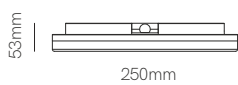

Kora square 20W

Kora square 25W

Technical Information

Version	Kora square 20W	Kora square 25W
Power	20W	25W
Installation	Surface	Surface
Color Temperature	Switch 2.700K / 3.200K / 4.000K	Switch 2.700K / 3.200K / 4.000K
Lumens	2.400 lm	3.000 lm
Material	Polybutylene and Polycarbonate	Polybutylene and Polycarbonate
Finishes	White	White
Code	4831 ☐	4499-V2 ☐

3 YEARS WARRANTY | 25.000 HOURS | IP 40 | 220/240 VAC | PF >0,9 | CRI ≥80 | 120° | 50/60 Hz | IK08 | +45°C / -25°C | CCT SWITCH | 1/5