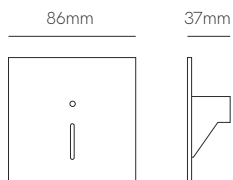

New

Lao

Ø73mm

Recessed box included
66mm x Ø73mm