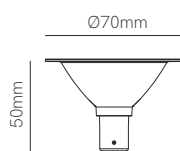

Max

Technical Information

Version	Max BA15d
Power	7W
Color Temperature	2.700K
Lumens	500 lm
Code	3569

---

3 YEARS WARRANTY | 25.000 HOURS | IP 40 | 12V AC/DC | PF >0,5 | CRI ≥80 | 24° | 50/60 Hz | +40°C / -20°C | 6/30