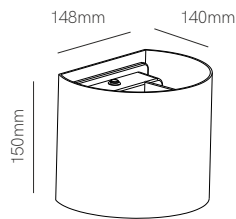

New

Lek XL round

Lek XL square