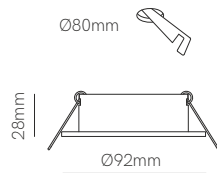

One recessed

One surface

Technical Information

Version	One recessed	One surface
Installation	Recessed	Surface
Material	Aluminium	Aluminium
Finishes	White / Black / Brushed alumin.	White / Black
Bulbholder	50mm GU10	50mm GU10
Code	4478 ☐	4480 ☐
	4479 ☒	4481 ☒
	258226C ☐	

1/50

1/20

*GU10 Bulbholder included, except 258226C.