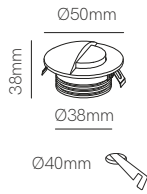

Ilo

Skin

Technical Information

Version	Ilo	Skin
Power	2W	2W
Installation	Recessed	Recessed
Color Temperature	3.000K	3.000K
Lumens	60 lm	60 lm
Material	Aluminium	Aluminium
Finishes	White / Black	White / Black
Code	4126 ☐ 4127 ☒	4108 ☐ 4109 ☒

*Recessed box included.