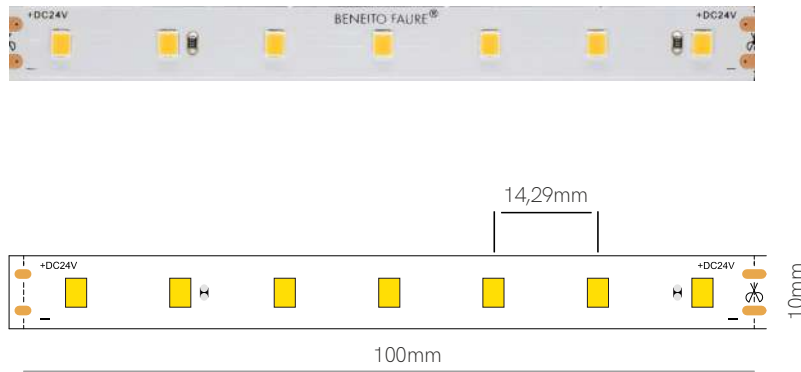

Fine 84

*High: IP20 = 1,5mm / IP65 = 3mm.

Technical Information

Version	Fine 84
Power	4,8 W/m
Color Temperature	2.700K / 3.000K / 4.000K / 6.000K
Lumens	From 95 Lm/w to 102 Lm/w
Ingress Protection	IP20 / IP65

Code	Code	Lumens	CCT	IP
	84270	95 Lm/w	2700K	IP20
	84300	98 Lm/w	3000K	IP20
	84400	100 Lm/w	4000K	IP20
	84600	102 Lm/w	6000K	IP20
	84275	90 Lm/w	2700K	IP65
	84305	92 Lm/w	3000K	IP65
	84405	95 Lm/w	4000K	IP65
	84605	97 Lm/w	6000K	IP65

Accessories

End Cap	End Cap	Joint	Joint	Joint	Joint	Joint	Joint
20635	20625	13,8x11,55x3,9mm	13,55x11,67x4,7mm	24,3x14,6x7,7mm	24,3x14,6x7,7mm	15,4x11,5x5,7mm	21,6x11,5x5,7mm
		20220	20120	20225	20125	20991	20999

*Available in reel of 5 or 25 meters.

5 YEARS WARRANTY | 70 LED/m | CRI ≥90 | 24 VDC | 100mm | 2835 | p.172