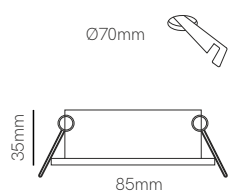

Rok

Technical Information

Version	Rok
Installation	Recessed
Material	Aluminium
Finishes	White / Black / Brushed chrome
Bulbholder	50mm G5.3

Code	4755 ☐
	4756 ☒
	4757 ☐

*G5.3 Bulbholder included.