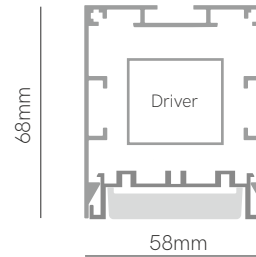

Market

Technical Information

Version	Market
Power	45W / 55,5W / 66W / 76,5W / 97,5W
Installation	Surface / Pendant
Material	Aluminium
Finishes	White (9003) / Black (9005)

Code	Diffuser (Angle)	Power (Size)	CCT (Lm/W)	Driver	Colour
Code 2	Asymmetric 1	45W (1.130mm) 3	3.000K (112 lm/W) 3	On / Off 1	☐ White 1
	Double asym. 2	55,5W (1.410mm) 4	4.000K (118 lm/W) 4	Dali 2	☐ Black 2
	Optical (30°) 3	66W (1.690mm) 5	MEAT R - 3.200K (86 lm/W) R		
	Optical (60°) 6	76,5W (1.970mm) 6	HAM - 3.200K (85 lm/W) X		
	Optical (90°) 9	97,5W (2.530mm) 7	MEAT M - 3.500K (84 lm/W) M		
			FISH - 6.500K (139 lm/W) F		
			FRUIT - 4.200K (123 lm/W) V		
			BREAD - 2.700K (131 lm/W) P		

Code: **2** ☐ ☐ ☐ ☐ ☐ ☐

*Create your code according to your preferences.

Accessories

- End caps
  ☐ 40721
  ☒ 40722
- Joint 180°
  ☒ 40220
- Joint 90°
  ☒ 40550
- Base 3x0,75 (2,5m)
  Ø60x28mm
  ☐ 40881
  ☒ 40882
- Base 5x0,5 (2,5m)
  Ø60x28mm
  ☐ 40991
  ☒ 40992
- Ceiling suspension
  ☒ 40780
- Suspension Kit
  ☒ 40790 (2m)

5 YEARS WARRANTY |
50.000 HOURS |
IP 40 |
230 VAC |
PF >0,9 |
CRI 80/93 |
|
|
|
3,37m Max |
|
|