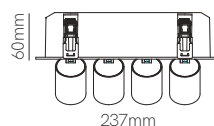

Technical Information

Version	Mini oxo square 2	Mini oxo square 4	Mini oxo square 6
Power	12W	24W	36W
Installation	Recessed	Recessed	Recessed
Color Temperature	Switch 2.700K / 3.200K / 4.000K	Switch 2.700K / 3.200K / 4.000K	Switch 2.700K / 3.200K / 4.000K
Lumens	1.200	2.400	3.600
Material	Polycarbonate	Polycarbonate	Polycarbonate
Finishes	White / Black	White / Black	White / Black

Code	5063 ☐	5065 ☐	5067 ☐
	5064 ☒	5066 ☒	5068 ☒

3 YEARS WARRANTY | 25.000 HOURS | IP 20 | 100/277 VAC | UGR <19 | PF >0,9 | CRI ≥80 | | 42° | 50/60 Hz | | +40°C / -20°C | CCT SWITCH