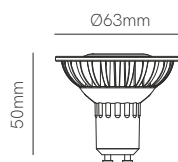

R-63 s-line

Technical Information

Version	R-63 s-line GU10
Power	8W
Color Temperature	2.700K
Lumens	720 lm
Code	4003

---

5 YEARS WARRANTY | 50.000 HOURS | IP 20 | 220/240 VAC | PF >0,8 | CRI ≥80 | 60° | 50/60 Hz | +40°C / -20°C |