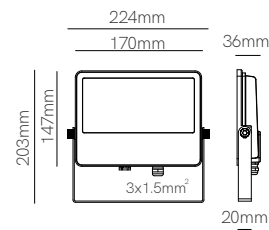

Sky switch 30W

Sky switch 40W

Technical Information

Version	Sky switch 30W	Sky switch 40W
Power	30W	40W
Installation	Surface	Surface
Color Temperature	Switch 3.000K / 4.000K / 5.000K	Switch 3.000K / 4.000K / 5.000K
Lumens	3.600 lm	4.800 lm
Material	Aluminium	Aluminium
Finishes	White / Black / Gray	White / Black / Gray
Code	4685 ☐ 4686 ☒ 4687 ☒	4688 ☐ 4689 ☒ 4694 ☒

Accessories

3 YEARS WARRANTY | 25.000 HOURS | IP 65 | 180/260 VAC | PF >0,9 | CRI ≥80 | | 115° | 50/60 Hz | | +45°C / -20°C | AKZO NOBEL | CCT SWITCH | >1KV