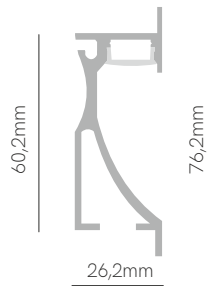

Box 21

*Useful area: 12x3mm.

Technical Information

Version	Box 21
Max. power	15W
Installation	Recessed
Material	Aluminium
Finishes	White / Aluminium
Code	21121 ☐
	21119 ☐

Accessories

Diffuser PC
Opal 70%
☐ 20497

Diffuser
Silicone Opal 60%
☐ 20469
☐ 20469-15

End Cap
☐ 21631
☐ 21633

End Cap
☐ 21621
☐ 21623

3 YEARS WARRANTY | IP 20 | | 2m Max | | AL 6063 | p.172