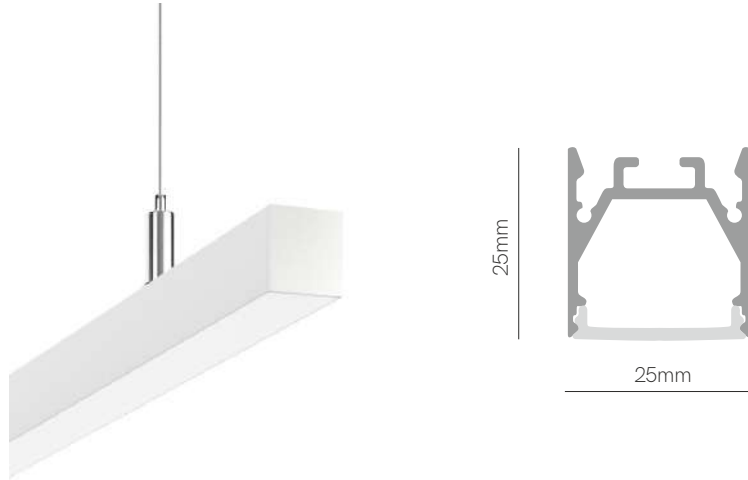

Dau

*Finished luminaire. Includes suspension kit, power cable and end caps.

Technical Information

Version	Dau
Power	18W / 23W / 26W / 30W
Installation	Pendant
Material	Aluminium
Finishes	White (9003) / Black (9005)