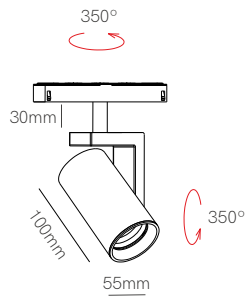

New

Volt round 48V

Volt square 48V

Technical Information

Version	Volt round 48V	Volt square 48V
Power	8W	8W
Installation	Magnet Track	Magnet Track
Color Temperature	Dali 2.700K - 4.000K	Dali 2.700K - 4.000K
Lumens	570 lm	570 lm
Material	Aluminium	Aluminium
Finishes	White / Black	White / Black
Code	5037 ☐ 5038 ☒	5039 ☐ 5040 ☒

*Need power supply (page 270).

3 YEARS WARRANTY | 30.000 HOURS | IP 20 | 48V DC | PF >0,9 | CRI ≥90 | | 38° | | IK06 | 50/60 Hz | +45°C / -20°C | | | | 1/20