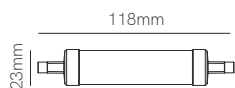

Lineal tubular 11W dimmable