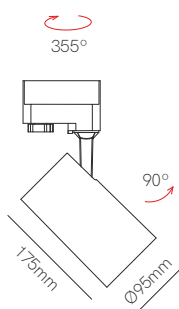

Accessories

*See page 8 for Gateway additional info.

3 YEARS WARRANTY | 30.000 HOURS | IP 20 | 220/240 VAC | UGR <19 | PF >0,9 | CRI ≥98 | 30° | 50/60 Hz | IK06 | +45°C / -15°C | tuya | 1/4

Zoom

Power and CTT switch