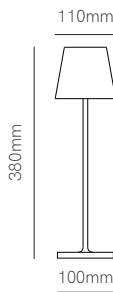

New

Lievo switch

Lievo

Technical Information

Version	Lievo switch	Lievo
Power	3,5W	3,5W
Installation	Portable	Portable
Color Temperature	Switch 2.700K / 3.200K / 4.000K	3.000K
Lumens	270 lm	156 lm
Material	Aluminium	Aluminium
Finishes	White / Black / Corten	White / Black / Corten

Code	4739-N ☐	4739 ☐
	4740-N ☐	4740 ☐
	4925-N ☐	4925 ☐

5,200 mAh |
USB-C 5V |
CCT SWITCH
CRI >90 |
120° |
4-6 HOURS

5-8 HOURS |
5,200 mAh |
MICRO USB 5V
CRI >85 |
90°

3 YEARS WARRANTY BATTERY 2 YEARS |
30.000 HOURS |
10-15 HOURS |
IP 54 |
DIMMABLE |
IK08 |
+40°C |
-25°C |
|
1/6