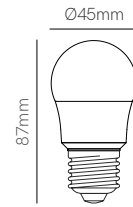

Esférica 5W

Esférica 5,5W dimmable

Esférica 7W

Technical Information

Version	Esférica 5W E14 / E27	Esférica 5,5W E14 / E27 dimm.	Esférica 7W E14 / E27
Power	5W	5,5W	7W
Color Temperature	2.700K/3.000K/4.000K/5.000K	2.700K / 3.000K / 4.000K	2.700K/3.000K/4.000K/5.000K
Lumens	440 lm/462 lm/484 lm/495 lm	396 lm / 418 lm / 440 lm	700 lm/750 lm/800 lm/820 lm

Code	592563-4C2(N)	2.700K E14	592563R-C2	2.700K E14	4243	2.700K E14
	5925631-4C2(N)	2.700K E27	592563R1-C2	2.700K E27	4244	2.700K E27
	592563(N)-4C(N2)	3.000K E14	592563R-C3	3.000K E14	4245	3.000K E14
	5925631(N)-4C(N2)	3.000K E27	592563R1-C3	3.000K E27	4246	3.000K E27
	592563(N)-4F(N2)	4.000K E14	592563R-F4	4.000K E14	4247	4.000K E14
	5925631(N)-4F(N2)	4.000K E27	592563R1-F4	4.000K E27	4248	4.000K E27
	3538(N)	5.000K E14			4249	5.000K E14
	3537(N)	5.000K E27			4250	5.000K E27

5 YEARS WARRANTY | 50.000 HOURS | IP 40

3 YEARS WARRANTY | 25.000 HOURS | IP 40 | TRIAC DIMM

3 YEARS WARRANTY | 25.000 HOURS | IP 20

220/240 VAC | PF >0,9 | CRI ≥80 | 360° | 50/60 Hz | +40°C / -20°C | 10/50