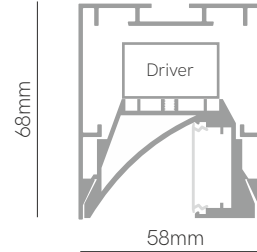

Code: **6** **1** **0**

*Create your code according to your preferences.

New

Urban asymmetric

Technical Information

Version	Urban asymmetric
Power	46W / 57W / 69W / 80W / 103W
Installation	Surface / Pendant
Material	Aluminium
Finishes	White (9003) / Black (9005) / Gray (9006)