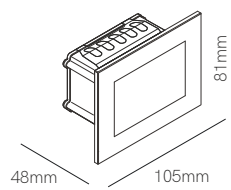

New

Artis

Technical Information

Version	Artis
Power	4,5W
Installation	Surface / Recessed
Color Temperature	Switch 2.700K / 3.200K / 4.000K
Lumens	130 lm
Material	Aluminium and glass
Finishes	White
Code	5028 ☐

*Recessed and surface box included.

3 YEARS WARRANTY | 25.000 HOURS | IP 66 | 220/240 VAC | PF >0,5 | CRI ≥80 | 120° | 50/60 Hz | IK08 | +50°C / -20°C | CCT SWITCH | 1/20