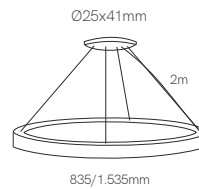

Zero direct

*Finished luminaire. Includes power supply, suspension kit, power cable and end caps.

Technical Information

Version	Zero direct
Power	43W / 81W / 162W
Installation	Pendant
Material	Aluminium
Finishes	White (9003) / Black (9005)

Equipment

Code	Diffuser	Power (Size)	CCT (lm/W)	Driver	Colour
Code	1 Opal	7	43W (835mm) 2	2.700K (51 lm/W) 2	On / Off 1 □ White 1
		81W (1535mm) 8	3.000K (51 lm/W) 3	Dali 2	■ Black 2
		162W (3.035mm) 9	4.000K (53 lm/W) 4	Push 3 ⊕ ■ Gold 4	⊕ ■ Silver 5
			CCT (70 lm/W) 9	Casambi 5	
				Tuya 7	

Code: **1** **7** ■ ■ ■ ■ ■

ⓘ On demand.

*Create your code according to your preferences. CCT only works with driver 5 and 7.