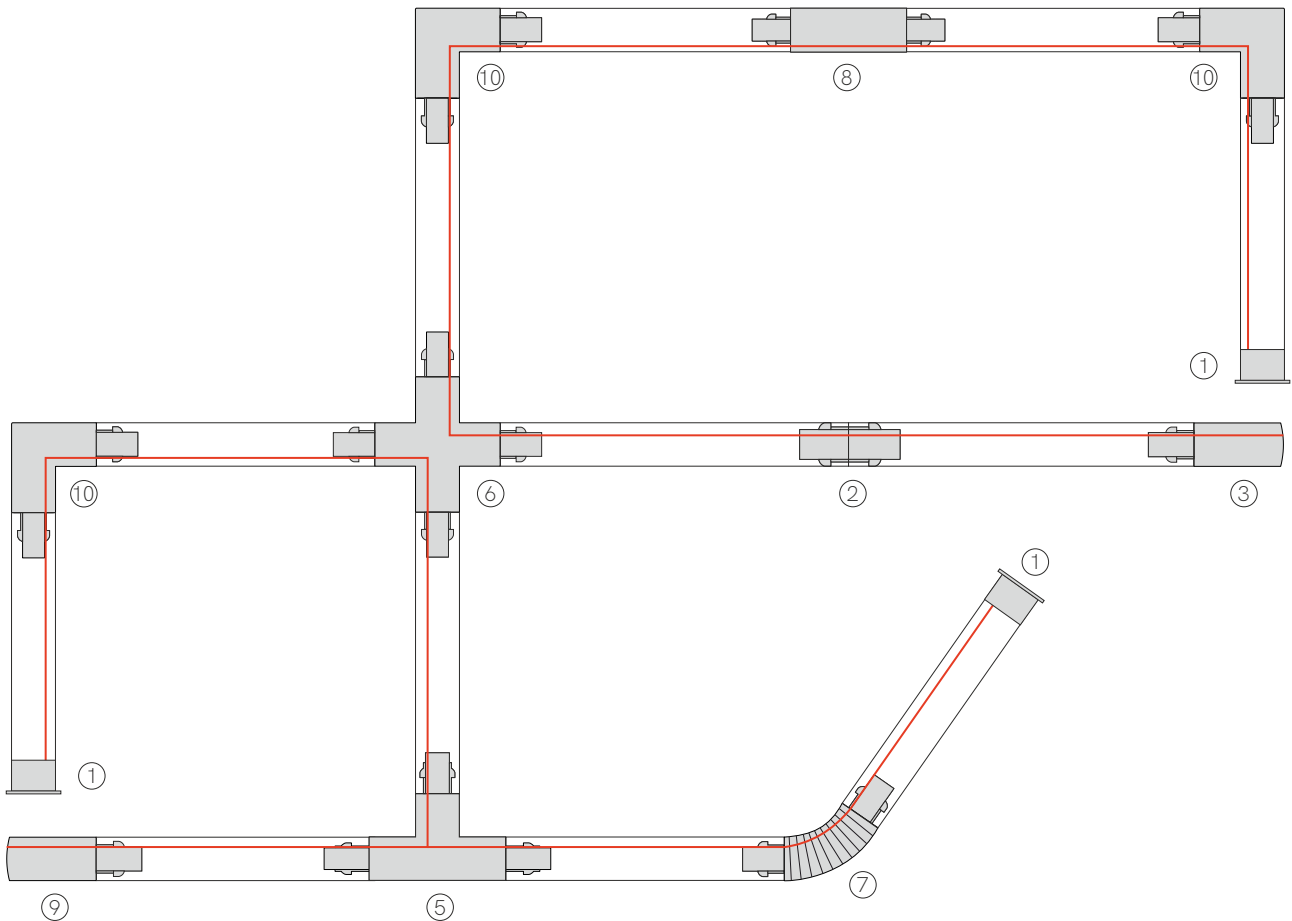

Three phase track surface accessories

● Allows power input

3 YEARS WARRANTY | IP 20