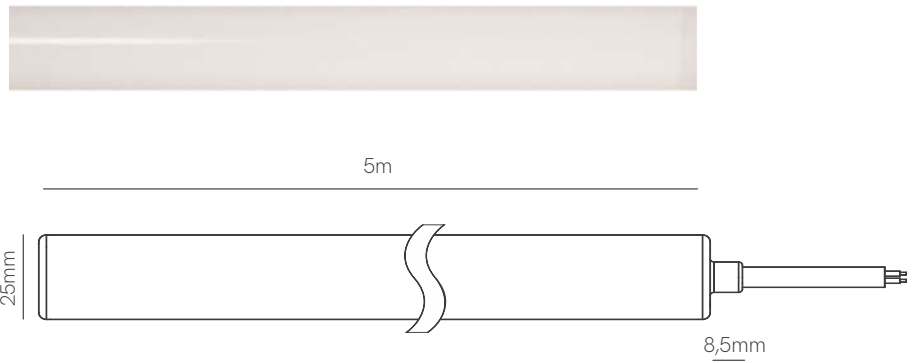

5 YEARS WARRANTY | 24 VDC | 50mm / 55,5mm (RGB) | | 140 LED/m | 96 LED/m (RGB) | 2835 | 4040 (RGB) | CRI >90 | | | |

Neon LED Strips

New

Fine 25

Technical Information

Version	Fine 25
Power	20 W/m
Color Temperature	2.400K / 2.700K / 3.000K / 4.000K / 2.700-6.500K / RGB
Lumens	From 41 Lm/m to 73 Lm/m
Ingress Protection	IP67