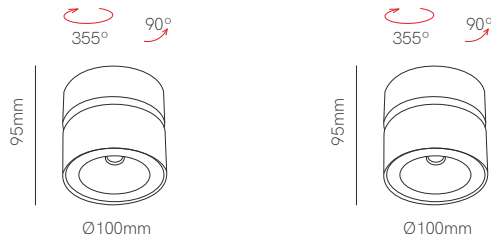

New

Concord dimmable

Concord

Technical Information

Version	Concord dimmable	Concord
Power	14W	14W
Installation	Surface	Surface
Color Temperature	Switch 2.700K / 3.200K / 4.000K	Switch 2.700K / 3.200K / 4.000K
Lumens	1.205 lm	1.205 lm
Material	Aluminium	Aluminium
Finishes	White / Black	White / Black
Code	5071 ☐	4232-N ☐
	5072 ☒	4233-N ☒

3 YEARS WARRANTY | 30.000 HOURS | IP 20 | 220/240 VAC | PF >0,9 | CRI ≥97 | 40° | 50/60 Hz | +40°C / -10°C | CCT SWITCH | AKZO NOBEL | 1/4/12