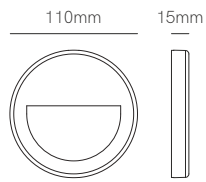

New

Mis round switch

Mis round

Technical Information

Version	Mis round switch	Mis round
Power	3W	3W
Installation	Surface	Surface
Color Temperature	Switch 2.700K / 3.200K / 4.000K	3.000K
Lumens	200 lm	140 lm
Material	Polycarbonate	Polycarbonate
Finishes	White / Black / Corten	White / Black / Corten
Code	5020 ☐	4546 ☐
	5021 ☒	4547 ☒
	5022 ☒	4548 ☒

CCT SWITCH | PF >0,5

PF >0,9

*Integrated driver.

3 YEARS WARRANTY | 25.000 HOURS | IP 65 | 220/240 VAC | CRI ≥80 | 50/60 Hz | IK06 | +40°C / -20°C | 1/10/50