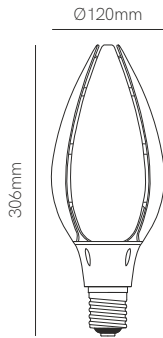

Noa 80W

Noa 85W

Technical Information

Version	Noa 80W E27 / E40	Noa 85W E27 / E40
Power	80W	85W
Color Temperature	2.200K	2.700K / 5.000K
Lumens	5.900 lm	9.700 lm / 10.200 lm
Code	3965 2.200K E27/ E40	3902 2.700K E27 3900 2.700K E40 3903 5.000K E27 3901 5.000K E40

3 YEARS WARRANTY | 25.000 HOURS | IP 65 | 100/260 VAC | PF >0,9 | CRI ≥80 | 360° | 50/60 Hz | +40°C / -20°C | ENCLOSED NO | 8