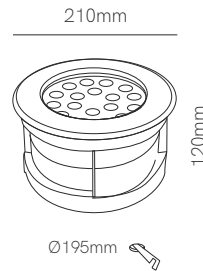

Sigma 3W

Sigma 17W

Technical Information

Version	Sigma 3W	Sigma 17W
Power	3W	17W
Installation	Recessed	Recessed
Color Temperature	3.000K	3.000K
Lumens	210 lm	1.440 lm
Material	Aluminium	Aluminium
Finishes	Brushed	Brushed
Code	4251 ■ 3.000K	4135 ■ 3.000K

PF >0,6 |

PF >0,9 |

*Integrated driver. Drainage (min. 300mm).