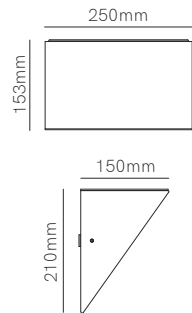

Comet switch

Comet

Technical Information

Version	Comet switch	Comet
Power	Switch 20W / 40W	40W
Installation	Surface	Surface
Color Temperature	Switch 2.700K / 3.200K / 4.000K	5.000K
Lumens	20W: 2.500 lm / 40W: 5.000 lm	4.071 lm
Material	Aluminium	Aluminium
Finishes	White / Black / Corten	White / Black

Code	5073 ☐	243113-5N ☒
	5074 ☒	
	5112 ☒	

30.000 HOURS | 40°x90° | 1/6

CCT SWITCH | POWER SWITCH | IK10 | AKZO NOBEL

30.000 HOURS | 100° | 1/4

IK08

3 YEARS WARRANTY | IP 65 | 220/240 VAC | PF >0,9 | CRI ≥80 | | 50/60 Hz | +45°C / -25°C | TRIAC DIMM