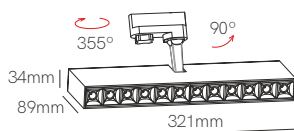

Alfa

Technical Information

Version	Alfa
Power	32W
Installation	Three Phase Track
Color Temperature	2.700K / 3.000K / 4.000K
Lumens	3.100 lm / 3.200 lm / 3.250 lm
Material	Aluminium
Finishes	White / Black

Code	4038	☐	2.700K
	4039	☐	3.000K
	4040	☐	4.000K
	4176	☒	2.700K
	4177	☒	3.000K
	4178	☒	4.000K

5 YEARS WARRANTY | 30.000 HOURS | IP 20 | 220/240 VAC | UGR <19 | PF >0,9 | CRI ≥80 | 45° | 50/60 Hz | +40°C / -10°C | AKZO NOBEL | 1/10