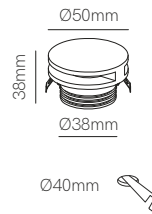

Port

Grow

Steps

Technical Information

Version	Port	Grow	Steps
Power	4W	4W	4W
Installation	Recessed	Recessed	Recessed
Color Temperature	3.000K	3.000K	3.000K
Lumens	60 lm	60 lm	60 lm
Material	Aluminium	Aluminium	Aluminium
Finishes	White / Black	White / Black	White / Black

Code	Port	Grow	Steps
	4112 ☐	4106 ☐	4110 ☐
	4113 ☒	4107 ☒	4111 ☒

*Recessed box included.

3 YEARS WARRANTY | 25.000 HOURS | IP 20 | 220/240 VAC | PF >0,5 | CRI ≥80 | | 50/60 Hz | | +50°C / -20°C | |