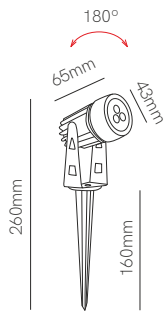

Technical Information

Version	Zas round	Fade
Power	3W	7W
Installation	Floor	Floor
Color Temperature	3.000K	3.000K
Lumens	240 lm	450 lm
Material	Aluminium	Aluminium
Finishes	Black / Corten	White / Black / Corten

Code	4134 	4690
	4922 	4692
		4693

100/277 VAC | 20.000 HOURS | PF >0,6 | 30° | IK05

220/240 VAC | 30.000 HOURS | PF >0,9 | 40° | IK08

*Spike included.

3 YEARS WARRANTY | IP 65 | CRI ≥80 | CABLE 24CM | 50/60 Hz | +40°C / -20°C | 1/50