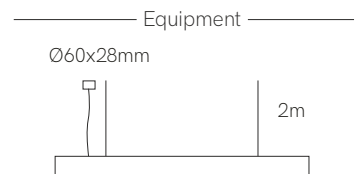

Code	Diffuser (Angle)	Power (Size)	CCT (Lm/W)	Driver	Colour
Code 4	UGR (81°) 4	46W (1.130mm) 3	2.700-5.000K (105 lm/W) 9	Casambi 5	White 1
		70W (1.690mm) 5		Tuya 7	Black 2
				RF Control 9	Gray 3

Code: 4 4 9

*Create your code according to your preferences. RF included on Driver RF Control.

5 YEARS WARRANTY | 50.000 HOURS | IP 40 | UGR <19 | 230 VAC | PF >0,9 | CRI ≥95 | [Grounding Symbol] | [Light Fixture Icon] | 3,37m Max | [Saw Blade Icon] | [Triangle Icon] | tuya | ((•)) RF