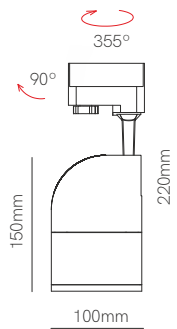

Aston

Technical Information

Version	Aston
Power	20W
Installation	Three Phase Track
Color Temperature	Switch 2.700K / 3.200K / 4.000K
Lumens	2.400 lm
Material	Aluminium
Finishes	White / Black
Code	4439 ☐
	4440 ☒

3 YEARS WARRANTY | 30.000 HOURS | IP 20 | 220/240 VAC | UGR <19 | PF >0,9 | CRI ≥80 | 15° 38° 60° | 50/60 Hz | +40°C -15°C | CCT SWITCH | AKZO NOBEL | 1/8