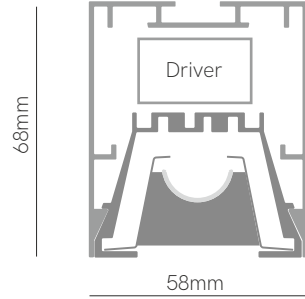

Train

*Finished luminaire. Includes suspension kit, power cable and end caps.

Technical Information

Version	Train
Power	46W / 57W / 69W / 80W
Installation	Pendant
Material	Aluminium
Finishes	White (9003) / Black (9005)

Code	Diffuser (Angle)	Power (Size)	CCT (Lm/W)	Driver	Colour
Code 6	Black Slats (62°) 2	46W (1.130mm) 3	2.700K (112 lm/W) 2	On / Off 1	□ White 1
	Alum. Slats (84°) 7	57W (1.410mm) 4	3.000K (128 lm/W) 3	Dali 2	■ Black 2
		69W (1.690mm) 5	4.000K (136 lm/W) 4	Push 3	
		80W (1.970mm) 6	5.000K (136 lm/W) 5	Casambi 5	

Code: **6** ■ ■ ■ ■ ■

*Create your code according to your preferences.