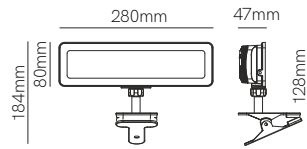

New

Wech

Technical Information

Version	Wech
Power	10W
Installation	Portable
Color Temperature	Switch 3.000K / 4.000K / 5.000K
Lumens	500 lm
Material	Aluminium & Polycarbonate
Finishes	Black
Code	5004 ☐
	5005 ☒

*Charger by USB. Charger included.