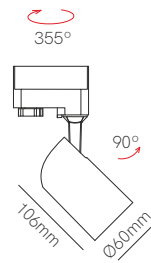

Technical Information

Version	Picolo AR111 track	Picolo AR111 base
Installation	Three Phase Track	Surface / Recessed
Material	Aluminium	Aluminium
Finishes	White / Black	White / Black
Code	4435 ☐	4433 ☐