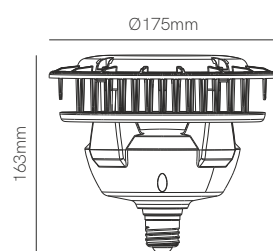

3 YEARS WARRANTY | 25.000 HOURS | IP 40 | 220/240 VAC | PF >0,8 | CRI ≥80 | 100° | 50/60 Hz | +40°C / -20°C | ENCLOSED NO | |

Moon

Technical Information

Version	Moon 50W E27 / E40
Power	50W
Color Temperature	4.000K
Lumens	7.250 lm
Code	4028 4.000K