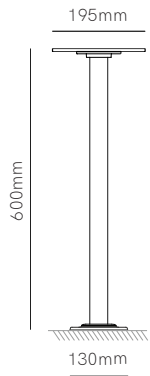

Technical Information

Version	Clos 8W base 60cm	Clos 16W base 60cm
Installation	Surface / Floor	Surface / Floor
Material	Aluminium	Aluminium
Finishes	White / Black / Corten	White / Black / Corten
Code	4885 ☐ 4886 ☐ 4887 ☐	4891 ☐ 4892 ☐ 4893 ☐

*Need Clos (page 409).