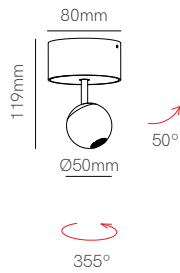

Technical Information

Version	Bora surface 4,5W	Bora surface 8,5W
Power	4,5W	8,5W
Installation	Surface	Surface
Color Temperature	2.700K / 3.000K	2.700K / 3.000K
Lumens	290 lm / 300 lm	530 lm / 540 lm
Material	Aluminium	Aluminium
Finishes	White / Black / Chrome / Rose gold	White / Black / Chrome / Rose gold

Code	4621 ☐ 2.700K	4629 ☐ 2.700K
	4622 ☐ 3.000K	4630 ☐ 3.000K
	4623 ☒ 2.700K	4631 ☒ 2.700K
	4624 ☒ 3.000K	4632 ☒ 3.000K
	4625 ☐ 2.700K	4633 ☐ 2.700K
	4626 ☐ 3.000K	4634 ☐ 3.000K
	4627 ☐ 2.700K	4635 ☐ 2.700K
	4628 ☐ 3.000K	4636 ☐ 3.000K

UGR <10 | PF >0,5 | 38°

UGR <15 | PF >0,6 | 36°

3 YEARS WARRANTY | 26.000 HOURS | IP 20 | 220/240 VAC | CRI ≥93 | | 50/60 Hz | +40°C -20°C | 1/18