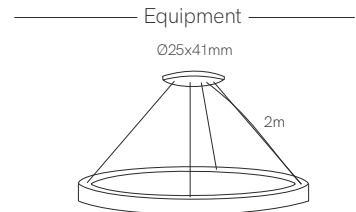

New

Zero out

*Finished luminaire. Includes power supply, suspension kit, power cable and end caps.

Technical Information

Version	Zero out
Power	26W / 44W / 63W
Installation	Pendant
Material	Aluminium
Finishes	White (9003) / Black (9005)

Code	Diffuser	Power (Size)	CCT (Lm/W)	Driver	Colour						
Code	1	Opal	4	26W (400mm)	2	2.700K (100 lm/W)	2	On / Off	1	□ White	1
				44W (700mm)	4	3.000K (105 lm/W)	3	Dali	2	■ Black	2
				63W (1.000mm)	6	4.000K (111 lm/W)	4	Push	3	⊙ ■ Gold	4
						RGB-W (172 lm/W)	8	Casambi	5	⊙ ■ Silver	5
						CCT (100 lm/W)	9	Tuya	7		

Code: **1** **4** ■ ■ ■ ■ ■

⊙ On demand.

*Create your code according to your preferences. RGB-W and CCT only works with driver 5 and 7.