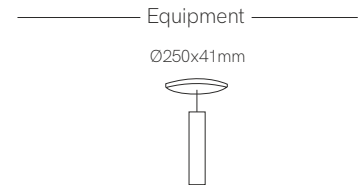

Technical Information

Version	Filter
Power	32W / 48W / 64W / 80W
Installation	Pendant
Material	Aluminium
Finishes	White (9003) / Black (9005)