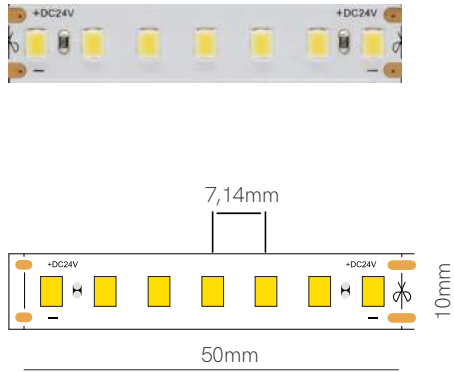

Fine 69

*High: IP20 = 1,5mm / IP65 = 3mm.

Technical Information

Version	Fine 69
Power	9,6 W/m
Color Temperature	2.700K / 3.000K / 4.000K / 6.000K
Lumens	From 95 Lm/w to 102 Lm/w
Ingress Protection	IP20 / IP65

Code	Code	Lumens	CCT	IP
	69270	95 Lm/w	2700K	IP20
	69300	98 Lm/w	3000K	IP20
	69400	100 Lm/w	4000K	IP20
	69600	102 Lm/w	6000K	IP20
	69275	90 Lm/w	2700K	IP65
	69305	92 Lm/w	3000K	IP65
	69405	95 Lm/w	4000K	IP65
	69605	97 Lm/w	6000K	IP65

Accessories

End Cap	End Cap	Joint	Joint	Joint	Joint	Joint	Joint
20635	20625	13,8x11,55x3,9mm	13,55x11,67x4,7mm	24,3x14,6x7,7mm	24,3x14,6x7,7mm	15,4x11,5x5,7mm	21,6x11,5x5,7mm
		20220	20120	20225	20125	20991	20999

*Available in reel of 5 or 25 meters.

5 YEARS WARRANTY | 140 LED/m | CRI ≥90 | 24 VDC | 50mm | 2835 | p.172