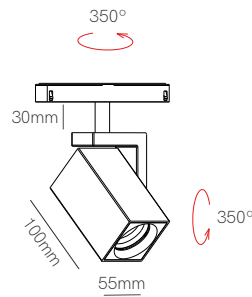

New

Volt round 48V

Volt square 48V

Technical Information

Version	Volt round 48V	Volt square 48V
Power	8W	8W
Installation	Magnet Track	Magnet Track
Color Temperature	Dali 2.700K - 4.000K	Dali 2.700K - 4.000K
Lumens	570 lm	570 lm
Material	Aluminium	Aluminium
Finishes	White / Black	White / Black
Code	5037 ☐ 5038 ☒	5039 ☐ 5040 ☒

*Need power supply (page 270).

3 YEARS WARRANTY | 30.000 HOURS | IP 20 | 48V DC | PF >0,9 | CRI ≥90 | | 38° | | IK06 | 50/60 Hz | +45°C / -20°C | | | | 1/20