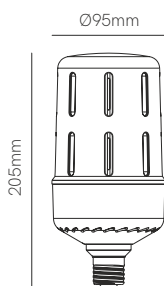

Aria 30W

Aria 50W

Technical Information

Version	Aria 30W E27 / E40	Aria 50W E27 / E40
Power	30W	50W
Color Temperature	2.700K / 5.000K	2.700K / 5.000K
Lumens	3.100 lm / 3.550 lm	5.400 lm / 6.200 lm
Code	3854 2.700K E27 3856 2.700K E40 3855 5.000K E27 3857 5.000K E40	3858 2.700K E27 3860 2.700K E40 3859 5.000K E27 3861 5.000K E40

3 YEARS WARRANTY | 25.000 HOURS | IP 20 | 220/240 VAC | PF >0,9 | CRI ≥80 | 360° | 50/60 Hz | +40°C / -20°C | > 1KV | ENCLOSED NO | 6/24