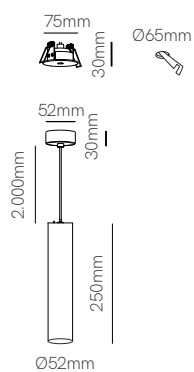

Technical Information

Version	Atmos 25 GU10	Atmos 45 GU10
Installation	Surface / Recessed	Surface / Recessed
Material	Aluminium	Aluminium
Finishes	White / Black / Chrome / Wood	White / Black / Chrome / Wood
Code	4465 ☐ 4466 ☒ 4954 ☐	4467 ☐ 4468 ☒ 4955 ☐

*All versions included surface base (mounted) and recessed base (not mounted).

3 YEARS WARRANTY | IP 20 | 220/240 VAC |