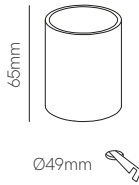

Ilo

Skin

Technical Information

Version	Ilo	Skin
Power	2W	2W
Installation	Recessed	Recessed
Color Temperature	3.000K	3.000K
Lumens	60 lm	60 lm
Material	Aluminium	Aluminium
Finishes	White / Black	White / Black
Code	4126 ☐ 4127 ☒	4108 ☐ 4109 ☒

*Recessed box included.