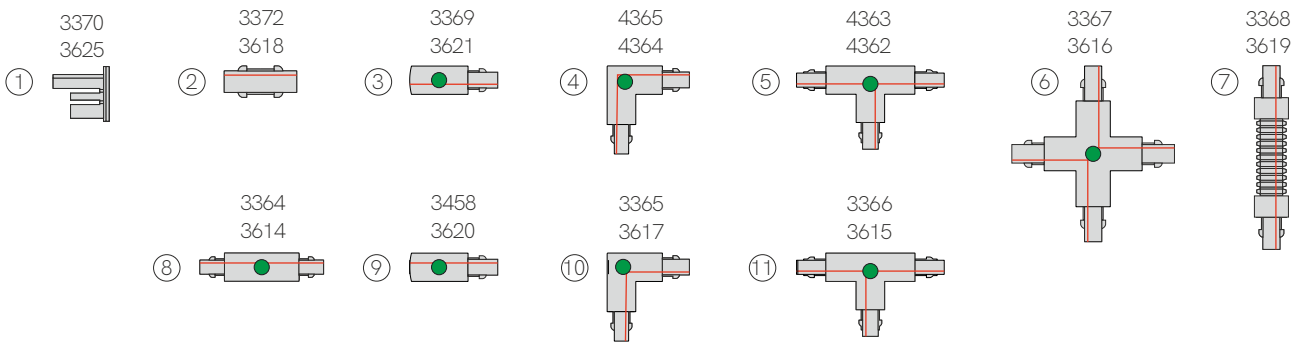

Three phase track surface accessories

● Allows power input

3 YEARS WARRANTY | IP 20