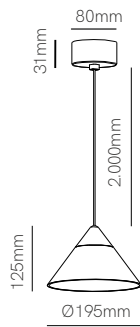

Technical Information

Version	Ark surface	Ark recessed
Power	6W	6W
Installation	Surface	Recessed
Color Temperature	2.700K / 3.000K	2.700K / 3.000K
Lumens	350 lm / 360 lm	350 lm / 360 lm
Material	Aluminium and acrylic	Aluminium and acrylic
Finishes	White-transparent / Black-transparent / Black-gray	White-transparent / Black-transparent / Black-gray
Code	4814 White-transp. 2.700K 4815 White-transp. 3.000K 4816 Black-transp. 2.700K 4817 Black-transp. 3.000K 4818 Black-gray 2.700K 4819 Black-gray 3.000K	4808 White-transp. 2.700K 4809 White-transp. 3.000K 4810 Black-transp. 2.700K 4811 Black-transp. 3.000K 4812 Black-gray 2.700K 4813 Black-gray 3.000K

3 YEARS WARRANTY | 26.000 HOURS | IP 20 | 220/240 VAC | UGR <19 | PF >0,5 | CRI ≥90 | 90° | 50/60 Hz | +40°C / -20°C | 1/12