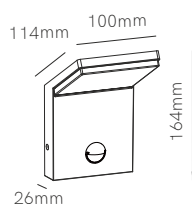

Neo sensor

Technical Information

Version	Neo sensor
Power	9W
Installation	Surface
Color Temperature	3.000K / 4.000K
Lumens	690 lm / 700 lm
Material	Aluminium
Finishes	White / Black

Code	3585 ☐ 3.000K
	3583 ☐ 4.000K
	3584 ☒ 3.000K
	3582 ☒ 4.000K