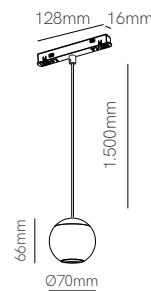

Technical Information

Version	Bora 48V	Bora 48V suspension
Power	4,5W	8,5W
Installation	Magnet Track	Magnet Track
Color Temperature	2.700K / 3.000K	2.700K / 3.000K
Lumens	315 lm / 325 lm	610 lm / 620 lm
Material	Aluminium	Aluminium
Finishes	White / Black / Chrome / Rose gold	White / Back / Chrome / Rose gold

Code	4581 ☐ 2.700K	4573 ☐ 2.700K
	4582 ☐ 3.000K	4574 ☐ 3.000K
	4583 ☒ 2.700K	4575 ☒ 2.700K
	4584 ☒ 3.000K	4576 ☒ 3.000K
	4585 ☐ 2.700K	4577 ☐ 2.700K
	4586 ☐ 3.000K	4578 ☐ 3.000K
	4587 ☐ 2.700K	4579 ☐ 2.700K
	4588 ☐ 3.000K	4580 ☐ 3.000K

*Need power supply (page 270).

3 YEARS WARRANTY | 26.000 HOURS | IP 20 | 48V DC | PF >0,4 | CRI ≥93 | III | 50/60 Hz | +40°C / -20°C | 1/18