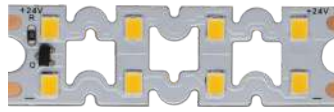

New

Fine 56

*High: IP20 = 1,5mm.

Technical Information

Version	Fine 56
Power	22 W/m
Color Temperature	2.700K / 3.000K / 4.000K / 2.700-6.000K
Lumens	From 130 Lm/w to 170 Lm/w
Ingress Protection	IP20

Code	Lumens	CCT	IP
56270	155 Lm/w	2700K	IP20
56300	160 Lm/w	3000K	IP20
56400	170 Lm/w	4000K	IP20
56360	130 Lm/w	CCT	IP20

*Available in reel of 5 meters.

5 YEARS WARRANTY | 160 LED/m | CRI ≥80 | III | 24 VDC | 50 mm | | 2835 | p.172