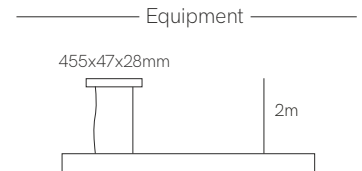

Technical Information

Version	Kubo
Power	31W / 38W / 46W / 54W
Installation	Pendant
Material	Aluminium
Finishes	White (9003) / Black (9005)