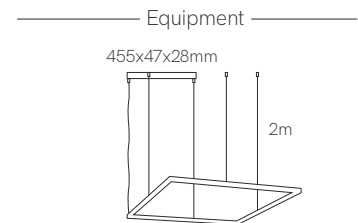

Code: **2** **2**

*Create your code according to your preferences.

New

Square

*Finished luminaire. Includes suspension kit, power cable and end caps.

Technical Information

Version	Square
Power	43W / 62W
Installation	Pendant
Material	Aluminium
Finishes	White (9003) / Black (9005)