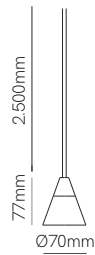

New

Zoe suspension

Technical Information

Version	Zoe suspension
Power	8W
Installation	Surface / Recessed
Color Temperature	Switch 2.700K / 3.200K / 4.000K
Lumens	570 lm
Material	Aluminium
Finishes	White / Black
Code	5092 ☐
	5093 ☐

*Base not included. You need to choose a base to complete the installation.

Accessories

Surface Base 8W Ø75x33mm ☐ 5118 ☐ 5119	Recessed Base 8W Ø90x22mm / Ø80mm ☐ 5120 ☐ 5121	Wire holder ☐ 5106 ☐ 5107	Additional wire (1m) ☐ 5128 ☐ 5129	Side base / Front base Ø25 Side base / Front base Ø28 Side base / Front base Ø33

*See pages 276 and 278 for available codes of Side base and Front base.

3 YEARS WARRANTY	30.000 HOURS	IP 20	100/277 VAC	UGR <19	PF >0,9	CRI ≥93		38°	50/60 Hz	+40°C / -20°C	CCT SWITCH		1/20