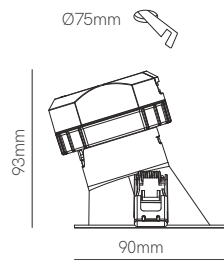

Pulcom round asymmetric

Pulcom square asymmetric

Technical Information

Version	Pulcom round asymmetric	Pulcom square asymmetric
Power	8W	8W
Installation	Recessed	Recessed
Color Temperature	Switch 2.700K / 3.200K / 4.000K	Switch 2.700K / 3.200K / 4.000K
Lumens	800 lm	800 lm
Material	Polycarbonate	Polycarbonate
Finishes	White / Black	White / Black
Code	4743 ☐	4745 ☐
	4747 ☒	4749 ☒

3 YEARS WARRANTY | 25.000 HOURS | IP 44 | 220/240 VAC | UGR <19 | PF >0,9 | CRI ≥80 | 38° | 50/60 Hz | IK06 | +40°C / -20°C | CCT SWITCH | 1/5/20