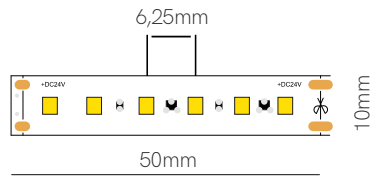

New

Fine 51

*High: P20 = 1,5mm / IP65 = 3mm.

Technical Information

Version	Fine 51
Power	9,6 W/m
Color Temperature	2.700/3.000/4.000/6.000K
Lumens	100 Lm/W
Ingress Protection	IP20 / IP67

Code	Code	Lumens	CCT	IP
	51270	100 Lm/w	2700K	IP20
	51300	100 Lm/w	3000K	IP20
	51400	100 Lm/w	4000K	IP20
	51600	100 Lm/w	6000K	IP20
	51277	100Lm/w	2700K	IP67
	51307	100 Lm/w	3000K	IP67
	51407	100 Lm/w	4000K	IP67
	51607	100 Lm/w	6000K	IP67