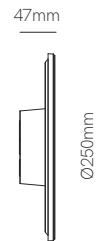

New

Mac wall 120mm

Mac wall 180mm

Mac wall 250mm

Technical Information

Version	Mac wall 120mm	Mac wall 180mm	Mac wall 250mm
Power	6W	15W	20W
Installation	Surface	Surface	Surface
Color Temperature	Switch 2.700K / 3.200K / 4.000K	Switch 2.700K / 3.200K / 4.000K	Switch 2.700K / 3.200K / 4.000K
Lumens	600 lm	1.500 lm	2.000 lm
Material	Aluminium + pc / Pc (wood)	Aluminium + pc / Pc (wood)	Aluminium + pc / Pc (wood)
Finishes	White / Black / Wood	White / Black / Wood	White / Black / Wood
Code	4995 ☐ 4996 ☒ 4997 ☒ Wood	4998 ☐ 4999 ☒ 5000 ☒ Wood	5001 ☐ 5002 ☒ 5003 ☒ Wood

3 YEARS WARRANTY | 25.000 HOURS | IP 65 | 220/240 VAC | PF >0,9 | CRI ≥80 | 360° | 50/60 Hz | IK06 | TRIAC DIMM | +40°C / -20°C | CCT SWITCH | 1/10