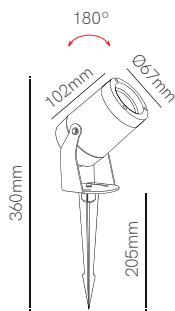

Technical Information

Version	Sair 10W	Sair 20W
Power	10W	20W
Installation	Floor	Floor
Color Temperature	3.000K	3.000K
Lumens	900 lm	1.500 lm
Material	Aluminium	Aluminium
Finishes	White / Black	White / Black
Code	4894 ☐ 4895 ☒	4897 ☐ 4898 ☒

*Spike included.

3 YEARS WARRANTY | 20.000 HOURS | IP 65 | 100/265 VAC | PF >0,9 | CRI ≥95 | GROUNDING | CABLE 24CM | 18° | 50/60 Hz | IK05 | +40°C / -20°C | 1/20