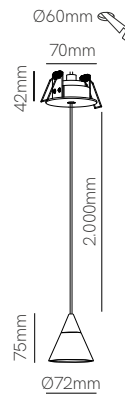

Technical Information

Version	Zoe surface	Zoe recessed
Power	7W	7W
Installation	Surface	Recessed
Color Temperature	2.700K / 3.000K	2.700K / 3.000K
Lumens	360 lm / 370 lm	360 lm / 370 lm
Material	Aluminium	Aluminium
Finishes	White / Black	White / Black

Code	Zoe surface	Zoe recessed
	4803 ☐ 2.700K	4799 ☐ 2.700K
	4804 ☐ 3.000K	4800 ☐ 3.000K
	4805 ☒ 2.700K	4801 ☒ 2.700K
	4806 ☒ 3.000K	4802 ☒ 3.000K

3 YEARS WARRANTY | 26.000 HOURS | IP 20 | 220/240 VAC | UGR <19 | PF >0,5 | CRI ≥90 | 38° | 50/60 Hz | +40°C / -20°C | | 1/36