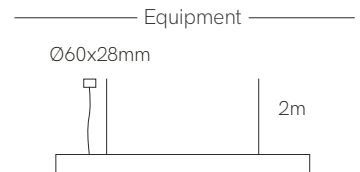

Technical Information

Version	Dual
Power	18-24W / 28-35W / 46-52W
Installation	Pendant
Material	Aluminium
Finishes	White (9003) / Black (9005)