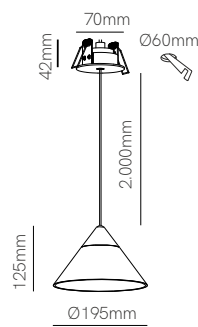

Technical Information

Version	Ark surface	Ark recessed
Power	6W	6W
Installation	Surface	Recessed
Color Temperature	2.700K / 3.000K	2.700K / 3.000K
Lumens	350 lm / 360 lm	350 lm / 360 lm
Material	Aluminium and acrylic	Aluminium and acrylic
Finishes	White-transparent / Black-transparent / Black-gray	White-transparent / Black-transparent / Black-gray
Code	4814 White-transp. 2.700K 4815 White-transp. 3.000K 4816 Black-transp. 2.700K 4817 Black-transp. 3.000K 4818 Black-gray 2.700K 4819 Black-gray 3.000K	4808 White-transp. 2.700K 4809 White-transp. 3.000K 4810 Black-transp. 2.700K 4811 Black-transp. 3.000K 4812 Black-gray 2.700K 4813 Black-gray 3.000K

3 YEARS WARRANTY | 26.000 HOURS | IP 20 | 220/240 VAC | UGR <19 | PF >0,5 | CRI ≥90 | 90° | 50/60 Hz | +40°C / -20°C | 1/12