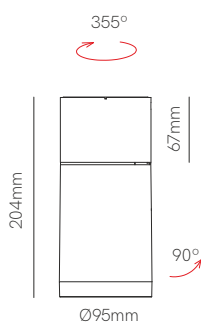

Nox

Technical Information

Version	Nox
Power	30W
Installation	Surface
Color Temperature	Switch 2.700K / 3.200K / 4.000K
Lumens	2.460 lm
Material	Aluminium
Finishes	White / Black

Code	4241-N ☐
	4242-N ☒

Accessories

Included with:
4241-N

Included with:
4241-N / 4242-N

3 YEARS WARRANTY | 30.000 HOURS | IP 20 | 220/240 VAC | UGR <19 | PF >0,9 | CRI ≥94 | 15° / 24° / 40° | 50/60 Hz | +50°C / -20°C | CCT SWITCH | 1/8