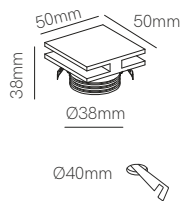

Port

Grow

Steps

Technical Information

Version	Port	Grow	Steps
Power	4W	4W	4W
Installation	Recessed	Recessed	Recessed
Color Temperature	3.000K	3.000K	3.000K
Lumens	60 lm	60 lm	60 lm
Material	Aluminium	Aluminium	Aluminium
Finishes	White / Black	White / Black	White / Black

Code	Port	Grow	Steps
	4112 ☐	4106 ☐	4110 ☐
	4113 ☒	4107 ☒	4111 ☒

*Recessed box included.

3 YEARS WARRANTY | 25.000 HOURS | IP 20 | 220/240 VAC | PF >0,5 | CRI ≥80 | | 50/60 Hz | | +50°C / -20°C | |