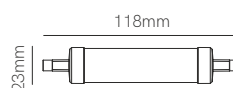

Lineal tubular 5W

Lineal tubular 9W

Lineal tubular 9W dimmable

Technical Information

Version	Lineal tubular 5W R7S	Lineal tubular 9W R7S	Lineal tubular 9W R7S dimm.
Power	5W	9W	9W
Color Temperature	3.000K / 4.000K	3.000K / 4.000K	3.000K / 4.000K
Lumens	561 lm / 574 lm	935 lm / 1.000 lm	935 lm / 1.000 lm
Code	140026-C3T 3.000K 140026-F4T 4.000K	141123-TC3 3.000K 141123-TF4 4.000K	141123-TC3D 3.000K 141123-TF4D 4.000K

3 YEARS WARRANTY

3 YEARS WARRANTY

4 YEARS WARRANTY TRIAC DIMM

25.000 HOURS | IP 40 | 220/240 VAC | PF >0,8 | CRI ≥80 | 360° | 50/60 Hz | +40°C / -20°C | 6/30