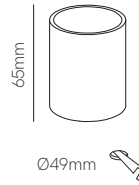

Ilo

Skin

Technical Information

Version	Ilo	Skin
Power	2W	2W
Installation	Recessed	Recessed
Color Temperature	3.000K	3.000K
Lumens	60 lm	60 lm
Material	Aluminium	Aluminium
Finishes	White / Black	White / Black
Code	4126 ☐ 4127 ☒	4108 ☐ 4109 ☒

*Recessed box included.