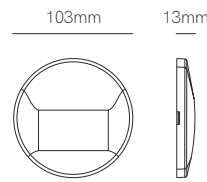

New

Mis round switch

Mis round

Technical Information

Version	Mis round switch	Mis round
Power	3W	3W
Installation	Surface	Surface
Color Temperature	Switch 2.700K / 3.200K / 4.000K	3.000K
Lumens	200 lm	140 lm
Material	Polycarbonate	Polycarbonate
Finishes	White / Black / Corten	White / Black / Corten
Code	5020 ☐	4546 ☐
	5021 ☒	4547 ☒
	5022 ☒	4548 ☒

CCT SWITCH | PF >0,5

PF >0,9

*Integrated driver.

3 YEARS WARRANTY | 25.000 HOURS | IP 65 | 220/240 VAC | CRI ≥80 | 50/60 Hz | IK06 | +40°C / -20°C | 1/10/50