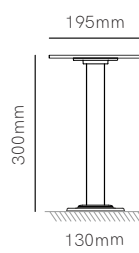

Clos 8W base 30cm

Clos 16W base 30cm