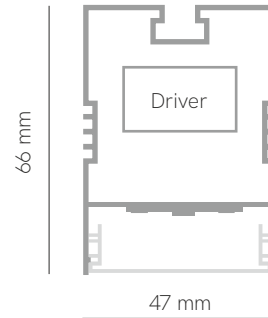

Code: **4 9** **2**

*Create your code according to your preferences.

New

Triton down

*Finished luminaire. Includes power supply, clip rotatable, 2mts power cable and end caps.

Technical Information

Version	Triton down
Power	46W / 57W / 69W / 80W / 103W
Installation	Surface / Pendant
Material	Aluminium
Finishes	White (9003) / Black (9005)