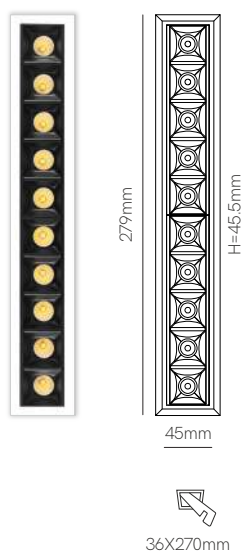

Tram recessed 10

Tram recessed 15