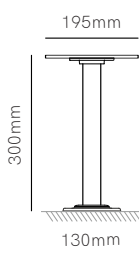

Clos 8W base 30cm

Clos 16W base 30cm