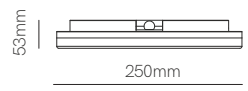

Technical Information

Version	Kora round 20W	Kora round 25W
Power	20W	25W
Installation	Surface	Surface
Color Temperature	Switch 2.700K / 3.200K / 4.000K	Switch 2.700K / 3.200K / 4.000K
Lumens	2.400 lm	3.000 lm
Material	Polybutylene and Polycarbonate	Polybutylene and Polycarbonate
Finishes	White	White
Code	4832 ☐	4500-V2 ☐

3 YEARS WARRANTY | 25.000 HOURS | IP 40 | 220/240 VAC | PF >0,9 | CRI ≥80 | 120° | 50/60 Hz | IK08 | +45°C / -25°C | CCT SWITCH | 1/5