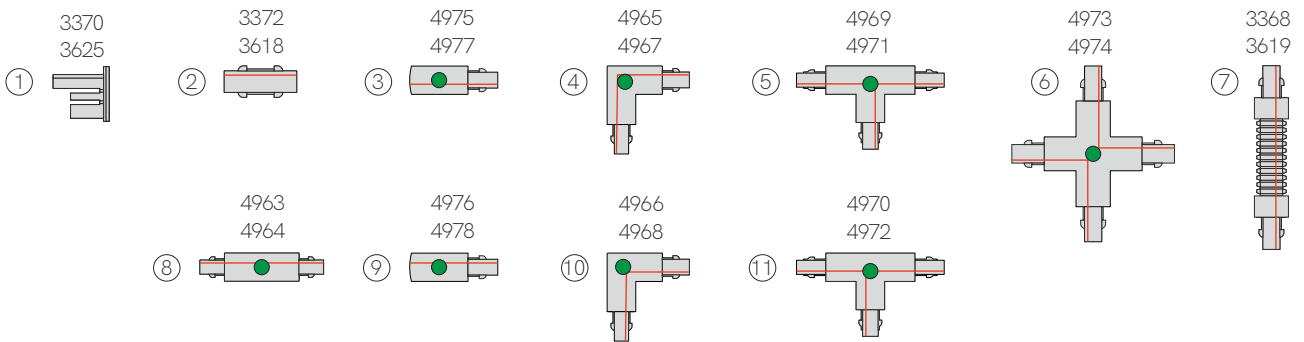

Three phase track recessed accessories

● Allows power input

3 YEARS WARRANTY | IP 20