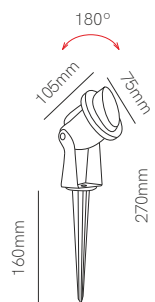

Caddie

Technical Information

Version	Caddie
Power	3W
Installation	Floor
Color Temperature	3.000K
Lumens	270 lm
Material	Aluminium
Finishes	Black / Corten
Code	3581
	4923

*Spike included.

3 YEARS WARRANTY |
35.000 HOURS |
IP 65 |
100/277 VAC |
PF >0,6 |
CRI ≥72 |
|
CABLE 24CM |
45° |
50/60 Hz |
IK05 |
+40°C |
-20°C |
1/50