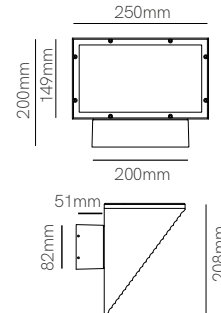

Comet switch

Comet

Technical Information

Version	Comet switch	Comet
Power	Switch 20W / 40W	40W
Installation	Surface	Surface
Color Temperature	Switch 2.700K / 3.200K / 4.000K	5.000K
Lumens	20W: 2.500 lm / 40W: 5.000 lm	4.071 lm
Material	Aluminium	Aluminium
Finishes	White / Black / Corten	White / Black

Code	5073 ☐	243113-5N ☒
	5074 ☒	
	5112 ☒	

30.000 HOURS | 40°x90° | 1/6

CCT SWITCH | POWER SWITCH | IK10 | AKZO NOBEL

30.000 HOURS | 100° | 1/4

IK08

3 YEARS WARRANTY | IP 65 | 220/240 VAC | PF >0,9 | CRI ≥80 | | 50/60 Hz | +45°C / -25°C | TRIAC DIMM