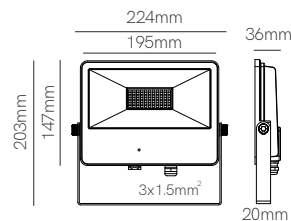

Technical Information

Version	Sky microwave sensor 10W	Sky microwave sensor 30W	Sky microwave sensor 50W
Power	10W	30W	50W
Installation	Surface	Surface	Surface
Color Temperature	4.000K / 5.000K	4.000K / 5.000K	4.000K / 5.000K
Lumens	1.150 lm / 1.200 lm	3.550 lm / 3.600 lm	5.950 lm / 6.000 lm
Material	Aluminium	Aluminium	Aluminium
Finishes	White / Black	White / Black	White / Black

Code	4349 ☐ 4.000K	4352 ☐ 4.000K	4354 ☐ 4.000K
	4350 ☐ 5.000K	4353 ☐ 5.000K	4355 ☐ 5.000K
	4308 ☒ 4.000K	4309 ☒ 4.000K	4311 ☒ 4.000K
	4351 ☒ 5.000K	4310 ☒ 5.000K	4356 ☒ 5.000K

Accessories

5 YEARS WARRANTY | 50.000 HOURS | IP 65 | 220/240 VAC | PF >0,9 | CRI ≥80 | 115° | 50/60 Hz | IK08 | +45°C / -20°C | AKZO NOBEL MICROWAVE SENSOR | 5 sec ON / 5 min OFF | 1m / 7m | >1KV