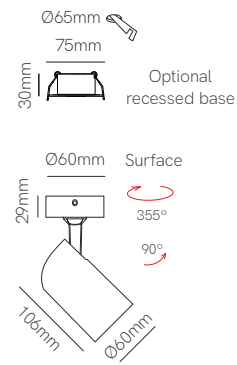

Technical Information

Version	Picolo AR111 track	Picolo AR111 base
Installation	Three Phase Track	Surface / Recessed
Material	Aluminium	Aluminium
Finishes	White / Black	White / Black
Code	4435 ☐	4433 ☐

Accessories

*GU10 bulbholder included.

5 YEARS WARRANTY | IP 20 | 220/240 VAC | AKZO NOBEL | | 1/40