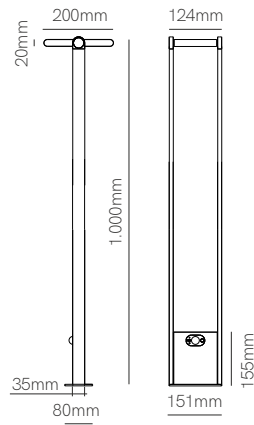

Technical Information

Version	Popa 60	Popa 100
Power	1,6W	1,6W
Installation	Floor	Floor
Color Temperature	4.000K	4.000K
Lumens	150 lm	150 lm
Material	Aluminium	Aluminium
Finishes	White / Black	White / Black
Code	3882 ☐	3884 ☐
	3883 ☒	3885 ☒

3 YEARS WARRANTY BATTERY 2 YEARS | 20.000 HOURS | 5-6 HOURS | 15% 100% 10H. 2-3H. | 2.200 mAh | IP 54 | CRI ≥80 | 120° | IK08 | +45°C -25°C | PIR SENSOR | ON OFF | 8 sec 8 min | 1/2