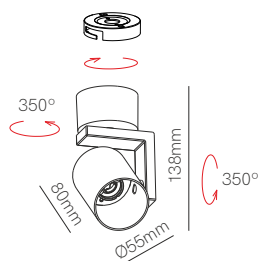

New

Volt round 1 GU10

Volt square 1 GU10

Technical Information

Version	Volt round 1 GU10	Volt square 1 GU10
Installation	Surface / Recessed	Surface / Recessed
Material	Aluminium	Aluminium
Finishes	White / Black	White / Black
Code	5049 ☐	5051 ☐
	5050 ☒	5052 ☒

*Included surface base (mounted) and recessed base (not mounted).