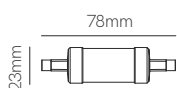

Lineal tubular 5W

Lineal tubular 9W

Lineal tubular 9W dimmable

Technical Information

Version	Lineal tubular 5W R7S	Lineal tubular 9W R7S	Lineal tubular 9W R7S dimm.
Power	5W	9W	9W
Color Temperature	3.000K / 4.000K	3.000K / 4.000K	3.000K / 4.000K
Lumens	561 lm / 574 lm	935 lm / 1.000 lm	935 lm / 1.000 lm
Code	140026-C3T 3.000K 140026-F4T 4.000K	141123-TC3 3.000K 141123-TF4 4.000K	141123-TC3D 3.000K 141123-TF4D 4.000K

3 YEARS WARRANTY

3 YEARS WARRANTY

4 YEARS WARRANTY TRIAC DIMM