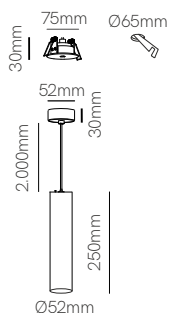

Atmos 25

Atmos 45

Technical Information

Version	Atmos 25	Atmos 45
Power	7W	10W
Installation	Surface / Recessed	Surface / Recessed
Color Temperature	Switch 2.700K / 3.200K / 4.000K	Switch 2.700K / 3.200K / 4.000K
Lumens	770 lm	1.100 lm
Material	Aluminium	Aluminium
Finishes	White / Black / Chrome / Wood	White / Black / Chrome / Wood