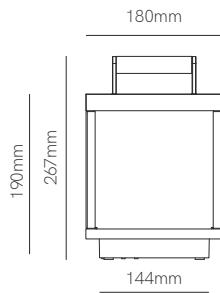

Visor

Technical Information

Version	Visor
Power	5W
Installation	Portable
Color Temperature	3.000K
Lumens	460 lm / 230 lm / 46 lm
Material	Aluminium
Finishes	White / Corten
Code	3929 ☐
	3931 ☒

*Charger by USB. Charger included.

3 YEARS WARRANTY BATTERY 2 YEARS |
30.000 HOURS |
6,5 HOURS |
5/11/25 HOURS |
3,7V USB |
7.800 mAh |
IP 65 |
CRI ≥80 |
120° |
IK05 |
3 INTENSITIES |
+45°C |
-20°C |
1/4