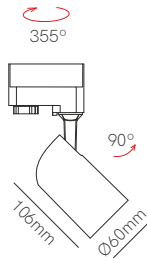

Technical Information

Version	Piccolo GU10 track	Piccolo GU10 base
Installation	Three Phase Track	Surface / Recessed
Material	Aluminium	Aluminium
Finishes	White / Black	White / Black
Code	3990-V2 ☐ 3989-V2 ☒	4050 ☐ 4049 ☒