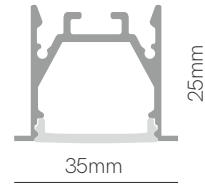

New

Dau E

*Finished luminaire. Includes power supply, spring clips, power cable and end caps.

Technical Information

Version	Dau E
Power	18W / 23W / 26W / 30W
Installation	Pendant
Material	Aluminium
Finishes	White (9003) / Black (9005)

Code	Diffuser (Angle)	Power (Size)	CCT (Lm/W)	Driver	Colour
Code 1	Opal (110°) 6	18W (1.170mm) 3	2.700K (100 lm/W) 2	On / Off 1	□ White 1
		23W (1.420mm) 4	3.000K (105 lm/W) 3	Dali 2	■ Black 2
		26W (1.720mm) 5	4.000K (111 lm/W) 4	Push 3	
		30W (1.970mm) 6	5.000K (114 lm/W) 5	Casambi 5	
			RGB-W (172 lm/W) 8	Tuya 7	
			CCT (100 lm/W) 9		

Code: **1** **6** ■ ■ ■ ■ ■

*Create your code according to your preferences. RGB-W and CCT only works with driver 5 and 7.