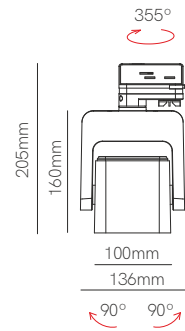

Technical Information

Version	Kom 20W	Kom 30W	Kom 40W
Power	20W	30W	40W
Installation	Three Phase Track	Three Phase Track	Three Phase Track
Color Temperature	Switch 2.700K / 3.200K / 4.000K	Switch 2.700K / 3.200K / 4.000K	3.000K / 4.000K
Lumens	2.300 lm	2.470 lm	4.500 lm / 4.600 lm
Material	Aluminium	Aluminium	Aluminium
Finishes	White / Black	White / Black	White / Black

Code	Kom 20W	Kom 30W	Kom 40W
	4337 ☐	4336-N ☐	4444 ☐ 3.000K
	4339 ☒	4338-N ☒	4445 ☐ 4.000K
			4447 ☒ 3.000K
			4448 ☒ 4.000K

CRI ≥80 | CCT SWITCH

CRI ≥94 | CCT SWITCH

CRI ≥80

3 YEARS WARRANTY | 30.000 HOURS | IP 20 | 220/240 VAC | UGR <19 | PF >0,9 | 15° 24° 40° | 50/60 Hz | +50°C -20°C | AKZO NOBEL | 1/10