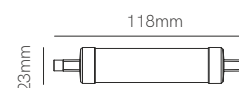

Lineal tubular 5W

Lineal tubular 9W

Lineal tubular 9W dimmable

Technical Information

Version	Lineal tubular 5W R7S	Lineal tubular 9W R7S	Lineal tubular 9W R7S dimm.
Power	5W	9W	9W
Color Temperature	3.000K / 4.000K	3.000K / 4.000K	3.000K / 4.000K
Lumens	561 lm / 574 lm	935 lm / 1.000 lm	935 lm / 1.000 lm
Code	140026-C3T 3.000K 140026-F4T 4.000K	141123-TC3 3.000K 141123-TF4 4.000K	141123-TC3D 3.000K 141123-TF4D 4.000K

3 YEARS WARRANTY

3 YEARS WARRANTY

4 YEARS WARRANTY TRIAC DIMM

25.000 HOURS | IP 40 | 220/240 VAC | PF >0,8 | CRI ≥80 | 360° | 50/60 Hz | +40°C / -20°C | 6/30