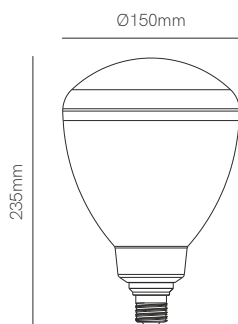

Cup 45W

Technical Information

Version	Cup 45W E27 / E40
Power	45W
Color Temperature	3.000K
Lumens	3.960 lm
Code	592141-C3E2 3.000K E27 592141-E4C3 3.000K E40

---

3 YEARS WARRANTY | 25.000 HOURS | IP 40 | 220/240 VAC | PF >0,8 | CRI ≥80 | 100° | 50/60 Hz | +40°C / -20°C | ENCLOSED NO | |