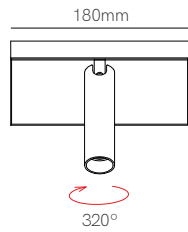

Beam

Technical Information

Version	Beam
Power	5W
Installation	Surface
Color Temperature	2.700K
Lumens	380 lm / 190 lm / 95 lm
Material	Aluminium
Finishes	White / Black
Code	3958 ☐
	3959 ☒

*Charger by USB.

5 YEARS WARRANTY | 30.000 HOURS | IP 20 | 220/240 VAC | PF >0,9 | CRI ≥90 | 40° | 50/60 Hz | 3 INTENSITIES | +40°C / -20°C | 1/12