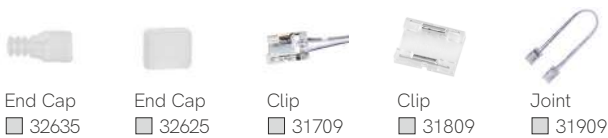

Accessories

*Available in reel of 5 meters.

5 YEARS WARRANTY | 512 LED/m | CRI ≥90 | III | 24 VDC | 62,5mm | COB | p.172