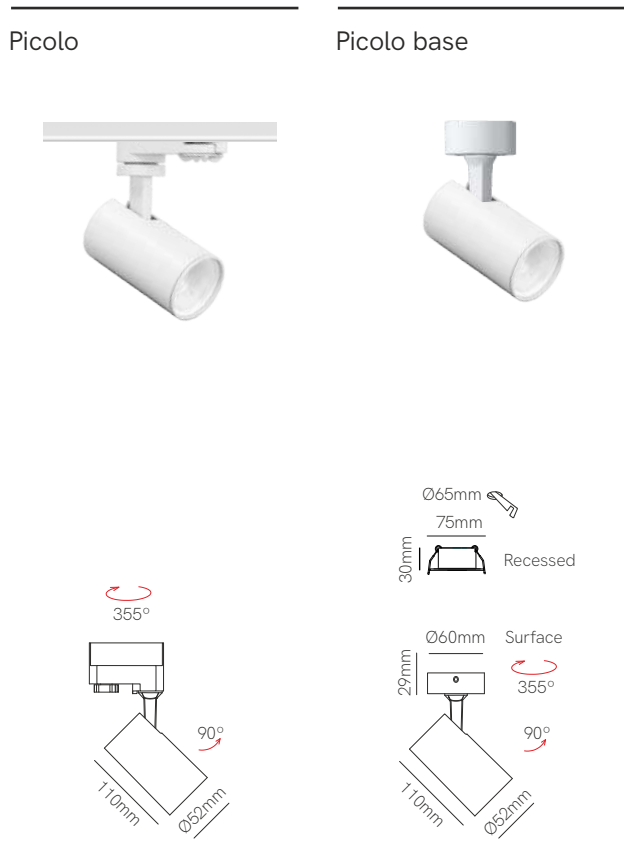

Technical Information

Version	Picolo	Picolo base
Power	9,5W	9,5W
Installation	Three Phase Track	Surface / Recessed
Color Temperature	Switch 2.700K / 3.200K / 4.000K	Switch 2.700K / 3.200K / 4.000K
Lumens	1.300 lm	1.300 lm
Material	Aluminium	Aluminium
Finishes	White / Black	White / Black
Code	4437 ☐	4833 ☐
	4438 ☒	4834 ☒

*Surface and recessed base included with Picolo base.

3 YEARS WARRANTY | 30.000 HOURS | IP 20 | 220/240 VAC | UGR <19 | PF >0,9 | CRI ≥80 | 15° 38° 60° | 50/60 Hz | +50°C -20°C | CCT SWITCH | AKZO NOBEL | 1/20