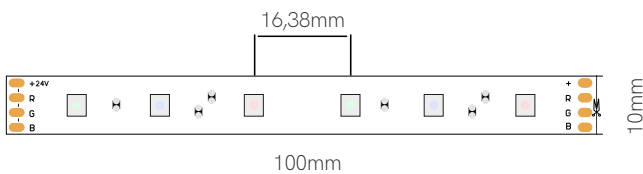

Fine 46

*High: IP20 = 2,2mm / IP65 = 3,5mm.

Technical Information

Version	Fine 46
Power	14,4 W/m
Color Temperature	RGB
Lumens	From 38 Lm/w to 41 Lm/w
Ingress Protection	IP20 / IP65

Code	Code	Lumens	CCT	IP
	46460	38 Lm/w	RGB	IP20
	46465	41 Lm/w	RGB	IP65

Accessories

End Cap	End Cap	Joint	Joint	Joint	Joint
20635	20625	13,54x11,7x4,1mm	13,56x13,46x4,7mm	24,3x14,6x7,68mm	24,3x14,6x7,68mm

*Available in reel of 5 or 25 meters.

5 YEARS WARRANTY | 60 LED/m | 24 VDC | III | 50mm | 5050 | p.172