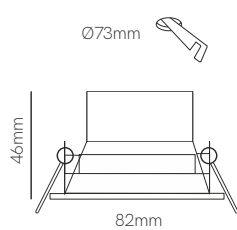

Luk

Technical Information

Version	Luk
Installation	Recessed
Material	Aluminium
Finishes	White / Black
Bulbholder	50mm GU10
Code	4758 ☐
	4759 ☒

---

*GU10 Bulbholder included.