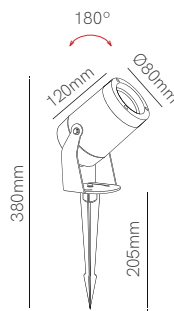

Technical Information

Version	Sair 10W	Sair 20W
Power	10W	20W
Installation	Floor	Floor
Color Temperature	3.000K	3.000K
Lumens	900 lm	1.500 lm
Material	Aluminium	Aluminium
Finishes	White / Black	White / Black
Code	4894 ☐ 4895 ☒	4897 ☐ 4898 ☒

*Spike included.

3 YEARS WARRANTY | 20.000 HOURS | IP 65 | 100/265 VAC | PF >0,9 | CRI ≥95 | GROUNDING | CABLE 24CM | 18° | 50/60 Hz | IK05 | +40°C / -20°C | 1/20