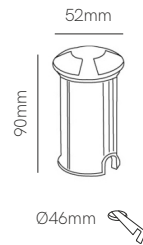

Optic

Nix

Technical Information

Version	Optic	Nix
Power	2W	2W
Installation	Recessed	Recessed
Color Temperature	3.000K	3.000K
Lumens	55 lm	55 lm
Material	Inox 304	Inox 304
Finishes	Brushed Inox	Brushed Inox
Code	4331 ■	4369 ■

*Recessed box included. Integrated driver.

3 YEARS WARRANTY | 50.000 HOURS | IP 67 | 100/240 VAC | PF >0,4 | CRI ≥80 | | CABLE 50CM | 50/60 Hz | | +50°C / -20°C |