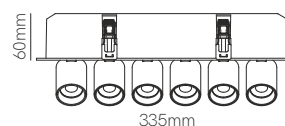

Technical Information

Version	Mini oxo square 2	Mini oxo square 4	Mini oxo square 6
Power	12W	24W	36W
Installation	Recessed	Recessed	Recessed
Color Temperature	Switch 2.700K / 3.200K / 4.000K	Switch 2.700K / 3.200K / 4.000K	Switch 2.700K / 3.200K / 4.000K
Lumens	1.200	2.400	3.600
Material	Polycarbonate	Polycarbonate	Polycarbonate
Finishes	White / Black	White / Black	White / Black

Code	5063 ☐	5065 ☐	5067 ☐
	5064 ☒	5066 ☒	5068 ☒

3 YEARS WARRANTY | 25.000 HOURS | IP 20 | 100/277 VAC | UGR <19 | PF >0,9 | CRI ≥80 | | 42° | 50/60 Hz | | +40°C / -20°C | CCT SWITCH