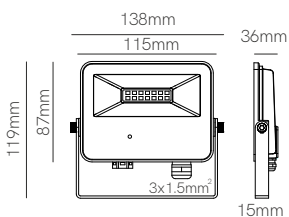

Technical Information

Version	Sky microwave sensor 10W	Sky microwave sensor 30W	Sky microwave sensor 50W
Power	10W	30W	50W
Installation	Surface	Surface	Surface
Color Temperature	4.000K / 5.000K	4.000K / 5.000K	4.000K / 5.000K
Lumens	1.150 lm / 1.200 lm	3.550 lm / 3.600 lm	5.950 lm / 6.000 lm
Material	Aluminium	Aluminium	Aluminium
Finishes	White / Black	White / Black	White / Black

Code	4349 ☐ 4.000K	4352 ☐ 4.000K	4354 ☐ 4.000K
	4350 ☐ 5.000K	4353 ☐ 5.000K	4355 ☐ 5.000K
	4308 ☒ 4.000K	4309 ☒ 4.000K	4311 ☒ 4.000K
	4351 ☒ 5.000K	4310 ☒ 5.000K	4356 ☒ 5.000K

Accessories

5 YEARS WARRANTY | 50.000 HOURS | IP 65 | 220/240 VAC | PF >0,9 | CRI ≥80 | 115° | 50/60 Hz | IK08 | +45°C / -20°C | AKZO NOBEL MICROWAVE SENSOR | 5 sec ON / 5 min OFF | 1m / 7m | >1KV