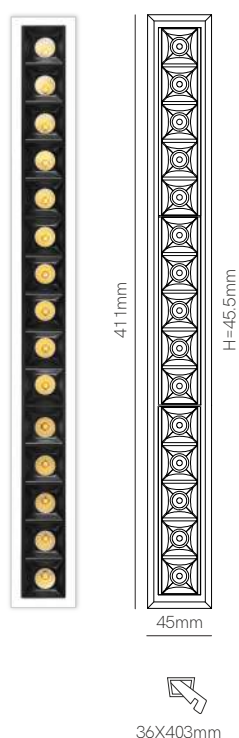

Tram recessed 10

Tram recessed 15