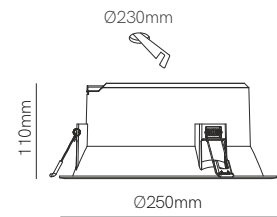

3 YEARS WARRANTY | 25.000 HOURS | IP 40 | 220/240 VAC | PF >0,9 | CRI ≥80 | 120° | 50/60 Hz | IK08 | +45°C / -25°C | CCT SWITCH | 1/5

New

Thessis 15W

Thessis 25W

Thessis 35W

Technical Information

Version	Thessis 15W	Thessis 25W	Thessis 35W
Power	15W	25W	35W
Installation	Recessed	Recessed	Recessed
Color Temperature	Switch 3.000K / 4.000K / 5.000K	Switch 3.000K / 4.000K / 5.000K	Switch 3.000K / 4.000K / 5.000K
Lumens	1.300 lm	2.625 lm	3.100 lm
Material	Polybutylene and Polycarbonate	Polybutylene and Polycarbonate	Polybutylene and Polycarbonate
Finishes	White / Black	White / Black	White
Code	4766 <input type="checkbox"/> 4987 <input checked="" type="checkbox"/> New	4236 <input type="checkbox"/> 4988 <input checked="" type="checkbox"/> New	5030 <input type="checkbox"/>