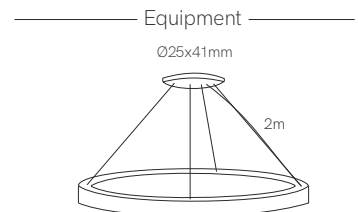

New

Zero in

*Finished luminaire. Includes power supply, suspension kit, power cable and end caps.

Technical Information

Version	Zero in
Power	26W / 44W / 63W
Installation	Pendant
Material	Aluminium
Finishes	White (9003) / Black (9005)

Code	Diffuser	Power (Size)	CCT (Lm/W)	Driver	Colour
Code	1 Opal	2 26W (400mm)	2 2.700K (100 lm/W)	On / Off 1	□ White 1
		4 44W (700mm)	3 3.000K (105 lm/W)	Dali 2	■ Black 2
		6 63W (1.000mm)	4 4.000K (111 lm/W)	Push 3 ⓘ	■ Gold 4
			8 RGB-W (172 lm/W)	Casambi 5 ⓘ	■ Silver 5
			9 CCT (100 lm/W)	Tuya 7	

Code: **1** **2** [ ] [ ] [ ] [ ] [ ]

ⓘ On demand.

*Create your code according to your preferences. RGB-W and CCT only works with driver 5 and 7.