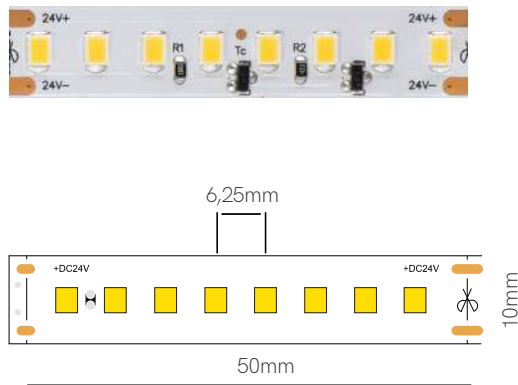

Fine 61

*High: IP20 = 1,5mm / IP65 = 3,5mm.

Technical Information

Version	Fine 61
Power	15 W/m
Color Temperature	2.700K / 3.000K / 4.000K / 6.000K
Lumens	From 100 Lm/w to 125 Lm/w
Ingress Protection	IP20 / IP65

Code	Code	Lumens	CCT	IP
	61270	110 Lm/w	2700K	IP20
	61300	115 Lm/w	3000K	IP20
	61400	120 Lm/w	4000K	IP20
	61600	125 Lm/w	6000K	IP20
	61275 <i>New</i>	110 Lm/w	2700K	IP65
	61305 <i>New</i>	115 Lm/w	3000K	IP65
	61405 <i>New</i>	120 Lm/w	4000K	IP65
	61605 <i>New</i>	125 Lm/w	6000K	IP65

Accessories

End Cap
20635

End Cap
20625

Joint
13,8x11,55x3,9mm
20220

Joint
13,55x11,67x4,7mm
20120

Joint
24,3x14,6x7,7mm
20225

Joint
24,3x14,6x7,7mm
20125

Joint
15,4x11,5x5,7mm
20991

Joint
21,6x11,5x5,7mm
20999

*Available in reel of 5 or 25 meters.

5 YEARS WARRANTY | 160 LED/m | CRI ≥90 | 24 VDC | 50mm | 2835 | p.172