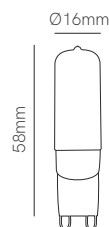

Uniform-line G9

Uniform-line long G9

Technical Information

Version	Uniform-line G9	Uniform-line long G9
Power	2,5W	2,8W
Color Temperature	3.000K / 5.000K	3.000K / 5.000K
Lumens	242 lm / 250 lm	308 lm / 314 lm
Code	130L184-5 3.000K 130L184-5F 5.000K	130L195-A 3.000K 130L195-B 5.000K

3 YEARS WARRANTY | 25.000 HOURS | IP 40 | 220/240 VAC | PF >0,8 | CRI ≥80 | 360° | 50/60 Hz | +40°C / -20°C | 10/50