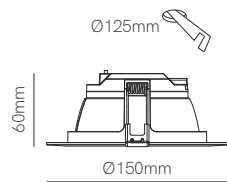

New

Noi switch

Noi

Noi dimmable

Technical Information

Version	Noi switch	Noi	Noi dimmable
Power	14W	14W	14W
Installation	Recessed	Recessed	Recessed
Color Temperature	Switch 2.700K / 3.200K / 4.000K	3.000K / 4.000K	3.000K / 4.000K
Lumens	1.320 lm	1.100 lm / 1.320 lm	1.100 lm / 1.320 lm
Material	Polybutylene and Polycarbonate	Polybutylene and Polycarbonate	Polybutylene and Polycarbonate
Finishes	White	White	White
Code	5019 ☐	242337-15C3 ☐ 3.000K 242337-15F ☐ 4.000K	3485 ☐ 3.000K 3486 ☐ 4.000K

100/277 VAC ☐ CCT SWITCH

220/240 VAC

220/240 VAC ☐ TRIAC DIMM

3 YEARS WARRANTY | 25.000 HOURS | IP 40 | PF >0,9 | CRI ≥80 | | 100° | 50/60 Hz | | +40°C / -20°C | 1/6