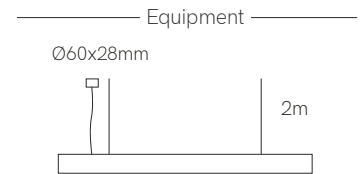

Technical Information

Version	Forest
Power	31W / 38W / 46W / 53W
Installation	Pendant
Material	Aluminium
Finishes	Wood