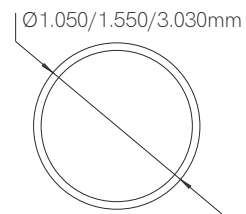

Zero dual

*Finished luminaire. Includes power supply, suspension kit, power cable and end caps.

Technical Information

Version	Zero dual
Power	107W / 162W / 325W
Installation	Pendant
Material	Aluminium
Finishes	White (9003) / Black (9005)

Equipment

Code	Diffuser	Power (Size)	CCT (lm/W)	Driver	Colour
Code 1	Opal 8	107W (1.050mm) 3	3.000K (51 lm/W) 3	On / Off 1	White 1
		162W (1.550mm) 8	4.000K (53 lm/W) 4	Dali 2	Black 2
		325W (3.050mm) 9		Push 3	
				Casambi 5	
				Tuya 7	

Code: **1 8** ■ ■ ■ ■ ■

*Create your code according to your preferences.