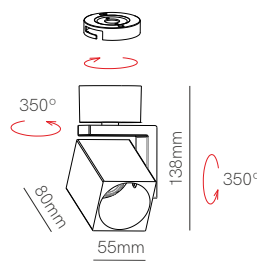

New

Volt round 1 GU10

Volt square 1 GU10

Technical Information

Version	Volt round 1 GU10	Volt square 1 GU10
Installation	Surface / Recessed	Surface / Recessed
Material	Aluminium	Aluminium
Finishes	White / Black	White / Black
Code	5049 ☐	5051 ☐
	5050 ☒	5052 ☒

*Included surface base (mounted) and recessed base (not mounted).