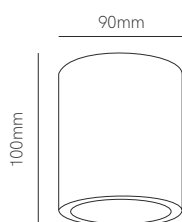

New

Pulcom surface accessory

Technical Information

Version	Pulcom surface accessory
Installation	Surface
Material	Polycarbonate
Finishes	White / Black / Wood
Code	5034 ☐
	5035 ☒
	5036 ☐ Wood

*Need Pulcom led (page 220).