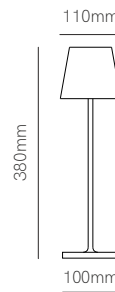

New

Lievo switch

Lievo

Technical Information

Version	Lievo switch	Lievo
Power	3,5W	3,5W
Installation	Portable	Portable
Color Temperature	Switch 2.700K / 3.200K / 4.000K	3.000K
Lumens	270 lm	156 lm
Material	Aluminium	Aluminium
Finishes	White / Black / Corten	White / Black / Corten

Code	4739-N ☐	4739 ☐
	4740-N ☐	4740 ☐
	4925-N ☐	4925 ☐

5,200 mAh |
USB-C 5V |
CCT SWITCH
CRI >90 |
120° |
4-6 HOURS

5-8 HOURS |
5,200 mAh |
MICRO USB 5V
CRI >85 |
90°

3 YEARS WARRANTY BATTERY 2 YEARS |
30.000 HOURS |
10-15 HOURS |
IP 54 |
DIMMABLE |
IK08 |
+40°C |
-25°C |
|
1/6