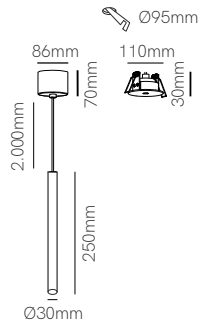

New

Atmos slim 25

Atmos slim 45

*Need Tuya Smart App to work.

Technical Information

Version	Atmos Slim 25	Atmos Slim 45
Power	6W	6W
Installation	Surface / Recessed	Surface / Recessed
Color Temperature	Tuya 2.700K - 4.000K	Tuya 2.700K - 4.000K
Lumens	460 lm	460 lm
Material	Aluminium	Aluminium
Finishes	White / Black / Chrome / Wood	White / Black / Chrome / Wood
Code	4930 ☐ 4931 ☒ 4932 ☐ 5130 ☒ Wood	4750 ☐ 4751 ☒ 4752 ☐ 5131 ☒ Wood New

Accessories

ⓘ On demand. *See page 8 for Gateway additional info.

*All versions included surface base (mounted) and recessed base (not mounted).

3 YEARS WARRANTY | 30.000 HOURS | IP 20 | 220/240 VAC | UGR <19 | PF >0,9 | CRI ≥90 | 45° | 50/60 Hz | +50°C / -10°C | IK03 | tuya | 1/10