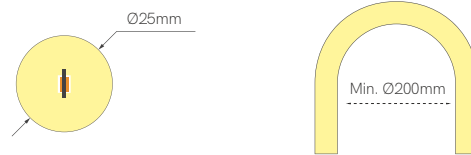

5 YEARS WARRANTY | 24 VDC | 50mm / 55,5mm (RGB) | | 140 LED/m | 96 LED/m (RGB) | 2835 | 4040 (RGB) | CRI >90 | | | |

Neon LED Strips

New

Fine 25

Technical Information

Version	Fine 25
Power	20 W/m
Color Temperature	2.400K / 2.700K / 3.000K / 4.000K / 2.700-6.500K / RGB
Lumens	From 41 Lm/m to 73 Lm/m
Ingress Protection	IP67