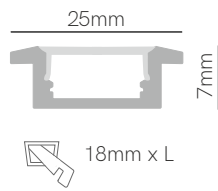

Box 15

*Useful area: 12x5mm.

Technical Information

Version	Box 15
Max. power	20W
Installation	Recessed
Material	Aluminium
Finishes	White / Black / Aluminium
Code	15121 ☐
	15122 ☒
	15119 ☐

Accessories

Diffuser PC Transp. 90%	Diffuser PC Opal 70%	Diffuser PC Black 50%	Diffuser Silicone Opal 60%	End Cap	End Cap
☐ 20450	☐ 20440	☒ 20472	☐ 20469 ☐ 20469-15	☐ 15631 ☒ 15632 ☐ 15633	☐ 15621 ☒ 15622 ☐ 15623