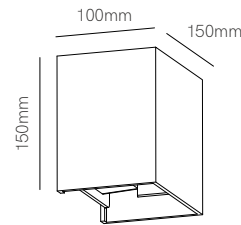

New

Lek XL round

Lek XL square