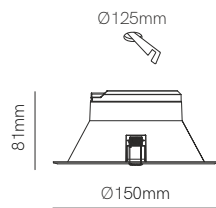

New

Thessis 15W

Thessis 25W

Thessis 35W

Technical Information

Version	Thessis 15W	Thessis 25W	Thessis 35W
Power	15W	25W	35W
Installation	Recessed	Recessed	Recessed
Color Temperature	Switch 3.000K / 4.000K / 5.000K	Switch 3.000K / 4.000K / 5.000K	Switch 3.000K / 4.000K / 5.000K
Lumens	1.300 lm	2.625 lm	3.100 lm
Material	Polybutylene and Polycarbonate	Polybutylene and Polycarbonate	Polybutylene and Polycarbonate
Finishes	White / Black	White / Black	White
Code	4766 ☐ 4987 ☒ New	4236 ☐ 4988 ☒ New	5030 ☐

UGR |
<19

UGR |
<19

3 YEARS WARRANTY | 25.000 HOURS | IP 40 | 220/240 VAC | PF >0,9 | CRI ≥85 | 90° | 50/60 Hz | IK06 | +40°C / -20°C | CCT SWITCH | 1/6