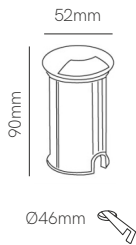

Ina

Dis

Technical Information

Version	Ina	Dis
Power	2W	2W
Installation	Recessed	Recessed
Color Temperature	3.000K	3.000K
Lumens	55 lm	55 lm
Material	Inox 304	Inox 304
Finishes	Brushed Inox	Brushed Inox
Code	4367 ■	4368 ■

*Recessed box included. Integrated driver.