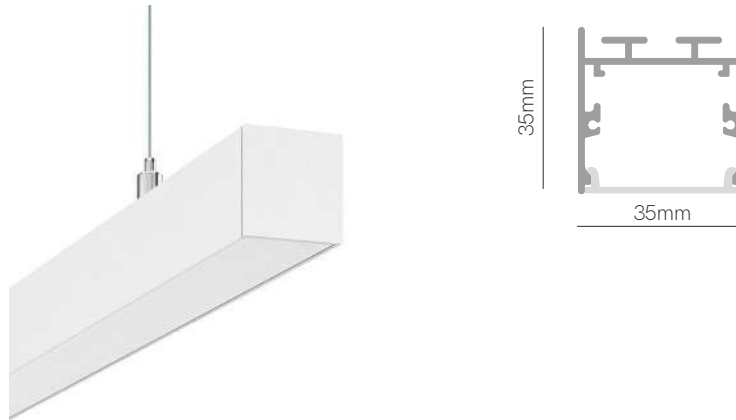

Kubo

*Finished luminaire. Includes power supply, suspension kit, power cable and end caps.

Technical Information

Version	Kubo
Power	31W / 38W / 46W / 54W
Installation	Pendant
Material	Aluminium
Finishes	White (9003) / Black (9005)

Code	Diffuser (Angle)	Power (Size)	CCT (Lm/W)	Driver	Colour
Code 7	Opal (100°) 5	31W (1.130mm) 3	2.700K (112 lm/W) 2	On / Off 1	□ White 1
		38W (1.410mm) 4	3.000K (128 lm/W) 3	Dali 2	■ Black 2
		46W (1.690mm) 5	4.000K (136 lm/W) 4	Push 3	
		54W (1.970mm) 6	5.000K (136 lm/W) 5	Casambi 5	
			RGB-W (172 lm/W) 8	Tuya 7	
			2.700-5.000K (105 lm/W) 9		

Code: **7** **5** ■ ■ ■ ■ ■

*Create your code according to your preferences. RGB-W and CCT 2.700-5.000K only works with driver Casambi and Tuya.