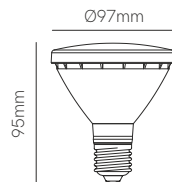

Par 30

Par 38 3.000K

Par 38 Green

Technical Information

Version	Par 30 E27	Par 38 3.000K E27	Par 38 Green E27
Power	10W	15W	15W
Color Temperature	3.000K	3.000K	Green
Lumens	660 lm	1.100 lm	190 lm
Code	171160P30-C	171160P38(N)-C	3579

3 YEARS WARRANTY | 25.000 HOURS | IP 65 | 220/240 VAC | PF >0,8 | CRI ≥80 | 50/60 Hz | +40°C / -20°C | 10/40