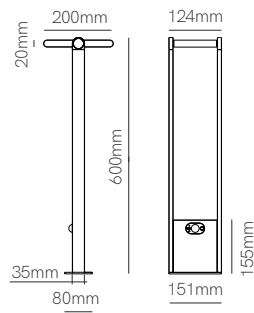

Technical Information

Version	Popa 60	Popa 100
Power	1,6W	1,6W
Installation	Floor	Floor
Color Temperature	4.000K	4.000K
Lumens	150 lm	150 lm
Material	Aluminium	Aluminium
Finishes	White / Black	White / Black
Code	3882 ☐	3884 ☐
	3883 ☒	3885 ☒

3 YEARS WARRANTY BATTERY 2 YEARS | 20.000 HOURS | 5-6 HOURS | 15% 100% 10H. 2-3H. | 2.200 mAh | IP 54 | CRI ≥80 | 120° | IK08 | +45°C -25°C | PIR SENSOR | ON OFF | 8 sec 8 min | 1/2