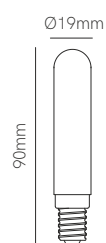

Prisma

Technical Information

Version	Shop E14	Prisma E14
Power	2W	4W
Color Temperature	3.000K	3.000K
Lumens	180 lm	340 lm
Code	3450	3474-M

3 YEARS WARRANTY | 25.000 HOURS | IP 44 | 220/240 VAC | PF >0,3 | CRI ≥80 | 360° | 50/60 Hz | +40°C / -20°C | 10/50