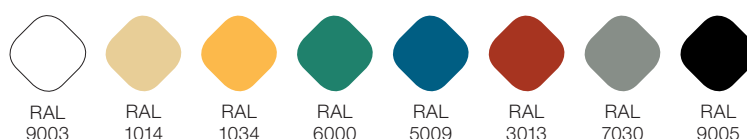

Lirio

COLOUR_COLOR

FINISH_ACABADO

Matt textured *Texturizado mate*

Lirio is a high-performance linear luminaire for suspending (up to 188 lm/W) with concave sides and dimensions of 4 cm x 9 cm.

Available in a wide range of colours, with a textured matt finish, it anticipates interior design trends to offer architects and designers a wide range of opportunities for expression.