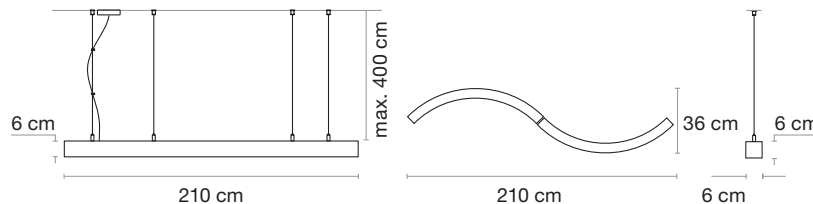

Made in Spain
Fabricado en España

Shiva

COLOUR_COLOR

White Black
Blanco Negro

FINISH_ACABADO

Matt textured_Texturizado mate

Shiva is a high-performance pendant light (up to 155 lm/W) with a wave shape.

Shiva allows you to experiment with spatial geometric arrangements, transmitting dynamism to any space.