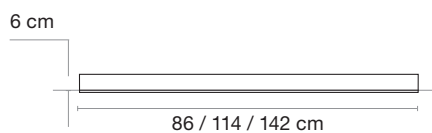

5 Years
Años

Made in Spain
Fabricado en España

Shanga

COLOUR_COLOR

White Black
Blanco Negro

FINISH_ACABADO

Matt textured *Texturizado mate*

Shanga is a linear luminaire for recessing. The transparent microprism cover is set back 1 cm above the ceiling plane, significantly reducing glare and increasing visual comfort.