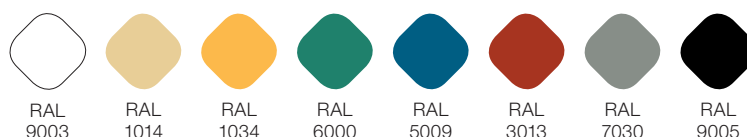

FINISH_ACABADO

Matt textured *Texturizado mate*

Dalia is a high-performance linear luminaire for suspending (up to 178 lm/W) with a trapezoidal section of 9 cm x 11 cm.

Available in a wide range of colours, with a textured matt finish, it anticipates interior design trends to offer architects and designers a wide range of opportunities for expression.