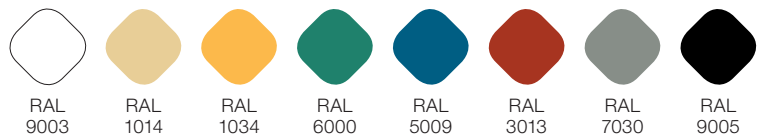

LED PROFILE_PERFIL LED

Kuntur, “Andean condor” in Quechua.

Acoustic suspended luminaire made of PET felt, a sound-absorbing and sustainable material created from the recycling of up to 112 plastic bottles of 1.5 L.

The aluminium body is available in 8 colours that can be combined with 5 colours of PET felt.

Kuntur can be installed as a single element or making compositions combining light and blind acoustic modules, enhancing acoustic comfort.

The transparent microprism cover (UGR<19) improves performance and significantly reduces glare.

Designed to consume less energy, Kuntur delivers up to 178 lm/W with no flicker throughout its dimming range, preventing visual fatigue and improving well-being and concentration.

The long-life led modules and driver can be replaced due to the removable tray with easy access. This means extending the lifespan of the luminaire and reducing environmental impact.

Kuntur, “cóndor andino” en quechua.

Luminaria acústica de suspensión fabricada con fieltro PET, un material fonoabsorbente y sostenible creado a partir del reciclaje de hasta 112 botellas de plástico de 1,5 L.

El cuerpo de aluminio está disponible en 8 colores que pueden combinarse con 5 colores de fieltro PET.

Kuntur puede instalarse como elemento único o realizando composiciones combinando módulos con luz y ciegos, mejorando el confort acústico.

El difusor microprisma transparente (UGR<19), mejora el rendimiento y reduce significativamente el deslumbramiento.

Diseñado para consumir menos energía, Kuntur proporciona hasta 178 lm/W sin parpadeo en todo su rango de atenuación, evitando la fatiga visual y mejorando el bienestar y la concentración.

Los módulos led de larga duración y el driver, pueden reemplazarse a través de una bandeja desmontable de fácil acceso, lo que permite extender la vida útil de la luminaria y reducir el impacto medioambiental.

INSTALLATION_INSTALACIÓN
Pendant_Suspendida

COVER_DIFUSOR
Microprismatic UGR<19
Microprismático UGR<19

DRIVER_CONTROL
On/Off
Dali/Push

COLOUR TEMPERATURE
TEMPERATURA DE COLOR
2700K / 4000K

VOLTAGE_VOLTAJE
220-240 V.

WARRANTY_GARANTÍA

5 Years
Años

Made in Spain
Fabricado en España

118 cm   47 W   8290 lm (Max.)