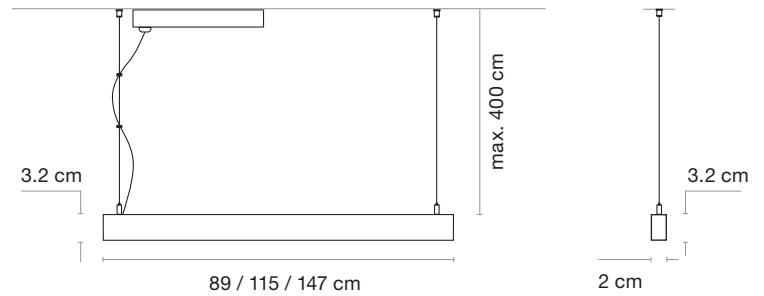

3 Years
Años

Made in Spain
Fabricado en España

Volta

COLOUR_COLOR

White Black
Blanco Negro

FINISH_ACABADO

Matt textured (Black/White)_ *Texturizado mate (Blanco/Negro)*

Volta is a linear luminaire, ideal for suspending applications, with a rectangular section of 2 cm x 3.2 cm.