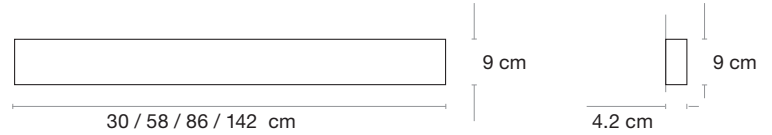

Senegal

COLOUR_COLOR

White Black
Blanco Negro

FINISH_ACABADO

Matt textured_Texturizado mate

Senegal is a linear luminaire for walls, offering both up and down lighting.

With its rectangular section of 4.2 cm x 9 cm, Senegal is ideal for indirect lighting.

Its thermo-lacquered matt finish in black or white, brings an elegant touch to any space.

This luminaire offers different application styles as it can be mounted both in horizontal and vertical.

Senegal es una luminaria lineal de pared que ilumina hacia arriba y hacia abajo.

Con una sección rectangular de 4,2 cm x 9 cm, Senegal es una lámpara ideal para iluminación indirecta.

El acabado termolacado mate texturizado blanco o negro confiere elegancia a cualquier espacio.

La posibilidad de montaje en horizontal y vertical permite una gran flexibilidad en el diseño.

INSTALLATION_INSTALACIÓN
Wall_Pared

COVER_DIFUSOR
Frosted_Opal

DRIVER_CONTROL
On/Off
Dali/Push

COLOUR TEMPERATURE
TEMPERATURA DE COLOR
2700K / 4000K / 5000K

VOLTAGE_VOLTAJE
220-240 V.

30 cm	16 W	2900 lm (Max.)
58 cm	31 W	5800 lm (Max.)
86 cm	47 W	8700 lm (Max.)
142 cm	78 W	14500 lm (Max.)

WARRANTY_GARANTÍA

5 Years
Años

Made in Spain
Fabricado en España