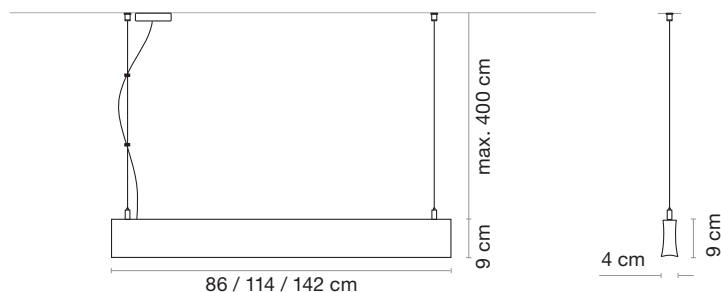

Lirio

COLOUR_COLOR

FINISH_ACABADO

Matt textured *Texturizado mate*

Lirio is a high-performance linear luminaire for suspending (up to 188 lm/W) with concave sides and dimensions of 4 cm x 9 cm.

Available in a wide range of colours, with a textured matt finish, it anticipates interior design trends to offer architects and designers a wide range of opportunities for expression.

The transparent microprism cover with UGR<19 improves performance and significantly reduces glare.

The absence of flickering throughout its dimming range prevents visual fatigue and improves well-being and concentration.

The long-life led modules and driver can be replaced due to the slideable tray with easy access. This means extending the lifespan of the luminaire and reducing environmental impact.

Lirio es una luminaria lineal de suspensión de alto rendimiento (hasta 188 lm/W) con caras laterales cóncavas y unas dimensiones de 4 cm x 9 cm.

Disponible en una amplia gama de colores, con acabado mate texturizado, anticipa las tendencias de diseño de interiores para ofrecer a los arquitectos y diseñadores una amplia gama de oportunidades de expresión.

El difusor microprisma transparente con UGR<19 mejora el rendimiento y reduce de forma significativa el deslumbramiento.

La ausencia de parpadeo en todo su rango de atenuación, evita la fatiga visual y mejora el bienestar y la concentración.

Los módulos led de larga duración y el driver, pueden reemplazarse a través de una bandeja deslizable de fácil acceso, lo que permite extender la vida útil de la luminaria y reducir el impacto medioambiental.

INSTALLATION_INSTALACIÓN

Pendant *Suspendida*

COVER_DIFUSOR

Microprismatic UGR<19
Microprismático UGR<19

DRIVER_CONTROL

On/Off
Dali/Push
Casambi